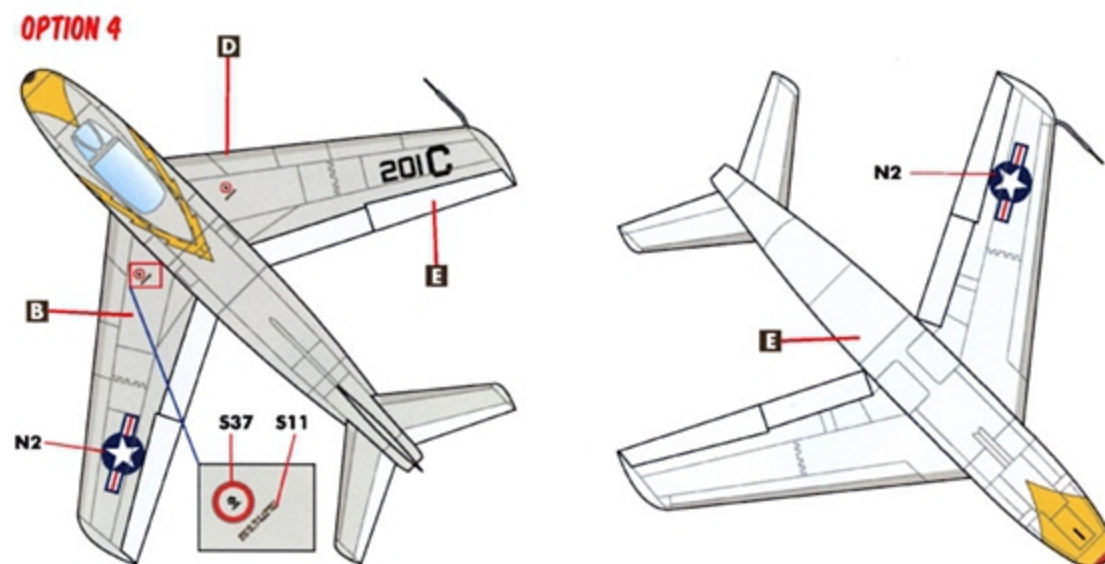

OPTION 4: FJ-3M BU.NO. 141418, VF-33

OPTION 7: FJ-3D BU.NO. 136038, NAS NEW YORK

OPTION 5: FJ-3 BU.NO. 136037, NAS SO. WEYMOUTH

OPTION 4

OPTION 6: FJ-3D BU.NO. 135950, GMGRU-1

OPTION 5