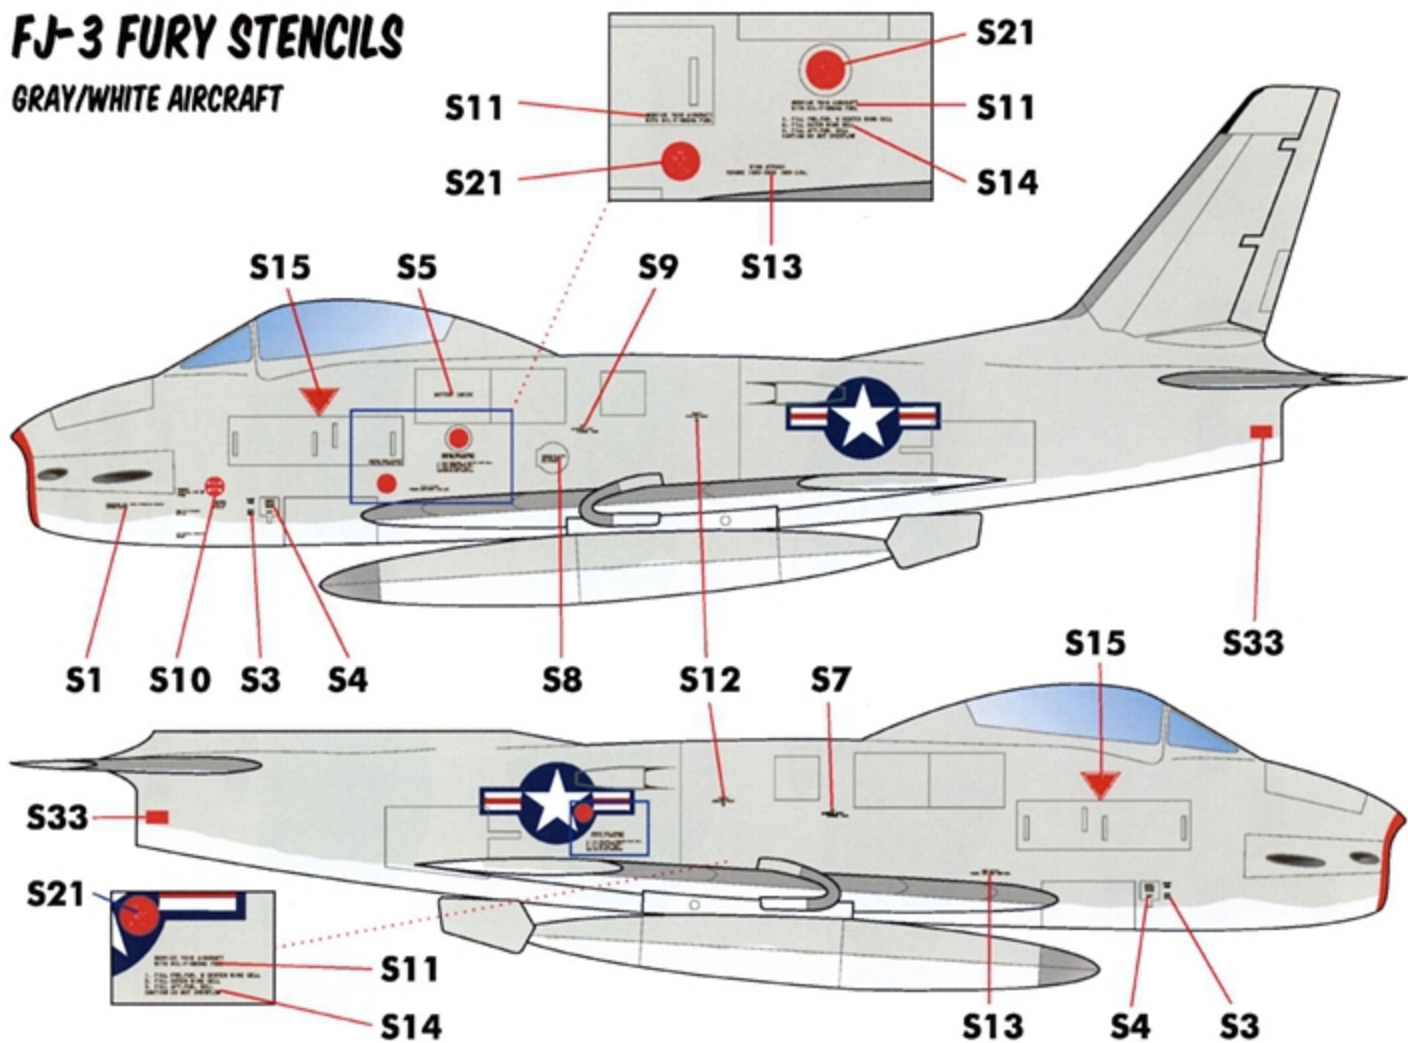

FJ-3 Fury

PART 2

**SEVEN MARKING OPTIONS
FOR EARLY US NAVY / MARINE CORPS JETS
DESIGNED FOR THE KITTY HAWK KIT**

1/48 SCALE

DECALS PRINTED BY

FJ-3 FURY STENCILS

GRAY/WHITE AIRCRAFT

INTAKE MARKINGS MAY VARY BETWEEN UNITS AND ARE NOT SHOWN HERE. SEE INDIVIDUAL OPTIONS FOR DETAILS.

FJ-3 FURY STENCILS

GLOSS SEA BLUE AIRCRAFT

INTAKE MARKINGS MAY VARY BETWEEN UNITS AND ARE NOT SHOWN HERE. SEE INDIVIDUAL OPTIONS FOR DETAILS.

OPTION 1**OPTION 1: FJ-3 BU.NO. 136022, VMF-333**

PHOTOS SUGGEST THAT THE WING TIPS AND ENDS OF THE DROP TANK HAVE BEEN PAINTED IN A LIGHT GREEN COLOR AS SHOWN. SEE THE REFERENCE PAGE FOR A RARE COLOR PHOTO.

- F** FLAT BLACK (FS37038)
- G** INT. ORANGE (FS12197)
- H** INSIGNIA RED (FS11136)
- I** CHROME YELLOW (FS13538)
- J** LIGHT GREEN (FS34540)