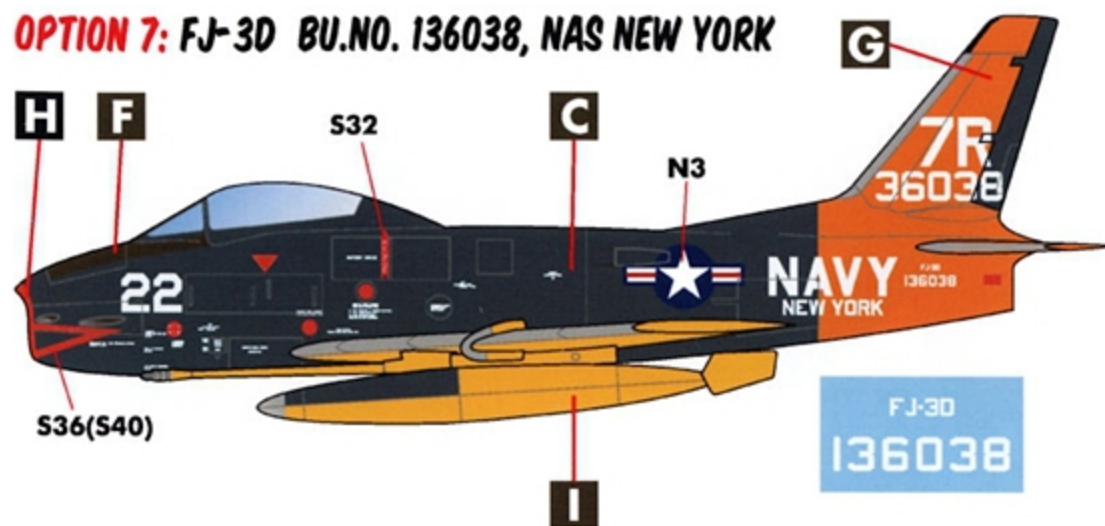

OPTION 7: FJ-3D BU.NO. 136038, NAS NEW YORK