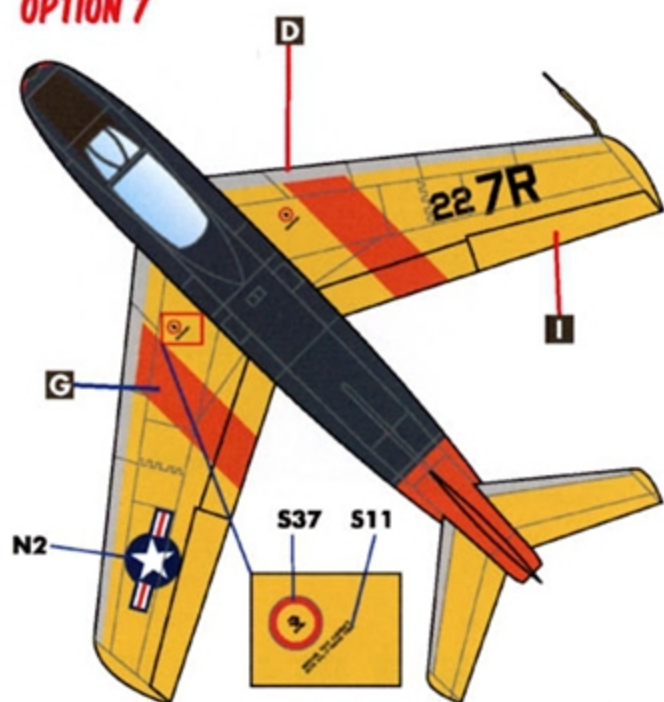

FJ-3 Fury

PART 2

**SEVEN MARKING OPTIONS
FOR EARLY US NAVY / MARINE CORPS JETS
DESIGNED FOR THE KITTY HAWK KIT**

1/48 SCALE

DECALS PRINTED BY

FJ-3 FURY STENCILS

GRAY/WHITE AIRCRAFT

INTAKE MARKINGS MAY VARY BETWEEN UNITS AND ARE NOT SHOWN HERE. SEE INDIVIDUAL OPTIONS FOR DETAILS.

FJ-3 FURY STENCILS

GLOSS SEA BLUE AIRCRAFT

INTAKE MARKINGS MAY VARY BETWEEN UNITS AND ARE NOT SHOWN HERE. SEE INDIVIDUAL OPTIONS FOR DETAILS.

OPTION 1**OPTION 1: FJ-3 BU.NO. 136022, VMF-333**

PHOTOS SUGGEST THAT THE WING TIPS AND ENDS OF THE DROP TANK HAVE BEEN PAINTED IN A LIGHT GREEN COLOR AS SHOWN. SEE THE REFERENCE PAGE FOR A RARE COLOR PHOTO.

OPTION 4

OPTION 6: FJ-3D BU.NO. 135950, GMGRU-1

OPTION 5

OPTION 6

OPTION 7

REFERENCE PAGE:

[HTTP://WWW.CARACALMODELS.COM/REFERENCES/FJ3](http://www.caracalmodels.com/references/fj3)

- A** GLOSS SEA BLUE (FS15042)
- B** FLAT GULL GRAY (FS36440)
- C** ENGINE GRAY (FS36081)
- D** ALUMINUM
- E** FLAT WHITE (FS37875)

- F** FLAT BLACK (FS37038)
- G** INT. ORANGE (FS12197)
- H** INSIGNIA RED (FS11136)
- I** CHROME YELLOW (FS13538)
- J** LIGHT GREEN (FS34540)