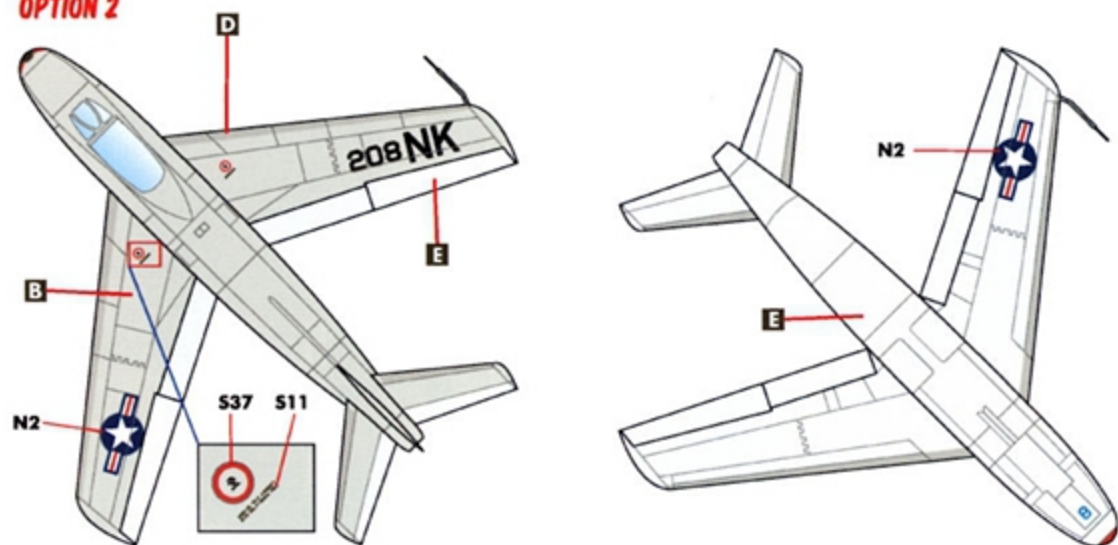

OPTION 1

OPTION 1: FJ-3 BU.NO. 136022, VMF-333

PHOTOS SUGGEST THAT THE WING TIPS AND ENDS OF THE DROP TANK HAVE BEEN PAINTED IN A LIGHT GREEN COLOR AS SHOWN. SEE THE REFERENCE PAGE FOR A RARE COLOR PHOTO.

OPTION 2

OPTION 2: FJ-3M BU.NO. 139255, VF-142

OPTION 3

OPTION 3: FJ-3M BU.NO. 141422, VF-84