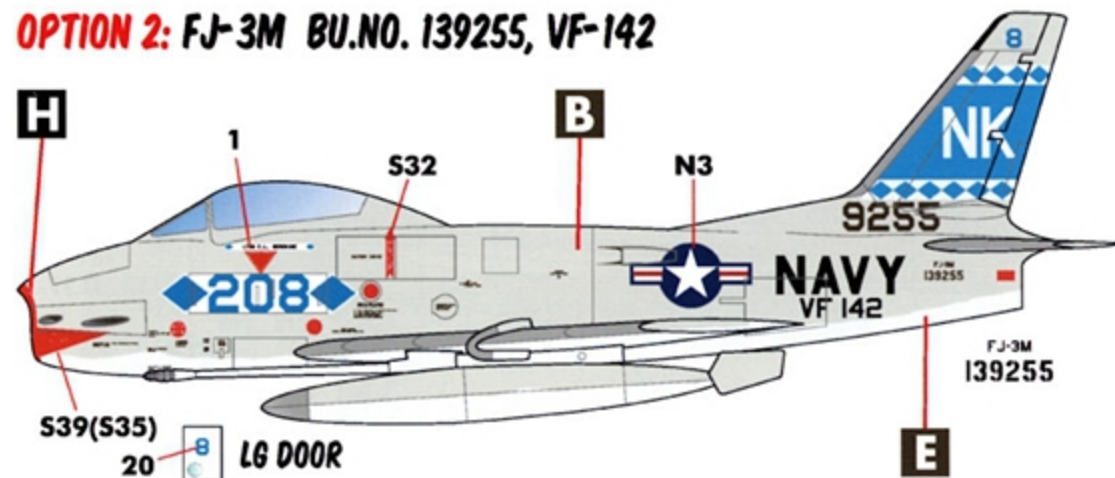

OPTION 2: FJ-3M BU.NO. 139255, VF-142