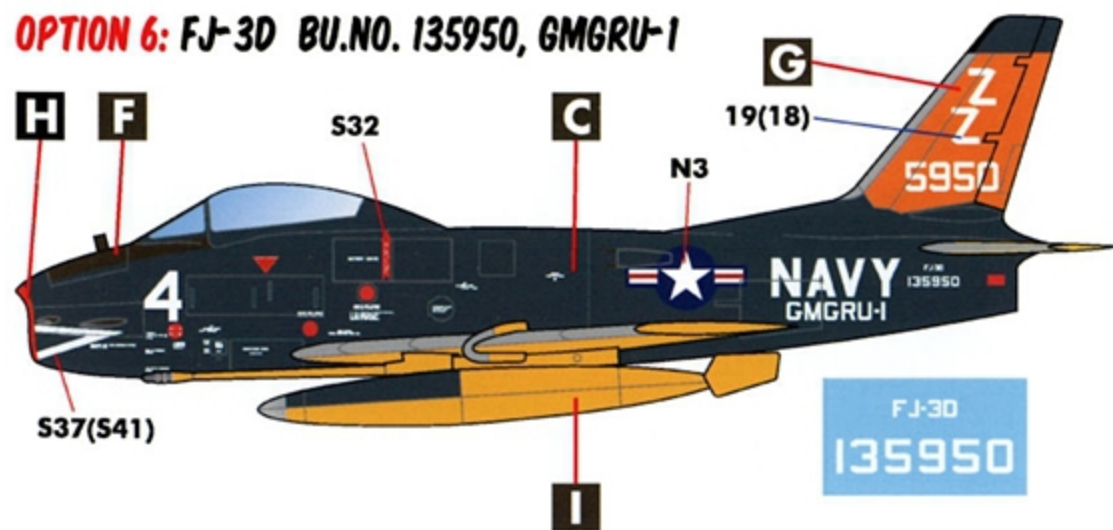

OPTION 6: FJ-3D BU.NO. 135950, GMGRU-1