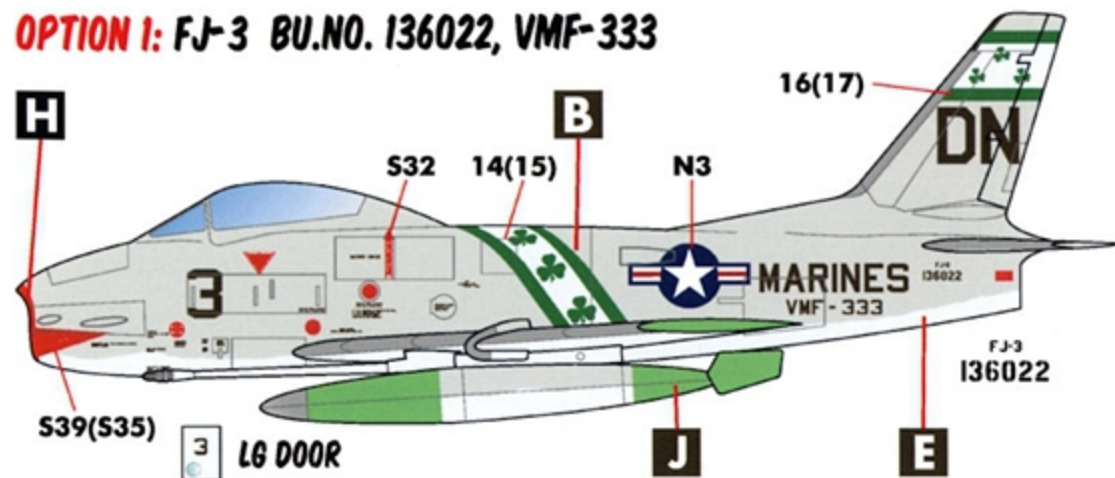

FJ-3 Fury

PART 2

**SEVEN MARKING OPTIONS
FOR EARLY US NAVY / MARINE CORPS JETS
DESIGNED FOR THE KITTY HAWK KIT**

1/48 SCALE

DECALS PRINTED BY

FJ-3 FURY STENCILS

GRAY/WHITE AIRCRAFT

INTAKE MARKINGS MAY VARY BETWEEN UNITS AND ARE NOT SHOWN HERE. SEE INDIVIDUAL OPTIONS FOR DETAILS.

FJ-3 FURY STENCILS

GLOSS SEA BLUE AIRCRAFT

INTAKE MARKINGS MAY VARY BETWEEN UNITS AND ARE NOT SHOWN HERE. SEE INDIVIDUAL OPTIONS FOR DETAILS.

OPTION 1**OPTION 1: FJ-3 BU.NO. 136022, VMF-333**

PHOTOS SUGGEST THAT THE WING TIPS AND ENDS OF THE DROP TANK HAVE BEEN PAINTED IN A LIGHT GREEN COLOR AS SHOWN. SEE THE REFERENCE PAGE FOR A RARE COLOR PHOTO.

- F** FLAT BLACK (FS37038)
- G** INT. ORANGE (FS12197)
- H** INSIGNIA RED (FS11136)
- I** CHROME YELLOW (FS13538)
- J** LIGHT GREEN (FS34540)