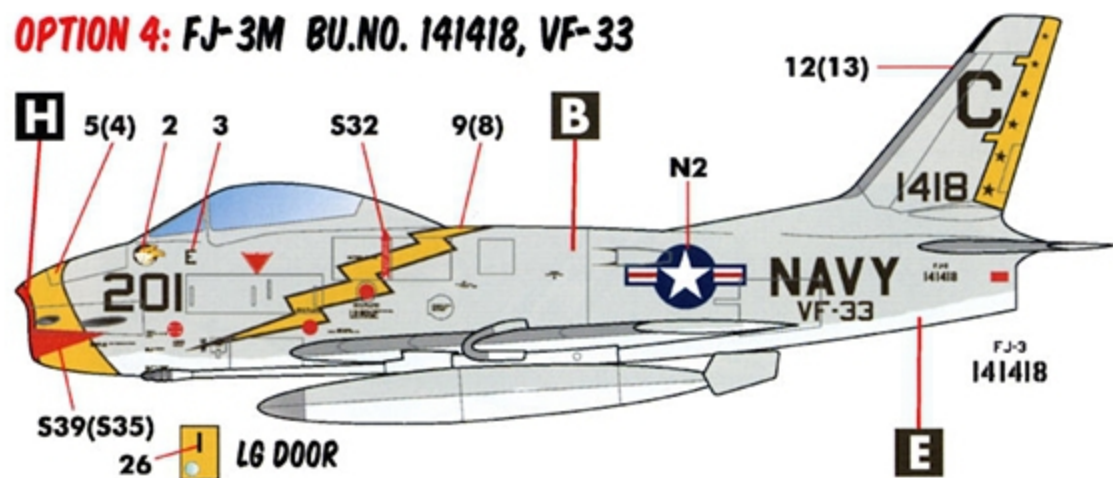

OPTION 4: FJ-3M BU.NO. 141418, VF-33