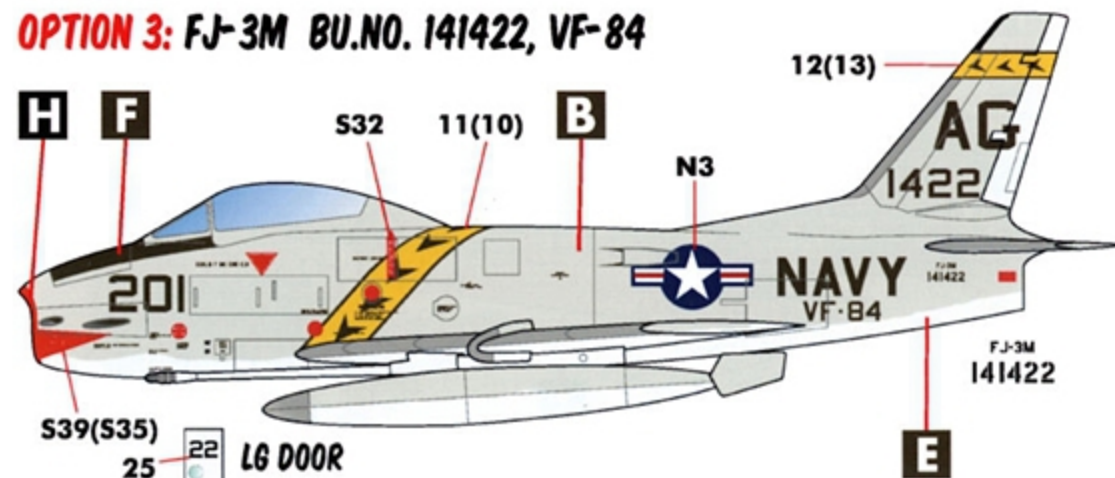

OPTION 3: FJ-3M BU.NO. 141422, VF-84