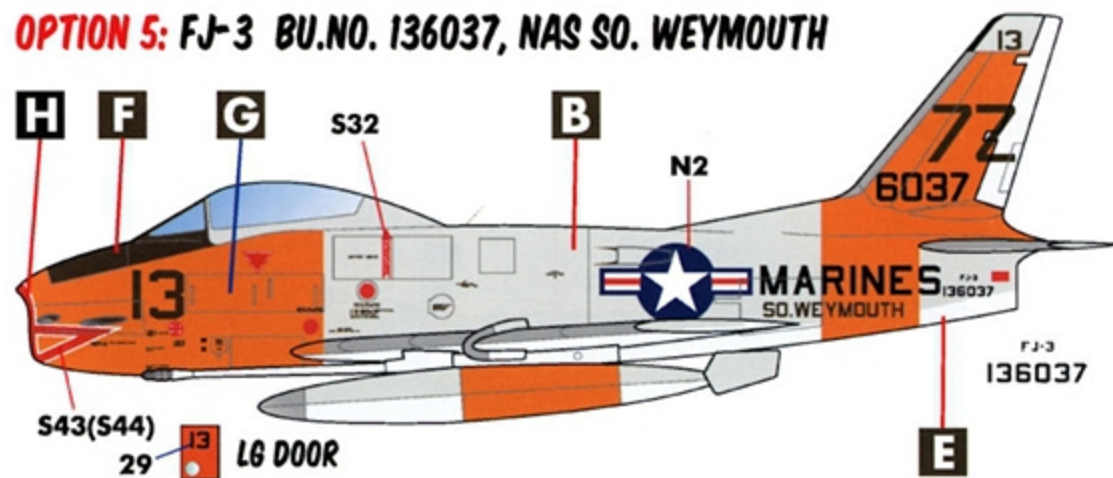

FJ-3 Fury

PART 2

**SEVEN MARKING OPTIONS
FOR EARLY US NAVY / MARINE CORPS JETS
DESIGNED FOR THE KITTY HAWK KIT**

1/48 SCALE

DECALS PRINTED BY

FJ-3 FURY STENCILS

GRAY/WHITE AIRCRAFT

INTAKE MARKINGS MAY VARY BETWEEN UNITS AND ARE NOT SHOWN HERE. SEE INDIVIDUAL OPTIONS FOR DETAILS.

FJ-3 FURY STENCILS

GLOSS SEA BLUE AIRCRAFT

INTAKE MARKINGS MAY VARY BETWEEN UNITS AND ARE NOT SHOWN HERE. SEE INDIVIDUAL OPTIONS FOR DETAILS.

OPTION 1**OPTION 1: FJ-3 BU.NO. 136022, VMF-333**

PHOTOS SUGGEST THAT THE WING TIPS AND ENDS OF THE DROP TANK HAVE BEEN PAINTED IN A LIGHT GREEN COLOR AS SHOWN. SEE THE REFERENCE PAGE FOR A RARE COLOR PHOTO.

OPTION 2**OPTION 2: FJ-3M BU.NO. 139255, VF-142****OPTION 3****OPTION 3: FJ-3M BU.NO. 141422, VF-84**

OPTION 4: FJ-3M BU.NO. 141418, VF-33

OPTION 7: FJ-3D BU.NO. 136038, NAS NEW YORK

OPTION 5: FJ-3 BU.NO. 136037, NAS SO. WEYMOUTH

- F** FLAT BLACK (FS37038)
- G** INT. ORANGE (FS12197)
- H** INSIGNIA RED (FS11136)
- I** CHROME YELLOW (FS13538)
- J** LIGHT GREEN (FS34540)