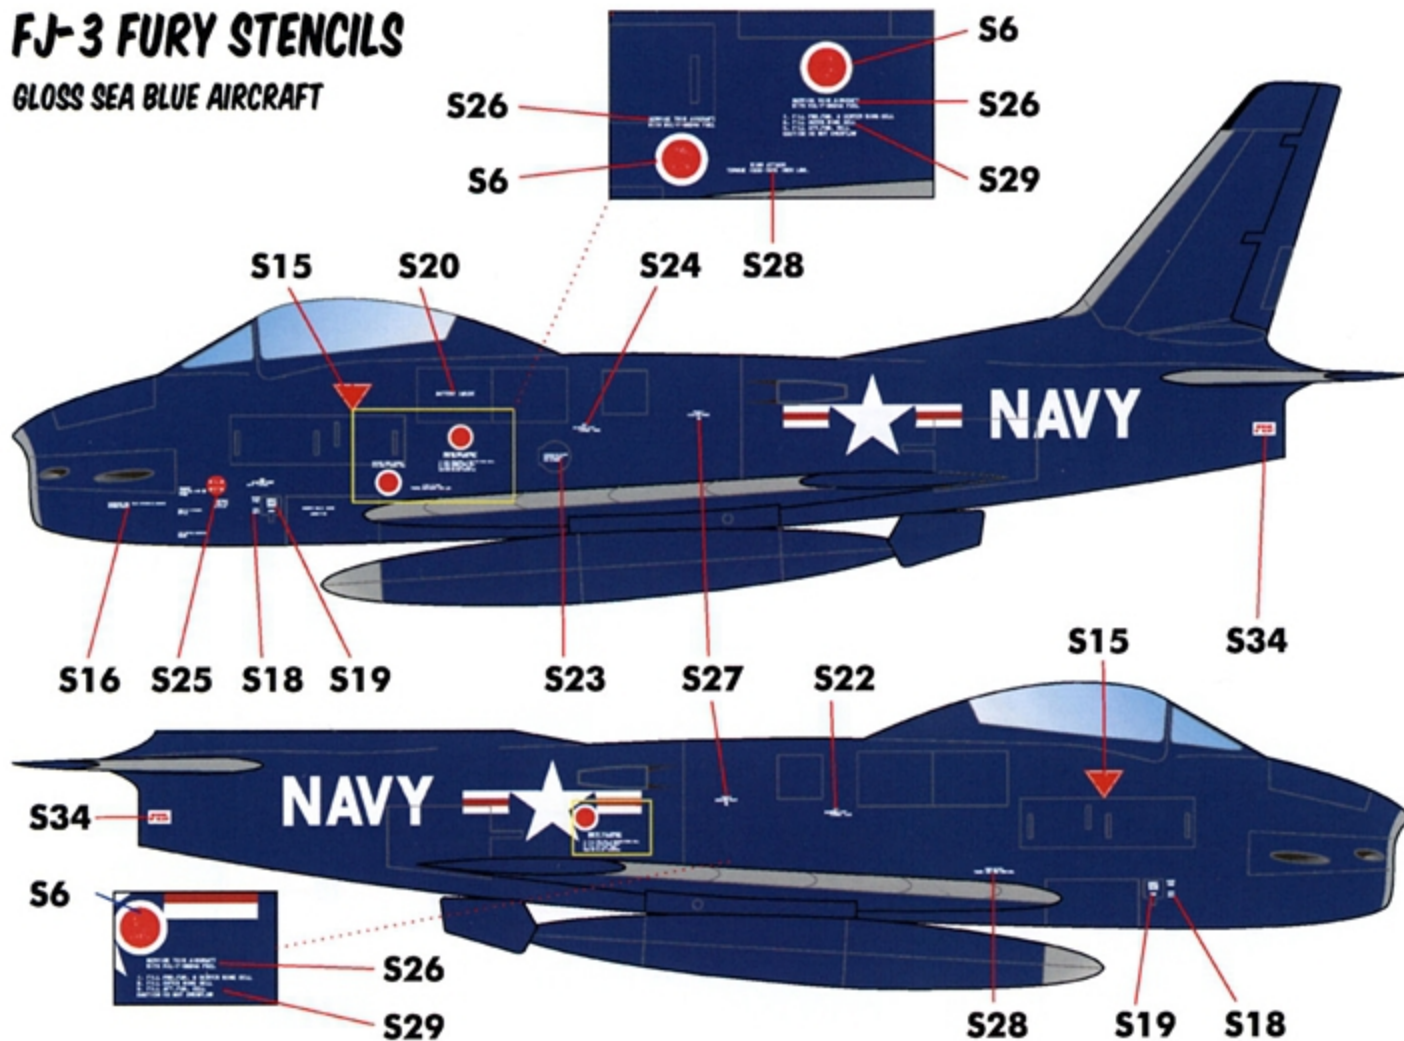

FJ-3 Fury

PART 2

**SEVEN MARKING OPTIONS
FOR EARLY US NAVY / MARINE CORPS JETS
DESIGNED FOR THE KITTY HAWK KIT**

1/48 SCALE

DECALS PRINTED BY

FJ-3 FURY STENCILS

GRAY/WHITE AIRCRAFT

INTAKE MARKINGS MAY VARY BETWEEN UNITS AND ARE NOT SHOWN HERE. SEE INDIVIDUAL OPTIONS FOR DETAILS.

FJ-3 FURY STENCILS

GLOSS SEA BLUE AIRCRAFT

INTAKE MARKINGS MAY VARY BETWEEN UNITS AND ARE NOT SHOWN HERE. SEE INDIVIDUAL OPTIONS FOR DETAILS.

OPTION 1**OPTION 1: FJ-3 BU.NO. 136022, VMF-333**

PHOTOS SUGGEST THAT THE WING TIPS AND ENDS OF THE DROP TANK HAVE BEEN PAINTED IN A LIGHT GREEN COLOR AS SHOWN. SEE THE REFERENCE PAGE FOR A RARE COLOR PHOTO.

OPTION 4

OPTION 6: FJ-3D BU.NO. 135950, GMGRU-1

OPTION 5

OPTION 6

OPTION 7

REFERENCE PAGE:

[HTTP://WWW.CARACALMODELS.COM/REFERENCES/FJ3](http://www.caracalmodels.com/references/fj3)

- A** GLOSS SEA BLUE (FS15042)
- B** FLAT GULL GRAY (FS36440)
- C** ENGINE GRAY (FS36081)
- D** ALUMINUM
- E** FLAT WHITE (FS37875)

- F** FLAT BLACK (FS37038)
- G** INT. ORANGE (FS12197)
- H** INSIGNIA RED (FS11136)
- I** CHROME YELLOW (FS13538)
- J** LIGHT GREEN (FS34540)