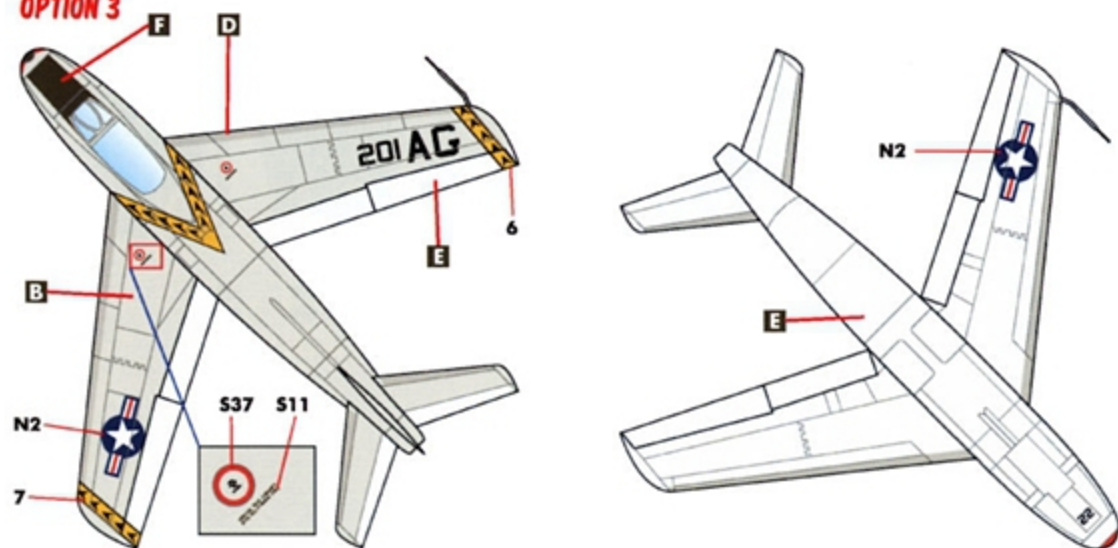

OPTION 1

OPTION 1: FJ-3 BU.NO. 136022, VMF-333

PHOTOS SUGGEST THAT THE WING TIPS AND ENDS OF THE DROP TANK HAVE BEEN PAINTED IN A LIGHT GREEN COLOR AS SHOWN. SEE THE REFERENCE PAGE FOR A RARE COLOR PHOTO.

OPTION 2

OPTION 2: FJ-3M BU.NO. 139255, VF-142

OPTION 3

OPTION 3: FJ-3M BU.NO. 141422, VF-84