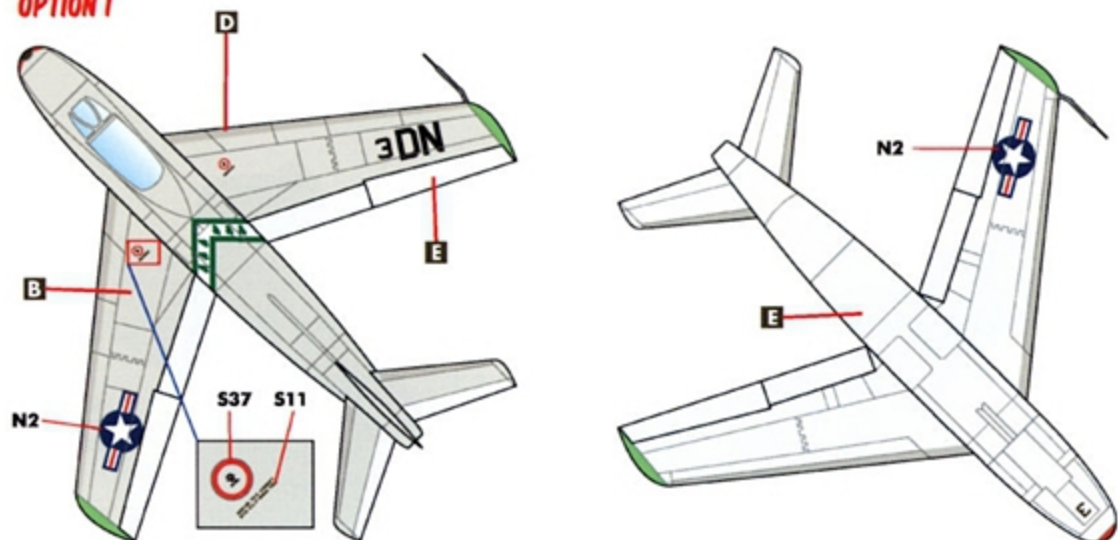

FJ-3 Fury

PART 2

**SEVEN MARKING OPTIONS
FOR EARLY US NAVY / MARINE CORPS JETS
DESIGNED FOR THE KITTY HAWK KIT**

1/48 SCALE

DECALS PRINTED BY

FJ-3 FURY STENCILS

GRAY/WHITE AIRCRAFT

INTAKE MARKINGS MAY VARY BETWEEN UNITS AND ARE NOT SHOWN HERE. SEE INDIVIDUAL OPTIONS FOR DETAILS.

FJ-3 FURY STENCILS

GLOSS SEA BLUE AIRCRAFT

INTAKE MARKINGS MAY VARY BETWEEN UNITS AND ARE NOT SHOWN HERE. SEE INDIVIDUAL OPTIONS FOR DETAILS.

OPTION 1**OPTION 1: FJ-3 BU.NO. 136022, VMF-333**

PHOTOS SUGGEST THAT THE WING TIPS AND ENDS OF THE DROP TANK HAVE BEEN PAINTED IN A LIGHT GREEN COLOR AS SHOWN. SEE THE REFERENCE PAGE FOR A RARE COLOR PHOTO.