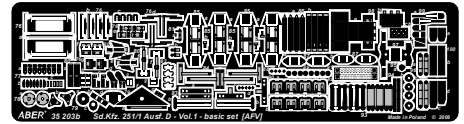

Armoured Personnel Carrier

Sd.Kfz. 251/1

Ausf. D

Vol.1 -Basic set

cz. 1 - zestaw podstawowy

1/35 scale update for AFV model

ABER

35 203

WWW.ABER.NET.PL

Made in Poland © 2006