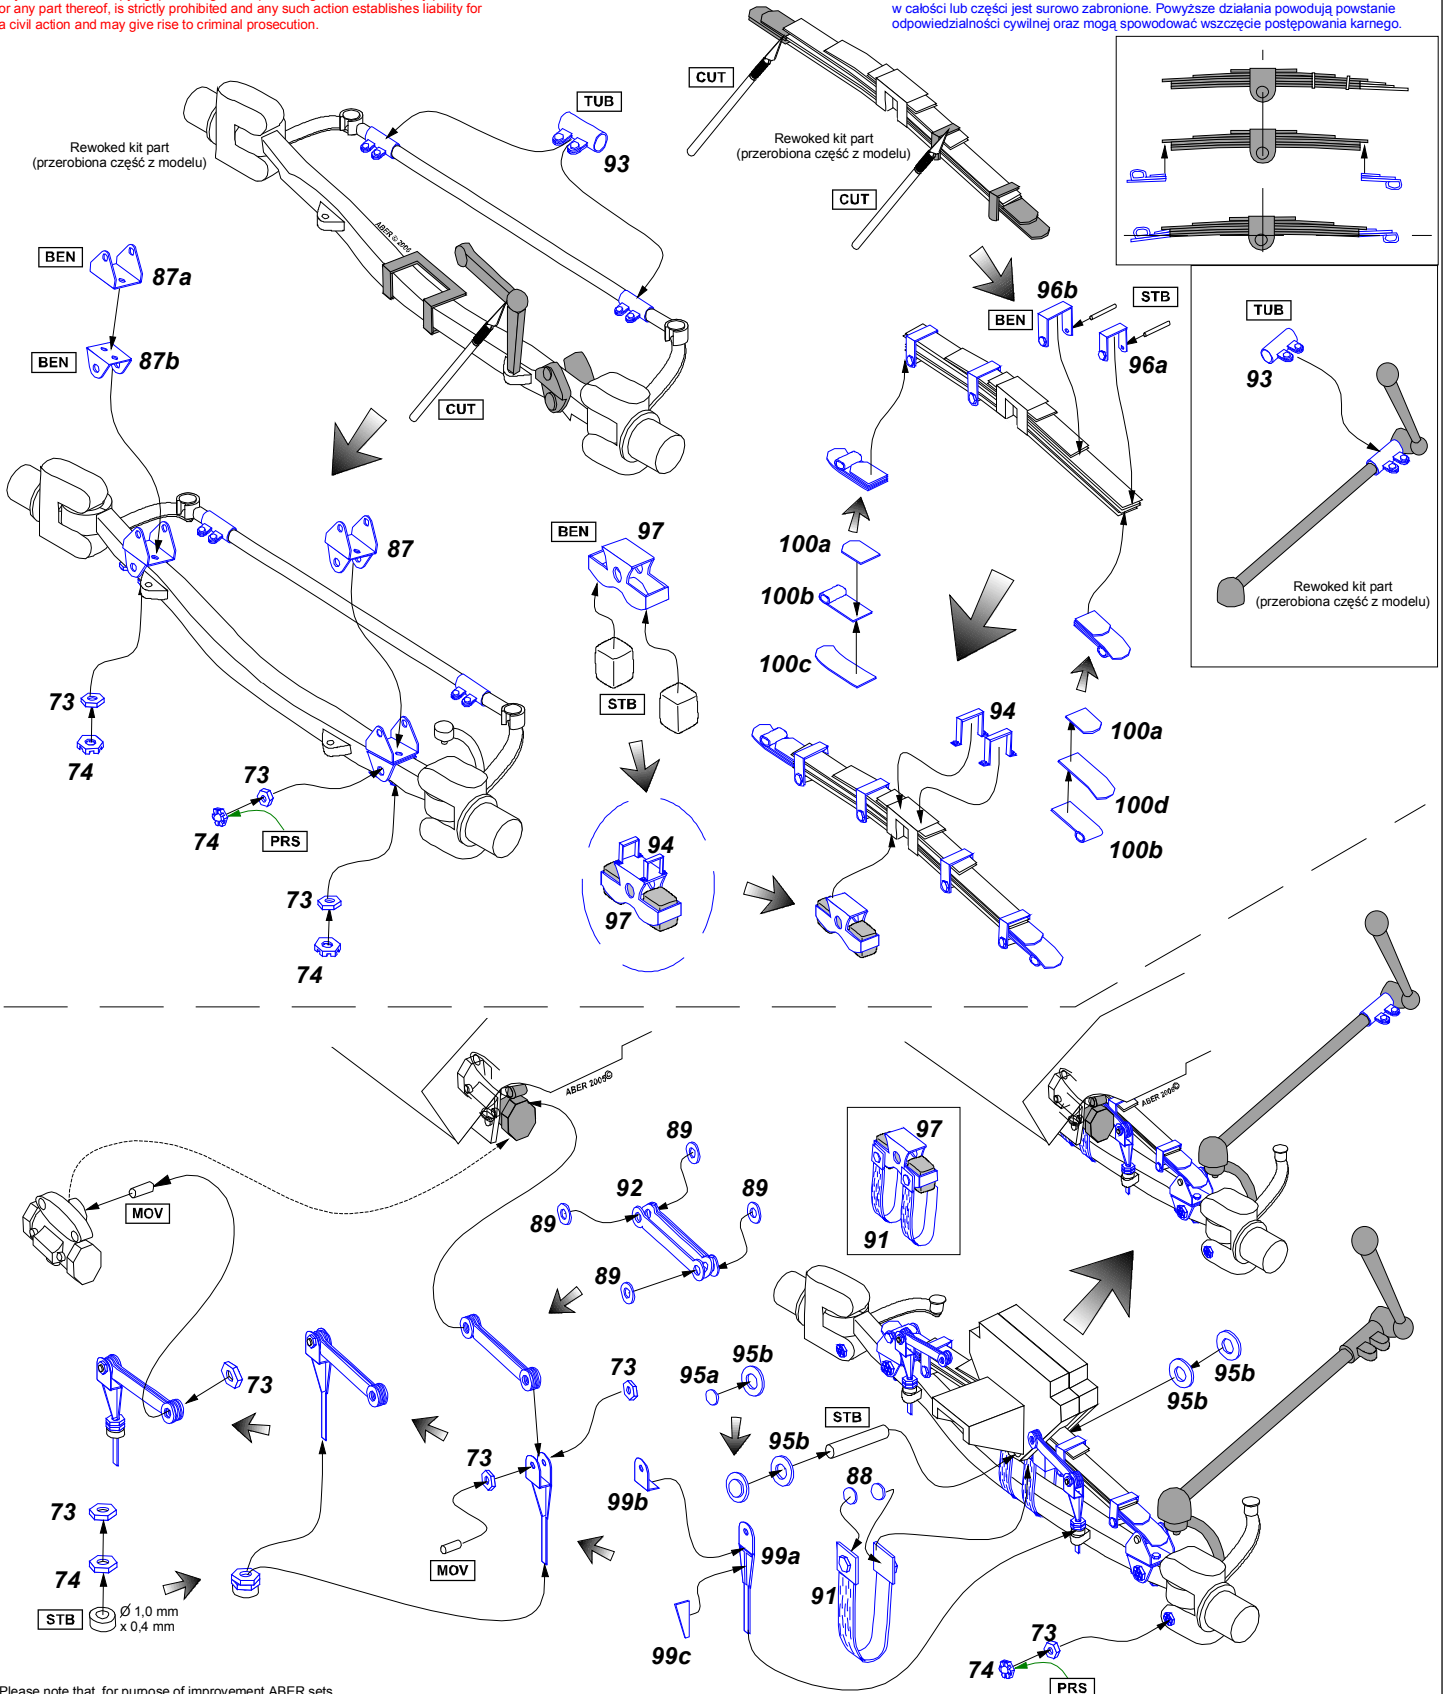

WARNING

OSTRZEŻENIE

Please note that, for purpose of improvement ABER sets designs are subjects to change without notice. Proszę mieć na uwadze fakt, że zestawy ABER mogą ulec zmianie ze względu na ulepszenia, bez powiadomienia.