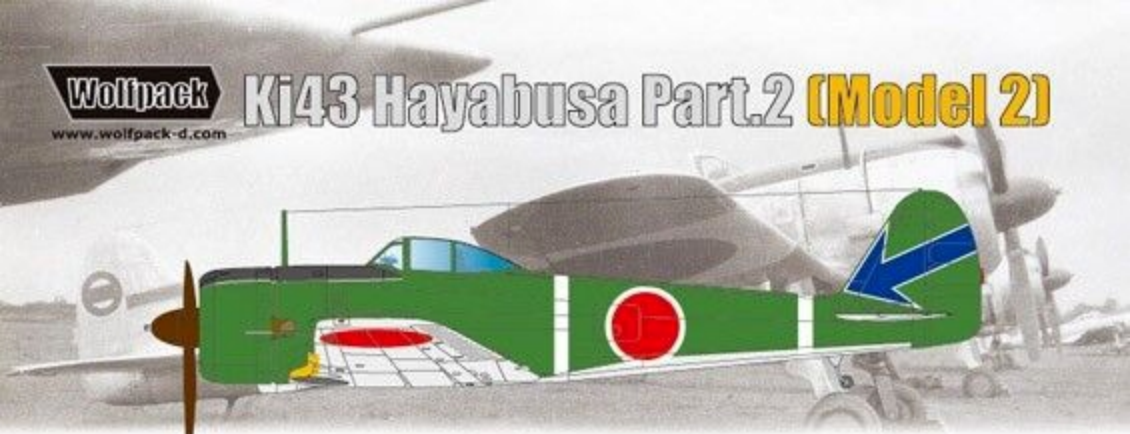

Wolfpack

www.wolfpack-d.com

Ki43 Hayabusa Part.2 (Model 2)

WD48009

**1/48
Scale**

Suggested Kit:

Hasegawa 1/48 Ki43-II Hayabusa Model 2

E48ERS.COM

1 Ki43-II Hayabusa Model 2 Early type,
flown by Capt. Kuroe Yasuhiko, 64th Flight Regiment, Toungoo, Burma, Mar. 1943

2

Ki43-I Hayabusa Model 2 Early type,
1st Company, Hitachi Army Flight School, Mito AB, Ibaraki, late 1944