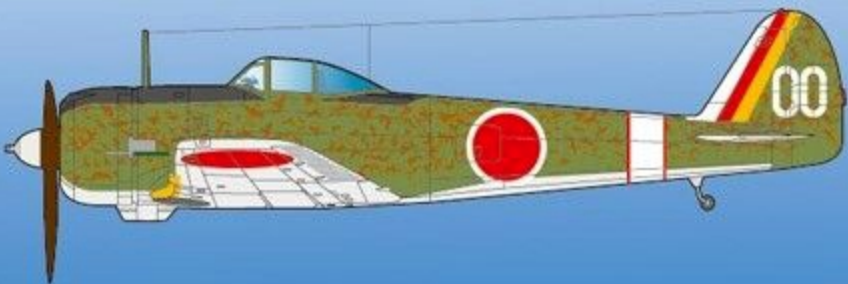

Wolfpack

www.wolfpack-d.com

Ki43 Hayabusa Part.2 (Model 2)

WD48009

**1/48
Scale**

Suggested Kit:

Hasegawa 1/48 Ki43-II Hayabusa Model 2

E48ERS.COM

1 Ki43-II Hayabusa Model 2 Early type,
flown by Capt. Kuroe Yasuhiko, 64th Flight Regiment, Toungoo, Burma, Mar. 1943

2

Ki43-I Hayabusa Model 2 Early type,
1st Company, Hitachi Army Flight School, Mito AB, Ibaraki, late 1944

3

Ki43-II Hayabusa Model 2 Late type,
2nd Company, 25th Flight Regiment, Hankow, China, Jan. 1944

4 Ki43-I Hayabusa Model 2 Late type,
flown by Maj. Toshio Sakagawa, 25th Flight Regiment, Hankow, late 1943