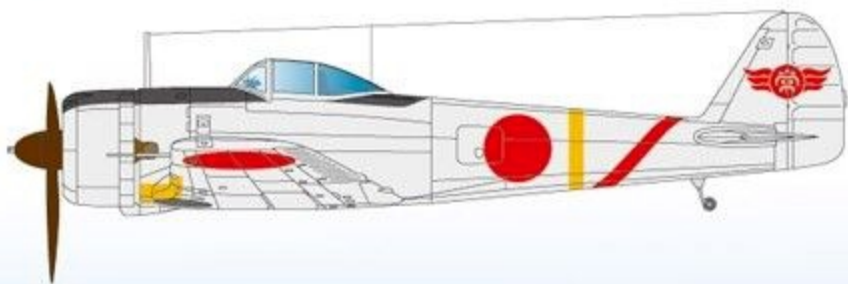

Wolfpack

www.wolfpack-d.com

Ki43 Hayabusa Part.2 (Model 2)

WD48009

**1/48
Scale**

Suggested Kit:

Hasegawa 1/48 Ki43-II Hayabusa Model 2

E48ERS.COM

1 Ki43-II Hayabusa Model 2 Early type,
flown by Capt. Kuroe Yasuhiko, 64th Flight Regiment, Toungoo, Burma, Mar. 1943

2

Ki43-I Hayabusa Model 2 Early type,
1st Company, Hitachi Army Flight School, Mito AB, Ibaraki, late 1944