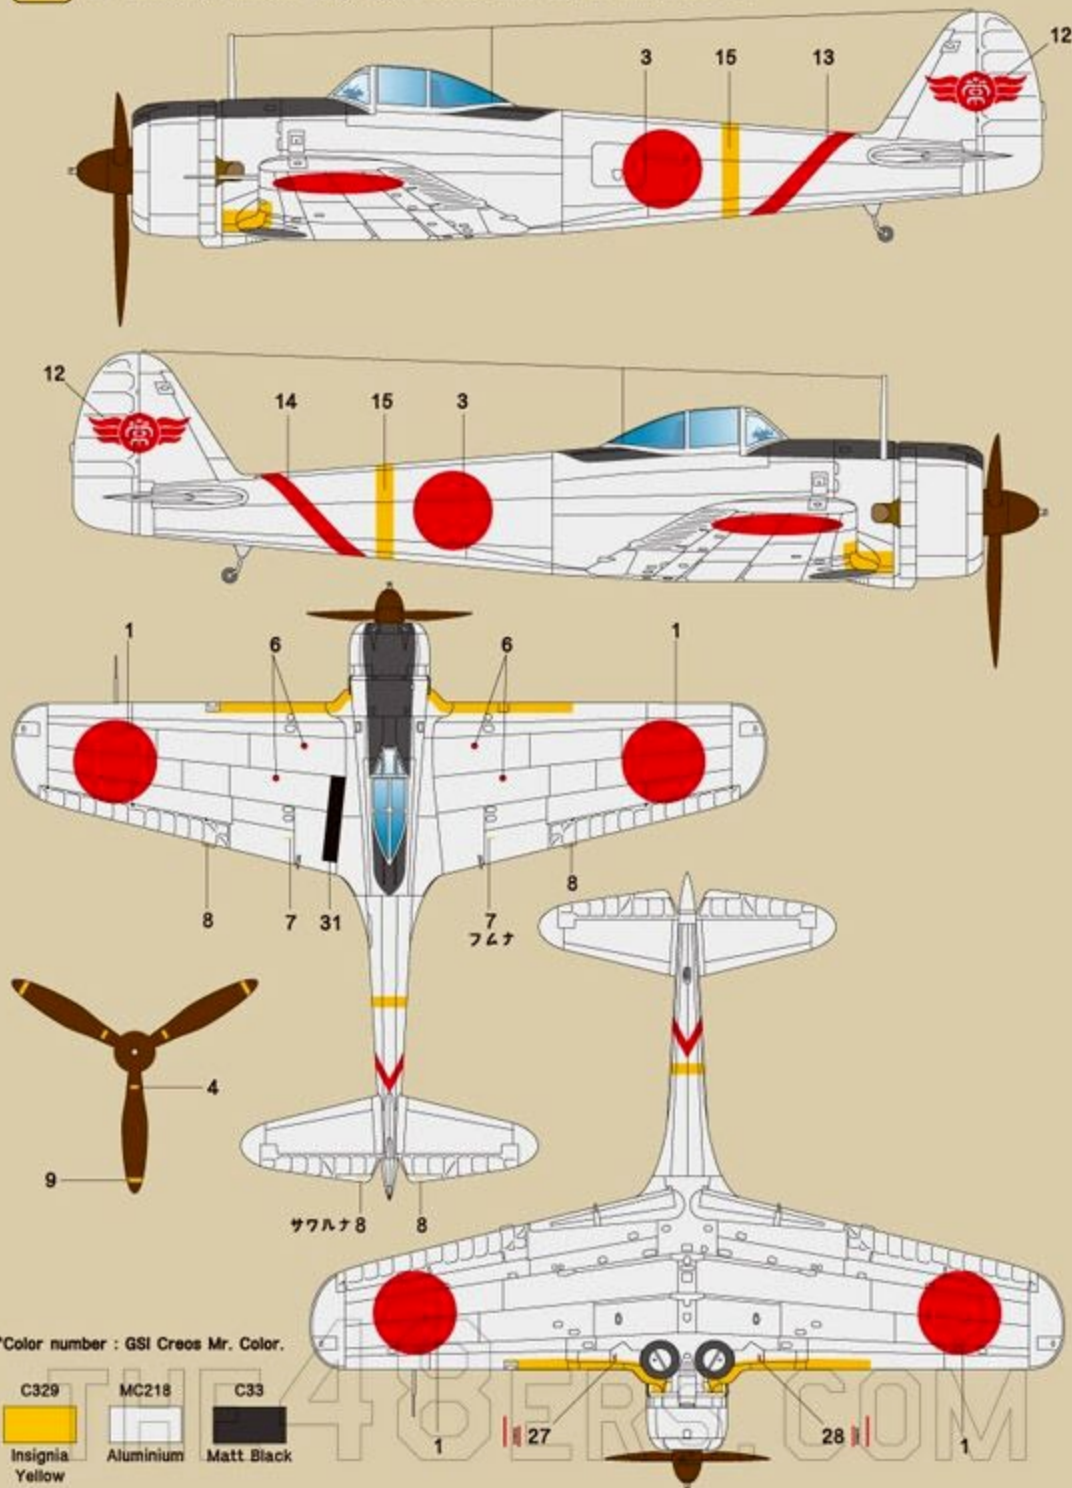

Wolfpack

www.wolfpack-d.com

Ki43 Hayabusa Part.2 (Model 2)

WD48009

**1/48
Scale**

Suggested Kit:

Hasegawa 1/48 Ki43-II Hayabusa Model 2

E48ERS.COM

1 Ki43-II Hayabusa Model 2 Early type,
flown by Capt. Kuroe Yasuhiko, 64th Flight Regiment, Toungoo, Burma, Mar. 1943

2

Ki43-I Hayabusa Model 2 Early type,
1st Company, Hitachi Army Flight School, Mito AB, Ibaraki, late 1944

3

Ki43-II Hayabusa Model 2 Late type,
2nd Company, 25th Flight Regiment, Hankow, China, Jan. 1944

4 Ki43-I Hayabusa Model 2 Late type,
flown by Maj. Toshio Sakagawa, 25th Flight Regiment, Hankow, late 1943