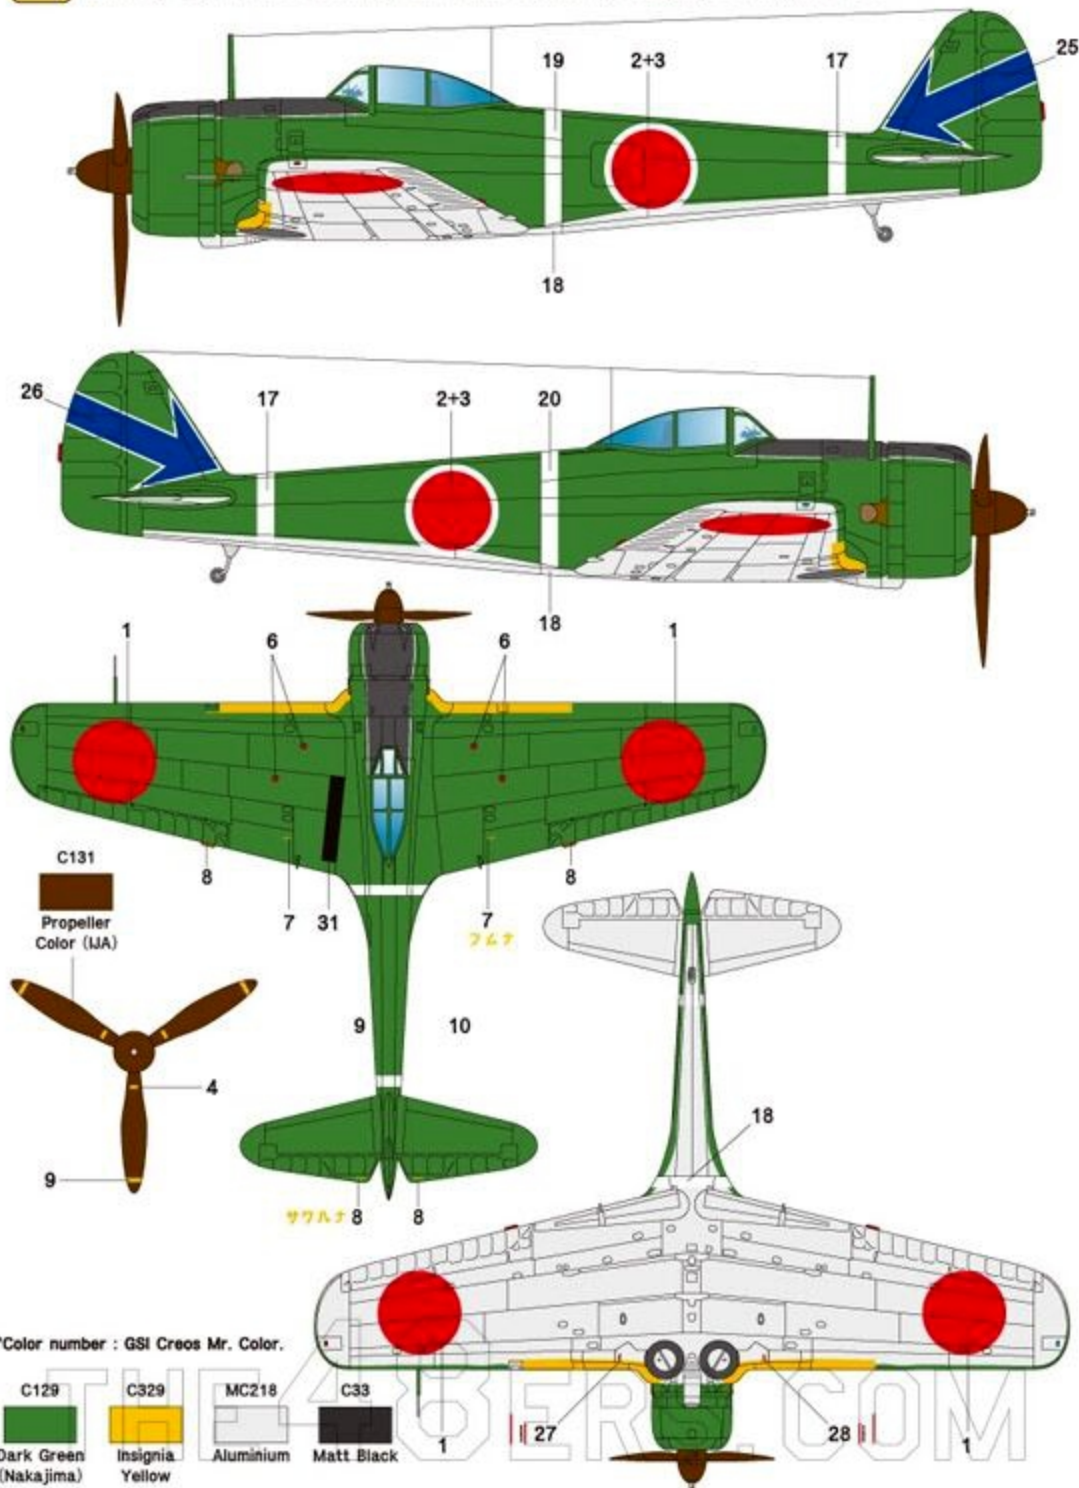

Wolfpack

www.wolfpack-d.com

Ki43 Hayabusa Part.2 (Model 2)

WD48009

**1/48
Scale**

Suggested Kit:

Hasegawa 1/48 Ki43-II Hayabusa Model 2

E48ERS.COM

1 Ki43-II Hayabusa Model 2 Early type,
flown by Capt. Kuroe Yasuhiko, 64th Flight Regiment, Toungoo, Burma, Mar. 1943

2

Ki43-I Hayabusa Model 2 Early type,
1st Company, Hitachi Army Flight School, Mito AB, Ibaraki, late 1944

3

Ki43-II Hayabusa Model 2 Late type,
2nd Company, 25th Flight Regiment, Hankow, China, Jan. 1944

4 Ki43-I Hayabusa Model 2 Late type,
flown by Maj. Toshio Sakagawa, 25th Flight Regiment, Hankow, late 1943