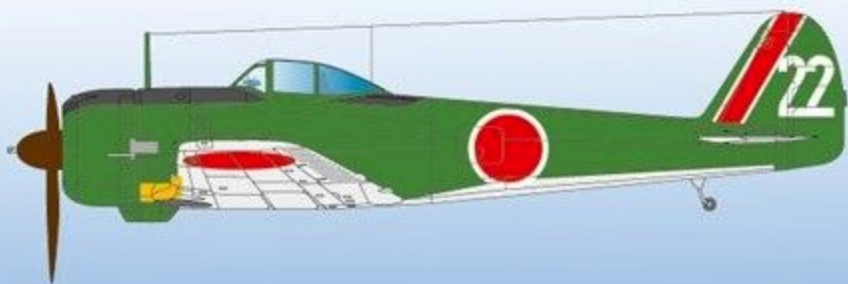

Wolfpack

www.wolfpack-d.com

Ki43 Hayabusa Part.2 (Model 2)

WD48009

**1/48
Scale**

Suggested Kit:

Hasegawa 1/48 Ki43-II Hayabusa Model 2

E48ERS.COM

1 Ki43-II Hayabusa Model 2 Early type,
flown by Capt. Kuroe Yasuhiko, 64th Flight Regiment, Toungoo, Burma, Mar. 1943

2

Ki43-I Hayabusa Model 2 Early type,
1st Company, Hitachi Army Flight School, Mito AB, Ibaraki, late 1944

3

Ki43-II Hayabusa Model 2 Late type,
2nd Company, 25th Flight Regiment, Hankow, China, Jan. 1944

4 Ki43-I Hayabusa Model 2 Late type,
flown by Maj. Toshio Sakagawa, 25th Flight Regiment, Hankow, late 1943