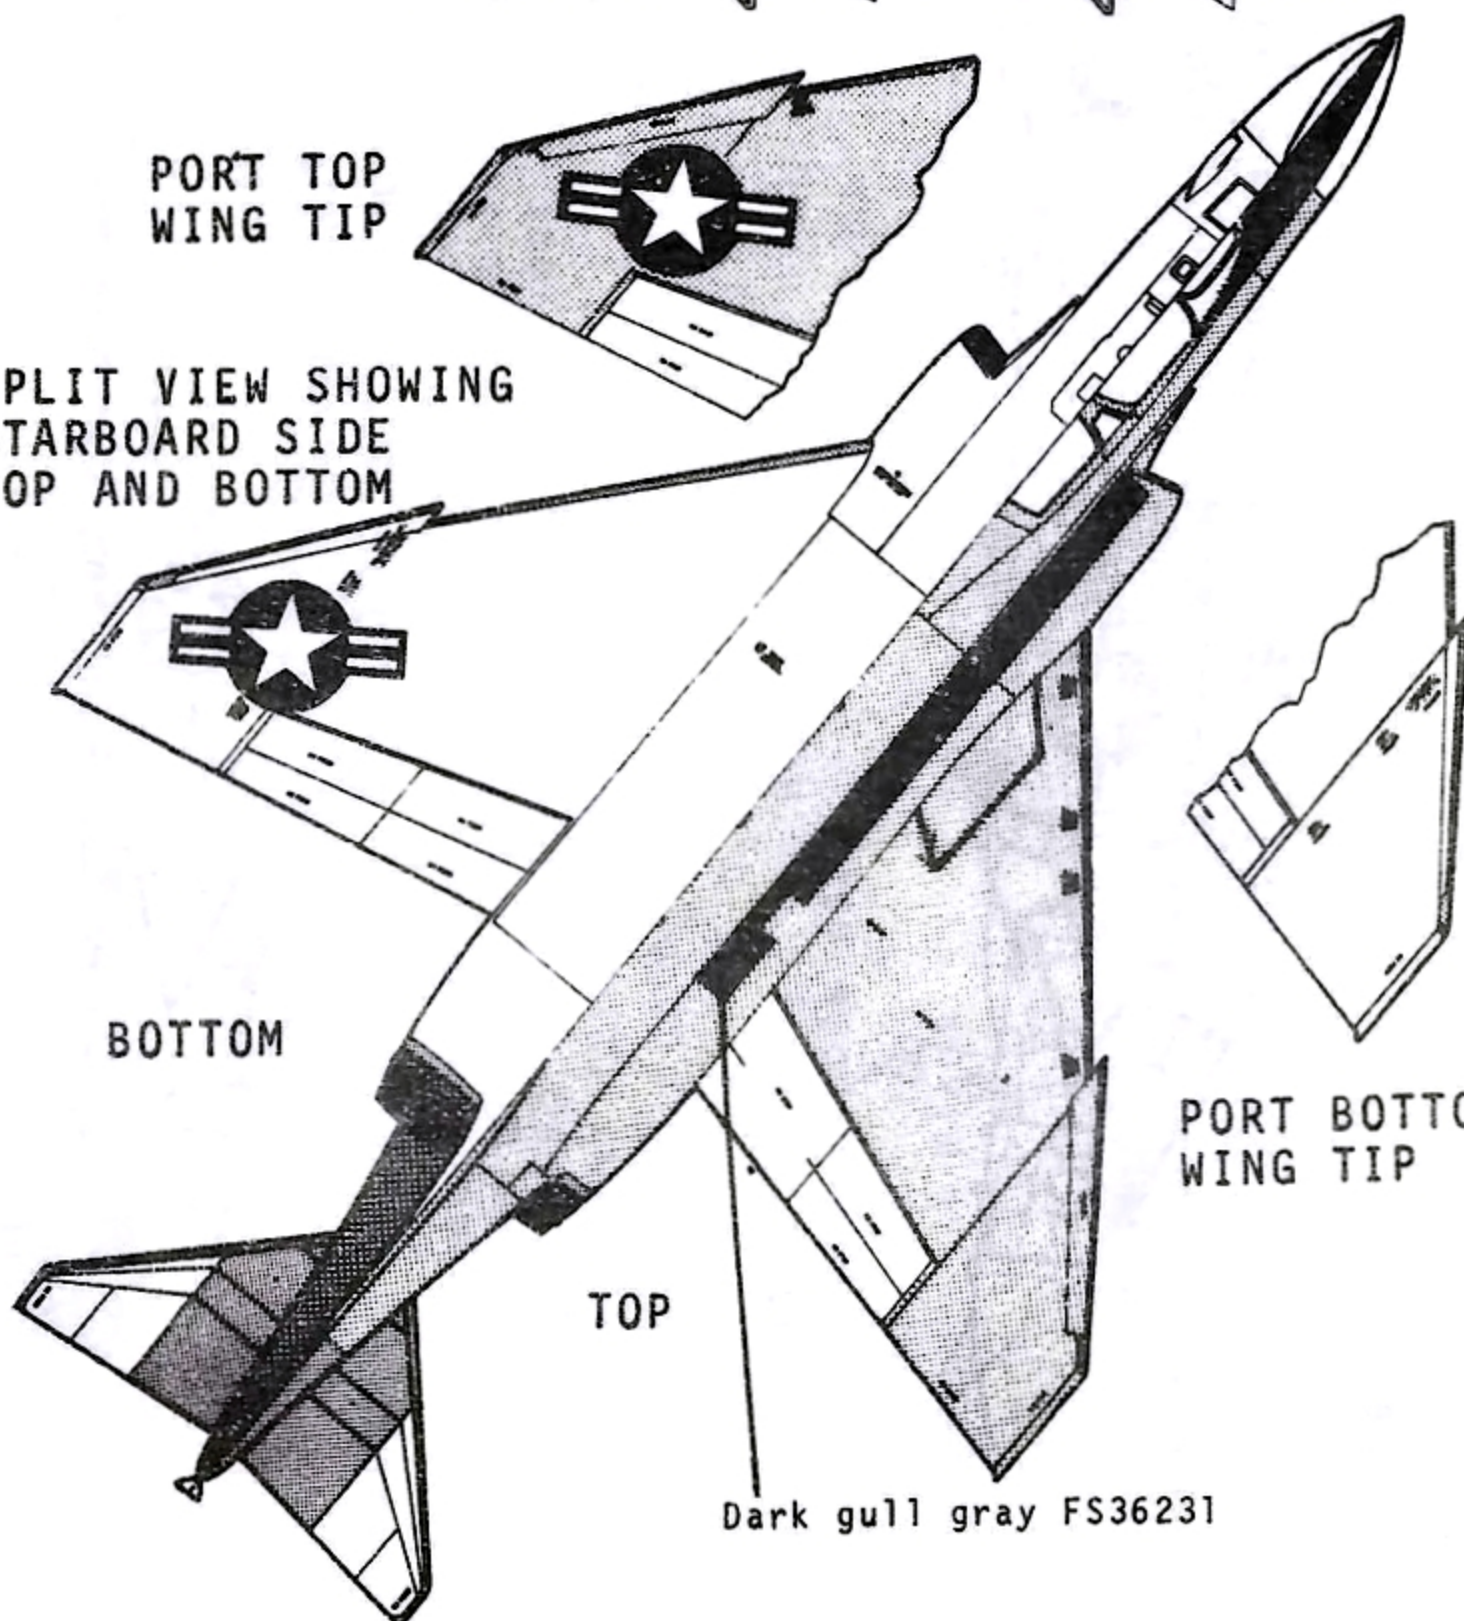

72nd Scale
72-155

MARINE CORPS PHANTOMS

MICROSCALE DECAL

BY KRASEL INDUSTRIES, INC., SANTA ANA, CA. 92705

AIRCRAFT

\$2.00

Recommended kits: Revell F-4B, C
Hasegawa F-4J

PORT TOP
WING TIP

SPLIT VIEW SHOWING
STARBOARD SIDE
TOP AND BOTTOM

BOTTOM

TOP

PORT BOTTOM
WING TIP

Dark gull gray FS36231

Standard color scheme for Navy F-4's:

Gull gray on all upper surfaces except rudder, ailerons, stabilator and flaps.

Glossy white on all upper control surfaces and all under surfaces.

Area behind exhaust - burnt bare metal.

Insignia sizes: Wing 45", Fuselage 30".

National insignia is available on
MICROSCALE sheet #72-83, -84.