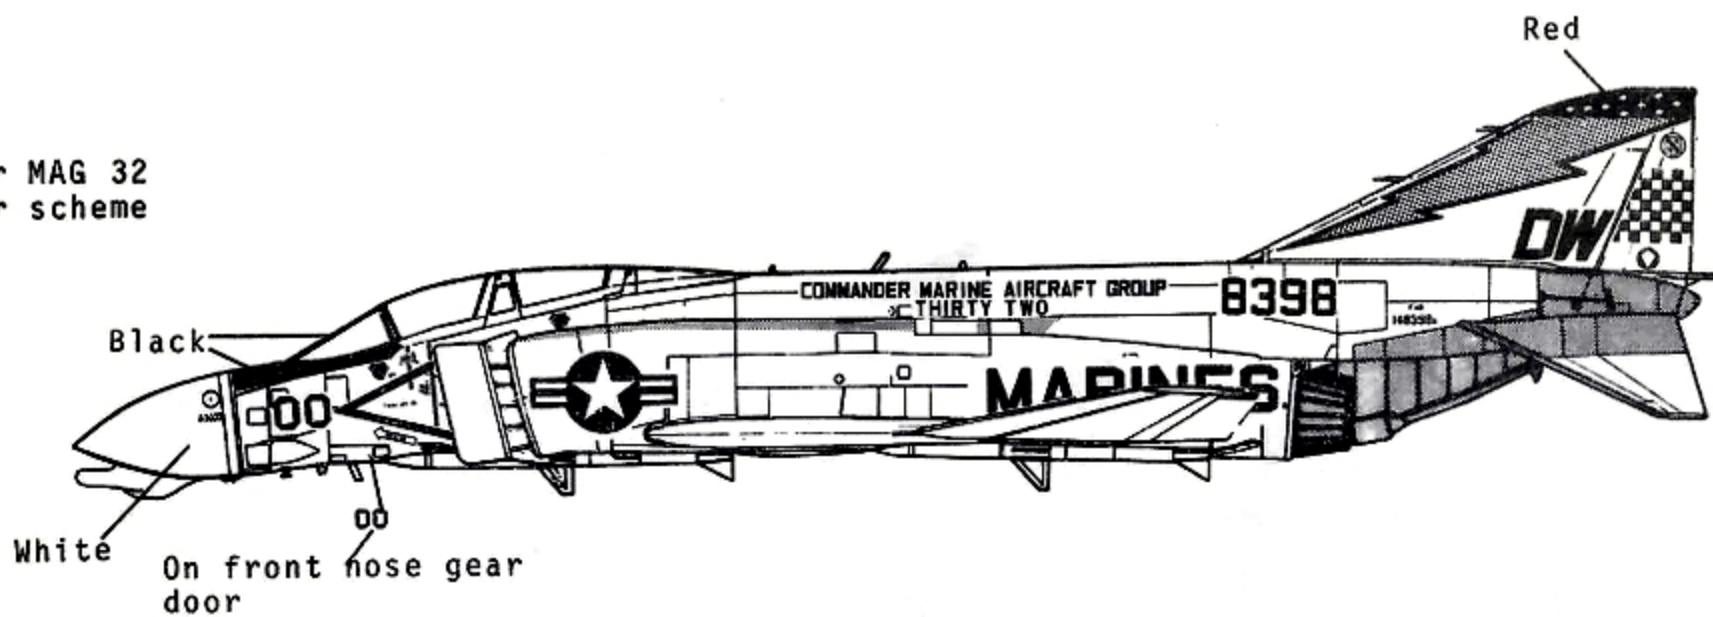

F-4B Commander MAG 32
Standard color scheme