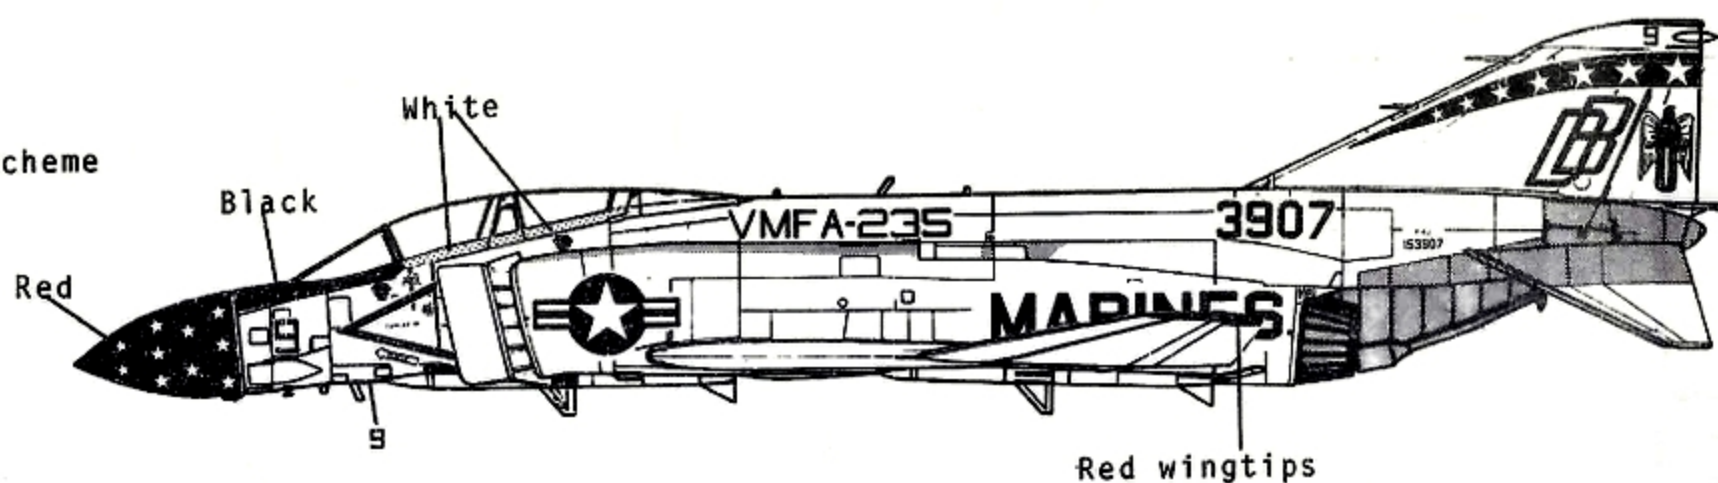

F-4J VMFA -235
Standard color scheme