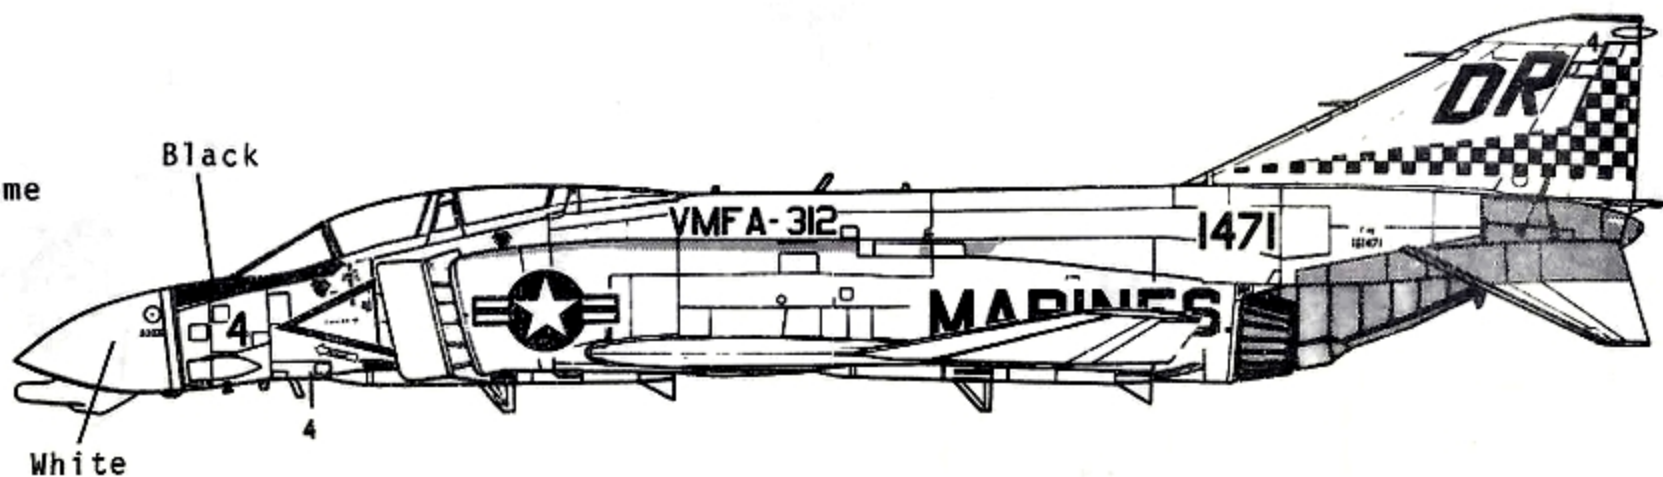

F-4B VMFA -312
Standard color scheme