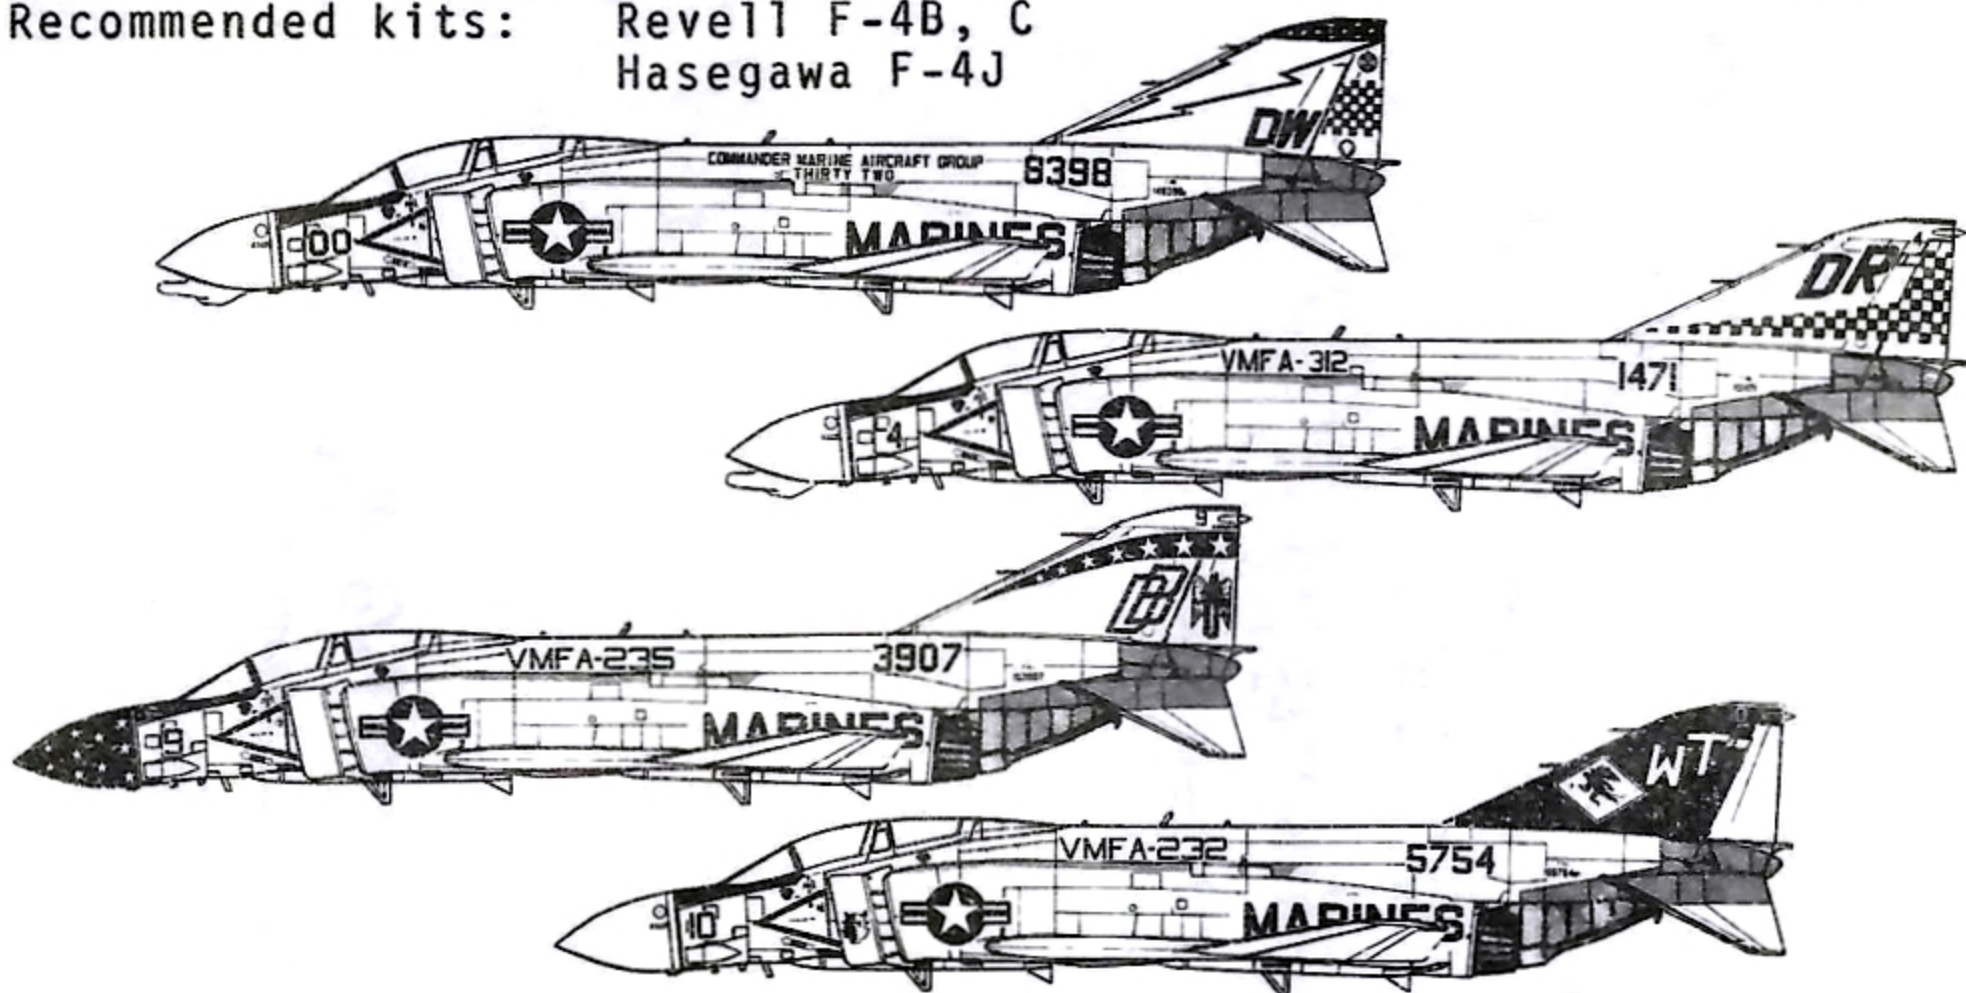

72nd Scale
72-155

MARINE CORPS PHANTOMS

MICROSCALE DECAL

BY KRASEL INDUSTRIES, INC., SANTA ANA, CA. 92705

AIRCRAFT

\$2.00

Recommended kits: Revell F-4B, C
Hasegawa F-4J

PORT TOP
WING TIP

SPLIT VIEW SHOWING
STARBOARD SIDE
TOP AND BOTTOM

BOTTOM

TOP

PORT BOTTOM
WING TIP

Dark gull gray FS36231

Standard color scheme for Navy F-4's:

Gull gray on all upper surfaces except rudder, ailerons, stabilator and flaps.

Glossy white on all upper control surfaces and all under surfaces.

Area behind exhaust - burnt bare metal.

Insignia sizes: Wing 45", Fuselage 30".

National insignia is available on
MICROSCALE sheet #72-83, -84.