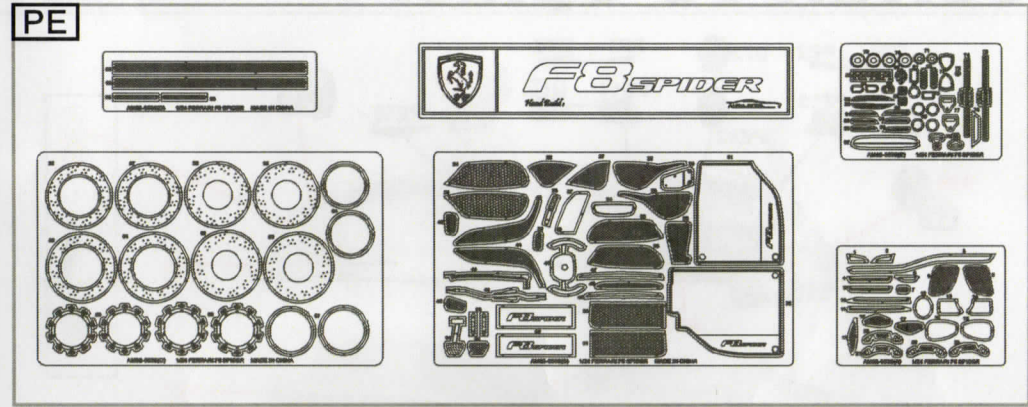

Ferrari F8 Spider 1/24 Scale Full Detail Kit

ALPHA MODEL
AM02-0038

Stamping Dies

Ferrari F8 Spider 1/24 Scale Full Detail Kit

ALPHA MODEL
AM02-0038

Ferrari F8 Spider 1/24 Scale Full Detail Kit

ALPHA MODEL
AM02-0038