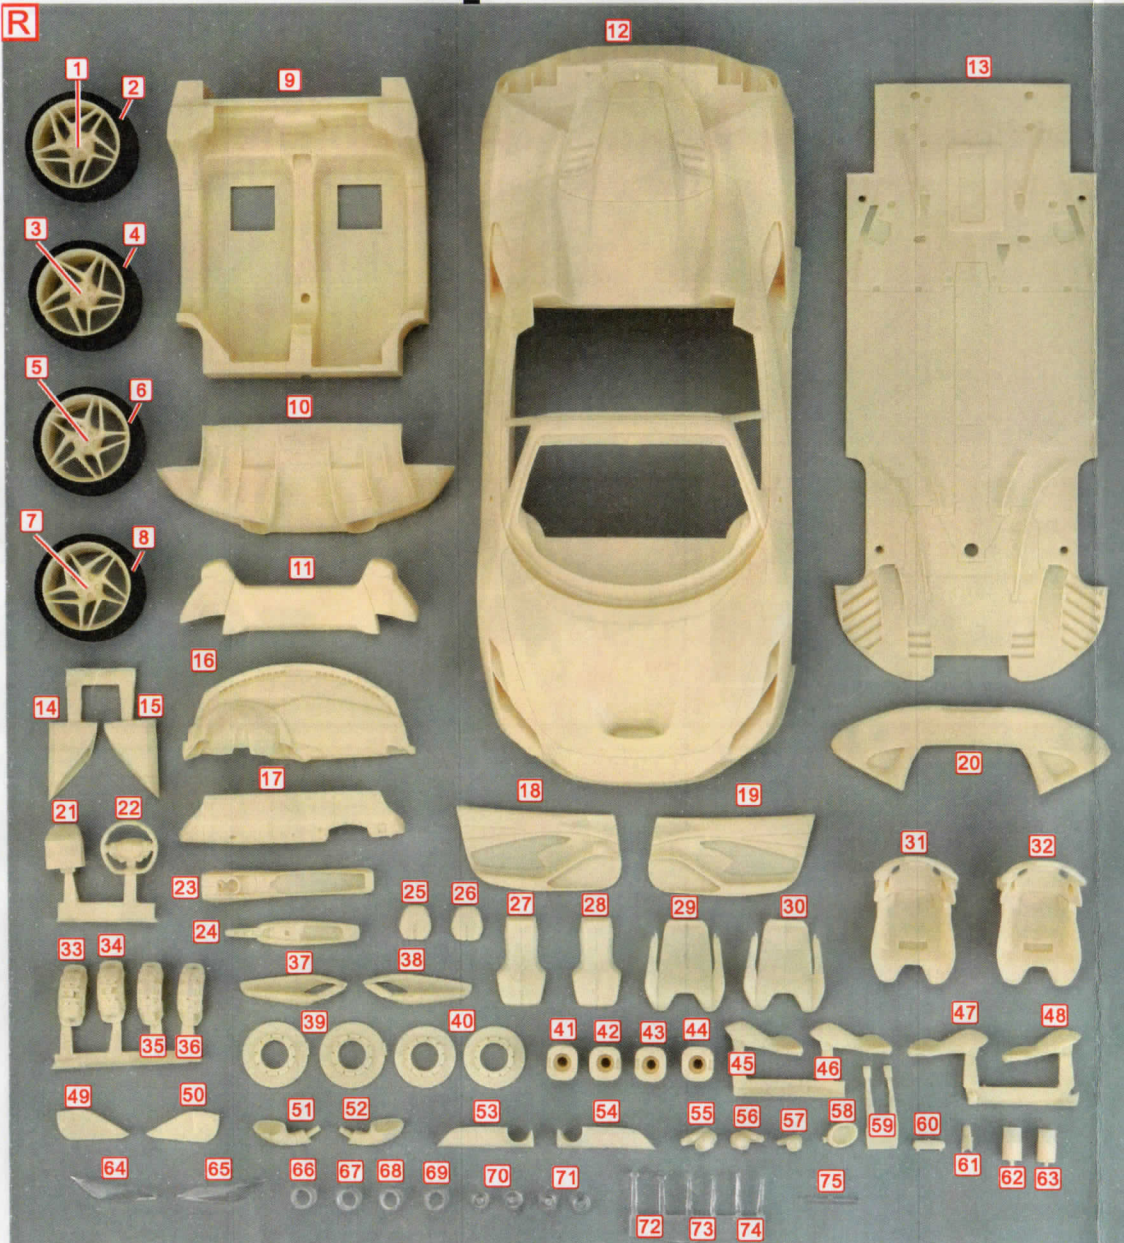

Ferrari F8 Spider 1/24 Scale Full Detail Kit

ALPHA MODEL
AM02-0038

Stamping Dies

Ferrari F8 Spider 1/24 Scale Full Detail Kit

ALPHA MODEL
AM02-0038

Ferrari F8 Spider 1/24 Scale Full Detail Kit

ALPHA MODEL
AM02-0038