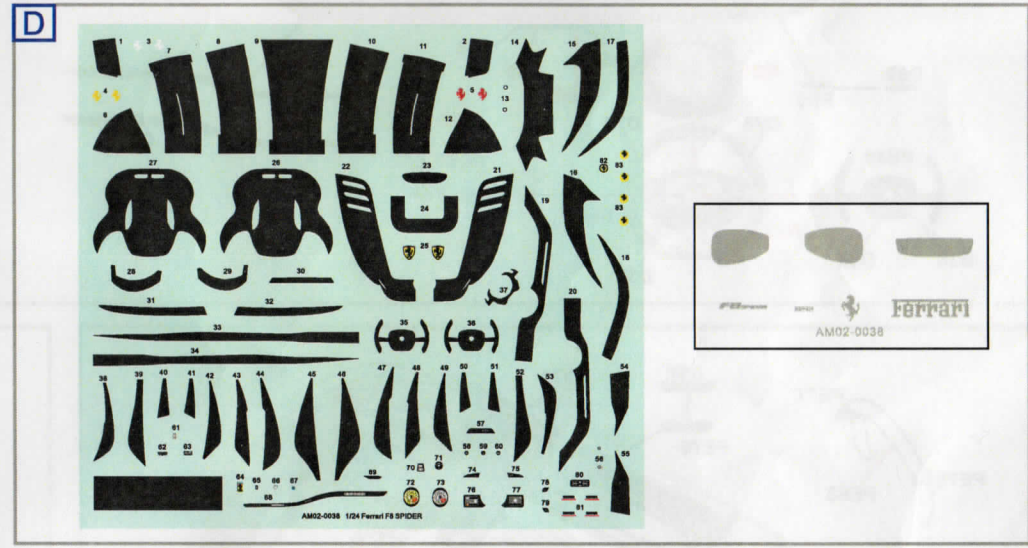

Ferrari F8 Spider 1/24 Scale Full Detail Kit

ALPHA MODEL
AM02-0038

Stamping Dies

Ferrari F8 Spider 1/24 Scale Full Detail Kit

ALPHA MODEL
AM02-0038

Ferrari F8 Spider 1/24 Scale Full Detail Kit

ALPHA MODEL
AM02-0038