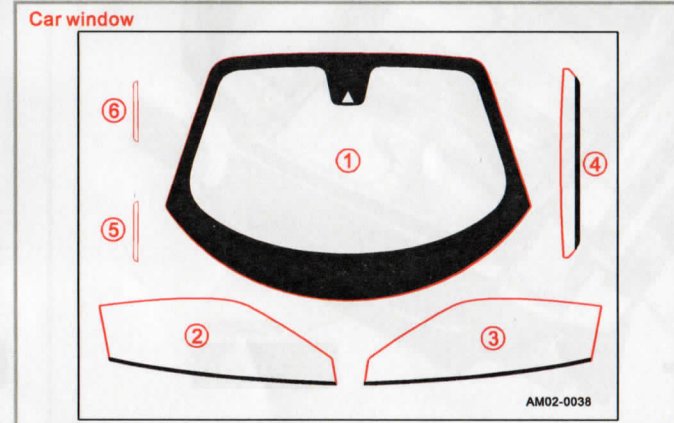

Ferrari F8 Spider 1/24 Scale Full Detail Kit

ALPHA MODEL
AM02-0038

Stamping Dies

Ferrari F8 Spider 1/24 Scale Full Detail Kit

ALPHA MODEL
AM02-0038

Ferrari F8 Spider 1/24 Scale Full Detail Kit

ALPHA MODEL
AM02-0038