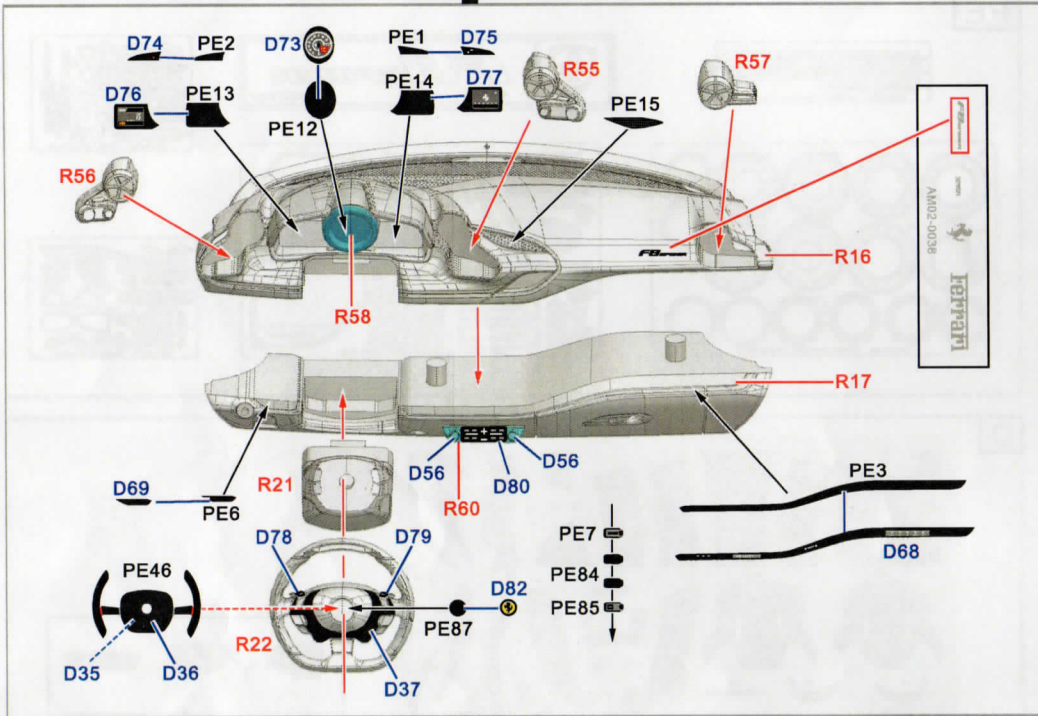

Ferrari F8 Spider 1/24 Scale Full Detail Kit

ALPHA MODEL
AM02-0038

Stamping Dies

Ferrari F8 Spider 1/24 Scale Full Detail Kit

ALPHA MODEL
AM02-0038

Ferrari F8 Spider 1/24 Scale Full Detail Kit

ALPHA MODEL
AM02-0038