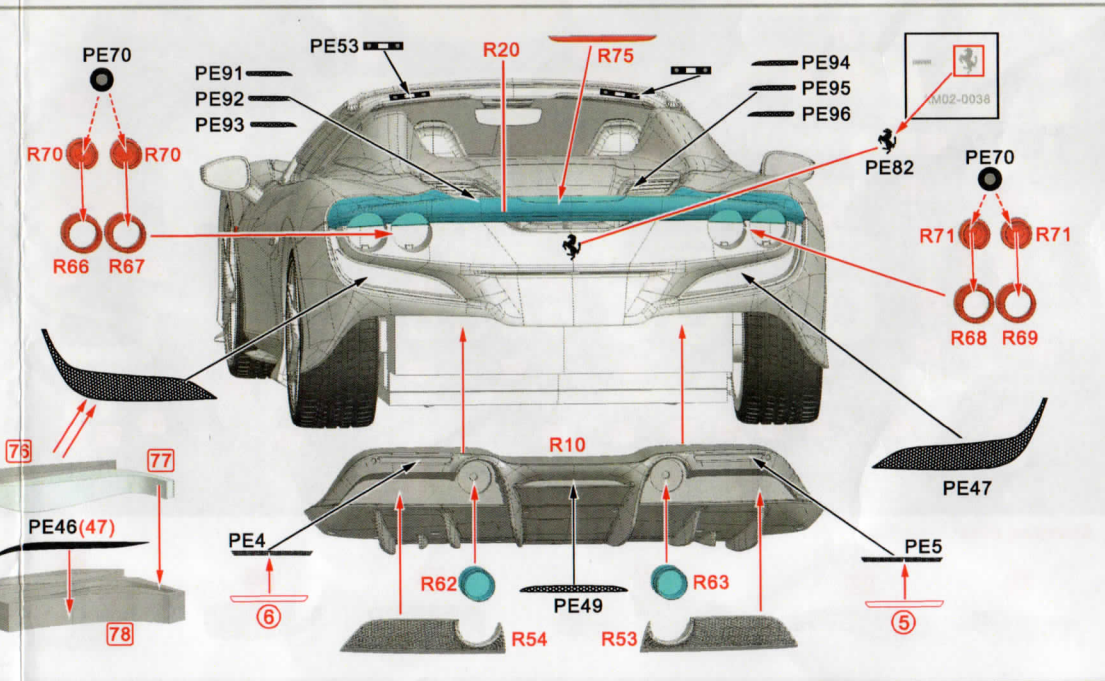

Ferrari F8 Spider 1/24 Scale Full Detail Kit

ALPHA MODEL
AM02-0038

Stamping Dies

Ferrari F8 Spider 1/24 Scale Full Detail Kit

ALPHA MODEL
AM02-0038

Ferrari F8 Spider 1/24 Scale Full Detail Kit

ALPHA MODEL
AM02-0038