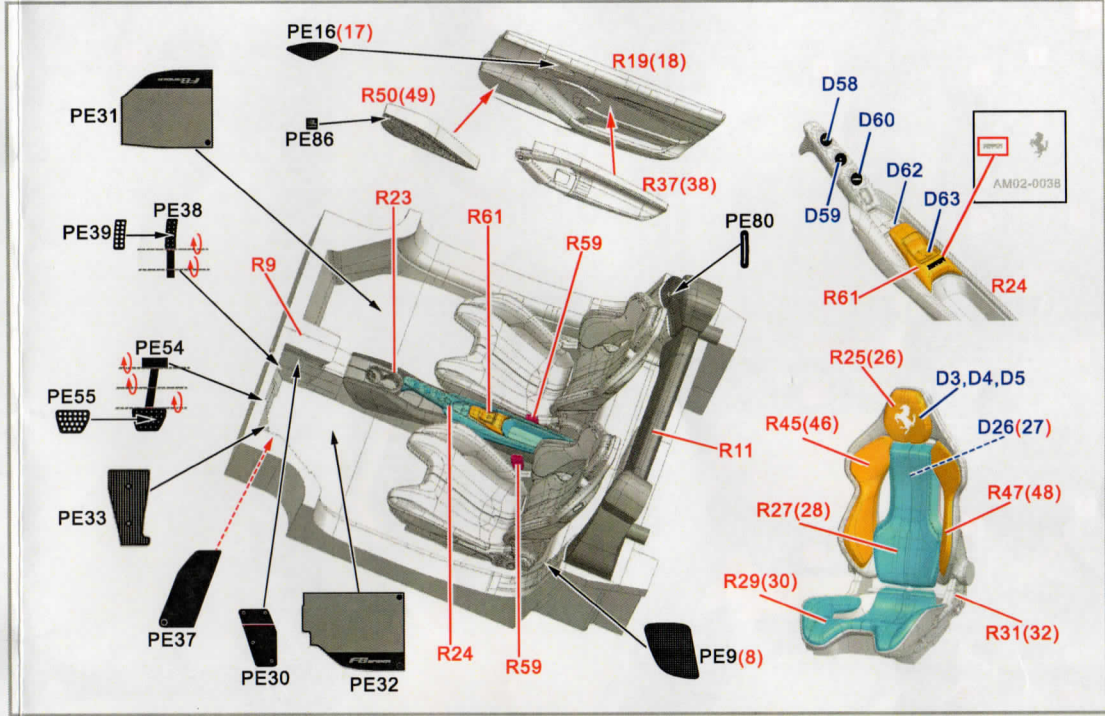

Ferrari F8 Spider 1/24 Scale Full Detail Kit

ALPHA MODEL
AM02-0038

Stamping Dies

Ferrari F8 Spider 1/24 Scale Full Detail Kit

ALPHA MODEL
AM02-0038

Ferrari F8 Spider 1/24 Scale Full Detail Kit

ALPHA MODEL
AM02-0038