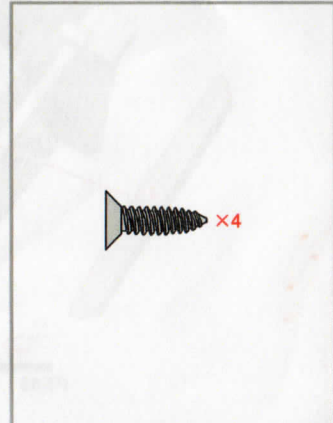

Ferrari F8 Spider 1/24 Scale Full Detail Kit

ALPHA MODEL
AM02-0038

Stamping Dies

Ferrari F8 Spider 1/24 Scale Full Detail Kit

ALPHA MODEL
AM02-0038

Ferrari F8 Spider 1/24 Scale Full Detail Kit

ALPHA MODEL
AM02-0038