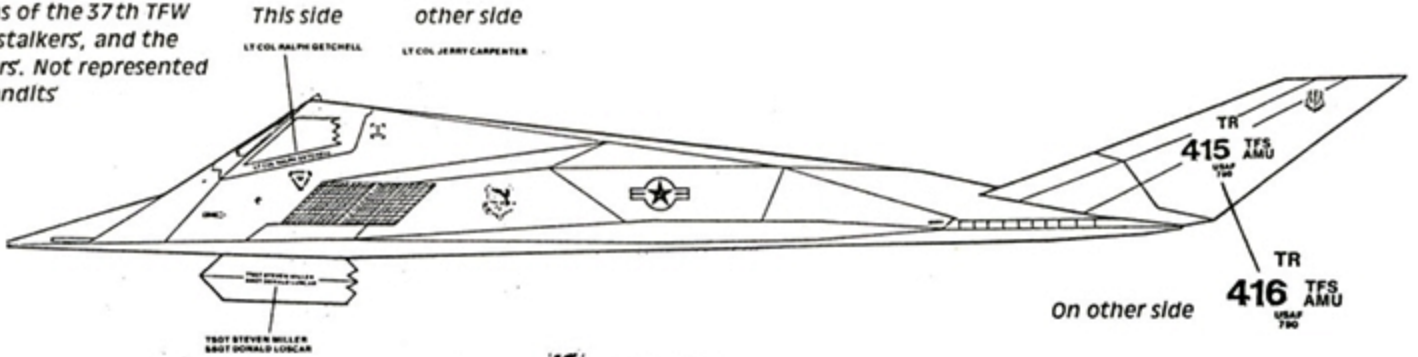

Airshow aircraft representing two of the three squadrons of the 37th TFW the 415th TFW 'Nightstalkers', and the 416th TFS 'Ghost Riders'. Not represented was the 417th TFS 'Bandits'