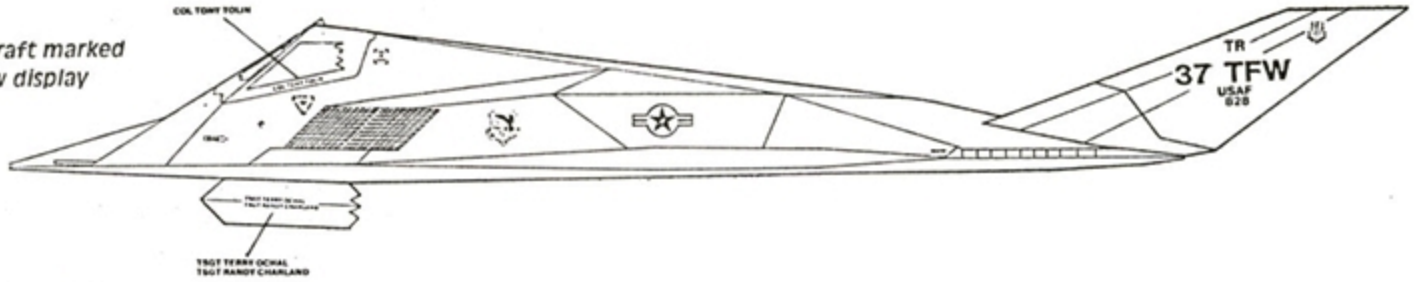

Wing commanders aircraft marked for first F-117A airshow display April, 1990