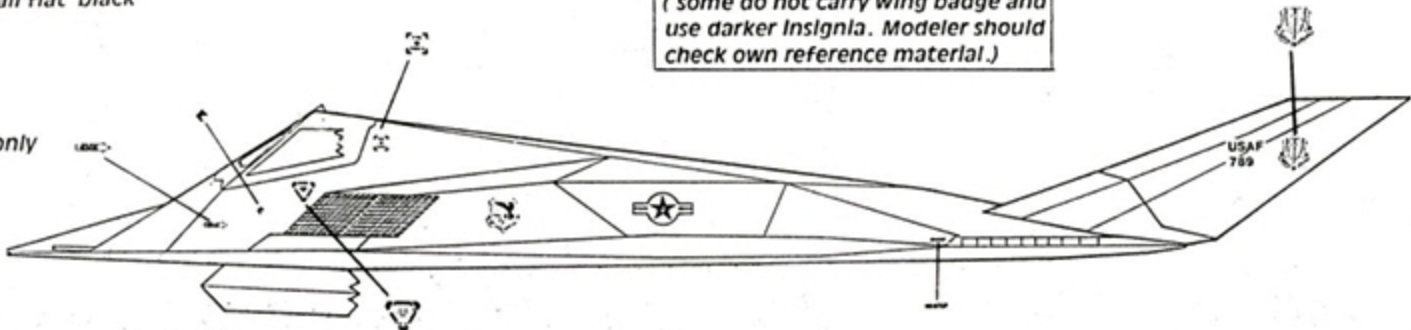

All aircraft overall flat black

Aircraft marked in combat scheme (some do not carry wing badge and use darker insignia. Modeler should check own reference material.)

This side only