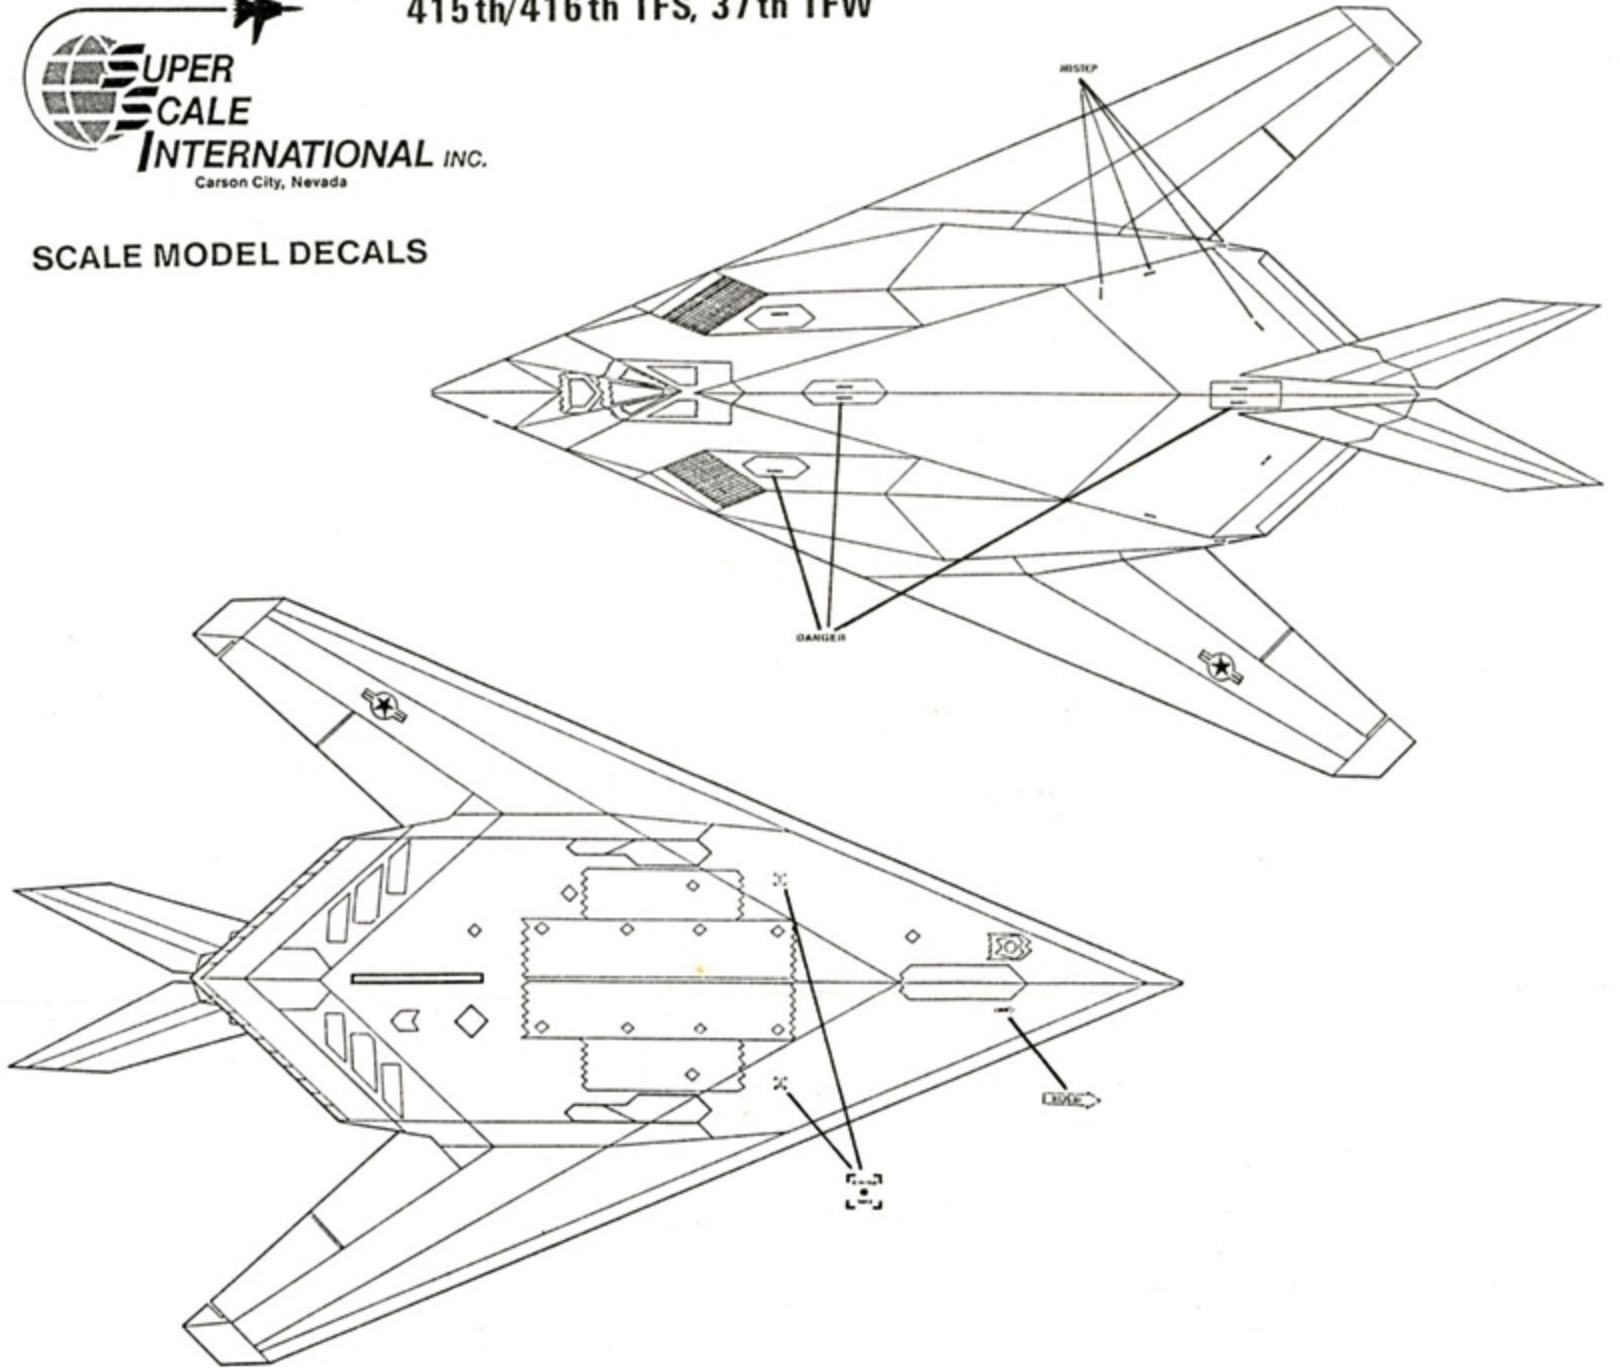

F-117A Stealth Fighters

SuperScale Decal No. 48-402

415th/416th TFS, 37th TFW

SCALE MODEL DECALS

Wing commanders aircraft marked for first F-117A airshow display April, 1990

Airshow aircraft representing two of the three squadrons of the 37th TFW the 415th TFW 'Nightstalkers', and the 416th TFS 'Ghost Riders'. Not represented was the 417th TFS 'Bandits'

Wing commanders aircraft new F-117A from second production batch

All aircraft overall flat black

Aircraft marked in combat scheme (some do not carry wing badge and use darker insignia. Modeler should check own reference material.)