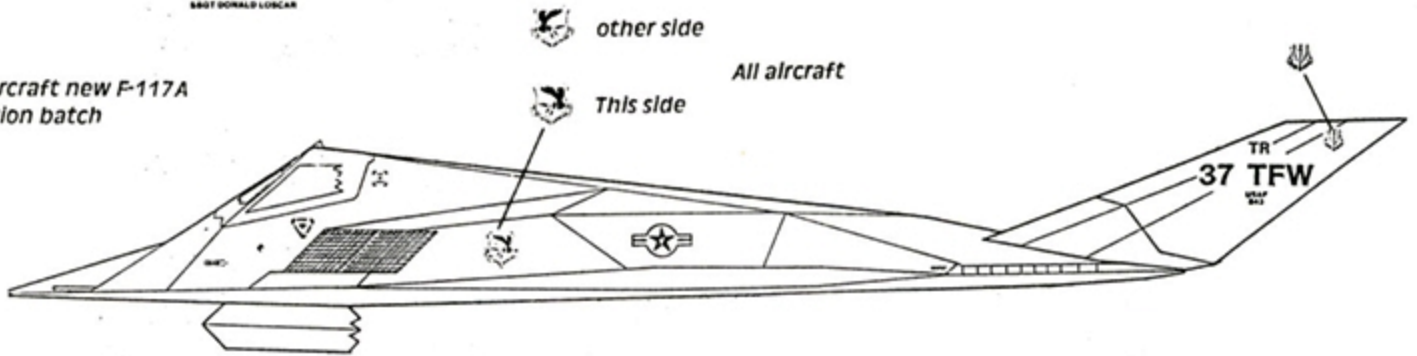

Wing commanders aircraft new F-117A from second production batch