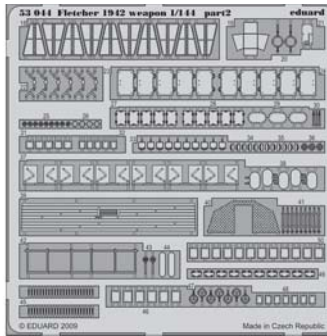

Fletcher 1942 weapons 1/144

eduard

53 044

1/144 scale detail set for REVELL kit • sada detailů pro model 1/144 REVELL