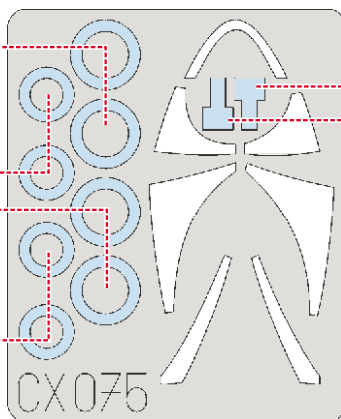

eduard
MASK

F-18E Super Hornet 1/72

The die-cut mask for accurate canopy frame painting of the
Hasegawa scale 1/72 KIT

CX 075

LIQUID MASK ■

2pcs.
N2

2pcs.
N2

2pcs.
N6

2pcs.
N6

J1

1.)

J2

K1

CX075

2.)

3.)