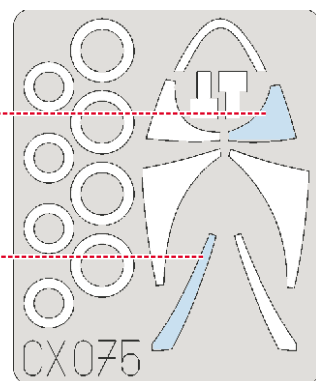

eduard
MASK

F-18E Super Hornet 1/72

The die-cut mask for accurate canopy frame painting of the
Hasegawa scale 1/72 KIT

CX 075

LIQUID MASK ■

2pcs.
N2

2pcs.
N2

2pcs.
N6

2pcs.
N6

J1

1.)

J2

K1

CX075

2.)

3.)

J2

K1

CX075

4.)

INTERIOR COLOR

5.)

CAMOUFLAGE COLOR

6.)

REMOVE MASK

J2

K1

J2

K1

LIQUID MASK ■