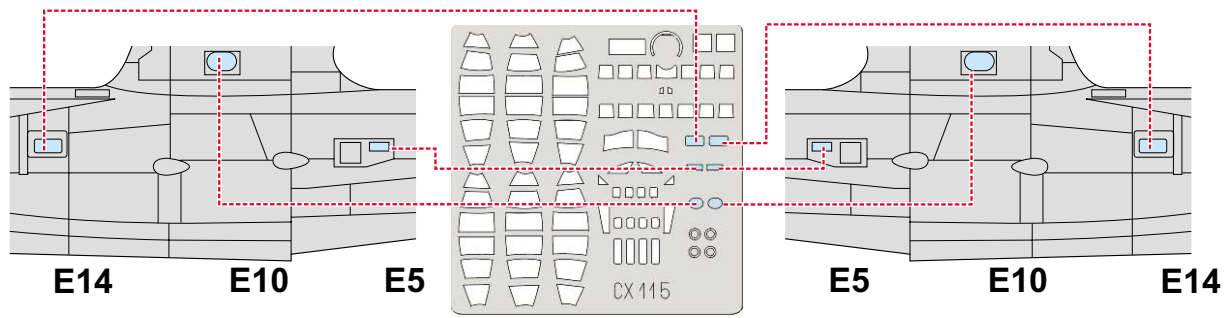

eduard
MASK

PBY-5 Catalina 1/72

The die-cut mask for accurate canopy frame painting of the
Academy scale 1/72 KIT

CX 115

15.)

INTERIOR COLOR
BARVA INTERIÉRU

E1

E12