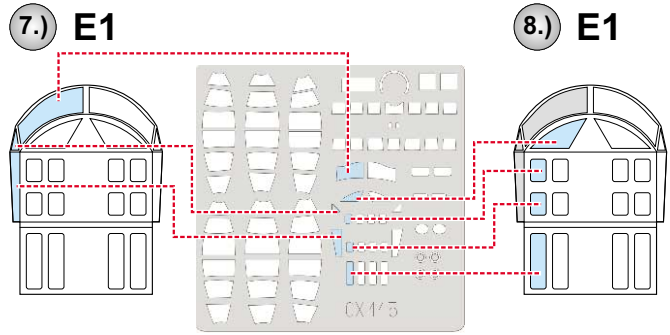

eduard
MASK

PBY-5 Catalina 1/72

The die-cut mask for accurate canopy frame painting of the
Academy scale 1/72 KIT

CX 115

15.)

INTERIOR COLOR
BARVA INTERIÉRU

E1

E12