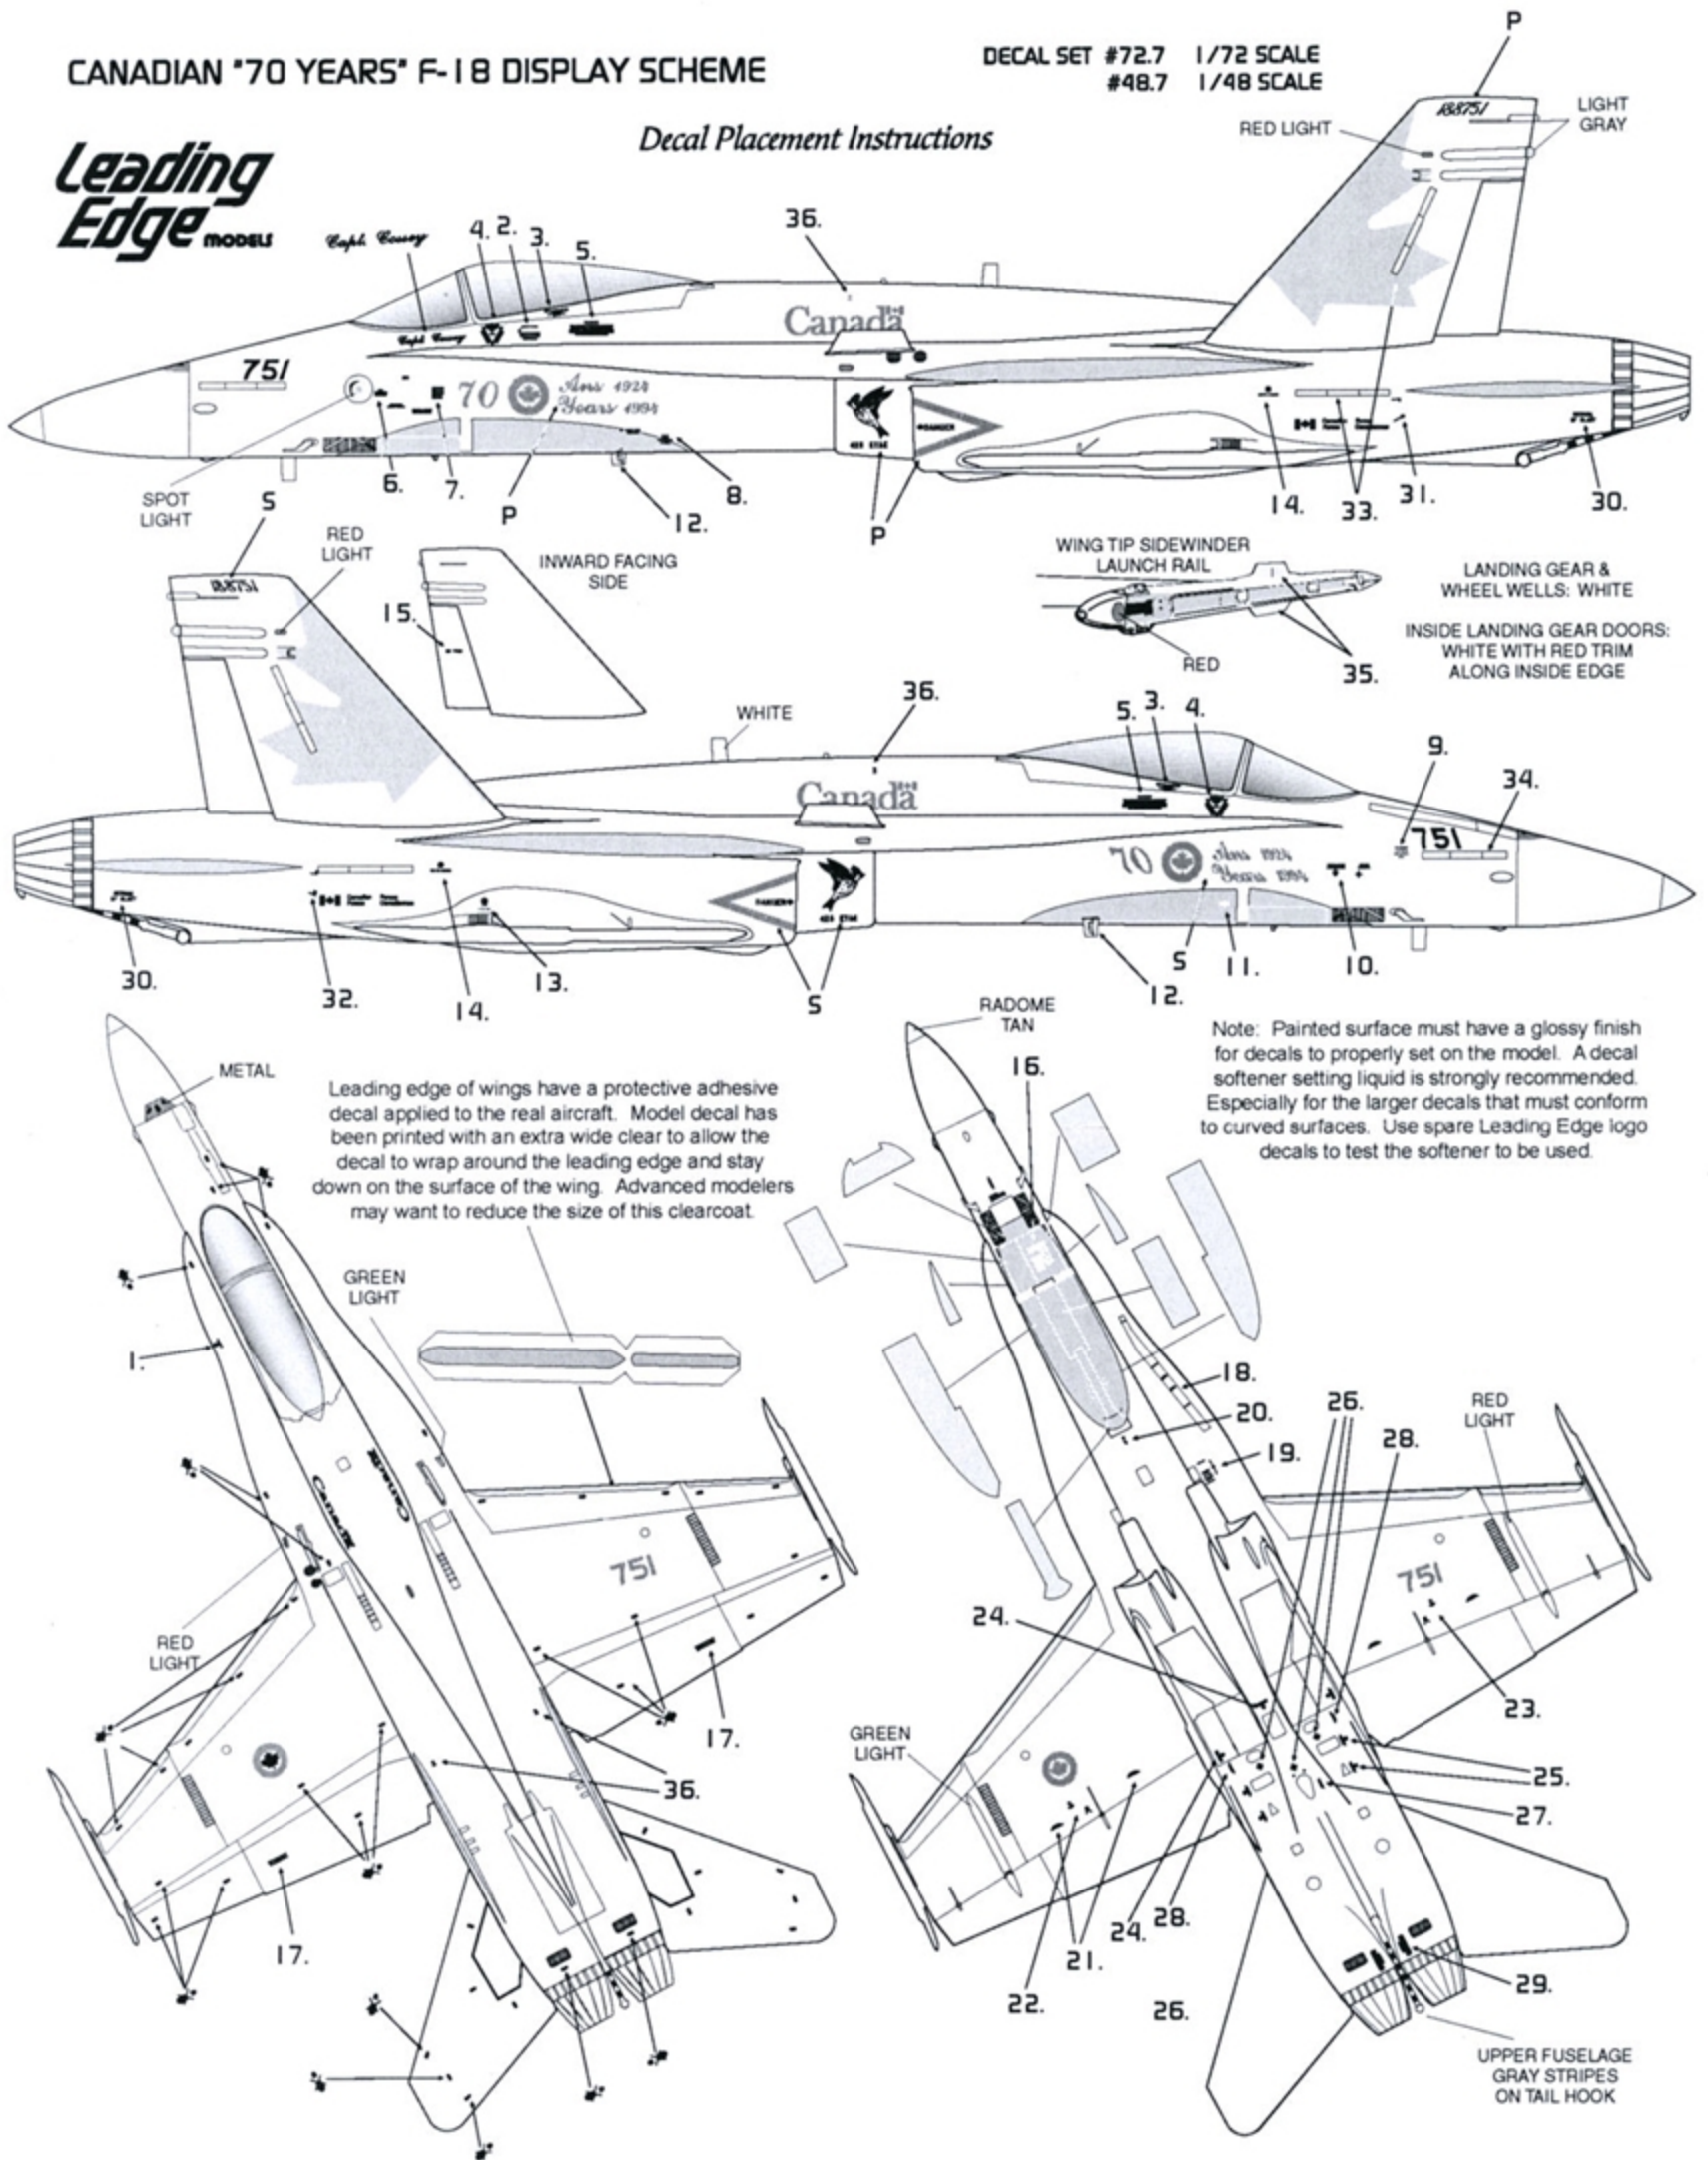

# CAF/RCAF 70TH ANNIVERSARY CF-18

Quality Model Decal

DECAL SET #72.07 1/72 SCALE  
#48.07 1/48 SCALE

**Leading  
Edge** MODELS

"70 Years" F-18  
425 Squadron  
CFB Bagotville  
Quebec, Canada  
1995

-  GLOSS WHITE
-  LIGHT GRAY  
FS #11140
-  MEDIUM GRAY  
FS #36375
-  RADOME TAN  
FS #11140

# CANADIAN '70 YEARS' F-18 DISPLAY SCHEME

DECAL SET #72.7 1/72 SCALE  
#48.7 1/48 SCALE

**Leading Edge**  
MODELS

## Decal Placement Instructions

Leading edge of wings have a protective adhesive decal applied to the real aircraft. Model decal has been printed with an extra wide clear to allow the decal to wrap around the leading edge and stay down on the surface of the wing. Advanced modelers may want to reduce the size of this clearcoat.

Note: Painted surface must have a glossy finish for decals to properly set on the model. A decal softener setting liquid is strongly recommended. Especially for the larger decals that must conform to curved surfaces. Use spare Leading Edge logo decals to test the softener to be used.