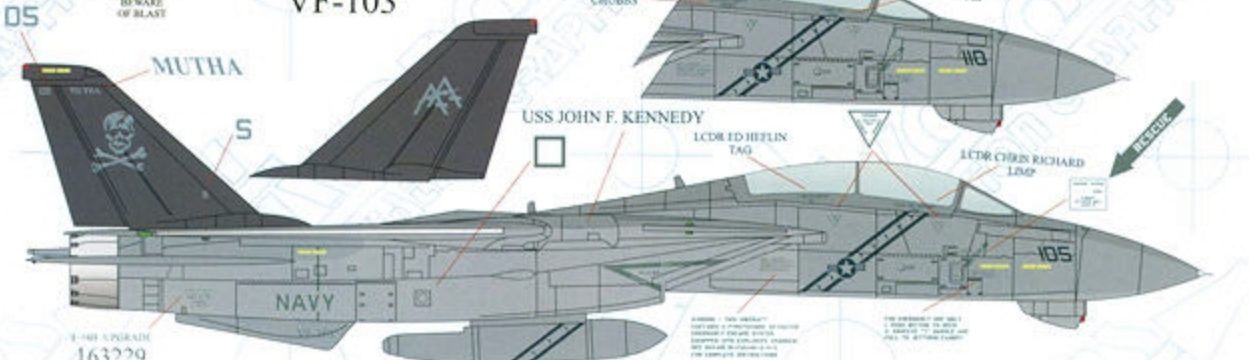

Two Accurate, Two Colorful  
Twobobs!

- WHAT'S OUT THERE?
- 1/48 Hasegawa F-14B
- 1/48 Italeri F-14B
- Black Box F-14B Cockpit Set
- Aires F-14 Wheel Bay
- Aeroclub GRU-7 Ejection Seat
- Verlinden GRU-7 Ejection Seat
- EZ Mask Canopy Mask