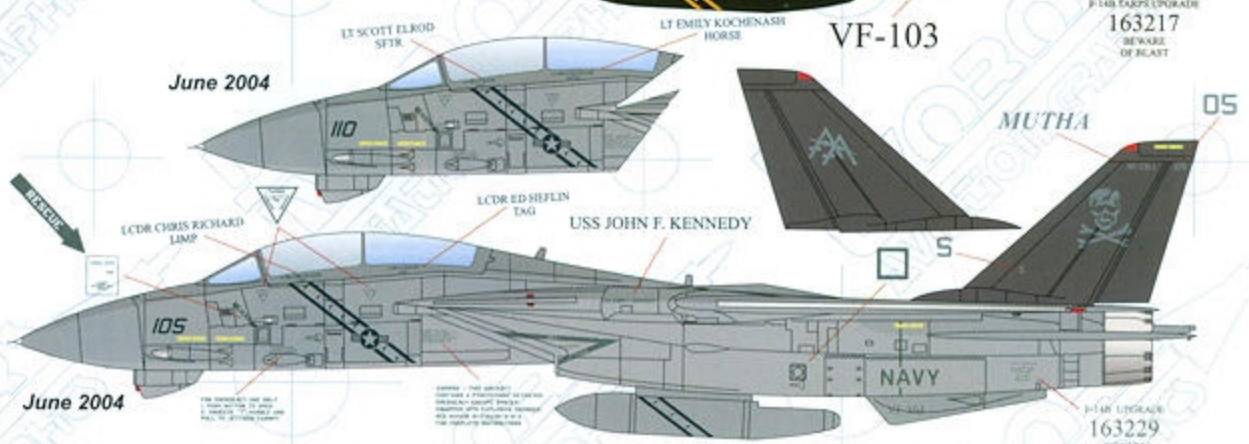

Two Accurate, Two Colorful  
Twobobs!

- WHAT'S OUT THERE?
- 1/48 Hasegawa F-14B
- 1/48 Italeri F-14B
- Black Box F-14B Cockpit Set
- Aires F-14 Wheel Bay
- Aeroclub GRU-7 Ejection Seat
- Verlinden GRU-7 Ejection Seat
- EZ Mask Canopy Mask