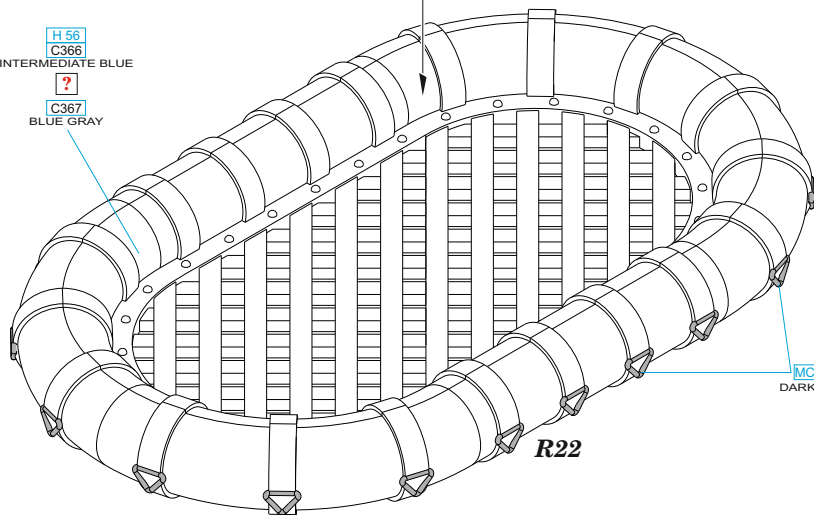

H 56
C366
INTERMEDIATE BLUE
?
C367
BLUE GRAY

H 56
C366
INTERMEDIATE BLUE
?
C367
BLUE GRAY