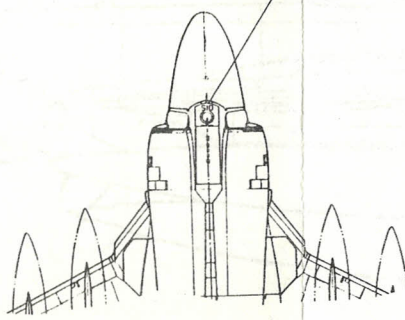

MICROSCALE DECAL NUMBER 48-309

A-6E's, USN
VA-42, VA-55, VA-176
LOW VISIBILITY

VA-42 NAS OCEANA, VIRGINIA

VA-55 NAS OCEANA, VIRGINIA

VA-176 NAS OCEANA, VIRGINIA

SOME AIRCRAFT HAVE WALKWAY PATTERNS ON UPPER FUSELAGE, ALTHOUGH NOT COMMONLY USED THEY HAVE BEEN PROVIDED TO USE AT YOUR OWN DISCRETION

NUMBER PLACED HERE ABOVE LIGHT ON NOSE WHEEL DOOR

LIGHT GRAY LOWER SURFACES
 MOST OF UPPER SURFACES ARE MEDIUM GRAY
 UPPER NOSE, FRONT OF WINGS
 AND STABILIZERS ARE DARK GRAY
 SOME FUEL TANKS ARE DARKER GRAY
 ABOVE AND LIGHTER GRAY BELOW

STARBOARD SIDE IS A MIRROR IMAGE OF PORT SIDE