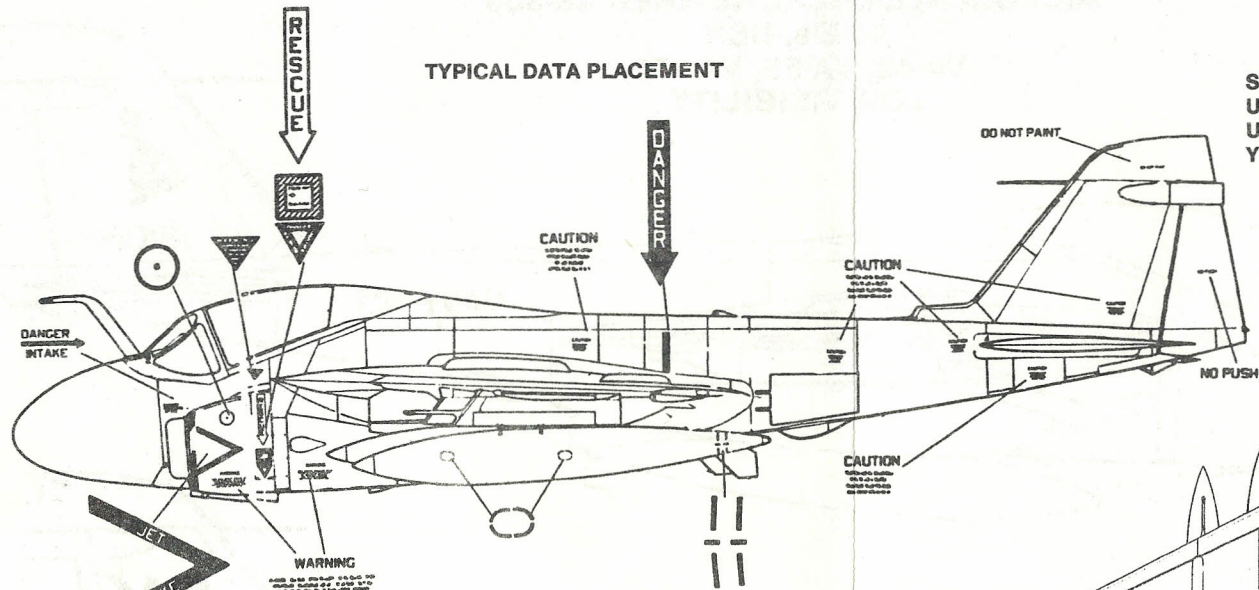

MICROSCALE DECAL NUMBER 48-309

A-6E's, USN
VA-42, VA-55, VA-176
LOW VISIBILITY

VA-42 NAS OCEANA, VIRGINIA

VA-55 NAS OCEANA, VIRGINIA

VA-176 NAS OCEANA, VIRGINIA

SOME AIRCRAFT HAVE WALKWAY PATTERNS ON UPPER FUSELAGE, ALTHOUGH NOT COMMONLY USED THEY HAVE BEEN PROVIDED TO USE AT YOUR OWN DISCRETION

NUMBER PLACED HERE ABOVE LIGHT ON NOSE WHEEL DOOR

LIGHT GRAY LOWER SURFACES
 MOST OF UPPER SURFACES ARE MEDIUM GRAY
 UPPER NOSE, FRONT OF WINGS
 AND STABILIZERS ARE DARK GRAY
 SOME FUEL TANKS ARE DARKER GRAY
 ABOVE AND LIGHTER GRAY BELOW

STARBOARD SIDE IS A MIRROR IMAGE OF PORT SIDE