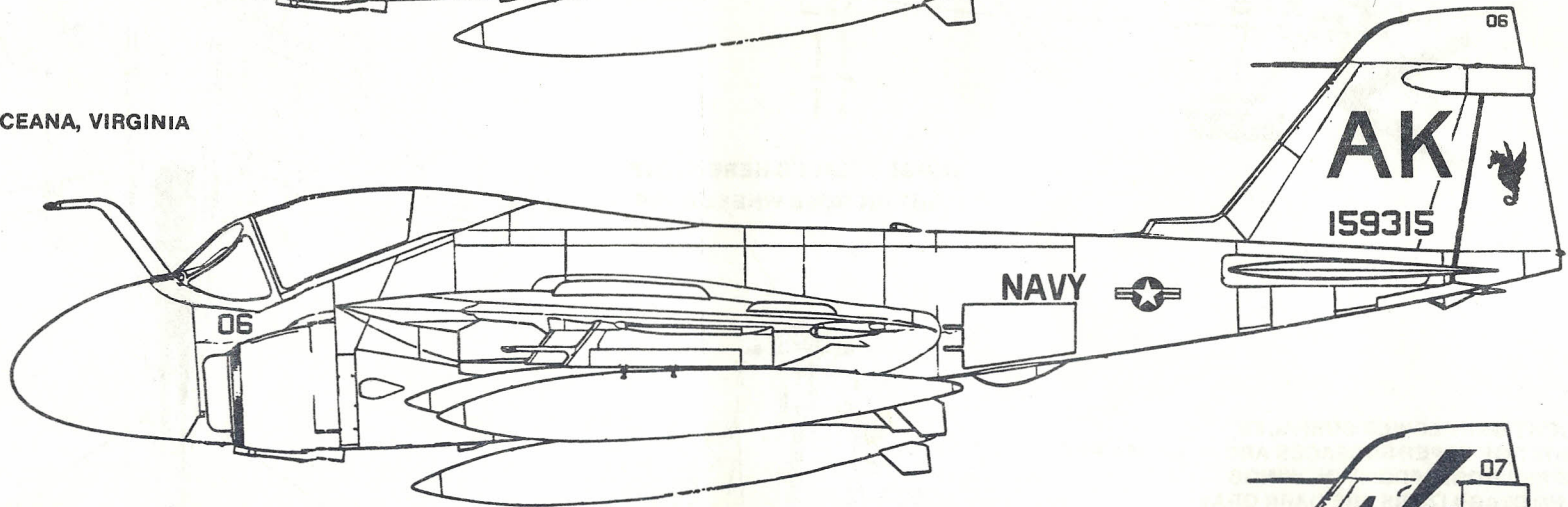

MICROSCALE DECAL NUMBER 48-309

A-6E's, USN
VA-42, VA-55, VA-176
LOW VISIBILITY

VA-42 NAS OCEANA, VIRGINIA

VA-55 NAS OCEANA, VIRGINIA

VA-176 NAS OCEANA, VIRGINIA

SOME AIRCRAFT HAVE WALKWAY PATTERNS ON UPPER FUSELAGE, ALTHOUGH NOT COMMONLY USED THEY HAVE BEEN PROVIDED TO USE AT YOUR OWN DISCRETION

NUMBER PLACED HERE ABOVE LIGHT ON NOSE WHEEL DOOR

LIGHT GRAY LOWER SURFACES
 MOST OF UPPER SURFACES ARE MEDIUM GRAY
 UPPER NOSE, FRONT OF WINGS
 AND STABILIZERS ARE DARK GRAY
 SOME FUEL TANKS ARE DARKER GRAY
 ABOVE AND LIGHTER GRAY BELOW

STARBOARD SIDE IS A MIRROR IMAGE OF PORT SIDE