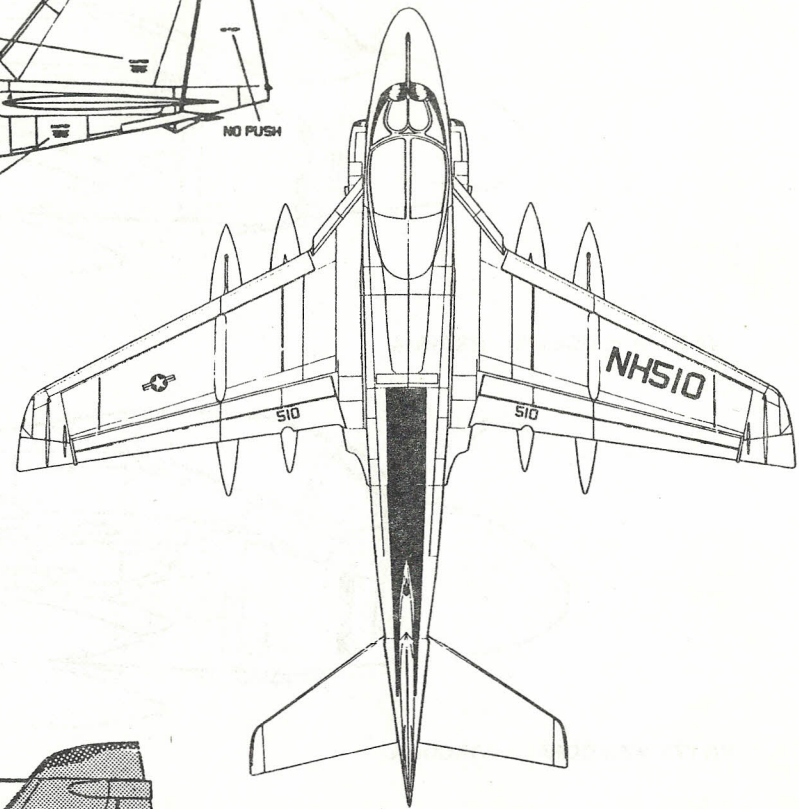

MICROSCALE DECAL NUMBER 48-309

A-6E's, USN
VA-42, VA-55, VA-176
LOW VISIBILITY

VA-42 NAS OCEANA, VIRGINIA

VA-55 NAS OCEANA, VIRGINIA

VA-176 NAS OCEANA, VIRGINIA

SOME AIRCRAFT HAVE WALKWAY PATTERNS ON UPPER FUSELAGE, ALTHOUGH NOT COMMONLY USED THEY HAVE BEEN PROVIDED TO USE AT YOUR OWN DISCRETION

NUMBER PLACED HERE ABOVE LIGHT ON NOSE WHEEL DOOR

LIGHT GRAY LOWER SURFACES
 MOST OF UPPER SURFACES ARE MEDIUM GRAY
 UPPER NOSE, FRONT OF WINGS
 AND STABILIZERS ARE DARK GRAY
 SOME FUEL TANKS ARE DARKER GRAY
 ABOVE AND LIGHTER GRAY BELOW

STARBOARD SIDE IS A MIRROR IMAGE OF PORT SIDE