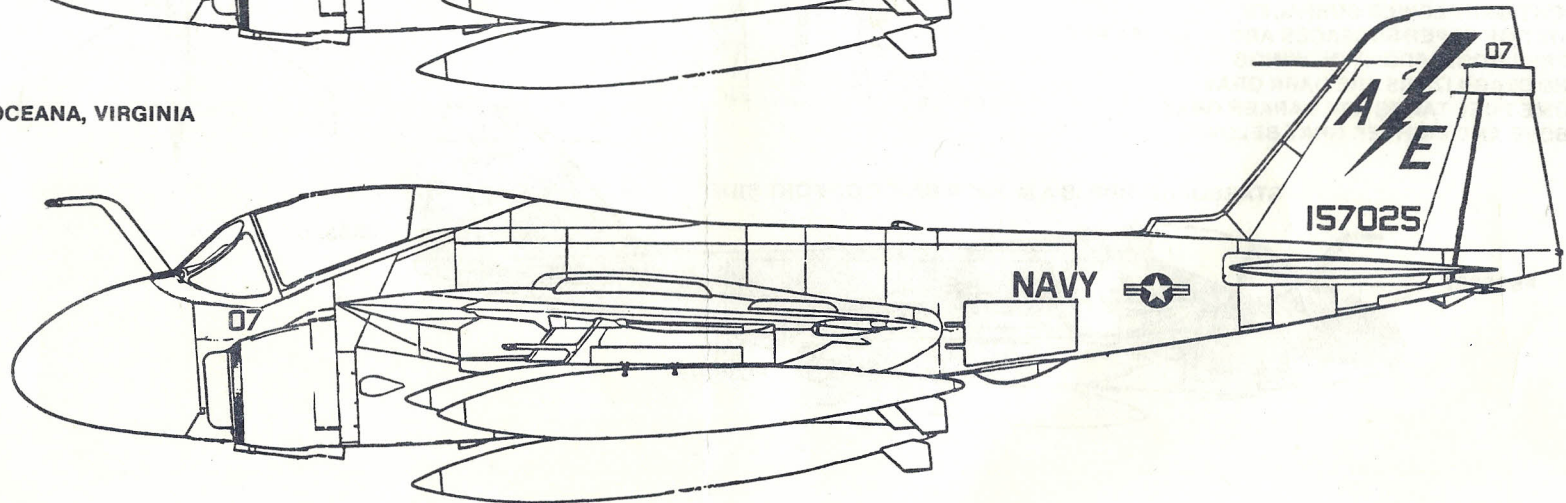

MICROSCALE DECAL NUMBER 48-309

A-6E's, USN
VA-42, VA-55, VA-176
LOW VISIBILITY

VA-42 NAS OCEANA, VIRGINIA

VA-55 NAS OCEANA, VIRGINIA

VA-176 NAS OCEANA, VIRGINIA

SOME AIRCRAFT HAVE WALKWAY PATTERNS ON UPPER FUSELAGE, ALTHOUGH NOT COMMONLY USED THEY HAVE BEEN PROVIDED TO USE AT YOUR OWN DISCRETION

NUMBER PLACED HERE ABOVE LIGHT ON NOSE WHEEL DOOR

LIGHT GRAY LOWER SURFACES
 MOST OF UPPER SURFACES ARE MEDIUM GRAY
 UPPER NOSE, FRONT OF WINGS
 AND STABILIZERS ARE DARK GRAY
 SOME FUEL TANKS ARE DARKER GRAY
 ABOVE AND LIGHTER GRAY BELOW

STARBOARD SIDE IS A MIRROR IMAGE OF PORT SIDE