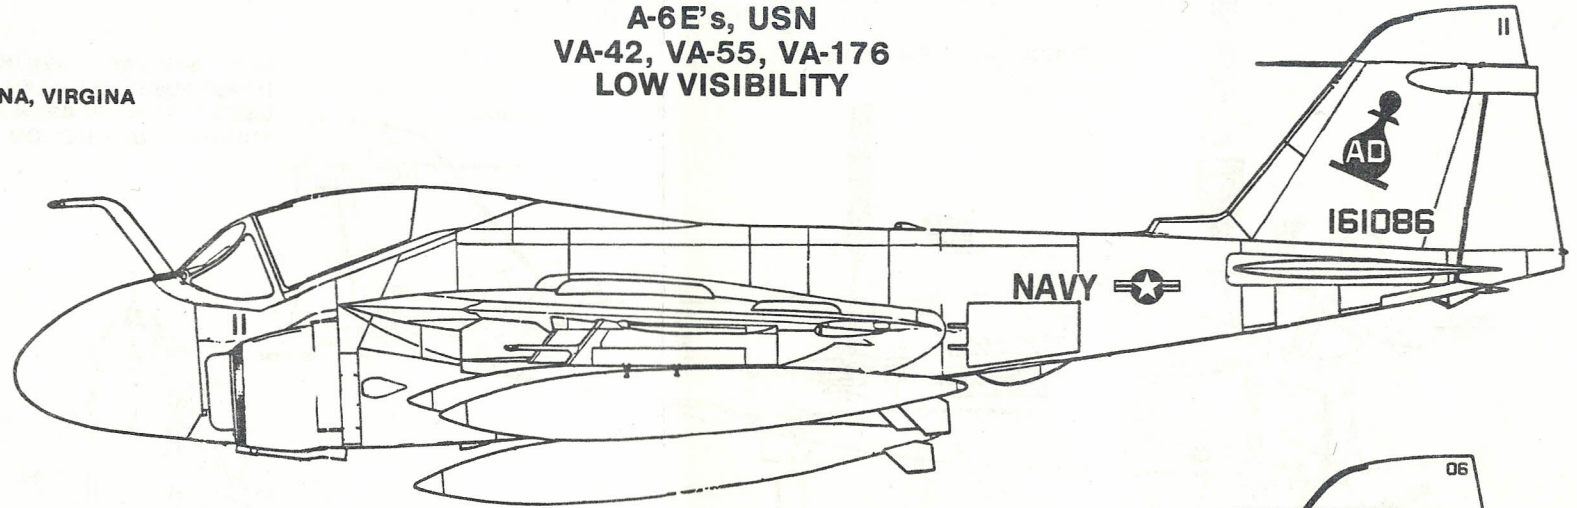

MICROSCALE DECAL NUMBER 48-309

A-6E's, USN
VA-42, VA-55, VA-176
LOW VISIBILITY

VA-42 NAS OCEANA, VIRGINIA

VA-55 NAS OCEANA, VIRGINIA

VA-176 NAS OCEANA, VIRGINIA

SOME AIRCRAFT HAVE WALKWAY PATTERNS ON UPPER FUSELAGE, ALTHOUGH NOT COMMONLY USED THEY HAVE BEEN PROVIDED TO USE AT YOUR OWN DISCRETION

NUMBER PLACED HERE ABOVE LIGHT ON NOSE WHEEL DOOR

LIGHT GRAY LOWER SURFACES
 MOST OF UPPER SURFACES ARE MEDIUM GRAY
 UPPER NOSE, FRONT OF WINGS
 AND STABILIZERS ARE DARK GRAY
 SOME FUEL TANKS ARE DARKER GRAY
 ABOVE AND LIGHTER GRAY BELOW

STARBOARD SIDE IS A MIRROR IMAGE OF PORT SIDE