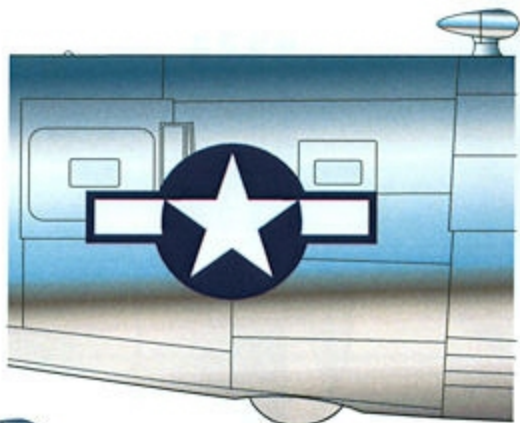

LIMITED EDITION!

CED48272

B-24

National Insignia Late

**Cutting
Edge**

®

P.O. Box 3956
Merrifield, VA 22116
USA

MODELWORKS www.meteorprod.com

45" Willow Run B-24H
from 42-7718 to 42-7769
42-50277 to 42-52776
42-94729 to 4294794

45" Tulsa B-24H-25 42-51104 to B-24J

45" Tulsa B-24H
from 41-28800 to 41-29006
from 42-51077 to 42-51103

65" Willow Run B-24H from 42-7475 to 42-7718
Tulsa up to 41-28800