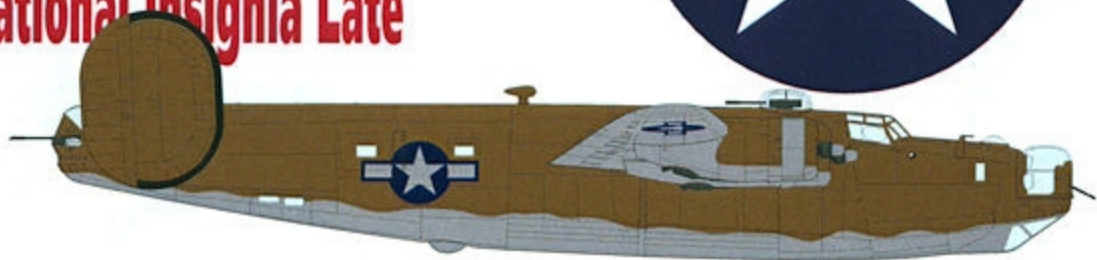

LIMITED EDITION!

CED48272

B-24

National Insignia Late

**Cutting
Edge**

®

P.O. Box 3956
Merrifield, VA 22116
USA

MODELWORKS www.meteorprod.com