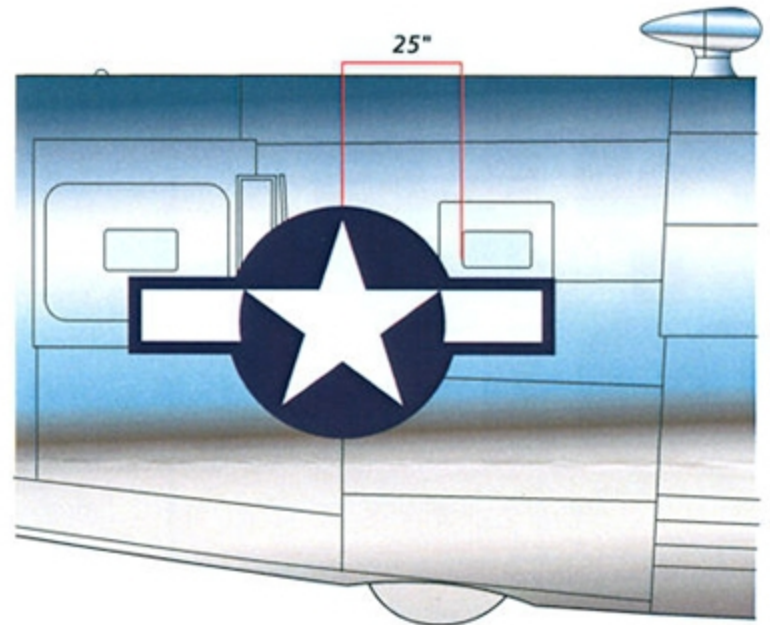

LIMITED EDITION!

CED48272

B-24

National Insignia Late

**Cutting
Edge**

®

P.O. Box 3956
Merrifield, VA 22116
USA

MODELWORKS www.meteorprod.com

45" Willow Run B-24H
from 42-7718 to 42-7769
42-50277 to 42-52776
42-94729 to 4294794

45" Tulsa B-24H-25 42-51104 to B-24J

45" Tulsa B-24H
from 41-28800 to 41-29006
from 42-51077 to 42-51103

65" Willow Run B-24H from 42-7475 to 42-7718
Tulsa up to 41-28800