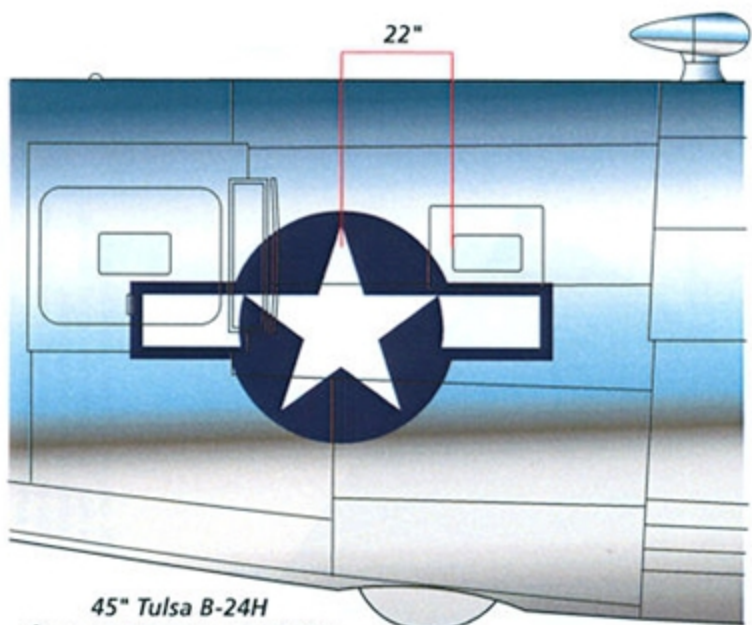

LIMITED EDITION!

CED48272

B-24

National Insignia Late

**Cutting
Edge**

®

P.O. Box 3956
Merrifield, VA 22116
USA

MODELWORKS www.meteorprod.com

45" Willow Run B-24H
from 42-7718 to 42-7769
42-50277 to 42-52776
42-94729 to 4294794

45" Tulsa B-24H-25 42-51104 to B-24J

45" Tulsa B-24H
from 41-28800 to 41-29006
from 42-51077 to 42-51103

65" Willow Run B-24H from 42-7475 to 42-7718
Tulsa up to 41-28800