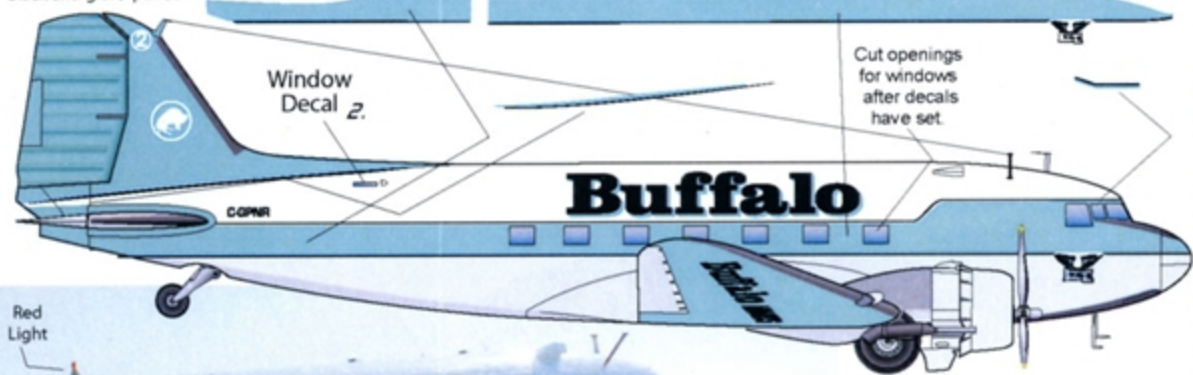

*Leading
Edge* MODELS

Buffalo Airways C-47

www.lemdecal.com

Kevin Joudrie photo

BUFFALO AIRWAYS C-47 C-GPNR "SUMMER WAGES"

DECAL SET #72.82 1/72 SCALE

C-GPNR, built in 1944 was RCAF KG802 (CAF 13333) in military service until Buffalo Airways purchased the aircraft with 13,000 hrs flying time in 1980.