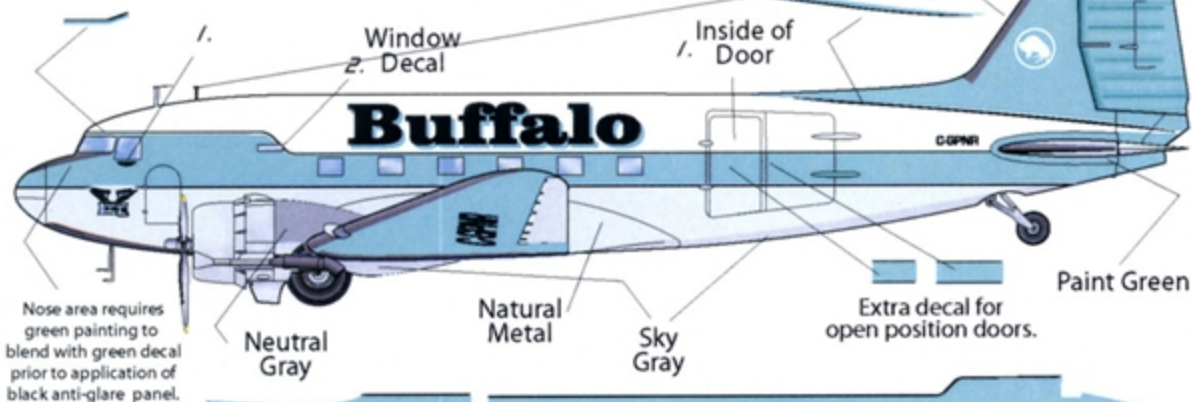

*Leading
Edge* MODELS

Buffalo Airways C-47

www.lemdecal.com

Kevin Joudrie photo

BUFFALO AIRWAYS C-47 C-GPNR "SUMMER WAGES"

DECAL SET #72.82 1/72 SCALE

C-GPNR, built in 1944 was RCAF KG802 (CAF 13333) in military service until Buffalo Airways purchased the aircraft with 13,000 hrs flying time in 1980.