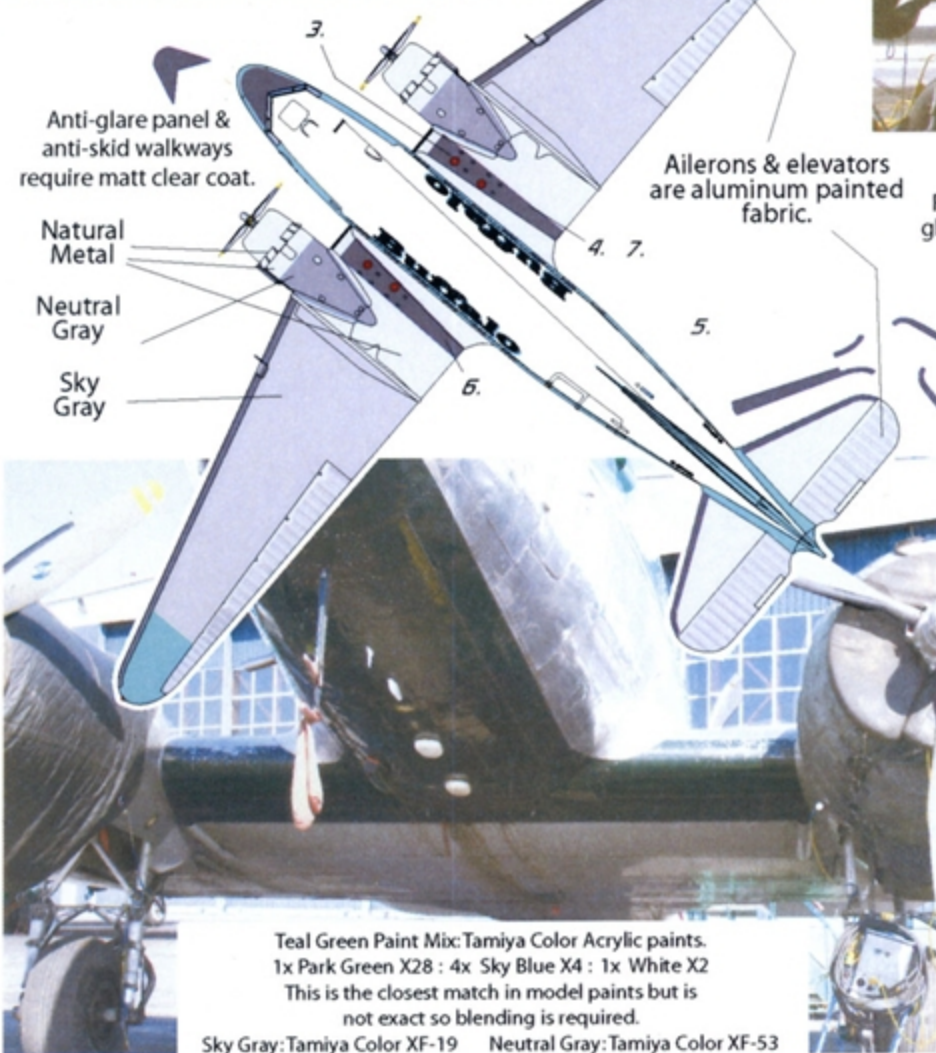

*Leading
Edge* MODELS

Buffalo Airways C-47

www.lemdecal.com

Kevin Joudrie photo

BUFFALO AIRWAYS C-47 C-GPNR "SUMMER WAGES"

DECAL SET #72.82 1/72 SCALE

C-GPNR, built in 1944 was RCAF KG802 (CAF 13333) in military service until Buffalo Airways purchased the aircraft with 13,000 hrs flying time in 1980.