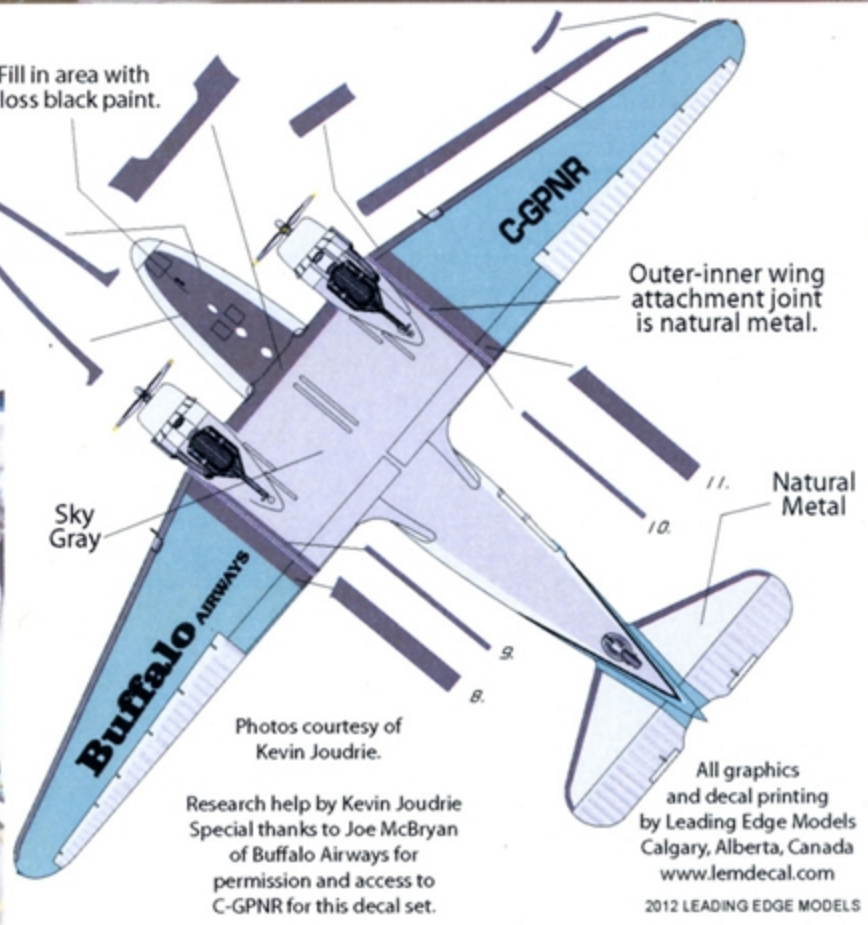

*Leading
Edge* MODELS

Buffalo Airways C-47

www.lemdecal.com

Kevin Joudrie photo

BUFFALO AIRWAYS C-47 C-GPNR "SUMMER WAGES"

DECAL SET #72.82 1/72 SCALE

C-GPNR, built in 1944 was RCAF KG802 (CAF 13333) in military service until Buffalo Airways purchased the aircraft with 13,000 hrs flying time in 1980.