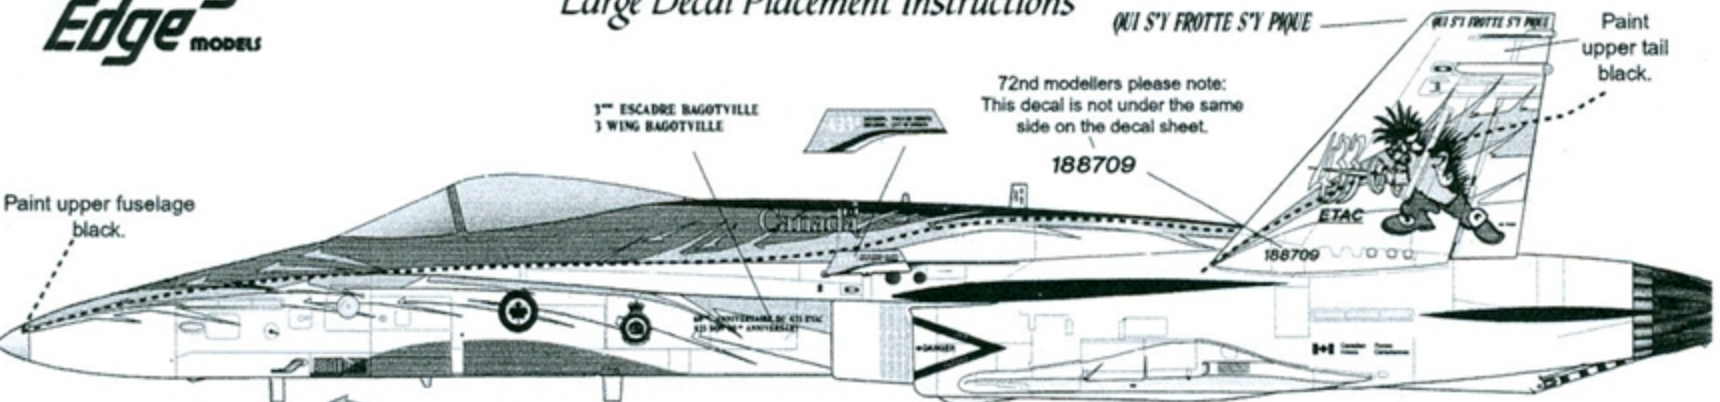

QUI S'Y FROTTE S'Y PIQUE
Paint upper tail black.

72nd modellers please note:
This decal is not under the same side on the decal sheet.

Paint upper fuselage black.

AGMEN PRIMUM LIBERTATIS

Lex fence decals are slightly oversized on the edges. Trim after decal has set.

Apply these overtop large decal.

Irregular maple leaf on actual aircraft for fuselage. Two upper wing roundels is also correct for this aircraft.

Optional Decals:
The upper fuselage decal is a bit tricky to apply. Open air brake is the easiest option.
Option 1: One piece decal
Option 2: Separate air brake decal.
Option 3: Air brake to tail decal applied at far back if one piece decal does not apply. Modellers may require this option if having problems.

Option:
Extra decal to paint orange under decal.

1/48 Option:
Extra decals for flaps in down position.

Option:
Extra decal to paint orange under decal.