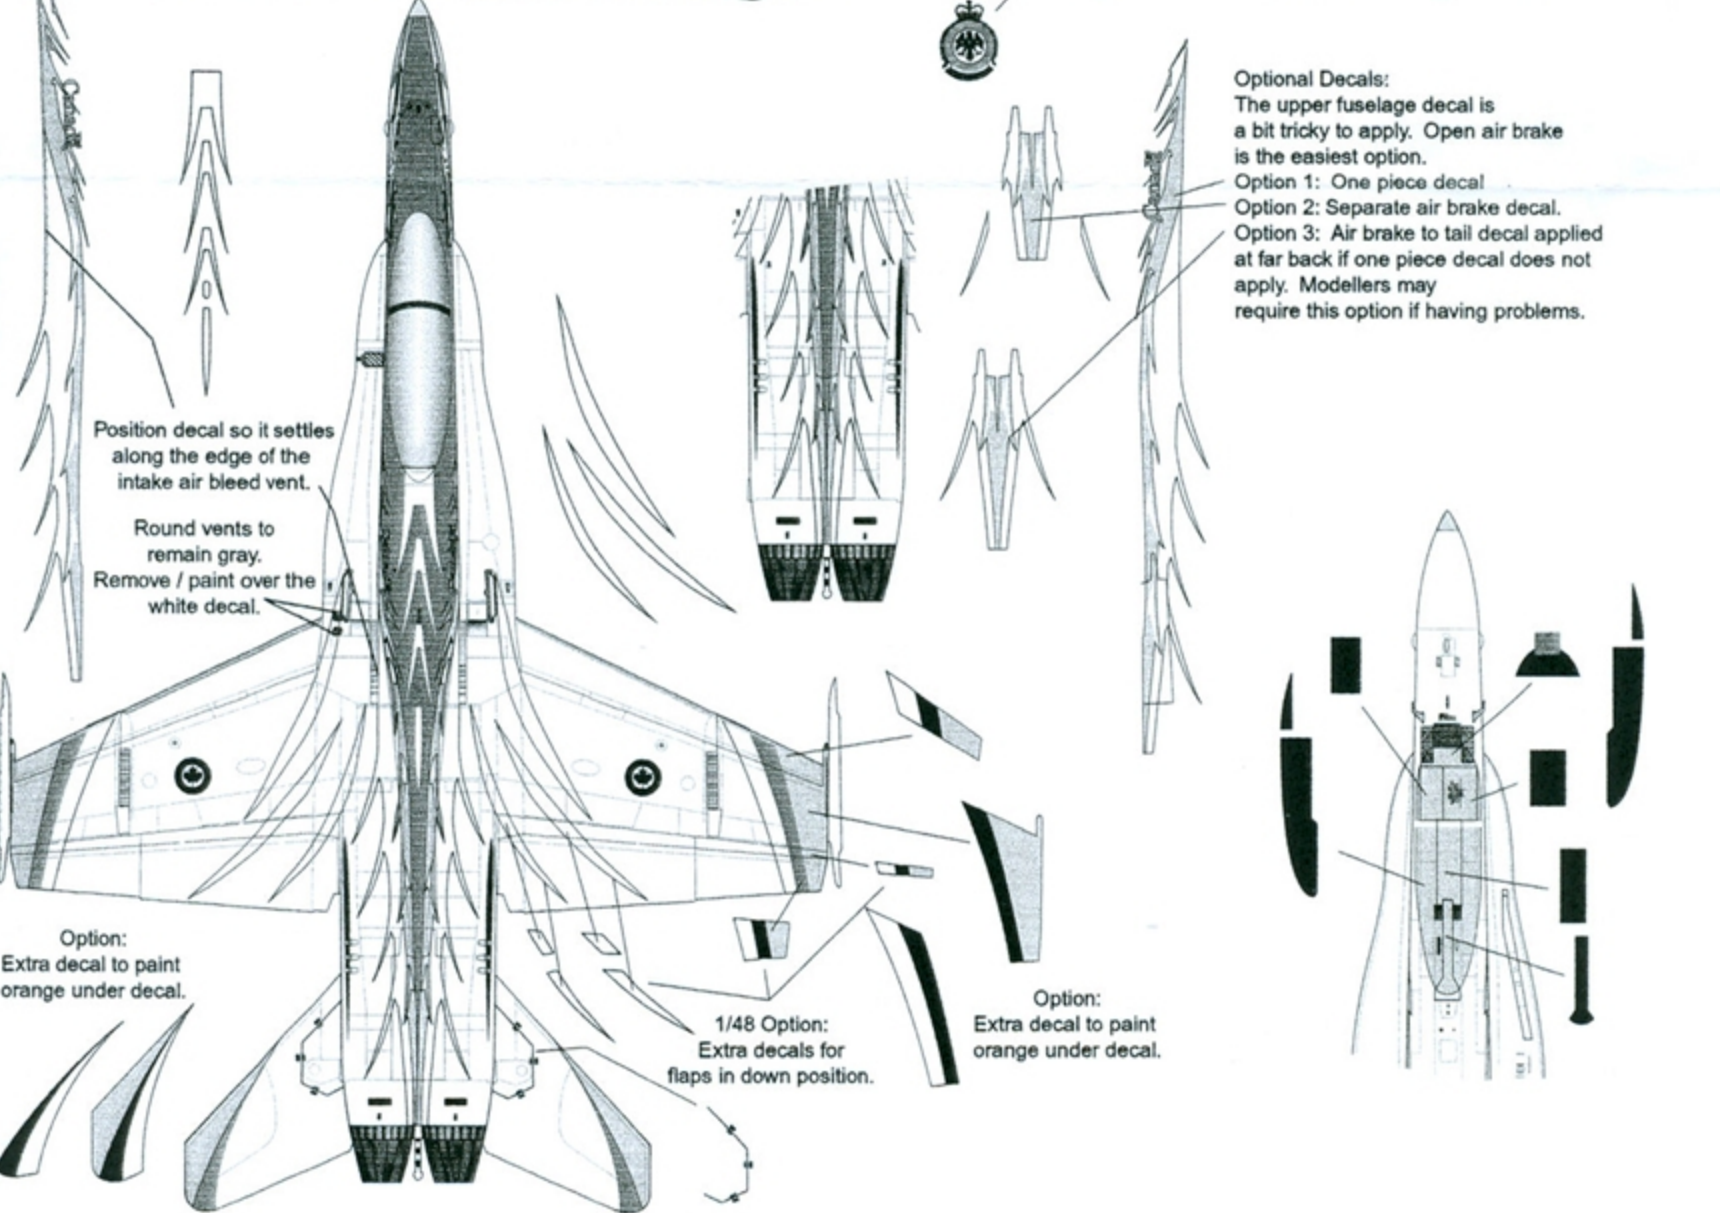

CAF CF-18 433 SQUADRON 60TH SPECIAL

Quality Model Decal

DECAL SET #72.48 1/72 SCALE
#48.48 1/48 SCALE

**Leading
Edge** MODELS

*433 Sqn.
60 Years*

*Centennial of
Flight*

LIGHT GRAY
FS #36375

MEDIUM GRAY
FS #35237

RADOME TAN
FS #11140

QUI S'Y FROTTE S'Y PIQUE
Paint upper tail black.

72nd modellers please note:
This decal is not under the same side on the decal sheet.

Paint upper fuselage black.

AGMEN PRIMUM LIBERTATIS

Lex fence decals are slightly oversized on the edges. Trim after decal has set.

Apply these overtop large decal.

Irregular maple leaf on actual aircraft for fuselage. Two upper wing roundels is also correct for this aircraft.