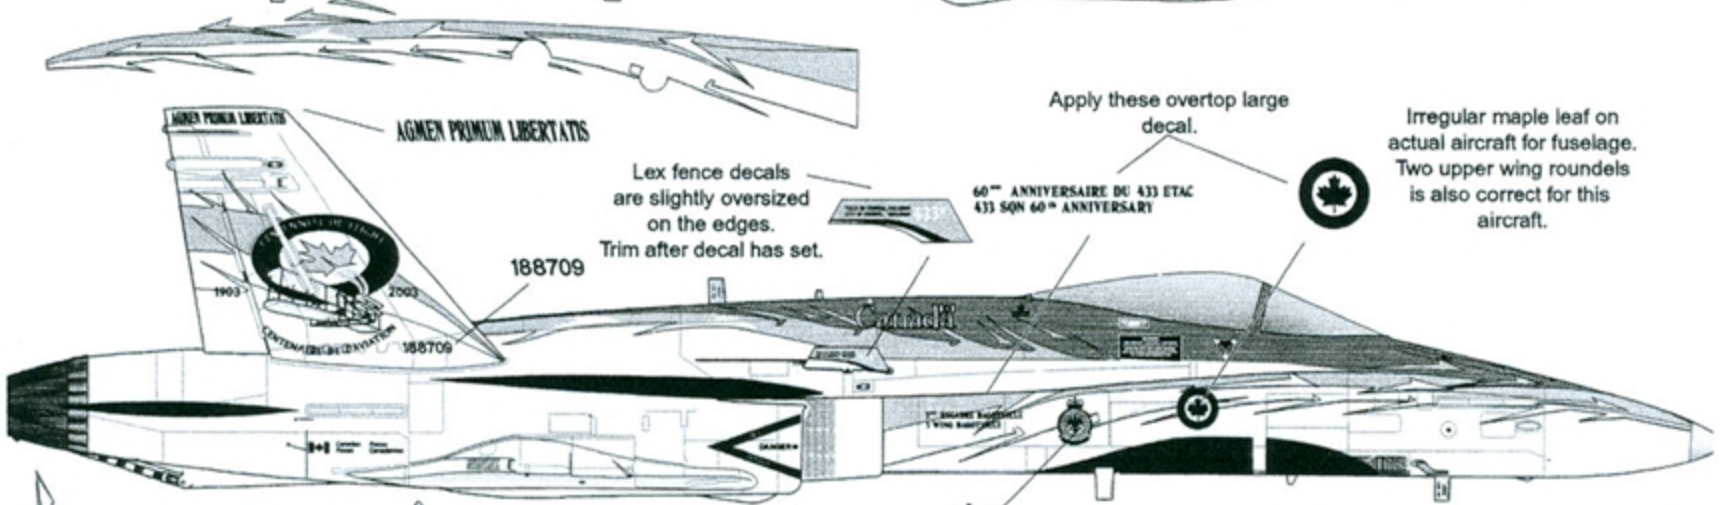

QUI S'Y FROTTE S'Y PIQUE
Paint upper tail black.

72nd modellers please note:
This decal is not under the same side on the decal sheet.

Paint upper fuselage black.

AGMEN PRIMUM LIBERTATIS

Lex fence decals are slightly oversized on the edges. Trim after decal has set.

Apply these overtop large decal.

Irregular maple leaf on actual aircraft for fuselage. Two upper wing roundels is also correct for this aircraft.

Optional Decals:
The upper fuselage decal is a bit tricky to apply. Open air brake is the easiest option.
Option 1: One piece decal
Option 2: Separate air brake decal.
Option 3: Air brake to tail decal applied at far back if one piece decal does not apply. Modellers may require this option if having problems.

Option:
Extra decal to paint orange under decal.

1/48 Option:
Extra decals for flaps in down position.

Option:
Extra decal to paint orange under decal.