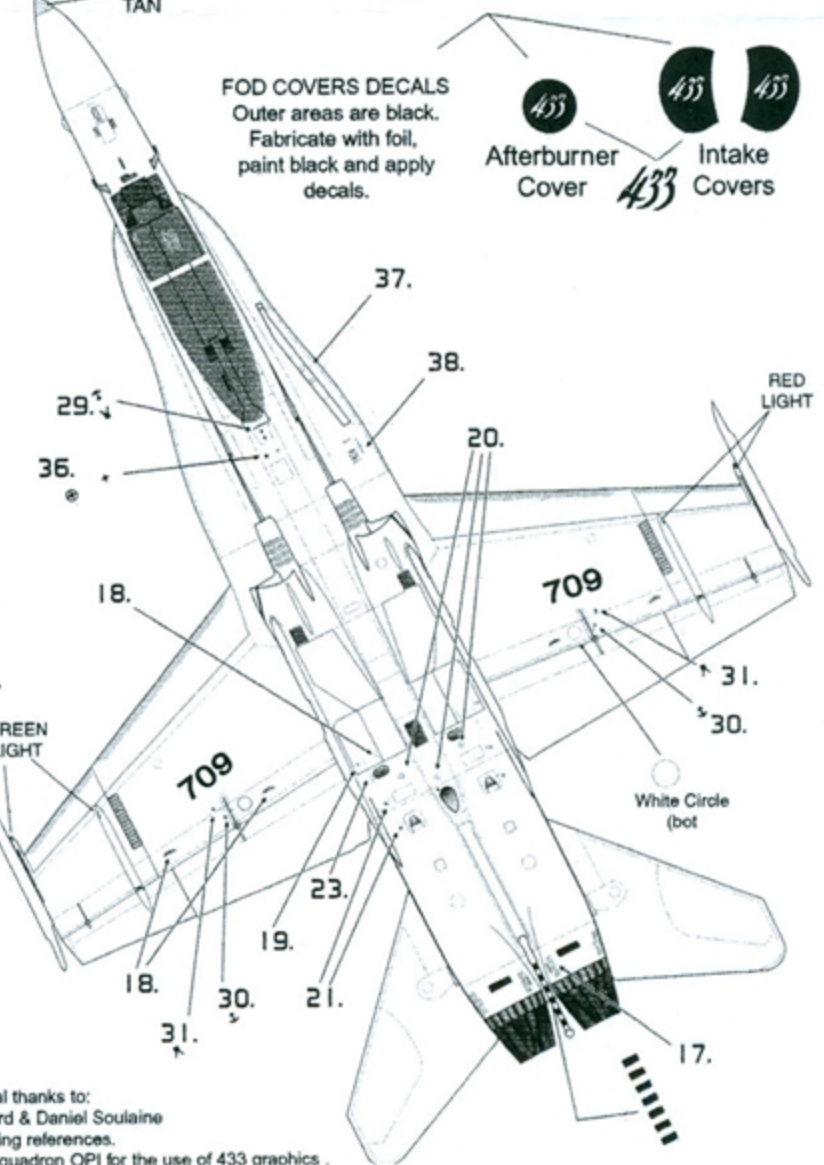

CANADIAN ARMED FORCES CF-18 433 60th SPECIAL Small Decal Placement Instructions

DECAL SET #72.48 1/72 SCALE
#48.48 1/48 SCALE

All graphics and decal printing by:
LEADING EDGE MODELS
E, 83 SKYLINE CRES., N.E.
CALGARY, AB
T2K 5X2
CANADA

Special thanks to:
Richard Girouard & Daniel Soulaire
for providing references.

Written permission granted by 433 squadron OPI for the use of 433 graphics.