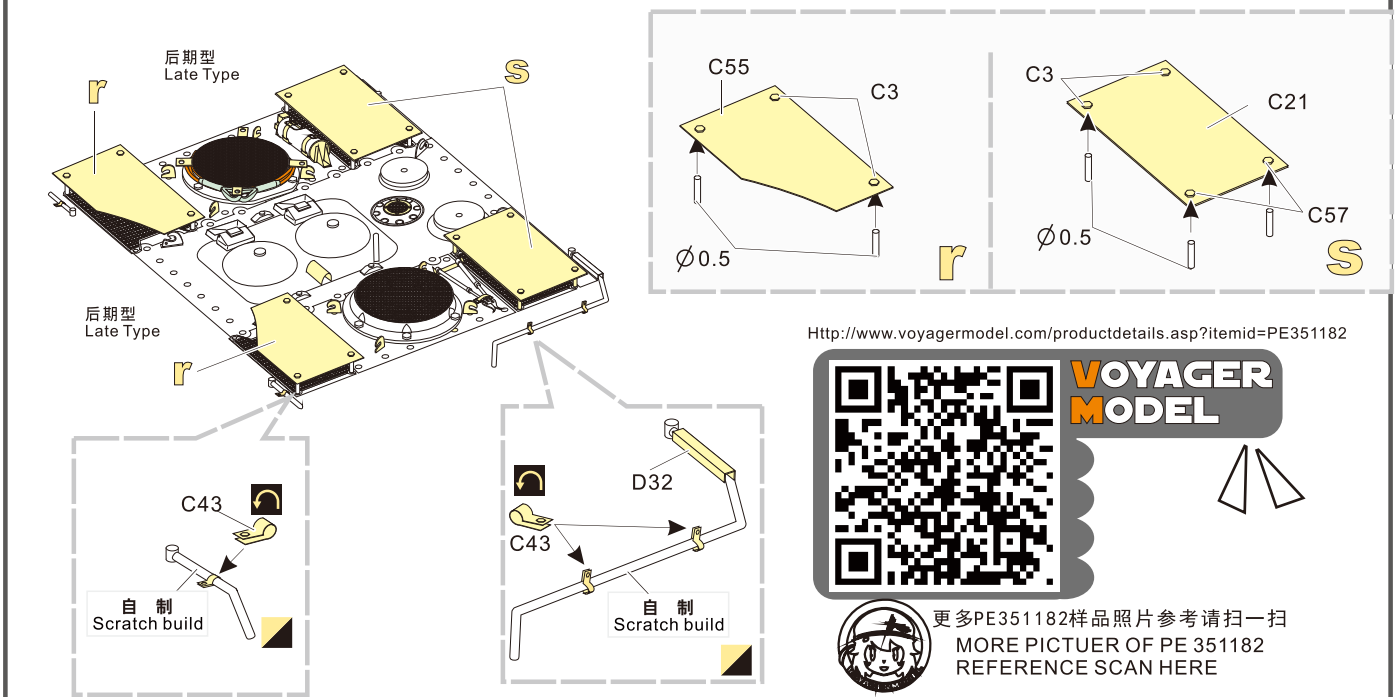

后挡泥板的底面零件安装  
Installation of parts underneath  
the rear fender

后挡泥板的正面零件安装  
Installation of parts on the  
up side rear fender

1/35 MILITARY MINIATURE VEHICLE UPGRADE SERIES PE351182

1/35 MILITARY MINIATURE VEHICLE UPGRADE SERIES PE351182