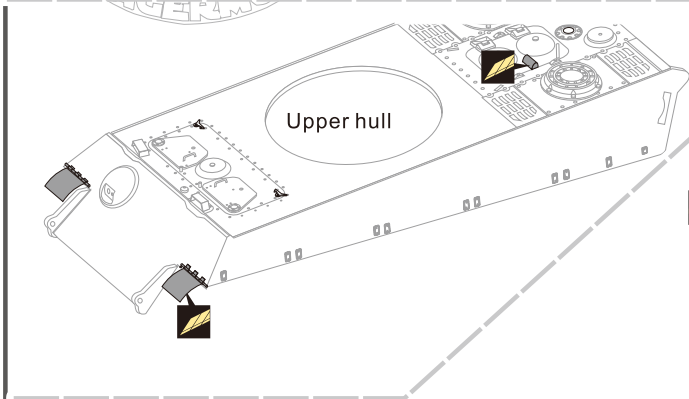

⬇  
用尖端在凹槽处冲压  
use penpoint to press on the dent

蚀刻片零件内侧面  
Put the part upside down

用笔尖在凹槽处划  
Use penpoint to press on the dent

1/35 MILITARY MINIATURE VEHICLE UPGRADE SERIES PE351182

1/35 MILITARY MINIATURE VEHICLE UPGRADE SERIES PE351182

后挡泥板的底面零件安装  
Installation of parts underneath  
the rear fender

后挡泥板的正面零件安装  
Installation of parts on the  
up side rear fender

1/35 MILITARY MINIATURE VEHICLE UPGRADE SERIES PE351182

1/35 MILITARY MINIATURE VEHICLE UPGRADE SERIES PE351182