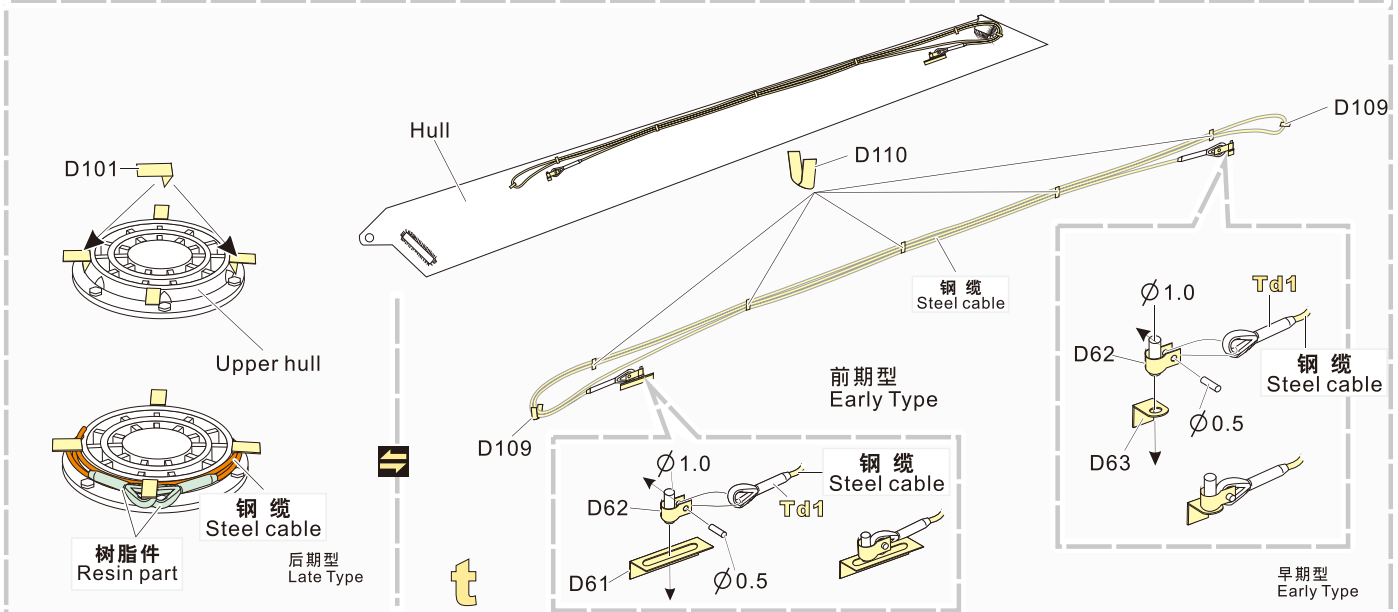

后挡泥板的底面零件安装  
Installation of parts underneath  
the rear fender

后挡泥板的正面零件安装  
Installation of parts on the  
up side rear fender

1/35 MILITARY MINIATURE VEHICLE UPGRADE SERIES PE351182

1/35 MILITARY MINIATURE VEHICLE UPGRADE SERIES PE351182