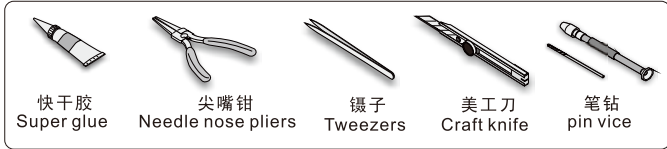

1/35 MILITARY MINIATURE VEHICLE UPGRADE SERIES PE351182

WWII German King Tiger (Hensehel Turret)

二战德军虎王坦克（亨舍尔炮塔）改造件

[For DRAGON / ZVEZDA kit]

■ 推荐使用工具 RECOMMENDED TOOLS