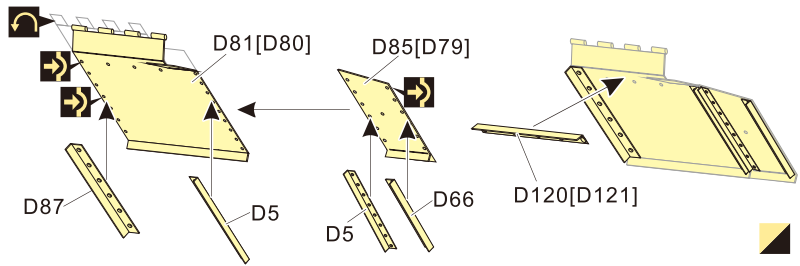

### ■ 推荐使用工具 RECOMMENDED TOOLS

- ↑  
安装  
install
- ↩  
折叠  
bend
- A1**  
改造件零件编号  
PE/resin part number
- B12**  
原零件编号  
kit part number
- C22**  
被替换的原零件编号  
replaced kit part number
- ↪  
弧度卷曲  
radial bending
- ⚡  
钻孔  
drill
- ⚠  
注意  
caution
- ✂  
切除  
remove
- x2**  
制作若干组  
multiple assembly
- ◻  
填补  
fill
- ↔  
选择安装  
alternative
- ◻  
另一侧相同制作  
repeat on opposite side
- ▨  
打磨  
grind off

⬇  
用尖端在凹槽处冲压  
use penpoint to press on the dent

蚀刻片零件内侧面  
Put the part upside down

用笔尖在凹槽处划  
Use penpoint to press on the dent

1/35 MILITARY MINIATURE VEHICLE UPGRADE SERIES PE351182

1/35 MILITARY MINIATURE VEHICLE UPGRADE SERIES PE351182

后挡泥板的底面零件安装  
Installation of parts underneath  
the rear fender

后挡泥板的正面零件安装  
Installation of parts on the  
up side rear fender

1/35 MILITARY MINIATURE VEHICLE UPGRADE SERIES PE351182

1/35 MILITARY MINIATURE VEHICLE UPGRADE SERIES PE351182