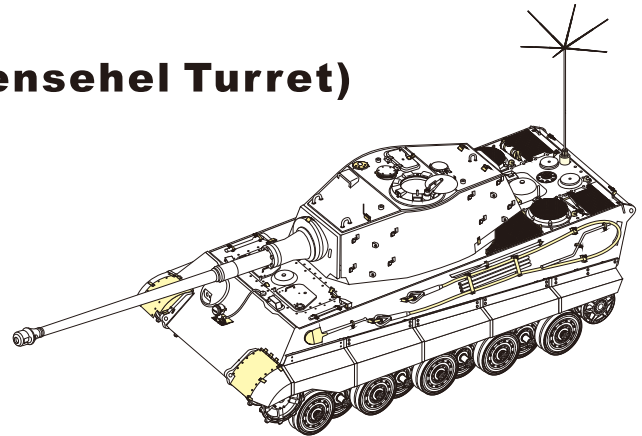

1/35 MILITARY MINIATURE VEHICLE UPGRADE SERIES PE351182

WWII German King Tiger (Hensehel Turret)

二战德军虎王坦克（亨舍尔炮塔）改造件

[For DRAGON / ZVEZDA kit]

■ 推荐使用工具 RECOMMENDED TOOLS