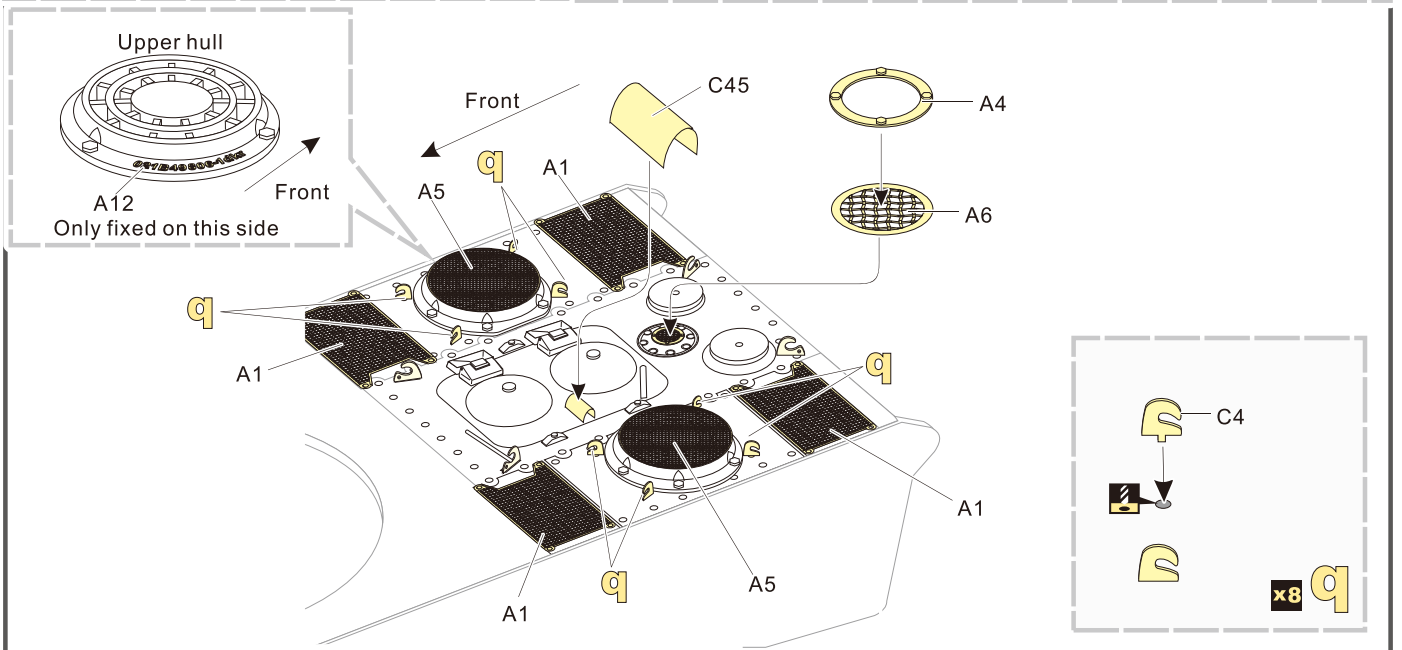

后挡泥板的底面零件安装  
Installation of parts underneath  
the rear fender

后挡泥板的正面零件安装  
Installation of parts on the  
up side rear fender

1/35 MILITARY MINIATURE VEHICLE UPGRADE SERIES PE351182

1/35 MILITARY MINIATURE VEHICLE UPGRADE SERIES PE351182