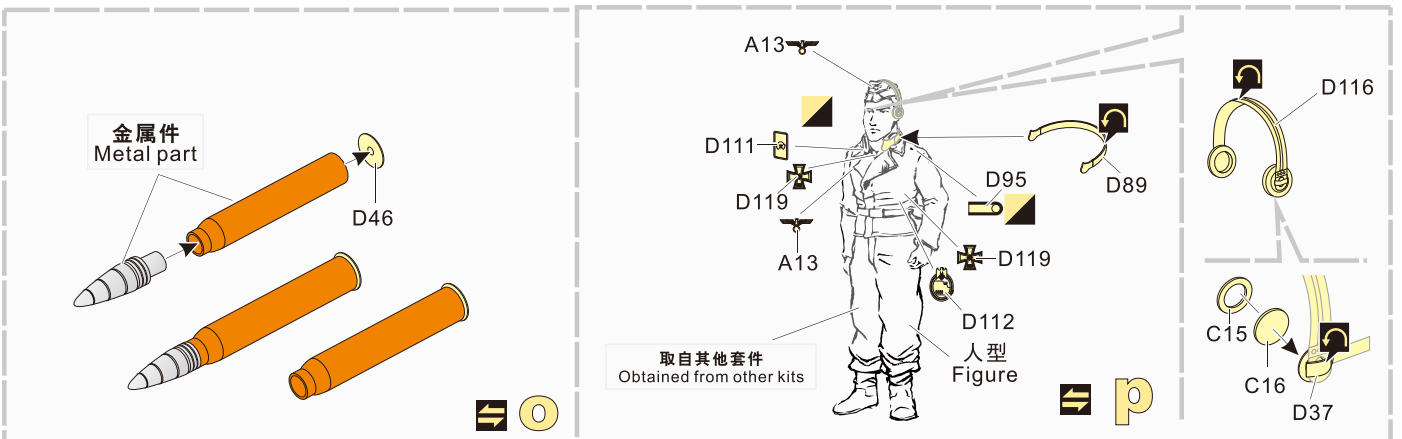

后挡泥板的底面零件安装  
Installation of parts underneath  
the rear fender

后挡泥板的正面零件安装  
Installation of parts on the  
up side rear fender

1/35 MILITARY MINIATURE VEHICLE UPGRADE SERIES PE351182

1/35 MILITARY MINIATURE VEHICLE UPGRADE SERIES PE351182