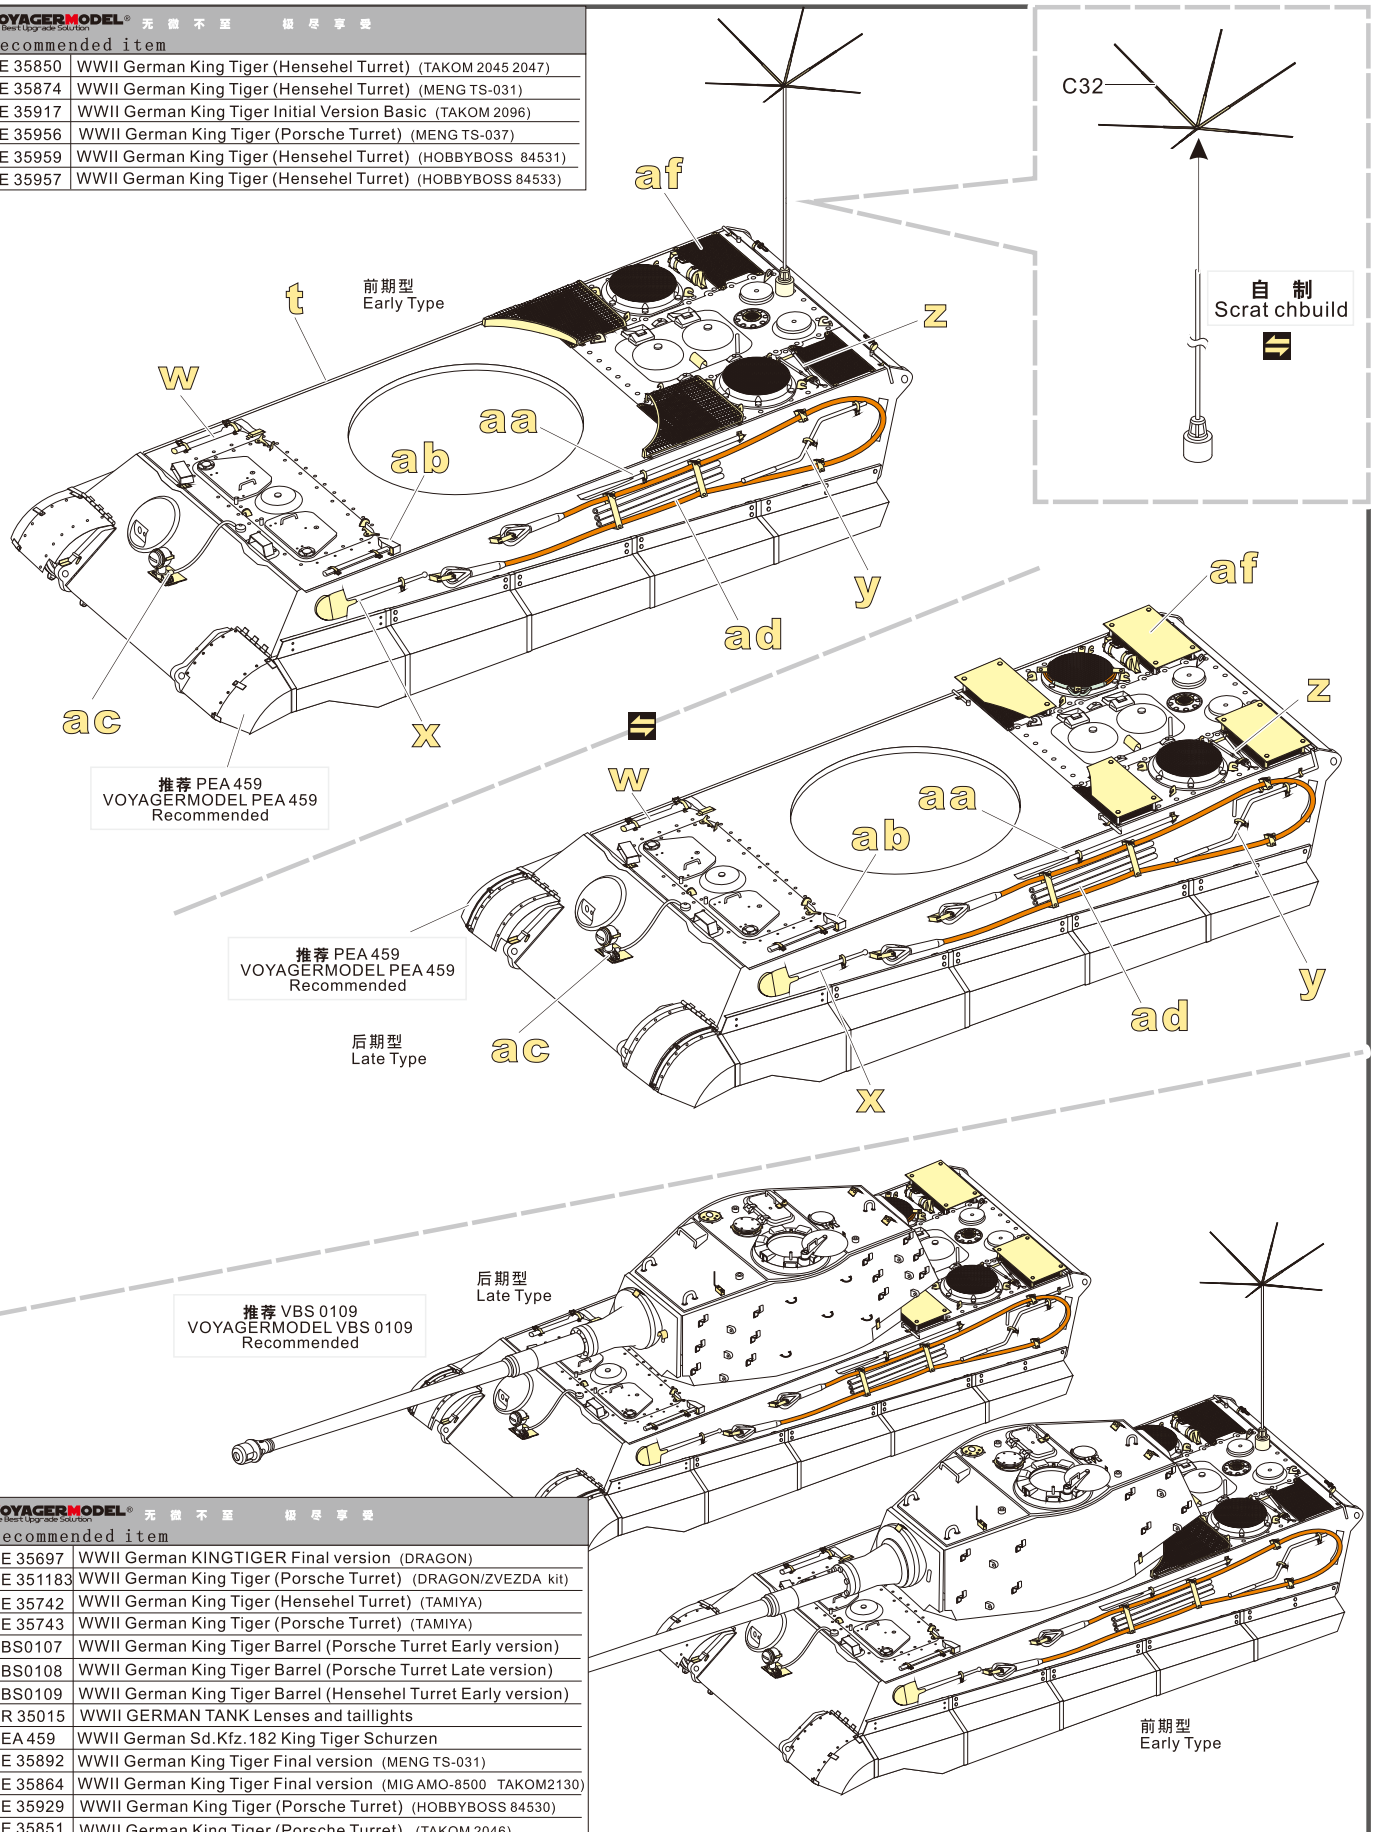

1/35 MILITARY MINIATURE VEHICLE UPGRADE SERIES PE351182

VOYAGERMODEL® 无缝不至 极致享受 The Best Upgrade Solution	
Recommended item	
PE 35850	WWII German King Tiger (Hensehel Turret) (TAKOM 2045 2047)
PE 35874	WWII German King Tiger (Hensehel Turret) (MENG TS-031)
PE 35917	WWII German King Tiger Initial Version Basic (TAKOM 2096)
PE 35956	WWII German King Tiger (Porsche Turret) (MENG TS-037)
PE 35959	WWII German King Tiger (Hensehel Turret) (HOBBYBOSS 84531)
PE 35957	WWII German King Tiger (Hensehel Turret) (HOBBYBOSS 84533)

VOYAGERMODEL® 无缝不至 极致享受 The Best Upgrade Solution	
Recommended item	
PE 35697	WWII German KINGTIGER Final version (DRAGON)
PE 351183	WWII German King Tiger (Porsche Turret) (DRAGON/ZVEZDA kit)
PE 35742	WWII German King Tiger (Hensehel Turret) (TAMIYA)
PE 35743	WWII German King Tiger (Porsche Turret) (TAMIYA)
VBS0107	WWII German King Tiger Barrel (Porsche Turret Early version)
VBS0108	WWII German King Tiger Barrel (Porsche Turret Late version)
VBS0109	WWII German King Tiger Barrel (Hensehel Turret Early version)
BR 35015	WWII GERMAN TANK Lenses and taillights
PEA 459	WWII German Sd.Kfz.182 King Tiger Schurzen
PE 35892	WWII German King Tiger Final version (MENG TS-031)
PE 35864	WWII German King Tiger Final version (MIG AMO-8500 TAKOM2130)
PE 35929	WWII German King Tiger (Porsche Turret) (HOBBYBOSS 84530)
PE 35851	WWII German King Tiger (Porsche Turret) (TAKOM 2046)