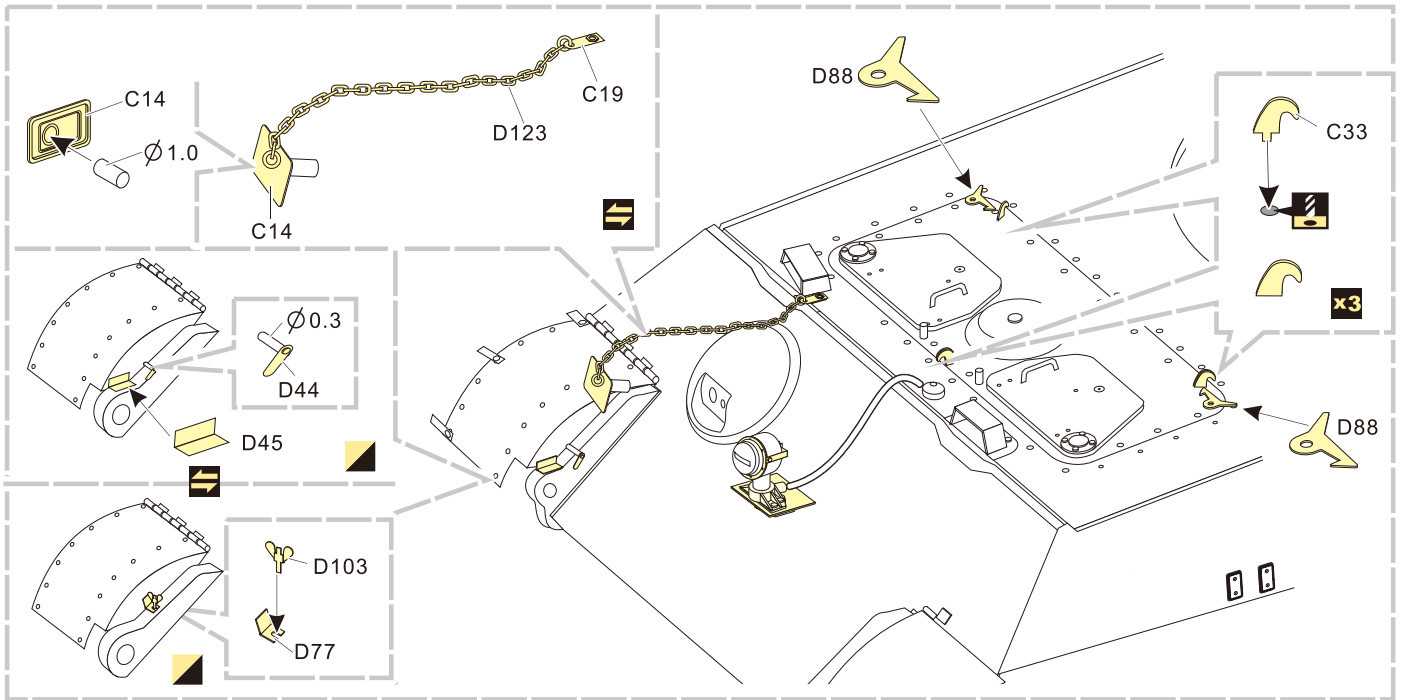

后挡泥板的底面零件安装  
Installation of parts underneath  
the rear fender

后挡泥板的正面零件安装  
Installation of parts on the  
up side rear fender

1/35 MILITARY MINIATURE VEHICLE UPGRADE SERIES PE351182

1/35 MILITARY MINIATURE VEHICLE UPGRADE SERIES PE351182