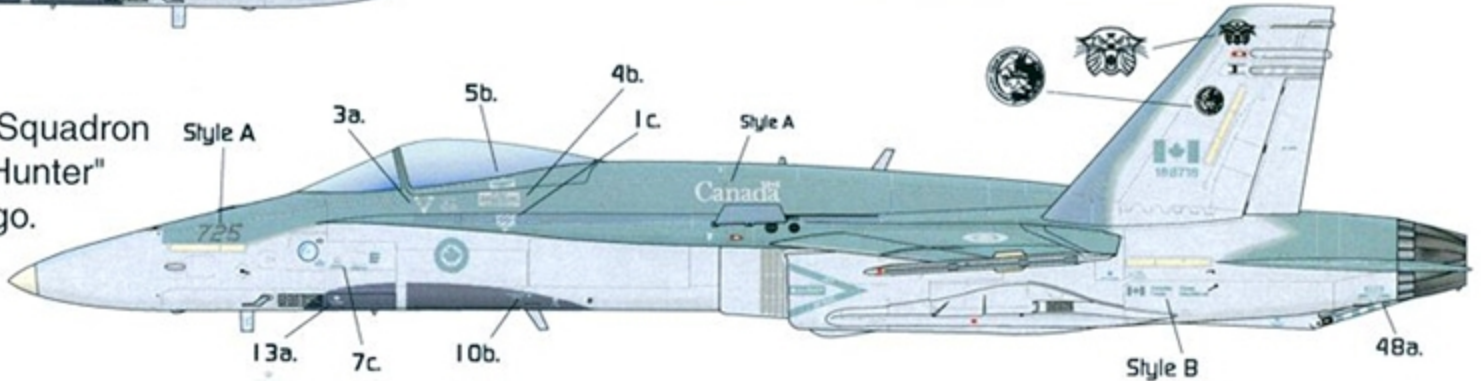

188718 409 Sqdn.
2x Bear Interceptor

188718 : Note this is not an upgraded jet and therefore can be modelled using kit supplied antennas.

Note:
718 - Nose numbers are both port side. Starboard nose number require to use Style B individual numbers.

188725 416 Squadron
with "Clean Hunter"
Denmark logo.

188753 Balkan Rat / 409 / 441 Sqdns.
Wing size roundels on fuselage.

409 Sqdn.
with name.
Upgraded.

441 Tail:
Option
with/without
upgrade
antennas.

Large
Roundel

188774 Balkan Rat / 425 Sqdn.

Bear claw
for 425 option
only.

Style B

774
style B

188776 Balkan Rat / 409 / 441 Sqdn.

409 Sqdn.
with name.
Upgraded.

441 Tail:
Option
with/without
upgrade
antennas.

Black Walkways

Note: All options for Balkan Rats are prior to upgrade antennas. All others squadron options are have the upgrade swept antennas and nose antennas.