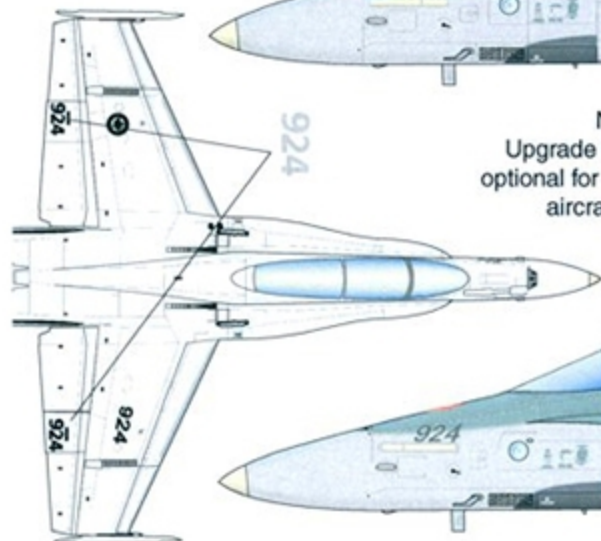

188718 409 Sqdn.
2x Bear Interceptor

188718 : Note this is not an upgraded jet and therefore can be modelled using kit supplied antennas.

Note:
718 - Nose numbers are both port side. Starboard nose number require to use Style B individual numbers.

Note: All options for Balkan Rats are prior to upgrade antennas. All others squadron options are have the upgrade swept antennas and nose antennas.

188790 Balkan Rat / 425 Sqdn.

LCol. Kissmann
"Rose"

Upgrade

188795 Balkan Rat / 416 Sqdn.

Capt Jason Milro-Ingram
"Jackass"

Style B

188910 410 Sqdn.

Style B

Upgrade
Optional

**Leading
Edge** MODELS

188916 409 Sqdn.

Style B

Upgrade
Optional

Note:
Upgrade antennas are
optional for two seat CF-18
aircraft shown.

188924 425 Sqdn.
Aircraft number on flaps.

Upgrade
Optional

Note: CAF CF-18 standards markings are today not followed exactly to painting orders so many variations of graphics, numbers and stencils now used.