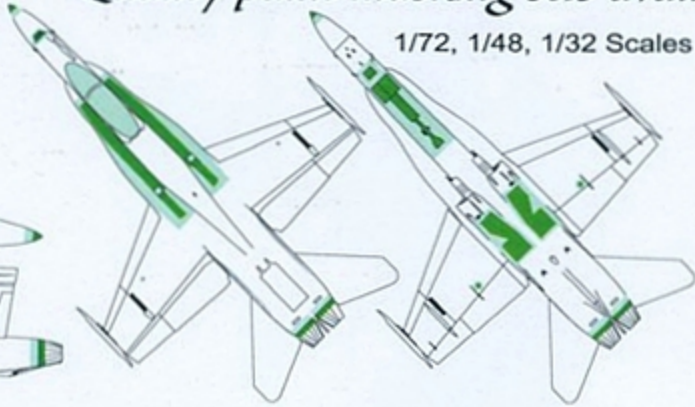

Foam Landing Gear Bay Plugs

3 different styles walkway masks.

Set of Card Masks.