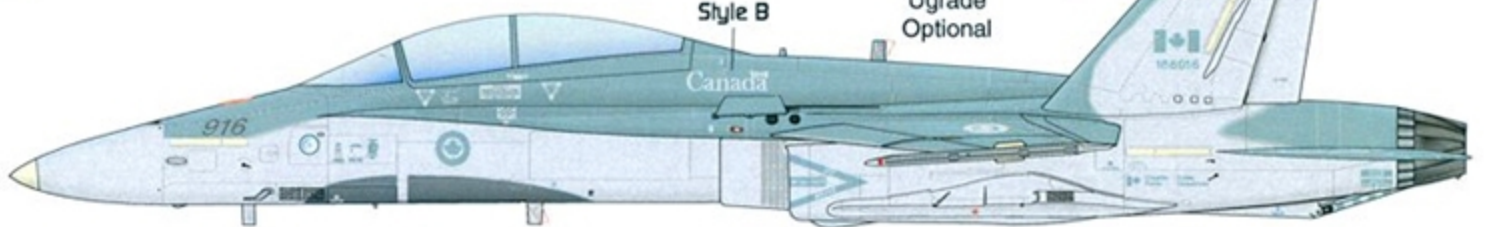

188795 Balkan Rat / 416 Sqdn.

Capt Jason Milro-Ingram
"Jackass"

Style B

188910 410 Sqdn.

Style B

Upgrade
Optional

**Leading
Edge** MODELS

188916 409 Sqdn.

Style B

Upgrade
Optional

Note:
Upgrade antennas are
optional for two seat CF-18
aircraft shown.

188924 425 Sqdn.
Aircraft number on flaps.

Upgrade
Optional

Note: CAF CF-18 standards markings are today not followed exactly to painting orders so many variations of graphics, numbers and stencils now used.