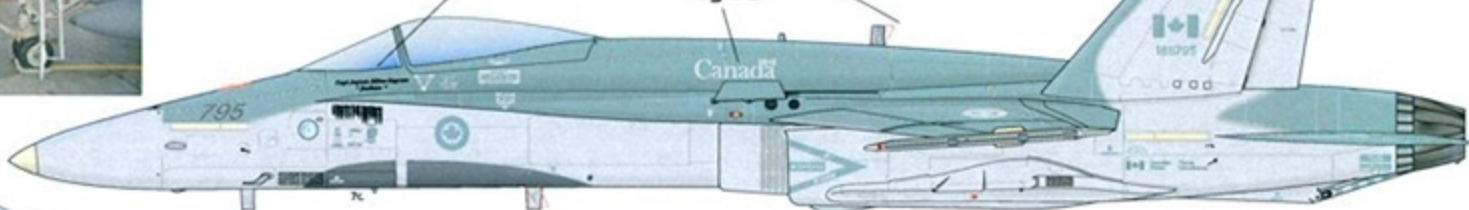

Capt Jason Milro-Ingram
"Jackass"

Style B

188910 410 Sqdn.