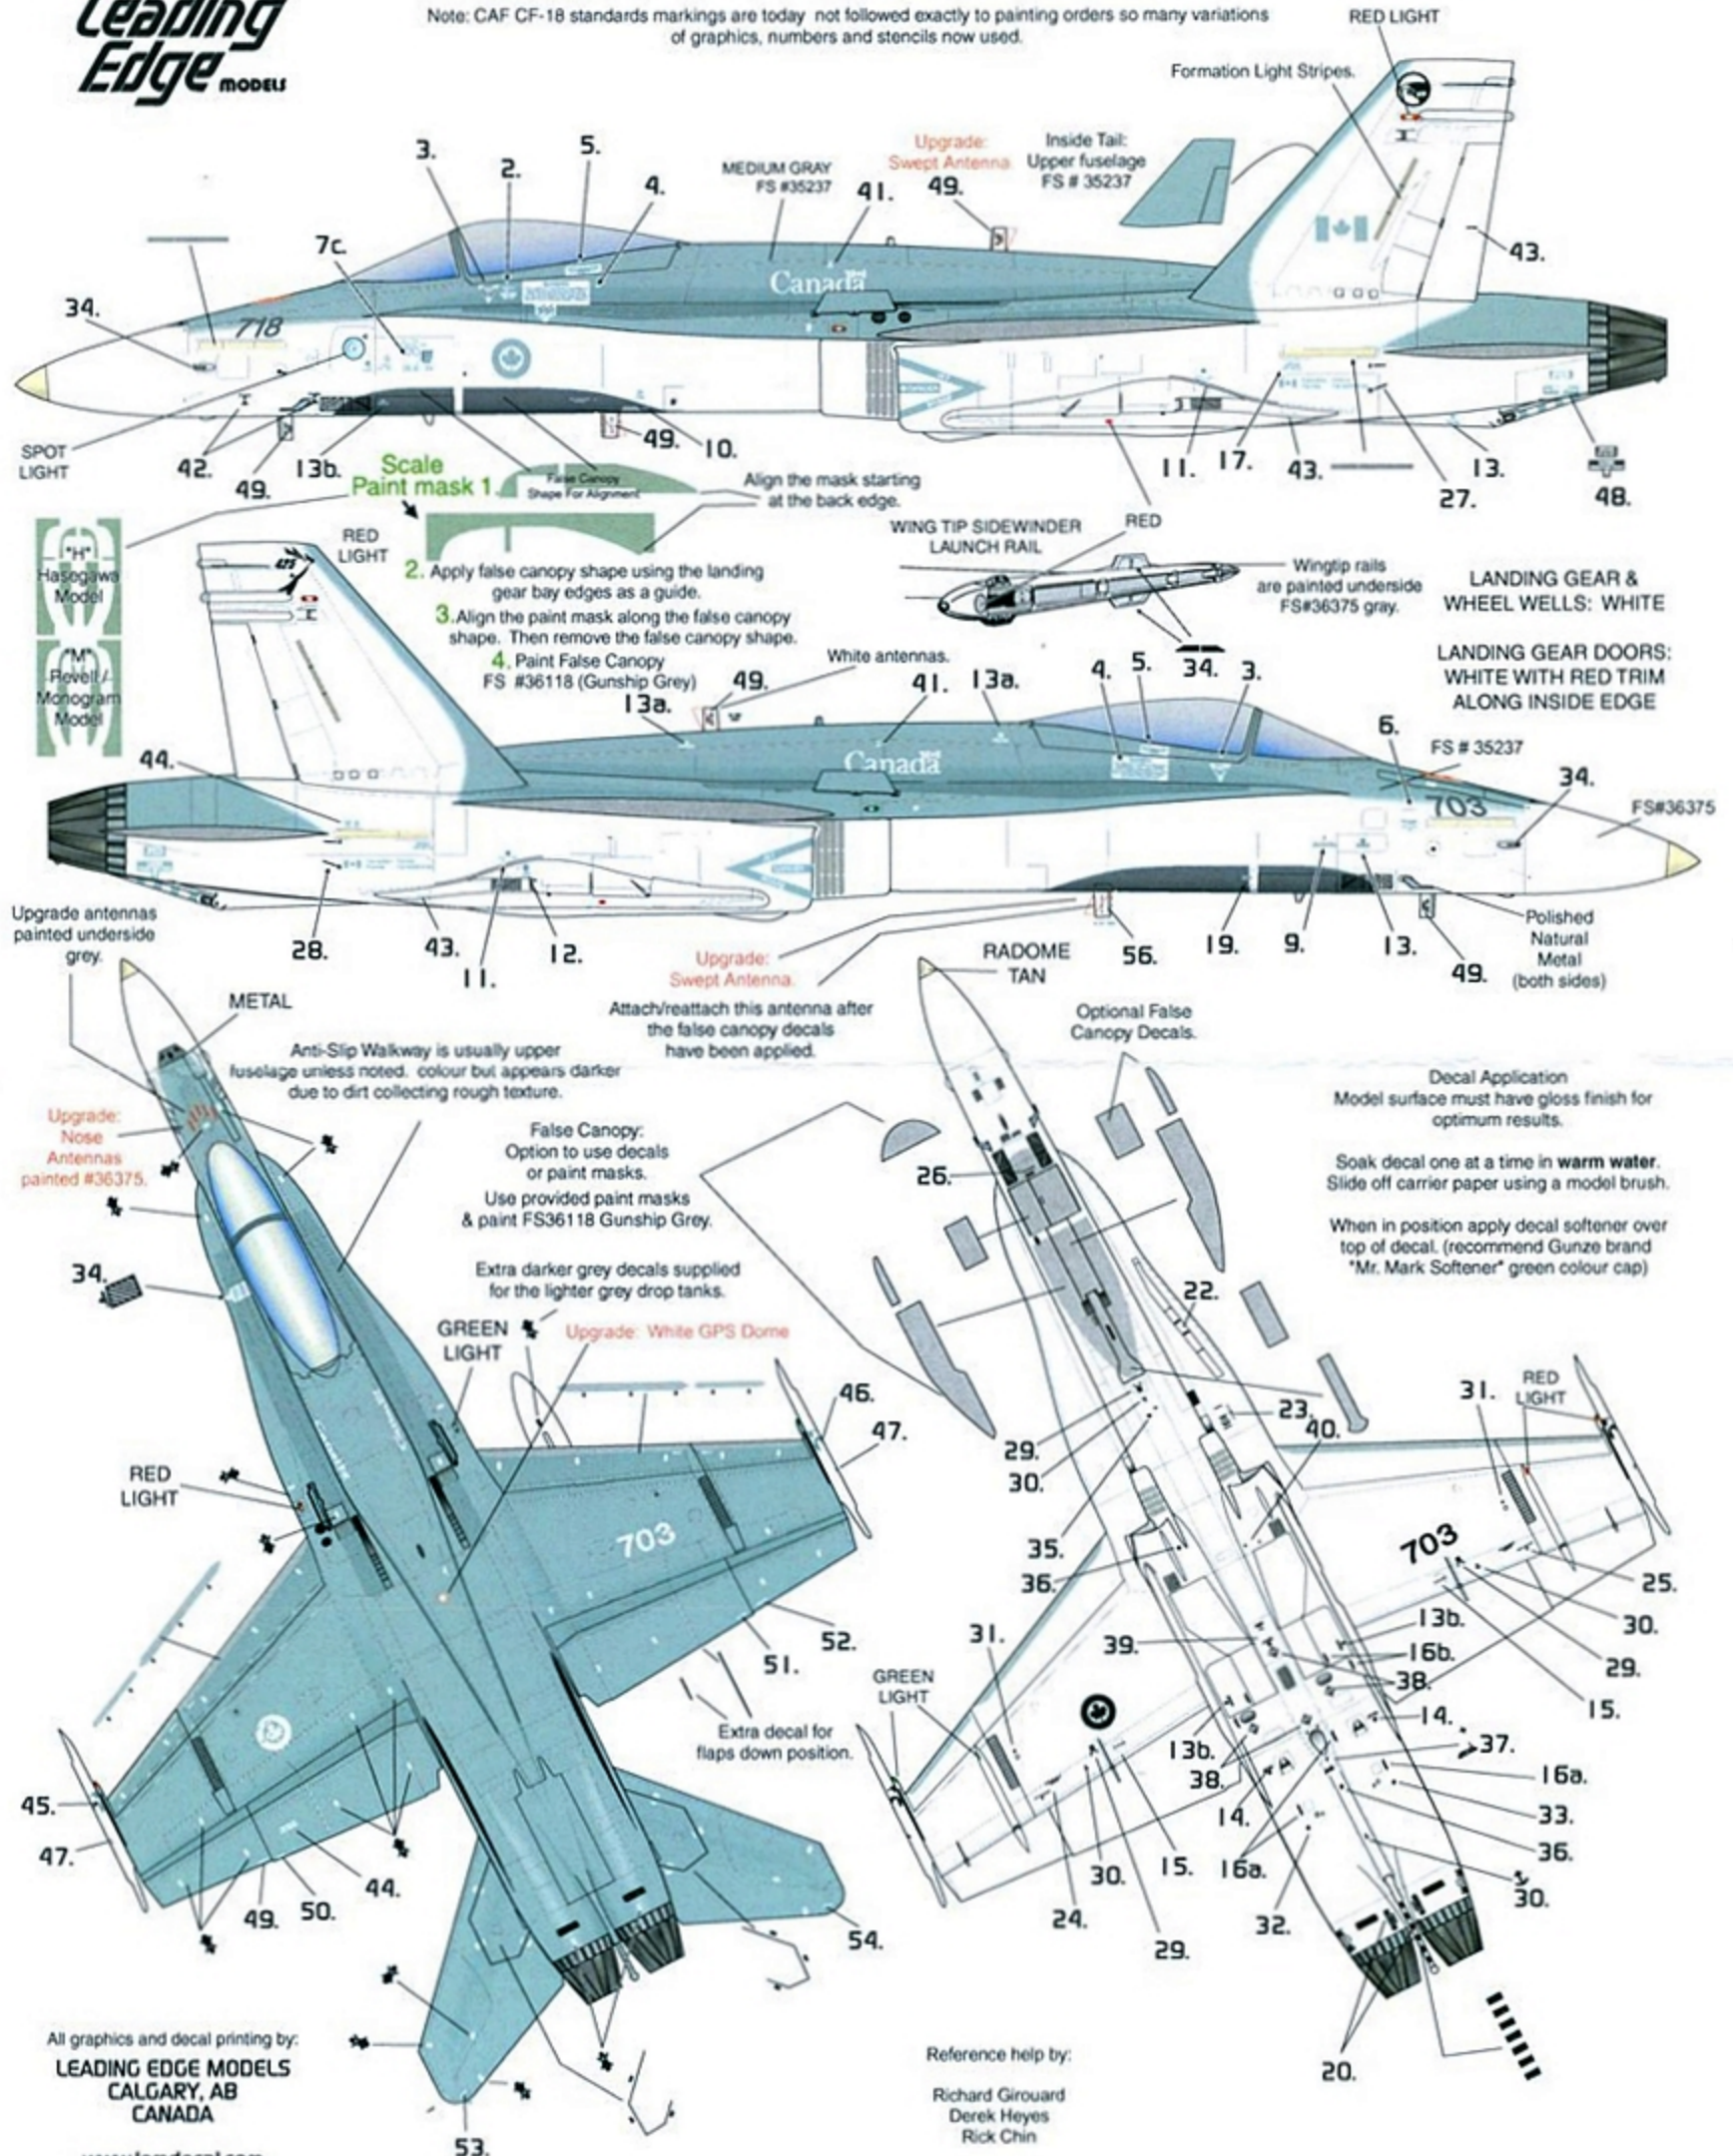

188718 409 Sqdn.
2x Bear Interceptor

188718 : Note this is not an upgraded jet and therefore can be modelled using kit supplied antennas.

Note:
718 - Nose numbers are both port side. Starboard nose number require to use Style B individual numbers.

188725 416 Squadron
with "Clean Hunter"
Denmark logo.

188753 Balkan Rat / 409 / 441 Sqdns.
Wing size roundels on fuselage.

409 Sqdn.
with name.
Upgraded.

441 Tail:
Option
with/without
upgrade
antennas.

Large
Roundel

188795 Balkan Rat / 416 Sqdn.

Capt Jason Milro-Ingram
"Jackass"

Style B

188910 410 Sqdn.

Style B

Upgrade
Optional

**Leading
Edge** MODELS

188916 409 Sqdn.

Style B

Upgrade
Optional

Note:
Upgrade antennas are
optional for two seat CF-18
aircraft shown.

188924 425 Sqdn.
Aircraft number on flaps.

Upgrade
Optional

Note: CAF CF-18 standards markings are today not followed exactly to painting orders so many variations of graphics, numbers and stencils now used.