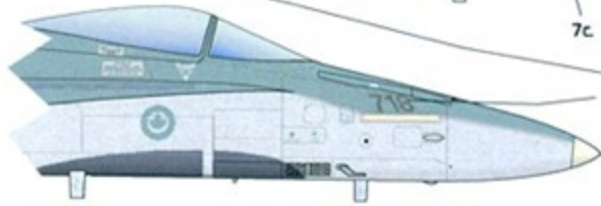

**Leading
Edge**
models

CAF CF-18 STANDARD MARKINGS

High Quality Model Decal Set

DECAL SET #48.62 1/48 SCALE

Photos: Derek Heyes

LIGHT GRAY
FS #36375

MEDIUM GRAY
FS #35237

RADOME TAN
FS #31140

188718 409 Sqdn.
2x Bear Interceptor

188718 : Note this is not an upgraded jet and therefore can be modelled using kit supplied antennas.

Note:
718 - Nose numbers are both port side. Starboard nose number require to use Style B individual numbers.