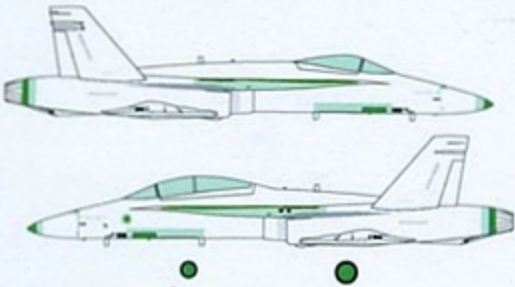

Foam Landing Gear Bay Plugs

3 different styles walkway masks.

Set of Card Masks.