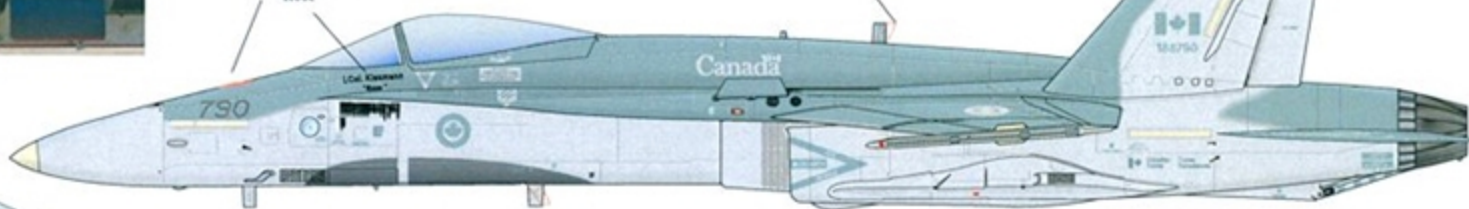

Note: All options for Balkan Rats are prior to upgrade antennas. All others squadron options are have the upgrade swept antennas and nose antennas.

188790 Balkan Rat / 425 Sqdn.

LCol. Kissmann
"Rose"

Upgrade