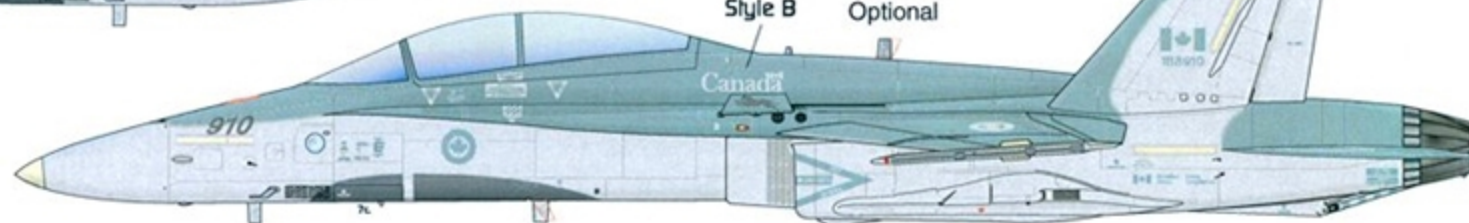

188795 Balkan Rat / 416 Sqdn.

Capt Jason Milro-Ingram
"Jackass"

Style B

188910 410 Sqdn.

Style B

Upgrade
Optional

**Leading
Edge** MODELS

188916 409 Sqdn.

Style B

Upgrade
Optional

Note:
Upgrade antennas are
optional for two seat CF-18
aircraft shown.

188924 425 Sqdn.
Aircraft number on flaps.

Upgrade
Optional

Note: CAF CF-18 standards markings are today not followed exactly to painting orders so many variations of graphics, numbers and stencils now used.