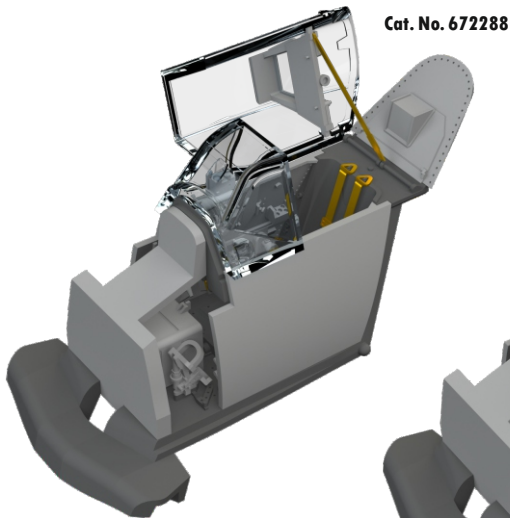

D72041 S-199 Israeli stencils (Decal Set)

672288 S-199 cockpit Erla canopy PRINT (Brassin) Release 06/2022

672289 S-199 cockpit bubble canopy PRINT (Brassin) Release 06/2022

Cat. No. 672288

Cat. No. 672289