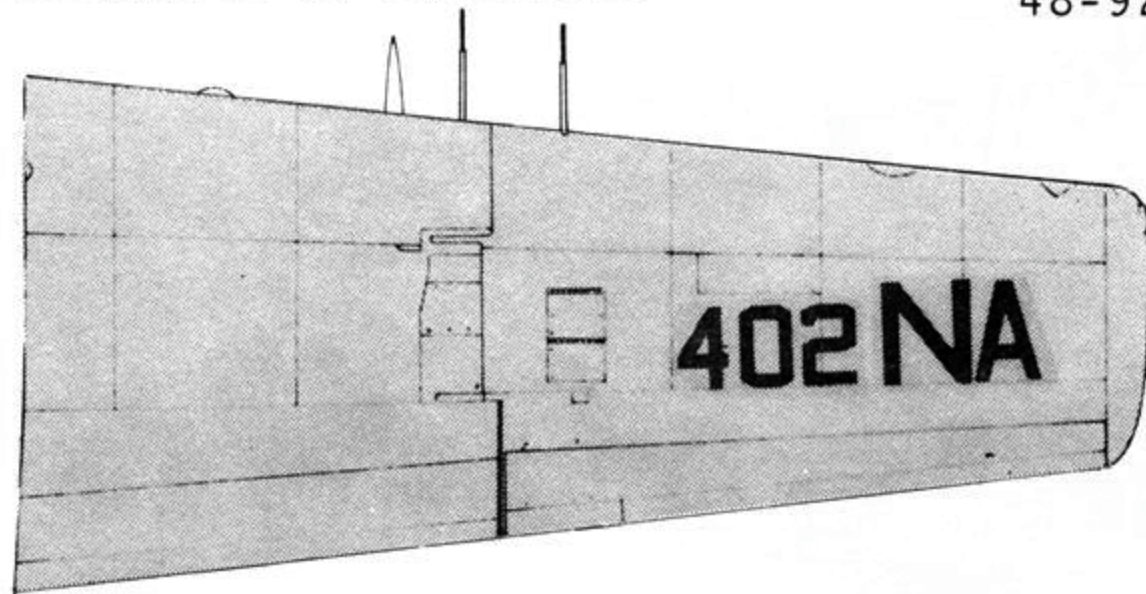

U.S. NAVY SKYRAIDERS

48-92

STARBOARD SIDE, UNDER COCKPIT

AILERONS AND ELEVATORS = WHITE

WING TIPS - ORANGE WITH BLACK OUTLINE

NATIONAL INSIGNIAS MAY BE
OBTAINED FROM MICROSCALE
SHEETS #'s 72-84, 48-46

IT IS OUR INTENTION TO
PROVIDE THESE DRAWINGS
FOR DECAL PLACEMENT ONLY.
THEY MAY NOT BE ACCURATE
FOR ANY OTHER PURPOSE.

NOTE - SMALLER NATIONAL INSIGNIA
UNDER WING, OUTSIDE
ARMAMENT RACKS