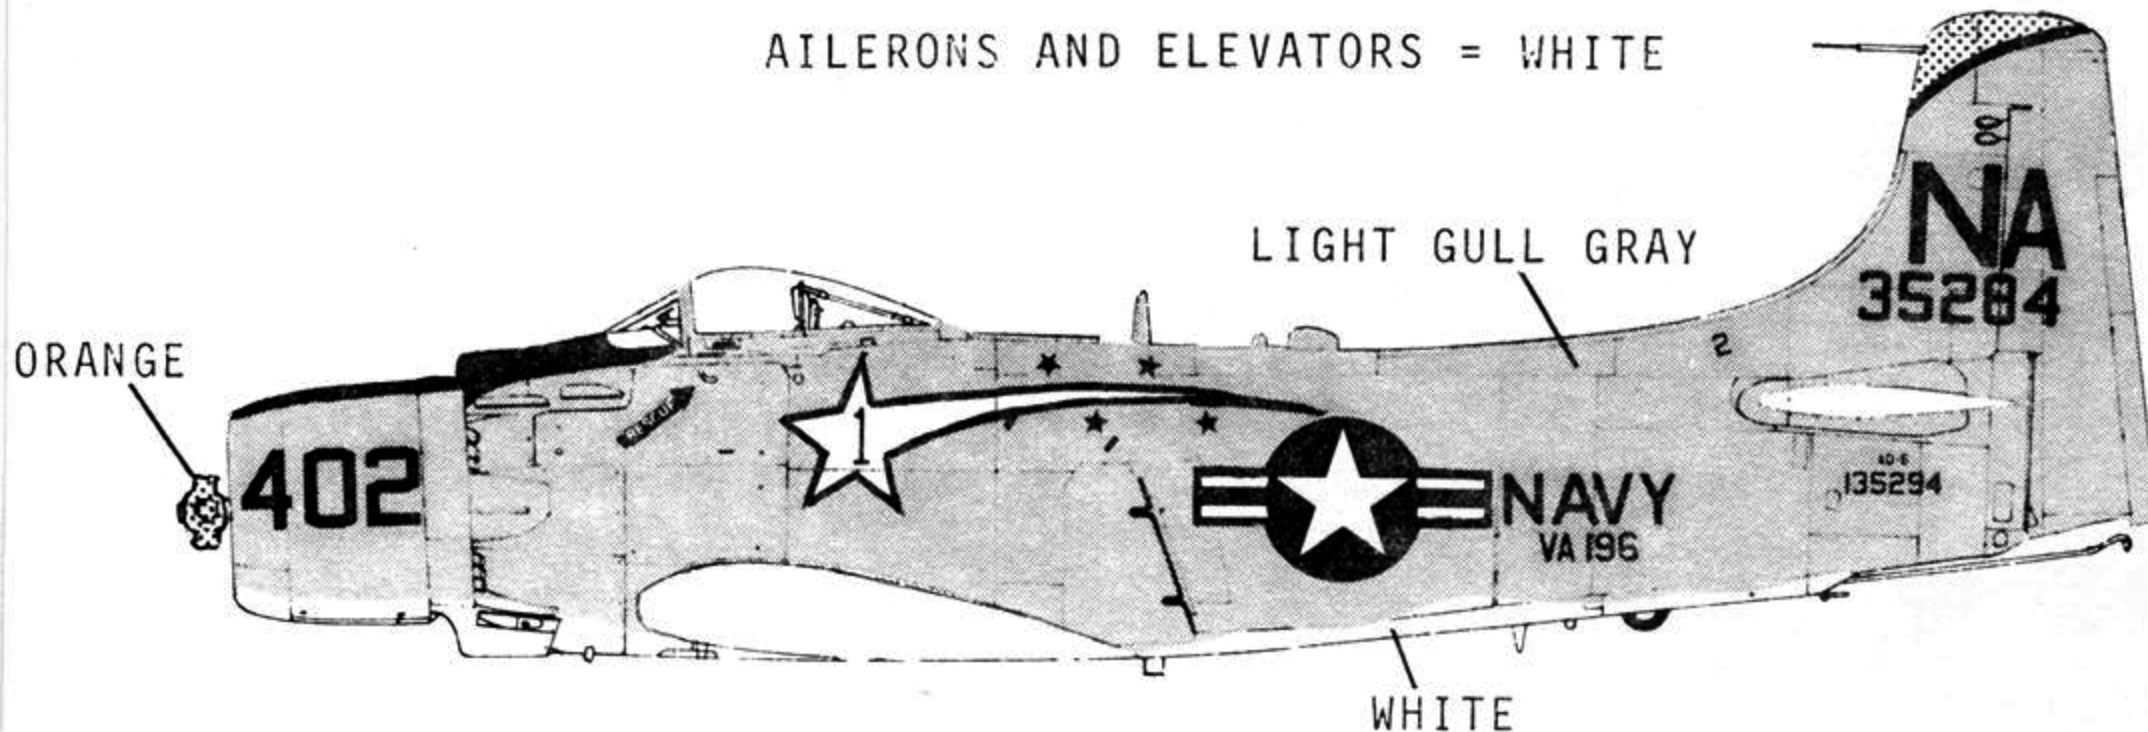

U.S. NAVY SKYRAIDERS

48-92

STARBOARD SIDE, UNDER COCKPIT

AILERONS AND ELEVATORS = WHITE

WING TIPS - ORANGE WITH BLACK OUTLINE

NATIONAL INSIGNIAS MAY BE
OBTAINED FROM MICROSCALE
SHEETS #'s 72-84, 48-46

IT IS OUR INTENTION TO
PROVIDE THESE DRAWINGS
FOR DECAL PLACEMENT ONLY.
THEY MAY NOT BE ACCURATE
FOR ANY OTHER PURPOSE.

NOTE - SMALLER NATIONAL INSIGNIA
UNDER WING, OUTSIDE
ARMAMENT RACKS