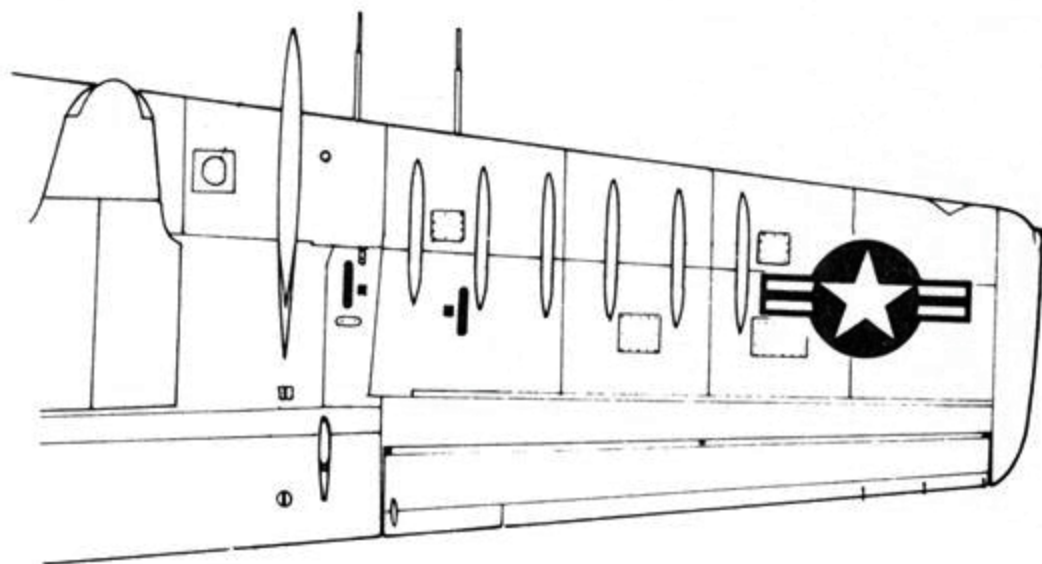

U.S. NAVY SKYRAIDERS

48-92

STARBOARD SIDE, UNDER COCKPIT

AILERONS AND ELEVATORS = WHITE

WING TIPS - ORANGE WITH BLACK OUTLINE

NATIONAL INSIGNIAS MAY BE
OBTAINED FROM MICROSCALE
SHEETS #'s 72-84, 48-46

IT IS OUR INTENTION TO
PROVIDE THESE DRAWINGS
FOR DECAL PLACEMENT ONLY.
THEY MAY NOT BE ACCURATE
FOR ANY OTHER PURPOSE.

NOTE - SMALLER NATIONAL INSIGNIA
UNDER WING, OUTSIDE
ARMAMENT RACKS