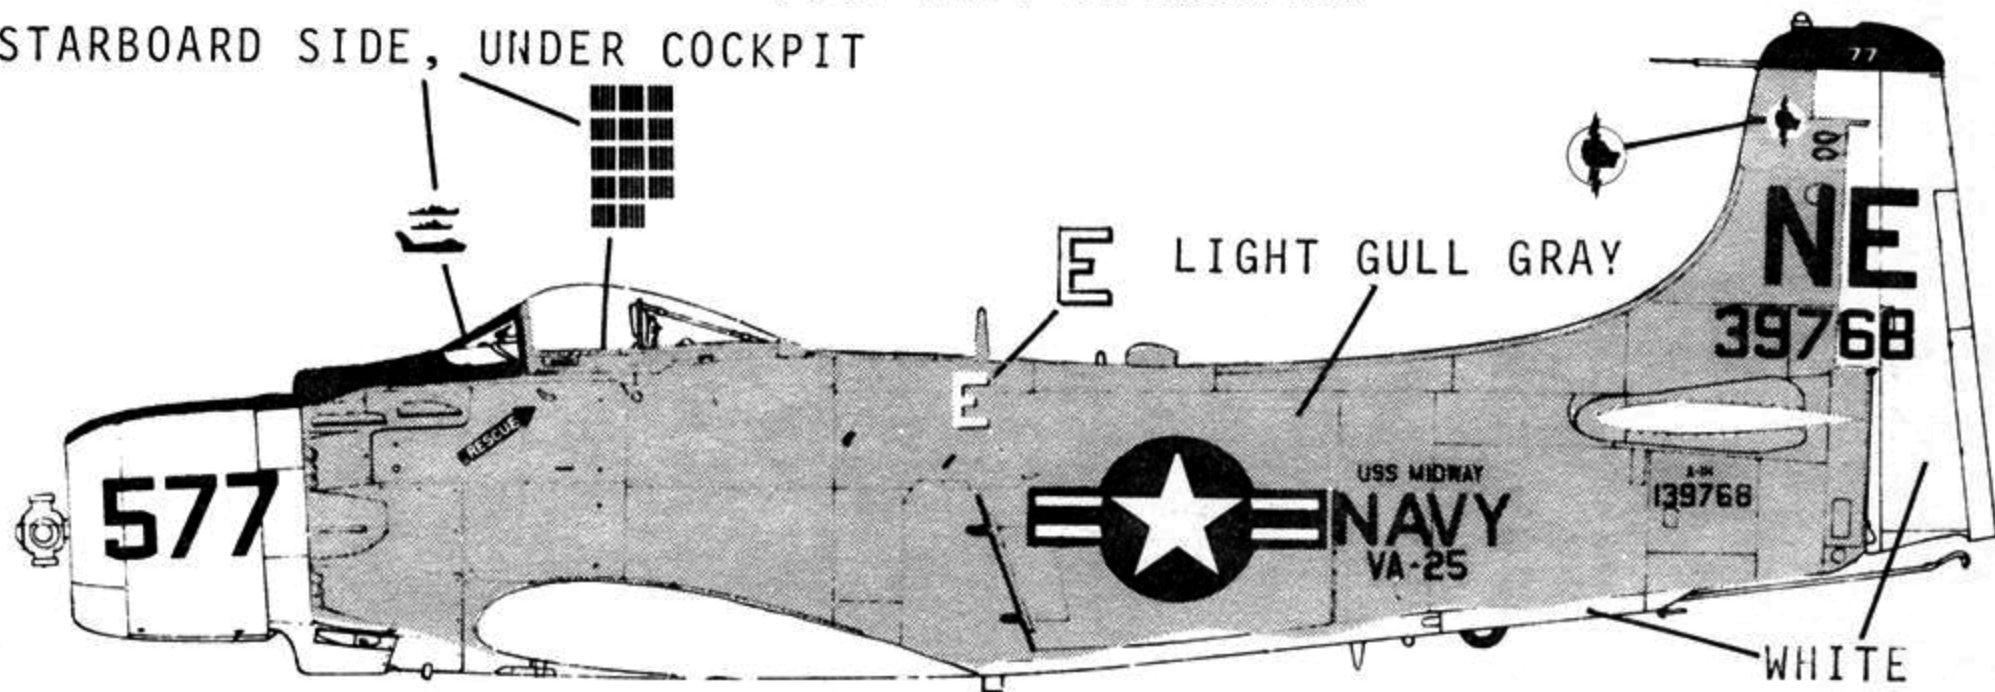

U.S. NAVY SKYRAIDERS

48-92

STARBOARD SIDE, UNDER COCKPIT

AILERONS AND ELEVATORS = WHITE

WING TIPS - ORANGE WITH BLACK OUTLINE

NATIONAL INSIGNIAS MAY BE
OBTAINED FROM MICROSCALE
SHEETS #'s 72-84, 48-46

IT IS OUR INTENTION TO
PROVIDE THESE DRAWINGS
FOR DECAL PLACEMENT ONLY.
THEY MAY NOT BE ACCURATE
FOR ANY OTHER PURPOSE.

NOTE - SMALLER NATIONAL INSIGNIA
UNDER WING, OUTSIDE
ARMAMENT RACKS