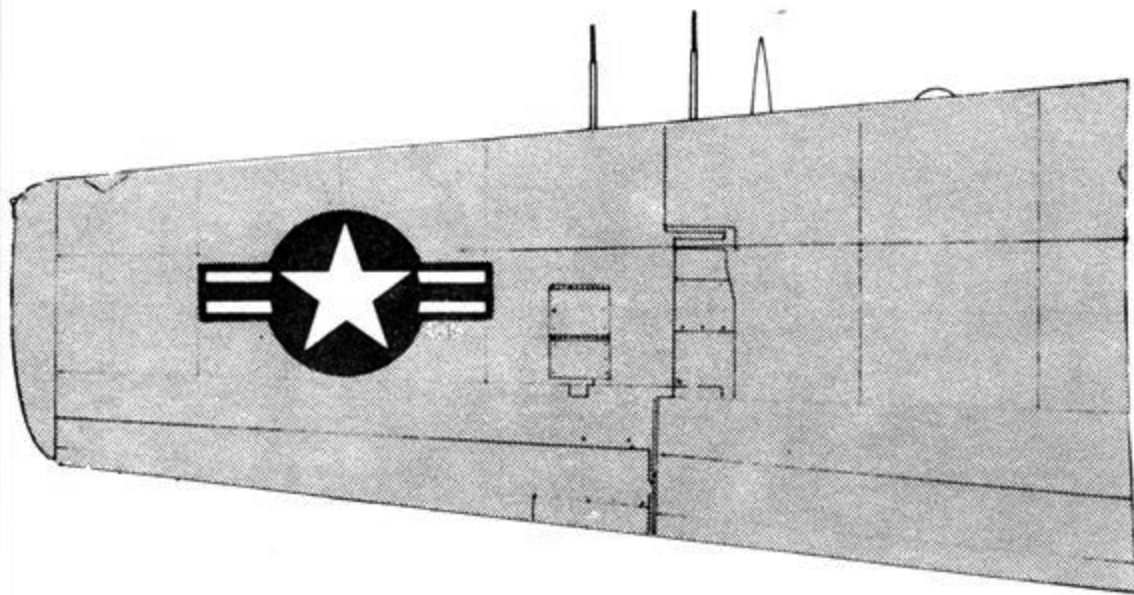

U.S. NAVY SKYRAIDERS

48-92

STARBOARD SIDE, UNDER COCKPIT

AILERONS AND ELEVATORS = WHITE

WING TIPS - ORANGE WITH BLACK OUTLINE

NATIONAL INSIGNIAS MAY BE
OBTAINED FROM MICROSCALE
SHEETS #'s 72-84, 48-46

IT IS OUR INTENTION TO
PROVIDE THESE DRAWINGS
FOR DECAL PLACEMENT ONLY.
THEY MAY NOT BE ACCURATE
FOR ANY OTHER PURPOSE.

NOTE - SMALLER NATIONAL INSIGNIA
UNDER WING, OUTSIDE
ARMAMENT RACKS