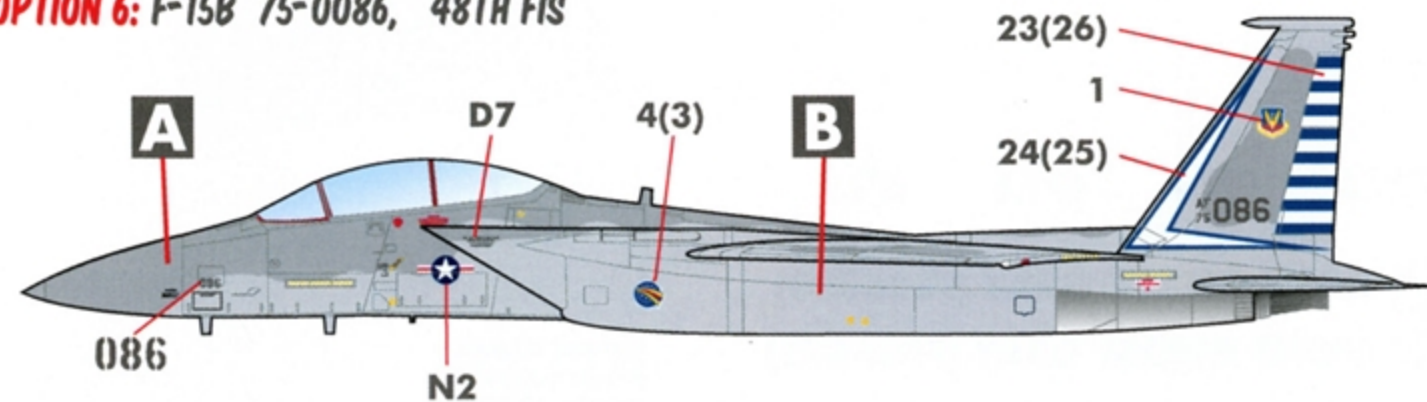

(*): DEPENDING ON THE TIME FRAME, YOU CAN APPLY THE 1ST AIR FORCE BADGE (DECAL 2) OR THE ADTAC BADGE (DECAL 3) ON THE STARBOARD SIDE INTAKE. USE THE ADTAC BADGE TO DEPICT THE AIRCRAFT BEFORE 1985. WE BELIEVE ALL OF THE AIRCRAFT DEPICTED ON THIS DECAL SHEET WERE IN SERVICE WITH THEIR RESPECTIVE UNITS BOTH BEFORE AND AFTER 1985. CHECK YOUR REFERENCES.

OPTION 2: F-15A 76-0105, 318TH FIS

OPTION 3: F-15B 76-0139, 318TH FIS

OPTION 4: F-15A 76-0114, 48TH FIS

OPTION 5: F-15A 76-0113, 48TH FIS

OPTION 6: F-15B 75-0086, 48TH FIS

OPTION 7: F-15A 76-0015, 5TH FIS

OPTION 8: F-15A 76-0058, 5TH FIS