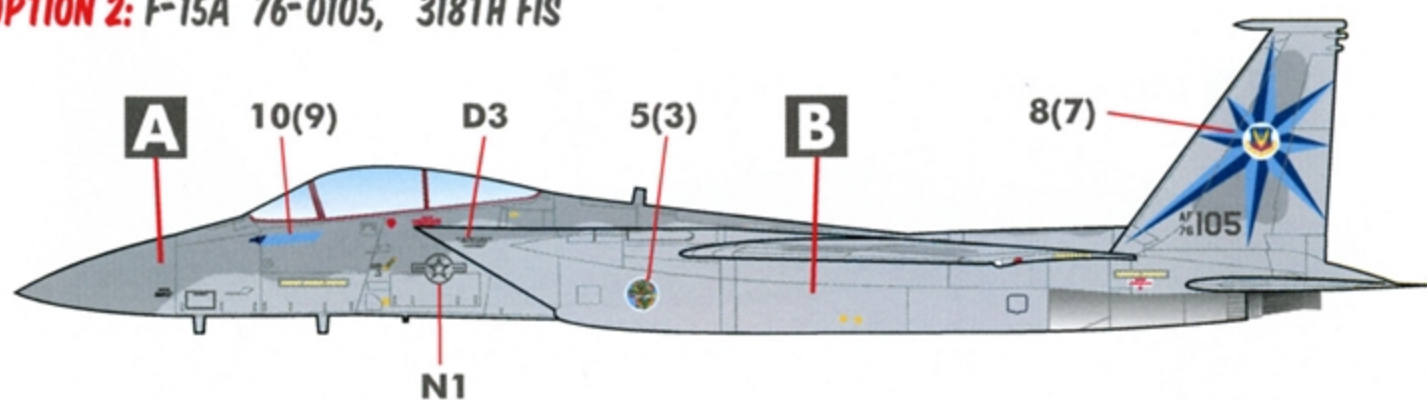

OPTION 2: F-15A 76-0105, 318TH FIS