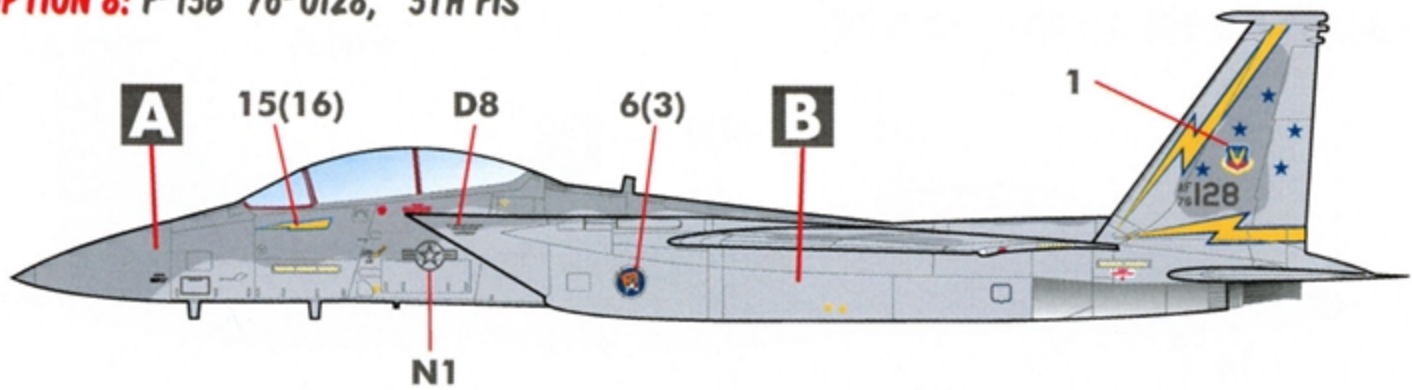

OPTION 8: F-15B 76-0128, 5TH FIS