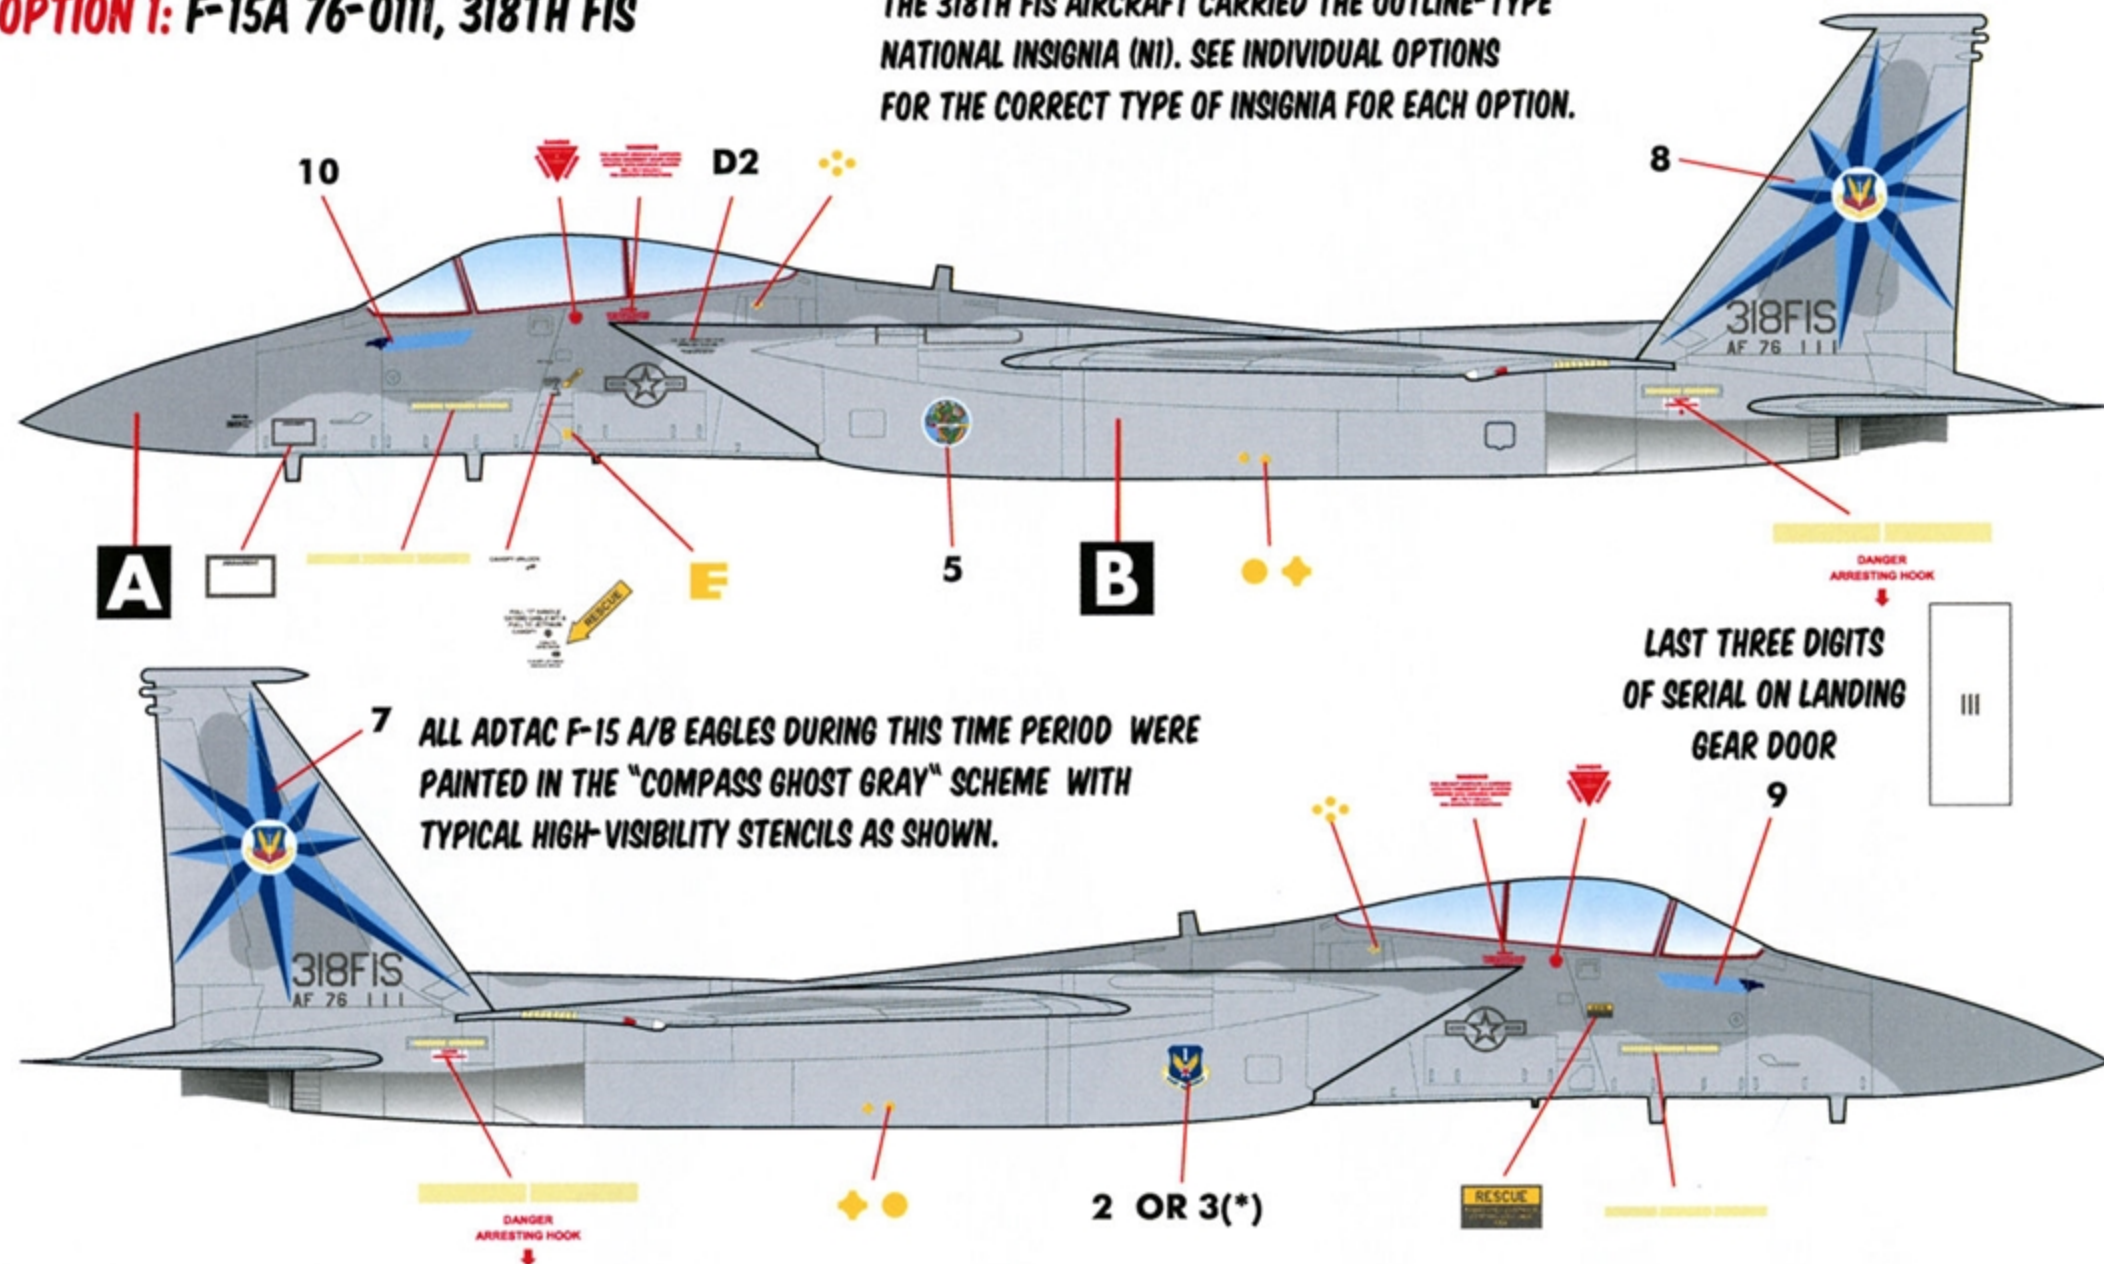

F-15

ADTAC EAGLES

**NINE MARKING OPTIONS
FOR COLD WAR AIR DEFENSE/TAC
F-15A/B EAGLES**

1/48 SCALE

DECALS PRINTED BY

OPTION 1: F-15A 76-0111, 318TH FIS

THE 318TH FIS AIRCRAFT CARRIED THE OUTLINE-TYPE NATIONAL INSIGNIA (NI). SEE INDIVIDUAL OPTIONS FOR THE CORRECT TYPE OF INSIGNIA FOR EACH OPTION.

(*): DEPENDING ON THE TIME FRAME, YOU CAN APPLY THE 1ST AIR FORCE BADGE (DECAL 2) OR THE ADTAC BADGE (DECAL 3) ON THE STARBOARD SIDE INTAKE. USE THE ADTAC BADGE TO DEPICT THE AIRCRAFT BEFORE 1985. WE BELIEVE ALL OF THE AIRCRAFT DEPICTED ON THIS DECAL SHEET WERE IN SERVICE WITH THEIR RESPECTIVE UNITS BOTH BEFORE AND AFTER 1985. CHECK YOUR REFERENCES.

OPTION 8: F-15B 76-0128, 5TH FIS

LANDING GEAR DOOR MARKINGS

5TH FIS TAIL DETAIL

- A** DARK GHOST GRAY (FS36320)
- B** LIGHT GHOST GRAY (FS36375)

TOP & BOTTOM VIEW

CARACAL MODELS CD48201