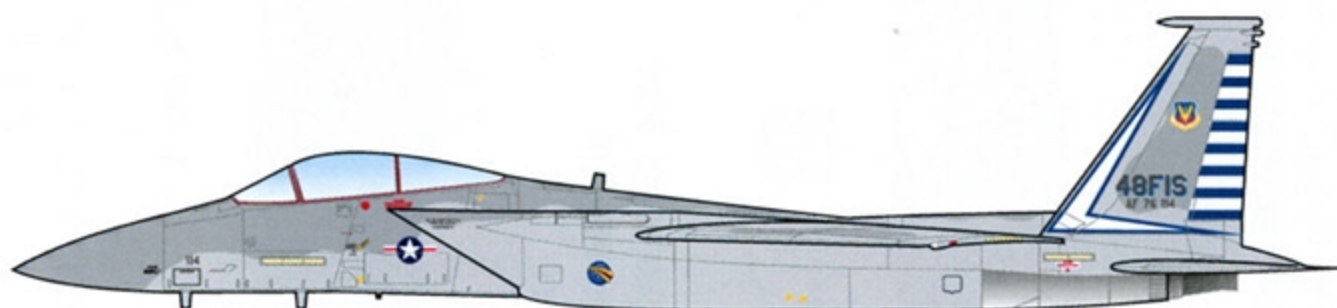

F-15

ADTAC EAGLES

**NINE MARKING OPTIONS
FOR COLD WAR AIR DEFENSE/TAC
F-15A/B EAGLES**

1/48 SCALE

DECALS PRINTED BY

OPTION 1: F-15A 76-0111, 318TH FIS

THE 318TH FIS AIRCRAFT CARRIED THE OUTLINE-TYPE NATIONAL INSIGNIA (NI). SEE INDIVIDUAL OPTIONS FOR THE CORRECT TYPE OF INSIGNIA FOR EACH OPTION.

(*): DEPENDING ON THE TIME FRAME, YOU CAN APPLY THE 1ST AIR FORCE BADGE (DECAL 2) OR THE ADTAC BADGE (DECAL 3) ON THE STARBOARD SIDE INTAKE. USE THE ADTAC BADGE TO DEPICT THE AIRCRAFT BEFORE 1985. WE BELIEVE ALL OF THE AIRCRAFT DEPICTED ON THIS DECAL SHEET WERE IN SERVICE WITH THEIR RESPECTIVE UNITS BOTH BEFORE AND AFTER 1985. CHECK YOUR REFERENCES.