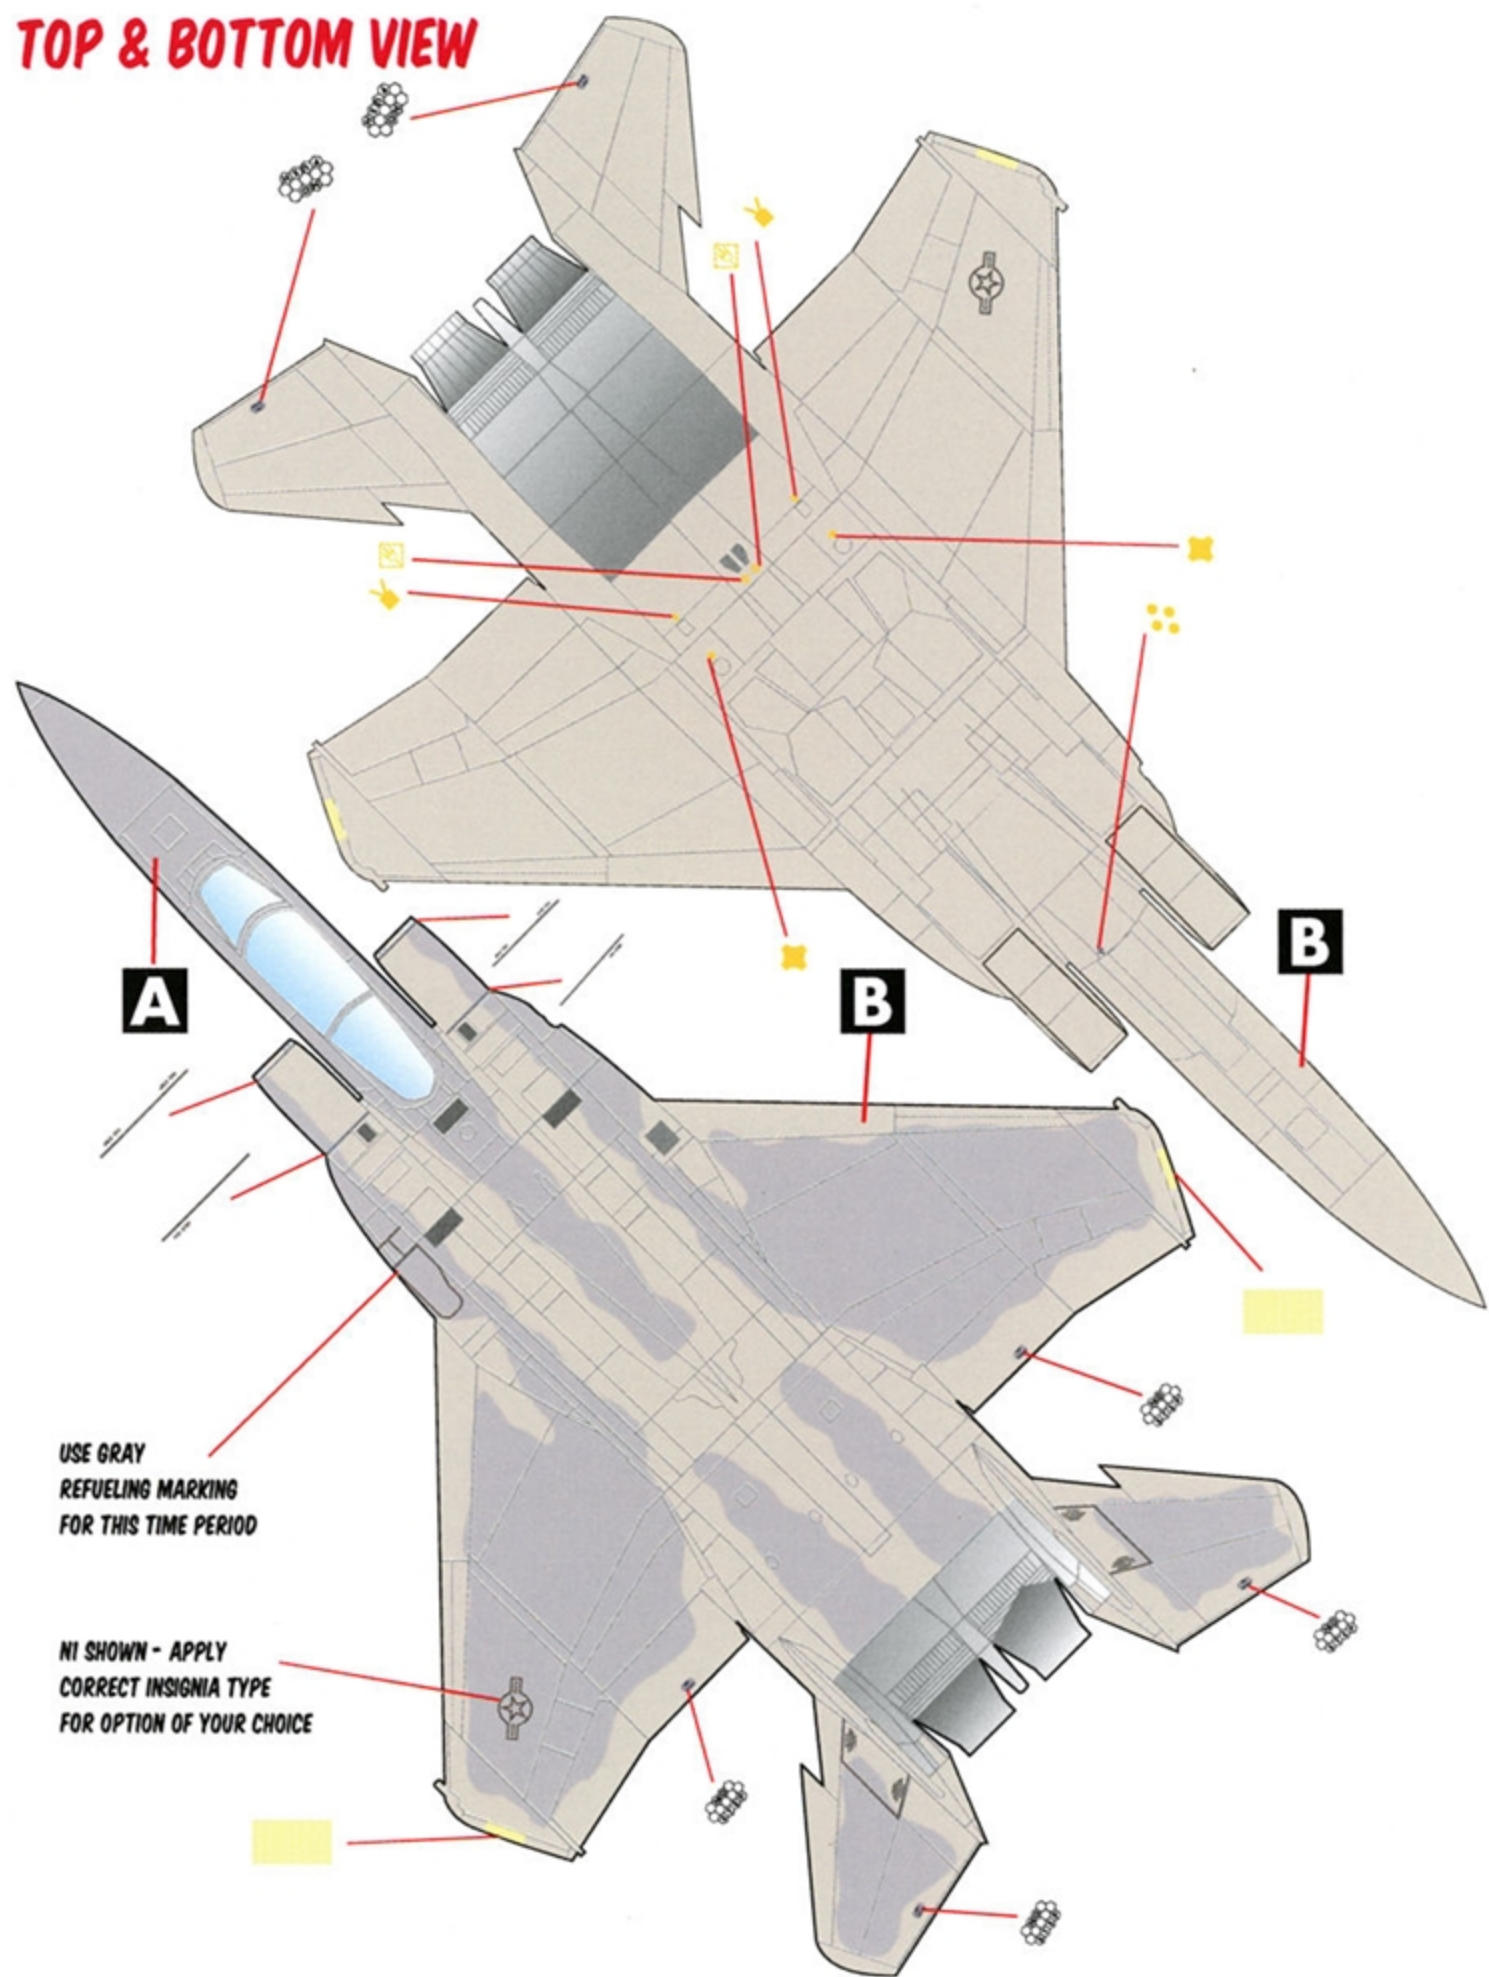

F-15

ADTAC EAGLES

**NINE MARKING OPTIONS
FOR COLD WAR AIR DEFENSE/TAC
F-15A/B EAGLES**

1/48 SCALE

DECALS PRINTED BY

OPTION 1: F-15A 76-0111, 318TH FIS

THE 318TH FIS AIRCRAFT CARRIED THE OUTLINE-TYPE NATIONAL INSIGNIA (NI). SEE INDIVIDUAL OPTIONS FOR THE CORRECT TYPE OF INSIGNIA FOR EACH OPTION.

(*): DEPENDING ON THE TIME FRAME, YOU CAN APPLY THE 1ST AIR FORCE BADGE (DECAL 2) OR THE ADTAC BADGE (DECAL 3) ON THE STARBOARD SIDE INTAKE. USE THE ADTAC BADGE TO DEPICT THE AIRCRAFT BEFORE 1985. WE BELIEVE ALL OF THE AIRCRAFT DEPICTED ON THIS DECAL SHEET WERE IN SERVICE WITH THEIR RESPECTIVE UNITS BOTH BEFORE AND AFTER 1985. CHECK YOUR REFERENCES.

OPTION 2: F-15A 76-0105, 318TH FIS

OPTION 3: F-15B 76-0139, 318TH FIS

OPTION 4: F-15A 76-0114, 48TH FIS

OPTION 5: F-15A 76-0113, 48TH FIS

OPTION 6: F-15B 75-0086, 48TH FIS

OPTION 7: F-15A 76-0015, 5TH FIS

OPTION 8: F-15A 76-0058, 5TH FIS

OPTION 8: F-15B 76-0128, 5TH FIS

LANDING GEAR DOOR MARKINGS

5TH FIS TAIL DETAIL

- A** DARK GHOST GRAY (FS36320)
- B** LIGHT GHOST GRAY (FS36375)

TOP & BOTTOM VIEW

CARACAL MODELS CD48201