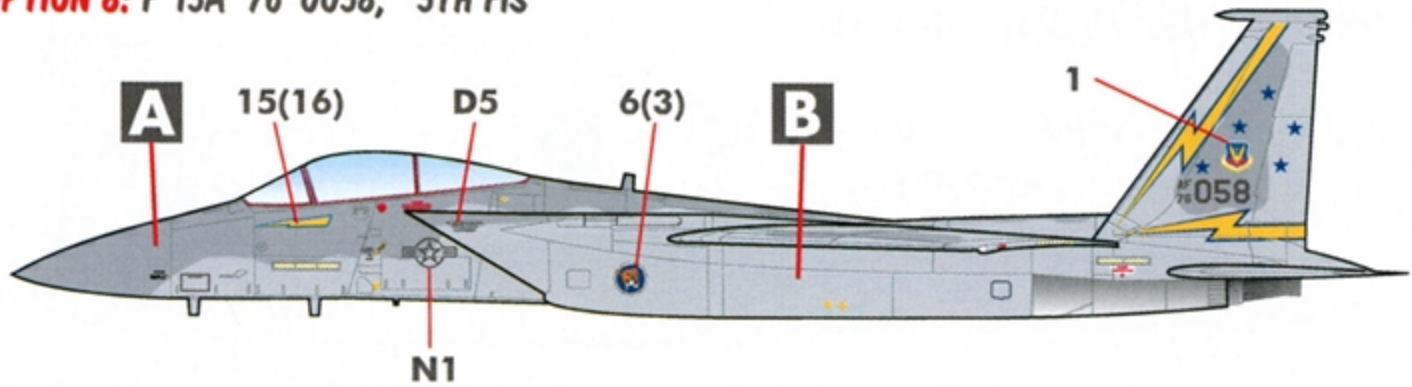

F-15

ADTAC EAGLES

**NINE MARKING OPTIONS
FOR COLD WAR AIR DEFENSE/TAC
F-15A/B EAGLES**

1/48 SCALE

DECALS PRINTED BY

OPTION 1: F-15A 76-0111, 318TH FIS

THE 318TH FIS AIRCRAFT CARRIED THE OUTLINE-TYPE NATIONAL INSIGNIA (NI). SEE INDIVIDUAL OPTIONS FOR THE CORRECT TYPE OF INSIGNIA FOR EACH OPTION.

(*): DEPENDING ON THE TIME FRAME, YOU CAN APPLY THE 1ST AIR FORCE BADGE (DECAL 2) OR THE ADTAC BADGE (DECAL 3) ON THE STARBOARD SIDE INTAKE. USE THE ADTAC BADGE TO DEPICT THE AIRCRAFT BEFORE 1985. WE BELIEVE ALL OF THE AIRCRAFT DEPICTED ON THIS DECAL SHEET WERE IN SERVICE WITH THEIR RESPECTIVE UNITS BOTH BEFORE AND AFTER 1985. CHECK YOUR REFERENCES.

OPTION 2: F-15A 76-0105, 318TH FIS

OPTION 3: F-15B 76-0139, 318TH FIS

OPTION 4: F-15A 76-0114, 48TH FIS

OPTION 5: F-15A 76-0113, 48TH FIS

OPTION 6: F-15B 75-0086, 48TH FIS

OPTION 7: F-15A 76-0015, 5TH FIS

OPTION 8: F-15A 76-0058, 5TH FIS