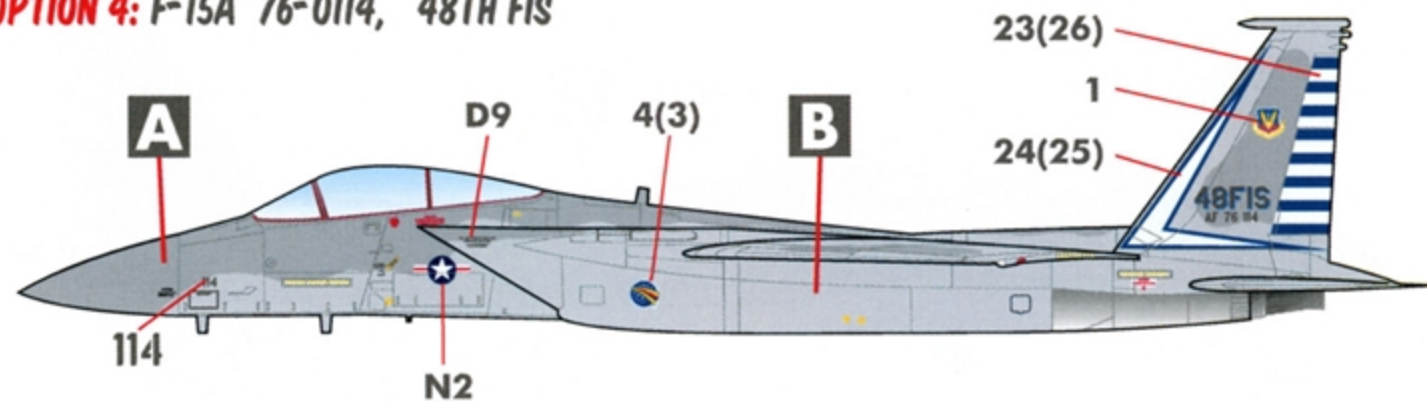

OPTION 4: F-15A 76-0114, 48TH FIS