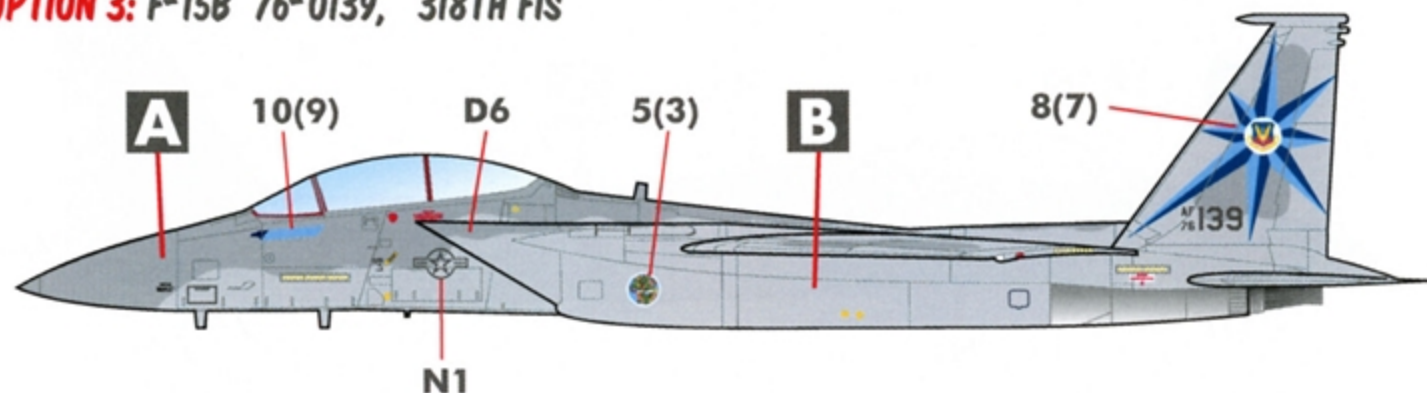

OPTION 3: F-15B 76-0139, 318TH FIS