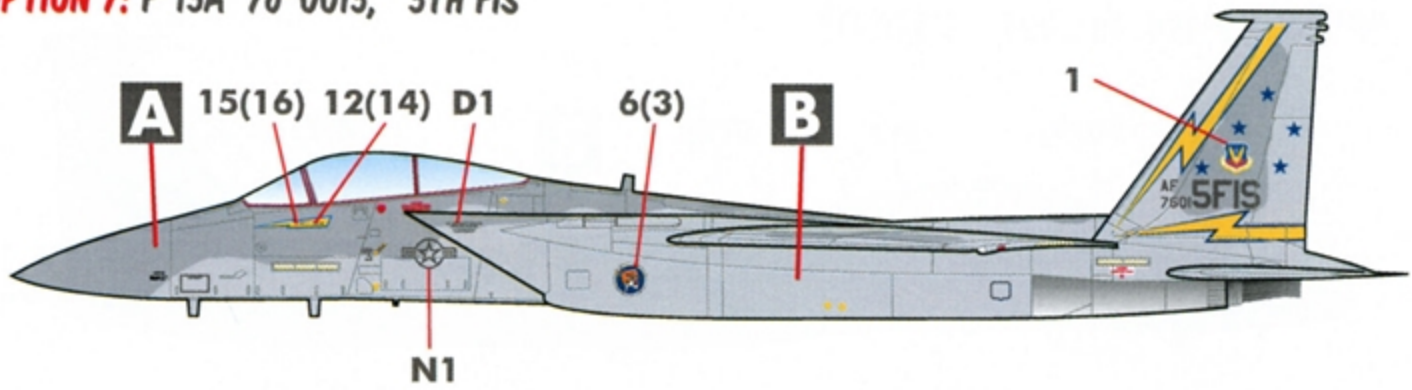

F-15

ADTAC EAGLES

**NINE MARKING OPTIONS
FOR COLD WAR AIR DEFENSE/TAC
F-15A/B EAGLES**

1/48 SCALE

DECALS PRINTED BY

OPTION 1: F-15A 76-0111, 318TH FIS

THE 318TH FIS AIRCRAFT CARRIED THE OUTLINE-TYPE NATIONAL INSIGNIA (NI). SEE INDIVIDUAL OPTIONS FOR THE CORRECT TYPE OF INSIGNIA FOR EACH OPTION.

(*): DEPENDING ON THE TIME FRAME, YOU CAN APPLY THE 1ST AIR FORCE BADGE (DECAL 2) OR THE ADTAC BADGE (DECAL 3) ON THE STARBOARD SIDE INTAKE. USE THE ADTAC BADGE TO DEPICT THE AIRCRAFT BEFORE 1985. WE BELIEVE ALL OF THE AIRCRAFT DEPICTED ON THIS DECAL SHEET WERE IN SERVICE WITH THEIR RESPECTIVE UNITS BOTH BEFORE AND AFTER 1985. CHECK YOUR REFERENCES.

OPTION 2: F-15A 76-0105, 318TH FIS

OPTION 3: F-15B 76-0139, 318TH FIS

OPTION 4: F-15A 76-0114, 48TH FIS

OPTION 5: F-15A 76-0113, 48TH FIS

OPTION 6: F-15B 75-0086, 48TH FIS

OPTION 7: F-15A 76-0015, 5TH FIS

OPTION 8: F-15A 76-0058, 5TH FIS