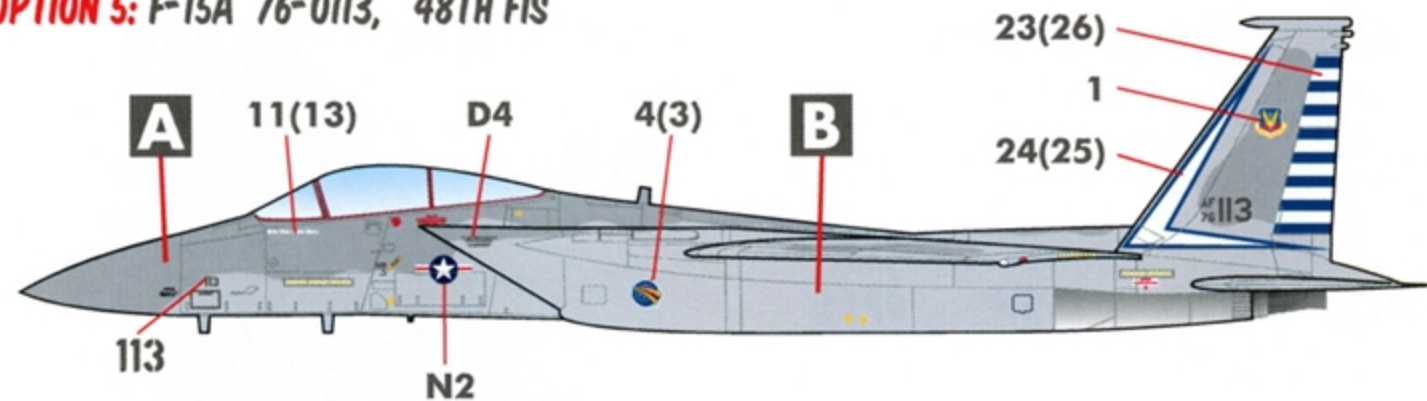

(*): DEPENDING ON THE TIME FRAME, YOU CAN APPLY THE 1ST AIR FORCE BADGE (DECAL 2) OR THE ADTAC BADGE (DECAL 3) ON THE STARBOARD SIDE INTAKE. USE THE ADTAC BADGE TO DEPICT THE AIRCRAFT BEFORE 1985. WE BELIEVE ALL OF THE AIRCRAFT DEPICTED ON THIS DECAL SHEET WERE IN SERVICE WITH THEIR RESPECTIVE UNITS BOTH BEFORE AND AFTER 1985. CHECK YOUR REFERENCES.

OPTION 2: F-15A 76-0105, 318TH FIS

OPTION 3: F-15B 76-0139, 318TH FIS

OPTION 4: F-15A 76-0114, 48TH FIS

OPTION 5: F-15A 76-0113, 48TH FIS

OPTION 6: F-15B 75-0086, 48TH FIS

OPTION 7: F-15A 76-0015, 5TH FIS

OPTION 8: F-15A 76-0058, 5TH FIS