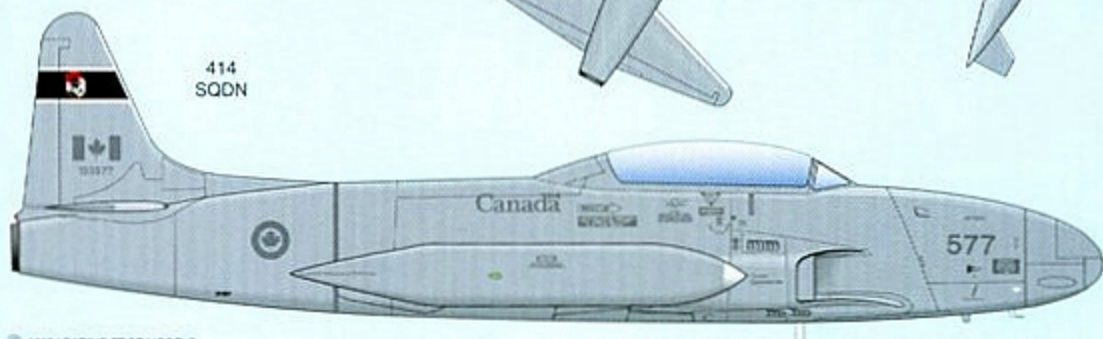

439
SQDN

SEMI GLOSS GREY FS#26173
Same as colour below except semi gloss finish.

MATT GREY FS:36173
Inboard halves of tip tanks, windshield framing and anti-glare panel.

Colour match
information inside.

414
SQDN

1/32 Canopy Masks

This symbol indicates the part of the mask to be aligned first.

COCKPIT
 Black interior, gray instrument panel, black seat, green seat cushions, red head rest. Inside of canopy framing; black.