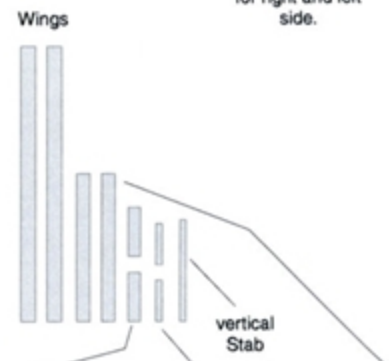

PAINTING DETAILS
Inside landing gear doors, air brakes: aluminum paint.
Wheels, air brakes and flap wells: aluminum paint.
Landing gear and main wheels: aluminum paint.
Inside of flaps: Fuselage Grey.