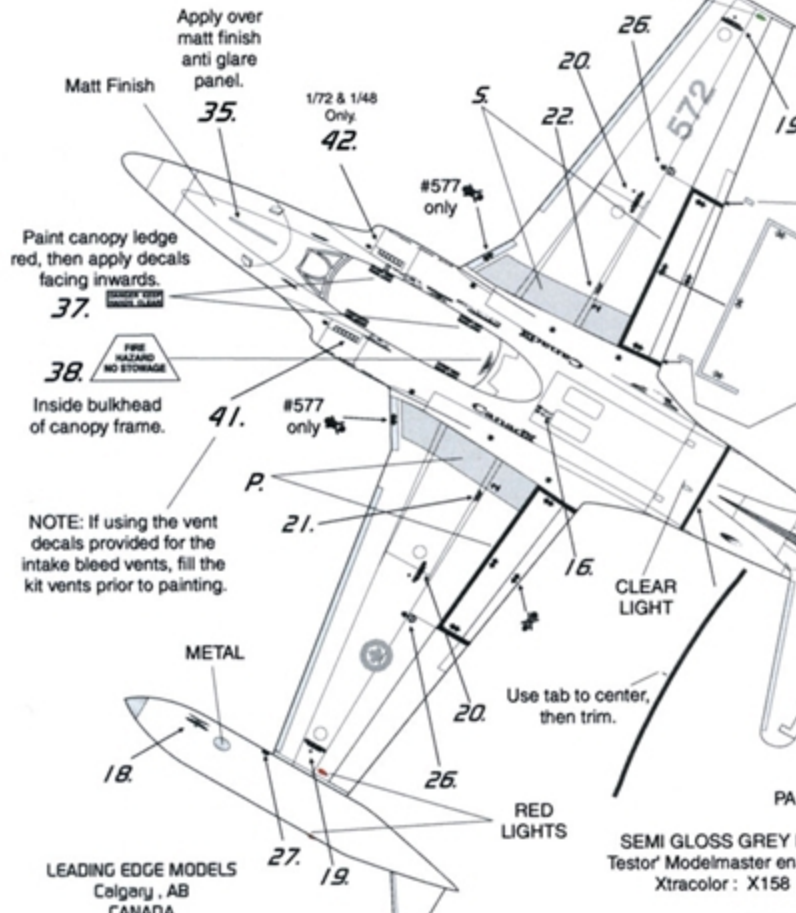

PAINTING DETAILS
Inside landing gear doors, air brakes: aluminum paint.
Wheels, air brakes and flap wells: aluminum paint.
Landing gear and main wheels: aluminum paint.
Inside of flaps: Fuselage Grey.