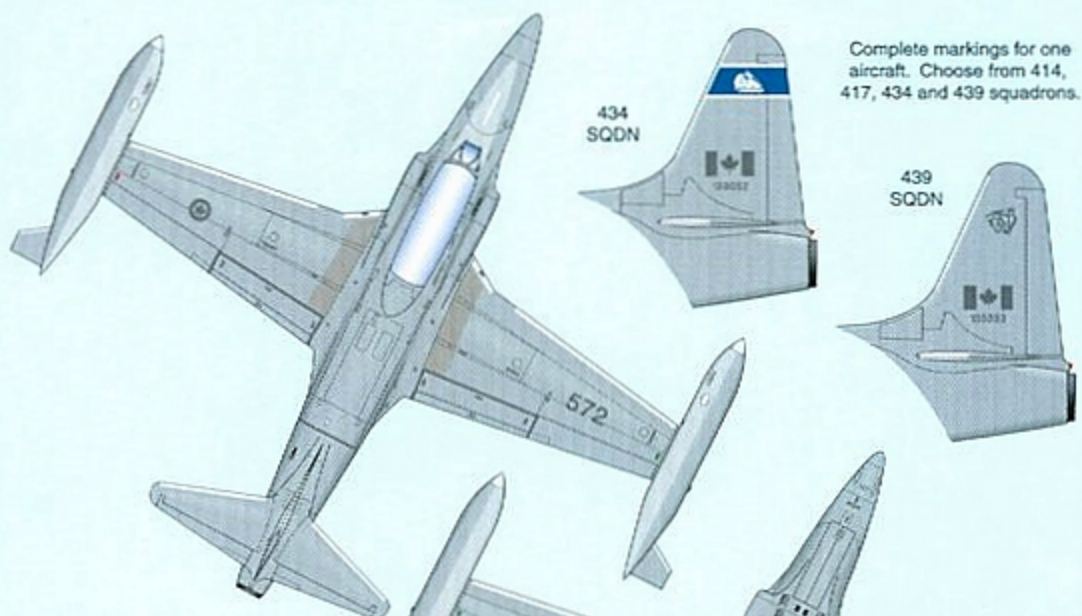

CAF T-33 SEMI GLOSS GREY SCHEME

DECAL SET # 72.19 1/72 SCALE
48.19 1/48 SCALE

**Leading
Edge** MODELS

*Limited Edition Model Decal
(Short Production Runs)*

417
SQDN

434
SQDN

Complete markings for one aircraft. Choose from 414, 417, 434 and 439 squadrons.

439
SQDN

SEMI GLOSS GREY FS#26173
Same as colour below except semi gloss finish.

MATT GREY FS:36173
Inboard halves of tip tanks, windshield framing and anti-glare panel.

Colour match
information inside.

414
SQDN

1/32 Canopy Masks

This symbol indicates the part of the mask to be aligned first.

COCKPIT
 Black interior, gray instrument panel, black seat, green seat cushions, red head rest. Inside of canopy framing; black.