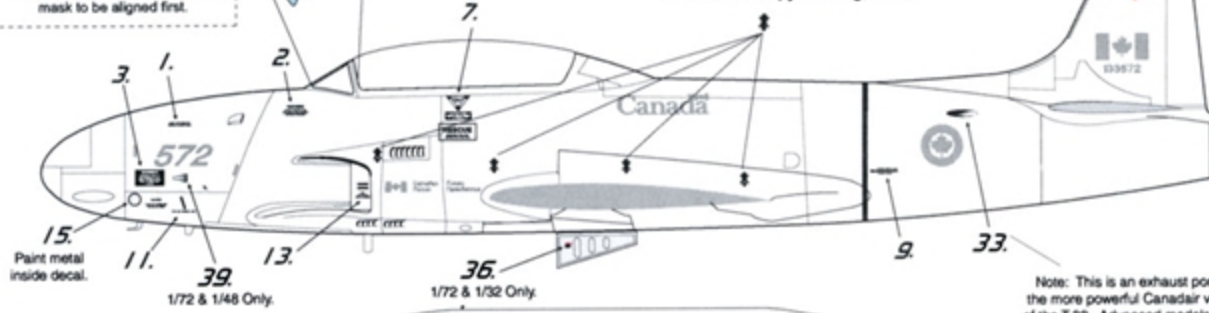

1/32 Canopy Masks

This symbol indicates the part of the mask to be aligned first.

COCKPIT
 Black interior, gray instrument panel, black seat, green seat cushions, red head rest. Inside of canopy framing; black.