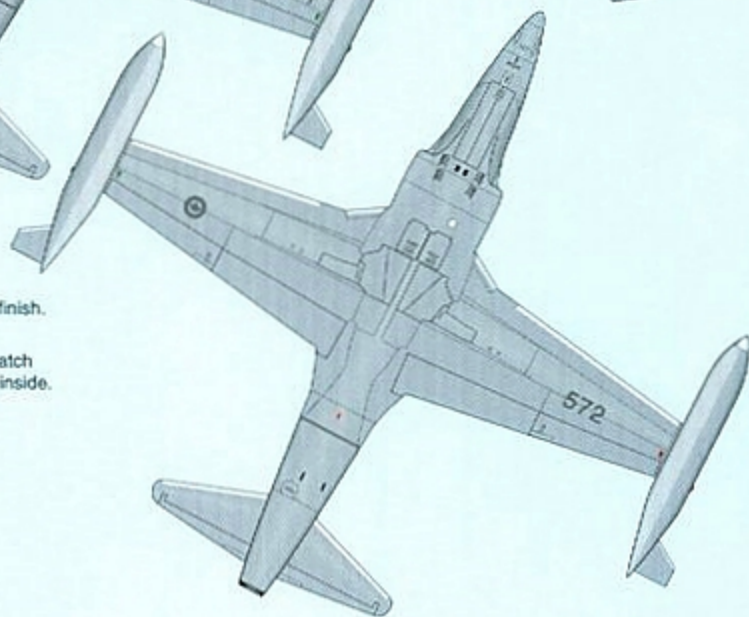

CAF T-33 SEMI GLOSS GREY SCHEME

DECAL SET # 72.19 1/72 SCALE
48.19 1/48 SCALE

**Leading
Edge** MODELS

*Limited Edition Model Decal
(Short Production Runs)*

417
SQDN

434
SQDN

Complete markings for one aircraft. Choose from 414, 417, 434 and 439 squadrons.

439
SQDN

SEMI GLOSS GREY FS#26173
Same as colour below except semi gloss finish.

MATT GREY FS:36173
Inboard halves of tip tanks, windshield framing and anti-glare panel.

Colour match
information inside.

414
SQDN

1/32 Canopy Masks

This symbol indicates the part of the mask to be aligned first.

COCKPIT
 Black interior, gray instrument panel, black seat, green seat cushions, red head rest. Inside of canopy framing; black.