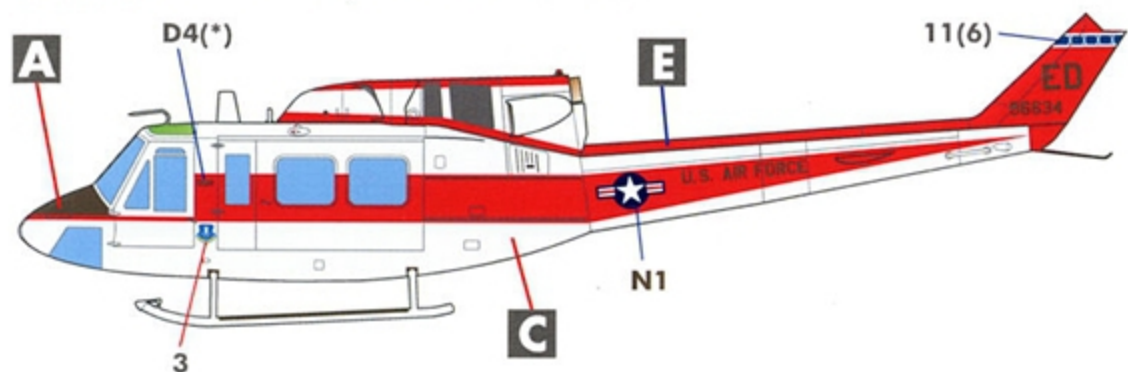

UH-1N

TWIN HUEY

**ELEVEN MARKING OPTIONS
FOR USAF / USN / USMC TWIN HUEYS**

1/48 SCALE

DECALS PRINTED BY

OPTION 1: UH-1N 69-6663, 1ST HELICOPTER SQUADRON - USAF

OPTION 2: UH-1N 69-6605, LANGLEY AFB - USAF

OPTION 3: UH-1N 69-6629, 54TH HS, MINOT AFB - USAF

OPTION 4: UH-1N 69-6634, EDWARDS AFB - USAF

OPTION 5: UH-1N BU.NO. 159204, HMM-262, USMC

ET
159204

OPT. 5

OPT. 6

NOTE ON OPTION 6:
WHILE THE COLORS SEEM TO BE THE SAME AS THE 1980S THREE-COLOR USMC CAMOUFLAGE SCHEME, WE BELIEVE THIS UH-1N HAD A TWO-COLOR SCHEME.