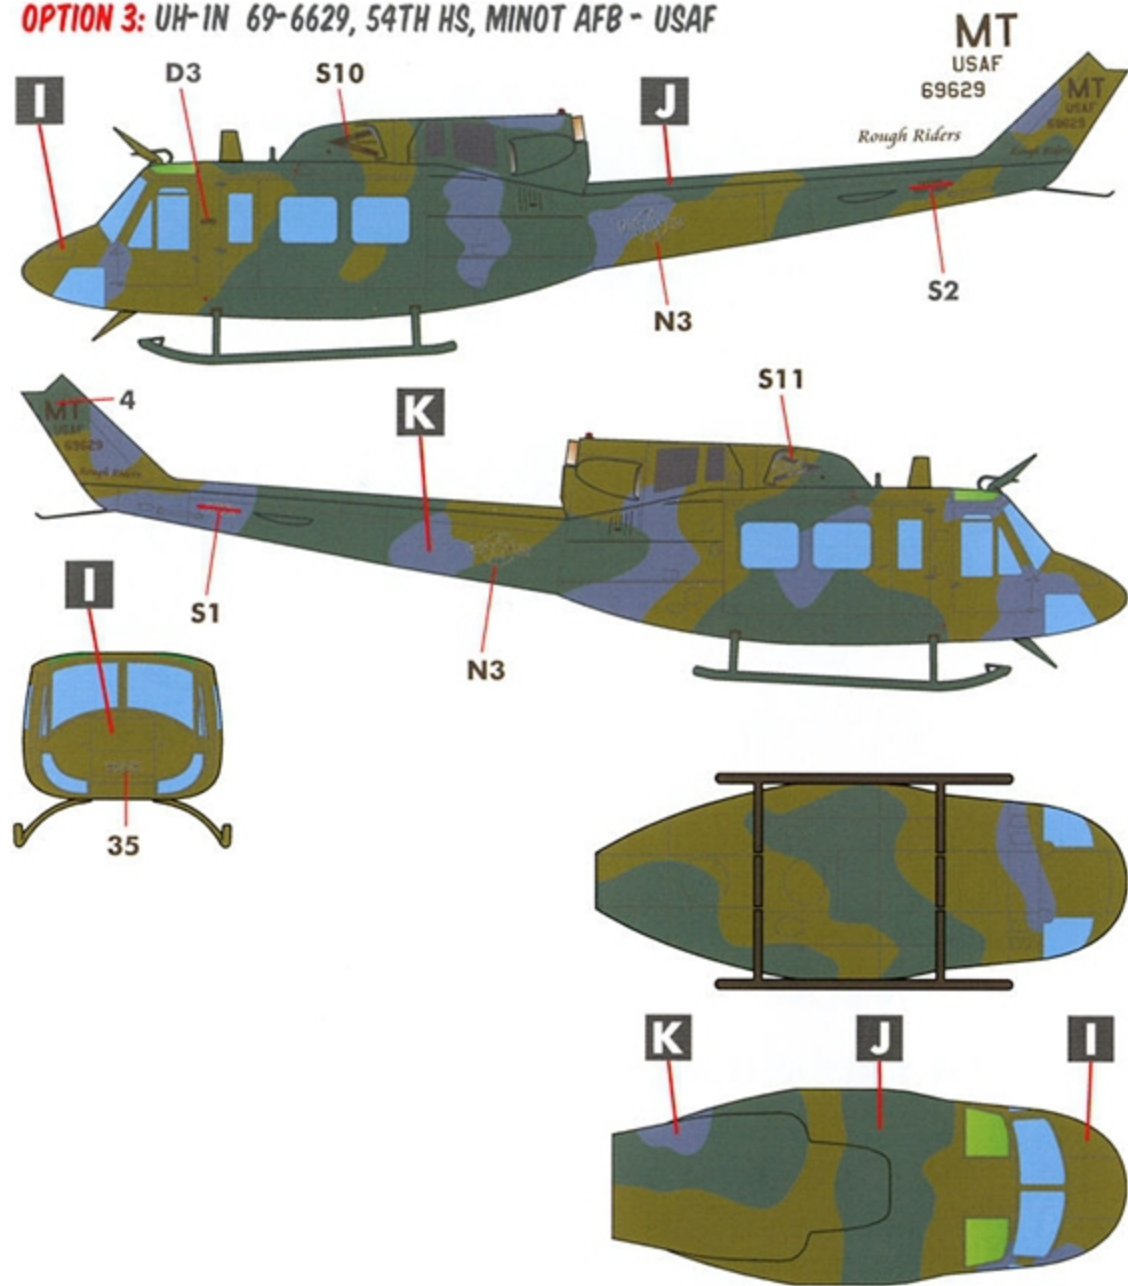

UH-1N

TWIN HUEY

**ELEVEN MARKING OPTIONS
FOR USAF / USN / USMC TWIN HUEYS**

1/48 SCALE

DECALS PRINTED BY

OPTION 1: UH-1N 69-6663, 1ST HELICOPTER SQUADRON - USAF

OPTION 2: UH-1N 69-6605, LANGLEY AFB - USAF

OPTION 3: UH-1N 69-6629, 54TH HS, MINOT AFB - USAF

OPTION 4: UH-1N 69-6634, EDWARDS AFB - USAF

OPTION 5: UH-1N BU.NO. 159204, HMM-262, USMC

ET
159204

OPT. 5

OPT. 6

NOTE ON OPTION 6:
WHILE THE COLORS SEEM TO BE THE SAME AS THE 1980S THREE-COLOR USMC CAMOUFLAGE SCHEME, WE BELIEVE THIS UH-1N HAD A TWO-COLOR SCHEME.

WE DO NOT HAVE ANY REFERENCES FOR THE TOP & BOTTOM VIEWS OF THIS HELICOPTER.

OPTION 6: UH-1N BU.NO. 160444, HMM-365, USMC

YM
160444

NOTE BLACK "160444" ON THIS SIDE

OPTION 7: UH-1N BU.NO. 158238, VXE-6, US NAVY

- A** FLAT BLACK (FS37038)
- B** GLOSS DARK BLUE (FS15052)
- C** SEMI-GLOSS WHITE (FS27875)
- D** SEMI-GLOSS ADC GRAY (FS26473)
- E** INTERNATIONAL ORANGE (FS12197)
- F** ENGINE GRAY (FS16081)

- G** GLOSS FIELD GREEN (FS14097)
- H** MATT FIELD GREEN (FS34097)
- I** EURO-1 MEDIUM GREEN (FS34102)
- J** EURO-1 DARK GREEN (FS34092)
- K** GUNSHIP GRAY (FS36118)
- L** DARK GHOST GRAY (FS36320)