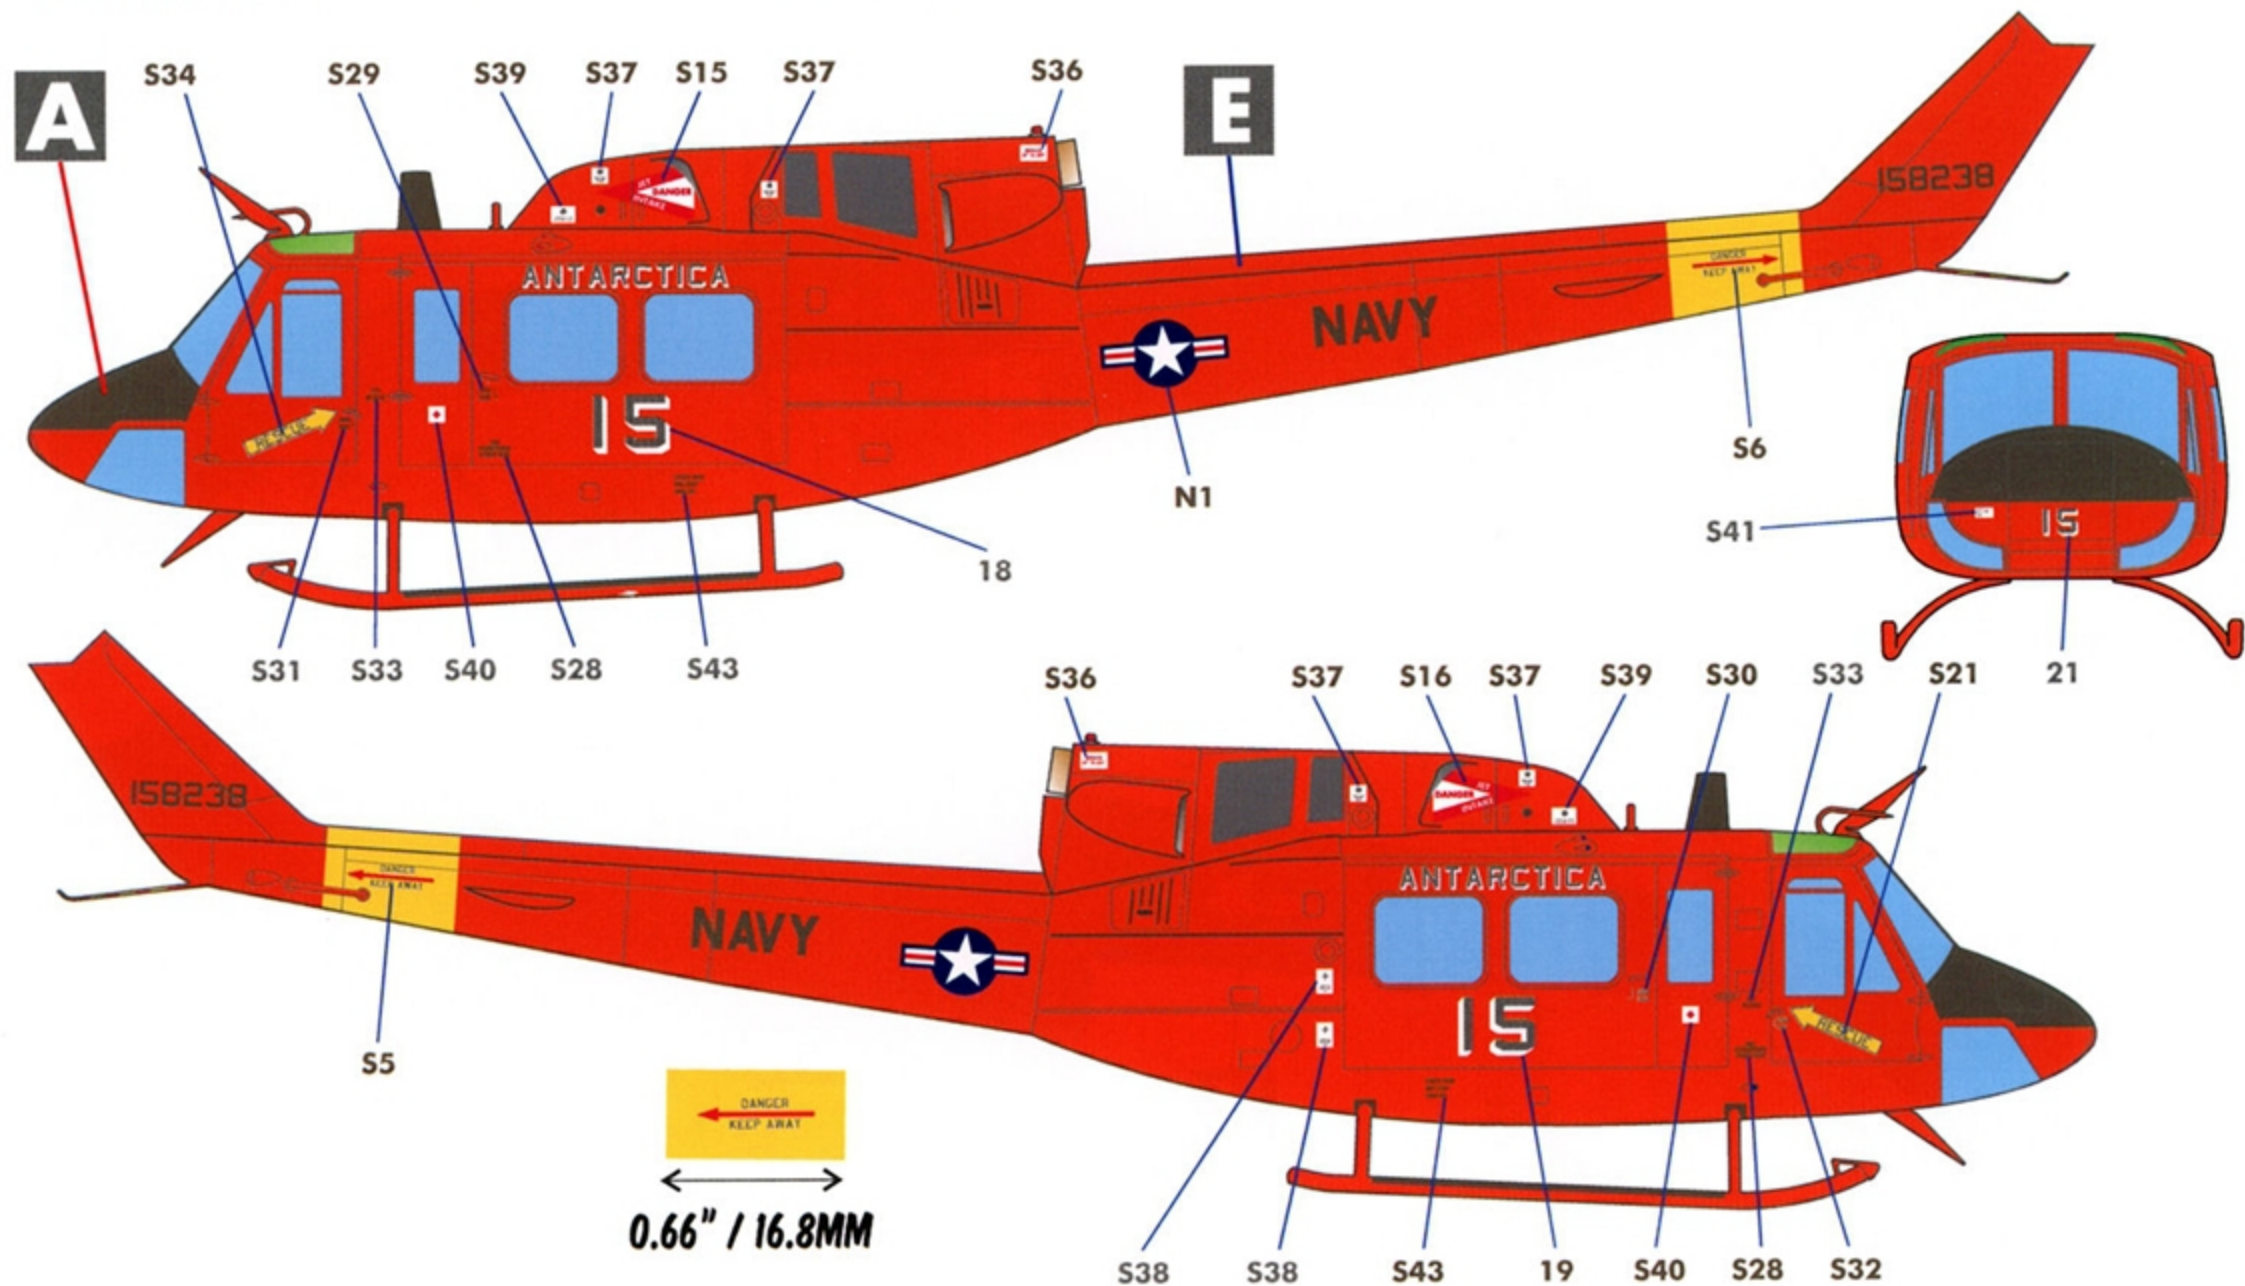

OPTION 4: UH-1N 69-6634, EDWARDS AFB - USAF

OPTION 5: UH-1N BU.NO. 159204, HMM-262, USMC

ET
159204

OPT. 5

OPT. 6

NOTE ON OPTION 6:
WHILE THE COLORS SEEM TO BE THE SAME AS THE 1980S THREE-COLOR USMC CAMOUFLAGE SCHEME, WE BELIEVE THIS UH-1N HAD A TWO-COLOR SCHEME.

WE DO NOT HAVE ANY REFERENCES FOR THE TOP & BOTTOM VIEWS OF THIS HELICOPTER.

OPTION 6: UH-1N BU.NO. 160444, HMM-365, USMC

YM
160444

NOTE BLACK "160444" ON THIS SIDE

OPTION 7: UH-1N BU.NO. 158238, VXE-6, US NAVY

OPTION 8: UH-1N BU.NO. 160827, USS GUADALCANAL - US NAVY

OPTION 9: UH-1N BU.NO. 158253, NAS MERIDIAN, US NAVY

STENCILLING ON ALL THREE US NAVY RESCUE OPTIONS ARE IDENTICAL TO THAT OF OPTION 7

OPTION 10: UH-1N BU.NO. 158258, NAS CORPUS CHRISTI, US NAVY

- A** FLAT BLACK (FS37038)
- B** GLOSS DARK BLUE (FS15052)
- C** SEMI-GLOSS WHITE (FS27875)
- D** SEMI-GLOSS ADC GRAY (FS26473)
- E** INTERNATIONAL ORANGE (FS12197)
- F** ENGINE GRAY (FS16081)

- G** GLOSS FIELD GREEN (FS14097)
- H** MATT FIELD GREEN (FS34097)
- I** EURO-1 MEDIUM GREEN (FS34102)
- J** EURO-1 DARK GREEN (FS34092)
- K** GUNSHIP GRAY (FS36118)
- L** DARK GHOST GRAY (FS36320)