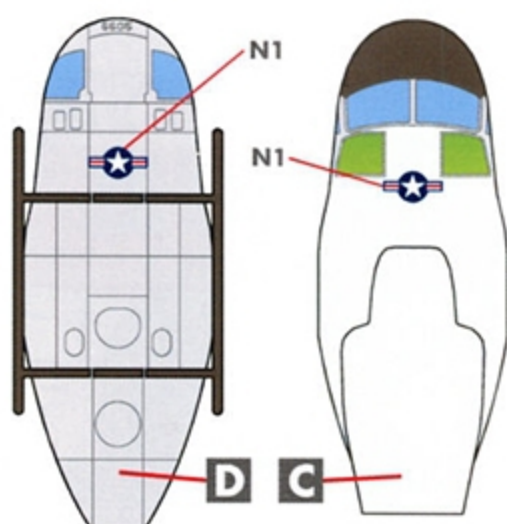

WE DO NOT HAVE ANY REFERENCES FOR THE TOP & BOTTOM VIEWS OF THIS HELICOPTER.

OPTION 6: UH-1N BU.NO. 160444, HMM-365, USMC

YM
160444

NOTE BLACK "160444" ON THIS SIDE

OPTION 7: UH-1N BU.NO. 158238, VXE-6, US NAVY

OPTION 8: UH-1N BU.NO. 160827, USS GUADALCANAL - US NAVY

OPTION 9: UH-1N BU.NO. 158253, NAS MERIDIAN, US NAVY

STENCILLING ON ALL THREE US NAVY RESCUE OPTIONS ARE IDENTICAL TO THAT OF OPTION 7

OPTION 10: UH-1N BU.NO. 158258, NAS CORPUS CHRISTI, US NAVY

OPTION 11: UH-1N BU.NO. 158551, NAS FALLON, US NAVY

OPT.9

OPTIONS 9, 10 AND 11

OPTION 1**OPTION 2****OPTION 4****OPTION 5****OPTION 7****OPTION 8**

Caracal Models
 PO Box 92141
 Austin, TX 78709
 info@caracalmodels.com
 http://www.caracalmodels.com