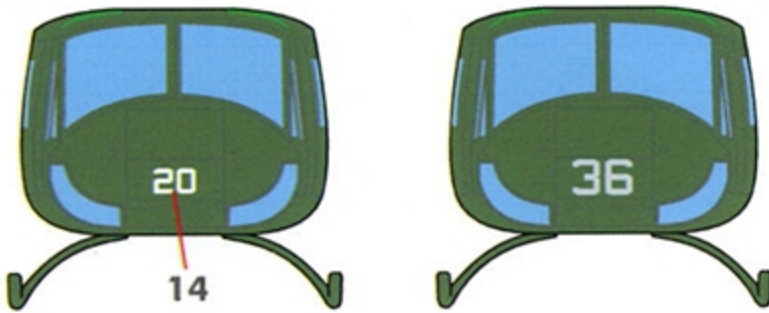

OPTION 4: UH-1N 69-6634, EDWARDS AFB - USAF

OPTION 5: UH-1N BU.NO. 159204, HMM-262, USMC

ET
159204

OPT. 5

OPT. 6

NOTE ON OPTION 6:
WHILE THE COLORS SEEM TO BE THE SAME AS THE 1980S THREE-COLOR USMC CAMOUFLAGE SCHEME, WE BELIEVE THIS UH-1N HAD A TWO-COLOR SCHEME.