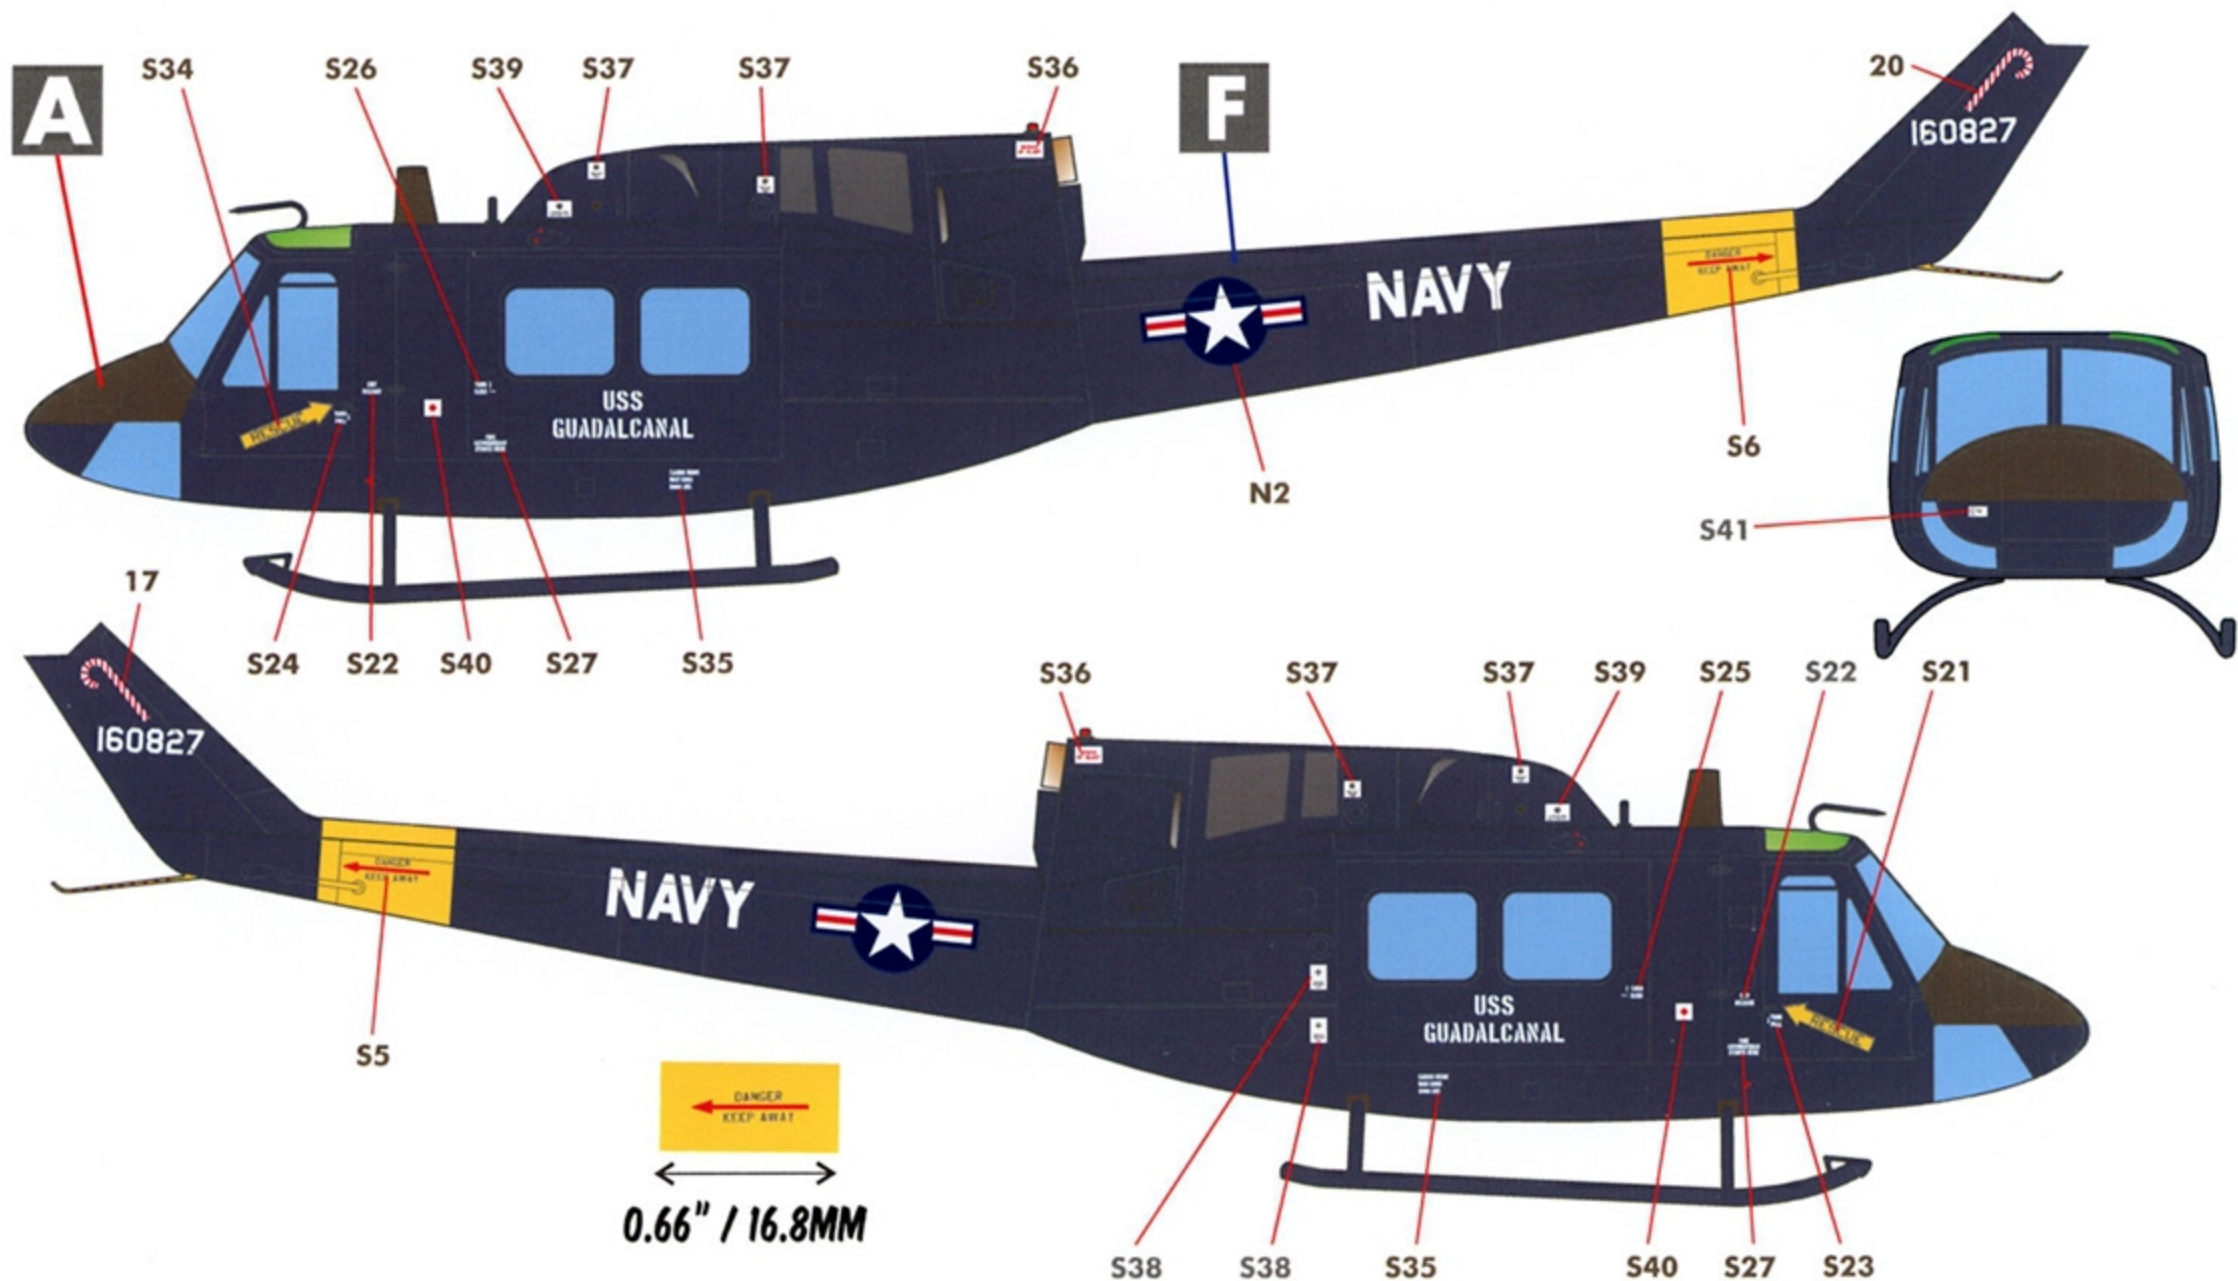

OPTION 4: UH-1N 69-6634, EDWARDS AFB - USAF

OPTION 5: UH-1N BU.NO. 159204, HMM-262, USMC

ET
159204

OPT. 5

OPT. 6

NOTE ON OPTION 6:
WHILE THE COLORS SEEM TO BE THE SAME AS THE 1980S THREE-COLOR USMC CAMOUFLAGE SCHEME, WE BELIEVE THIS UH-1N HAD A TWO-COLOR SCHEME.

WE DO NOT HAVE ANY REFERENCES FOR THE TOP & BOTTOM VIEWS OF THIS HELICOPTER.

OPTION 6: UH-1N BU.NO. 160444, HMM-365, USMC

YM
160444

NOTE BLACK "160444" ON THIS SIDE

OPTION 7: UH-1N BU.NO. 158238, VXE-6, US NAVY

OPTION 8: UH-1N BU.NO. 160827, USS GUADALCANAL - US NAVY

OPTION 9: UH-1N BU.NO. 158253, NAS MERIDIAN, US NAVY

STENCILLING ON ALL THREE US NAVY RESCUE OPTIONS ARE IDENTICAL TO THAT OF OPTION 7

OPTION 10: UH-1N BU.NO. 158258, NAS CORPUS CHRISTI, US NAVY

- A** FLAT BLACK (FS37038)
- B** GLOSS DARK BLUE (FS15052)
- C** SEMI-GLOSS WHITE (FS27875)
- D** SEMI-GLOSS ADC GRAY (FS26473)
- E** INTERNATIONAL ORANGE (FS12197)
- F** ENGINE GRAY (FS16081)

- G** GLOSS FIELD GREEN (FS14097)
- H** MATT FIELD GREEN (FS34097)
- I** EURO-1 MEDIUM GREEN (FS34102)
- J** EURO-1 DARK GREEN (FS34092)
- K** GUNSHIP GRAY (FS36118)
- L** DARK GHOST GRAY (FS36320)