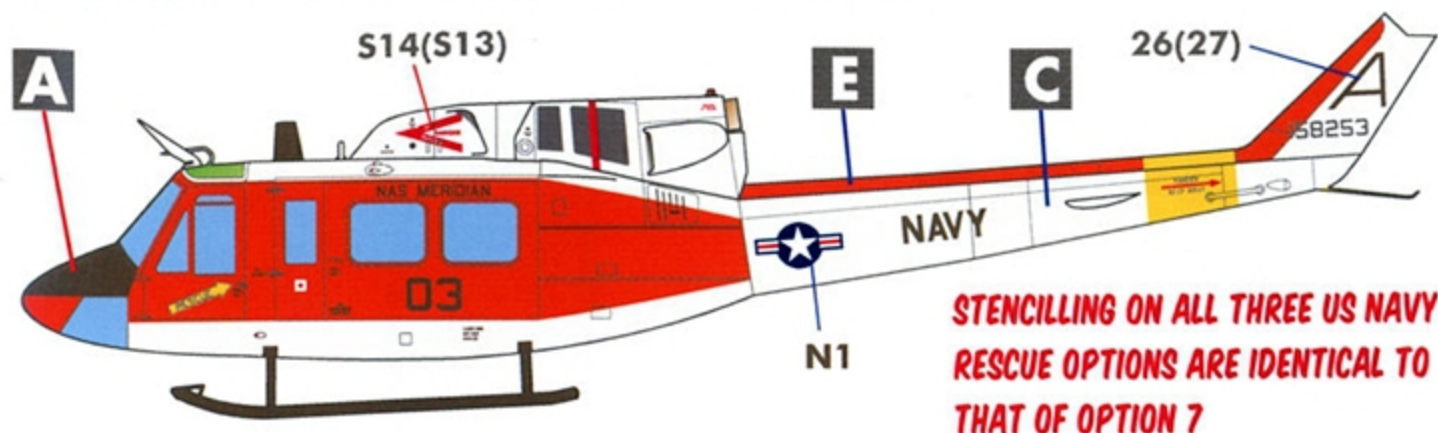

OPTION 9: UH-1N BU.NO. 158253, NAS MERIDIAN, US NAVY