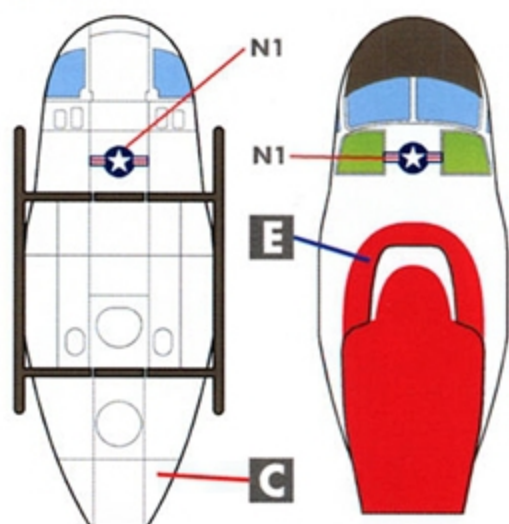

WE DO NOT HAVE ANY REFERENCES FOR THE TOP & BOTTOM VIEWS OF THIS HELICOPTER.

OPTION 6: UH-1N BU.NO. 160444, HMM-365, USMC

YM
160444

NOTE BLACK "160444" ON THIS SIDE

OPTION 7: UH-1N BU.NO. 158238, VXE-6, US NAVY

OPTION 8: UH-1N BU.NO. 160827, USS GUADALCANAL - US NAVY

OPTION 9: UH-1N BU.NO. 158253, NAS MERIDIAN, US NAVY

STENCILLING ON ALL THREE US NAVY RESCUE OPTIONS ARE IDENTICAL TO THAT OF OPTION 7

OPTION 10: UH-1N BU.NO. 158258, NAS CORPUS CHRISTI, US NAVY

OPTION 11: UH-1N BU.NO. 158551, NAS FALLON, US NAVY

OPT.9

OPTIONS 9, 10 AND 11

OPTION 1**OPTION 2****OPTION 4****OPTION 5****OPTION 7****OPTION 8**

Caracal Models
 PO Box 92141
 Austin, TX 78709
 info@caracalmodels.com
 http://www.caracalmodels.com