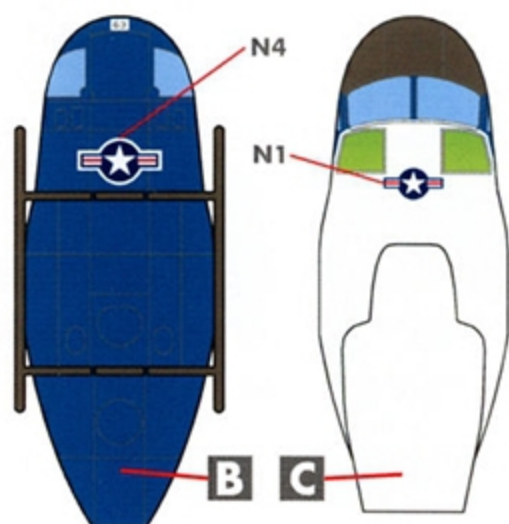

WE DO NOT HAVE ANY REFERENCES FOR THE TOP & BOTTOM VIEWS OF THIS HELICOPTER.

OPTION 6: UH-1N BU.NO. 160444, HMM-365, USMC

YM
160444

NOTE BLACK "160444" ON THIS SIDE

OPTION 7: UH-1N BU.NO. 158238, VXE-6, US NAVY

OPTION 8: UH-1N BU.NO. 160827, USS GUADALCANAL - US NAVY

OPTION 9: UH-1N BU.NO. 158253, NAS MERIDIAN, US NAVY

STENCILLING ON ALL THREE US NAVY RESCUE OPTIONS ARE IDENTICAL TO THAT OF OPTION 7

OPTION 10: UH-1N BU.NO. 158258, NAS CORPUS CHRISTI, US NAVY

OPTION 11: UH-1N BU.NO. 158551, NAS FALLON, US NAVY

OPT.9

OPTIONS 9, 10 AND 11

OPTION 1**OPTION 2****OPTION 4****OPTION 5****OPTION 7****OPTION 8**

Caracal Models
 PO Box 92141
 Austin, TX 78709
 info@caracalmodels.com
 http://www.caracalmodels.com