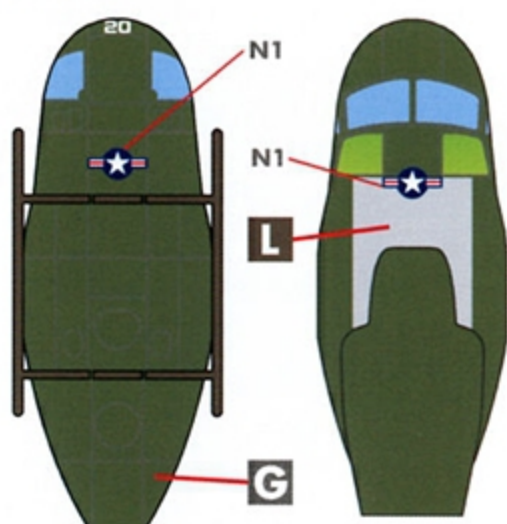

WE DO NOT HAVE ANY REFERENCES FOR THE TOP & BOTTOM VIEWS OF THIS HELICOPTER.

OPTION 6: UH-1N BU.NO. 160444, HMM-365, USMC

YM
160444

NOTE BLACK "160444" ON THIS SIDE

OPTION 7: UH-1N BU.NO. 158238, VXE-6, US NAVY

OPTION 8: UH-1N BU.NO. 160827, USS GUADALCANAL - US NAVY

OPTION 9: UH-1N BU.NO. 158253, NAS MERIDIAN, US NAVY

STENCILLING ON ALL THREE US NAVY RESCUE OPTIONS ARE IDENTICAL TO THAT OF OPTION 7

OPTION 10: UH-1N BU.NO. 158258, NAS CORPUS CHRISTI, US NAVY

OPTION 11: UH-1N BU.NO. 158551, NAS FALLON, US NAVY

OPT.9

OPTIONS 9, 10 AND 11

OPTION 1**OPTION 2****OPTION 4****OPTION 5****OPTION 7****OPTION 8**

Caracal Models
 PO Box 92141
 Austin, TX 78709
 info@caracalmodels.com
 http://www.caracalmodels.com