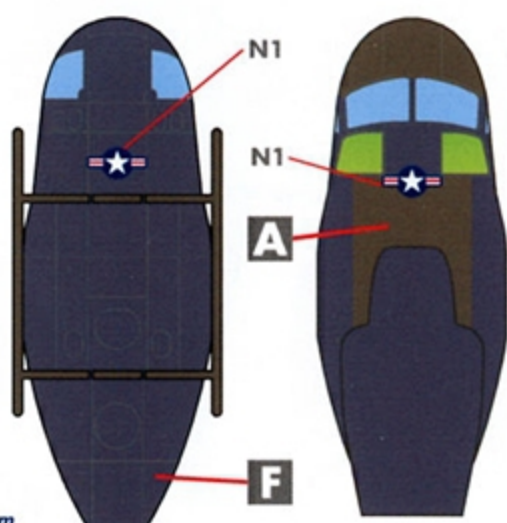

WE DO NOT HAVE ANY REFERENCES FOR THE TOP & BOTTOM VIEWS OF THIS HELICOPTER.

OPTION 6: UH-1N BU.NO. 160444, HMM-365, USMC

YM
160444

NOTE BLACK "160444" ON THIS SIDE

OPTION 7: UH-1N BU.NO. 158238, VXE-6, US NAVY

OPTION 8: UH-1N BU.NO. 160827, USS GUADALCANAL - US NAVY

OPTION 9: UH-1N BU.NO. 158253, NAS MERIDIAN, US NAVY

STENCILLING ON ALL THREE US NAVY RESCUE OPTIONS ARE IDENTICAL TO THAT OF OPTION 7

OPTION 10: UH-1N BU.NO. 158258, NAS CORPUS CHRISTI, US NAVY

OPTION 11: UH-1N BU.NO. 158551, NAS FALLON, US NAVY

OPT.9

OPTIONS 9, 10 AND 11

OPTION 1**OPTION 2****OPTION 4****OPTION 5****OPTION 7****OPTION 8**

Caracal Models
 PO Box 92141
 Austin, TX 78709
 info@caracalmodels.com
 http://www.caracalmodels.com