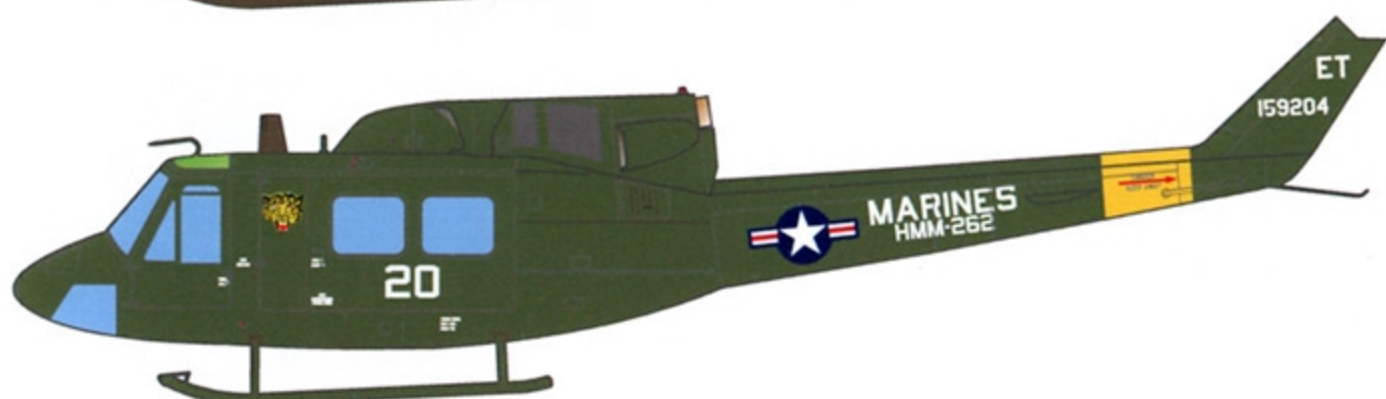

UH-1N

TWIN HUEY

**ELEVEN MARKING OPTIONS
FOR USAF / USN / USMC TWIN HUEYS**

1/48 SCALE

DECALS PRINTED BY

OPTION 1: UH-1N 69-6663, 1ST HELICOPTER SQUADRON - USAF

OPTION 2: UH-1N 69-6605, LANGLEY AFB - USAF

OPTION 3: UH-1N 69-6629, 54TH HS, MINOT AFB - USAF

OPTION 4: UH-1N 69-6634, EDWARDS AFB - USAF

OPTION 5: UH-1N BU.NO. 159204, HMM-262, USMC

ET
159204

OPT. 5

OPT. 6

NOTE ON OPTION 6:
WHILE THE COLORS SEEM TO BE THE SAME AS THE 1980S THREE-COLOR USMC CAMOUFLAGE SCHEME, WE BELIEVE THIS UH-1N HAD A TWO-COLOR SCHEME.