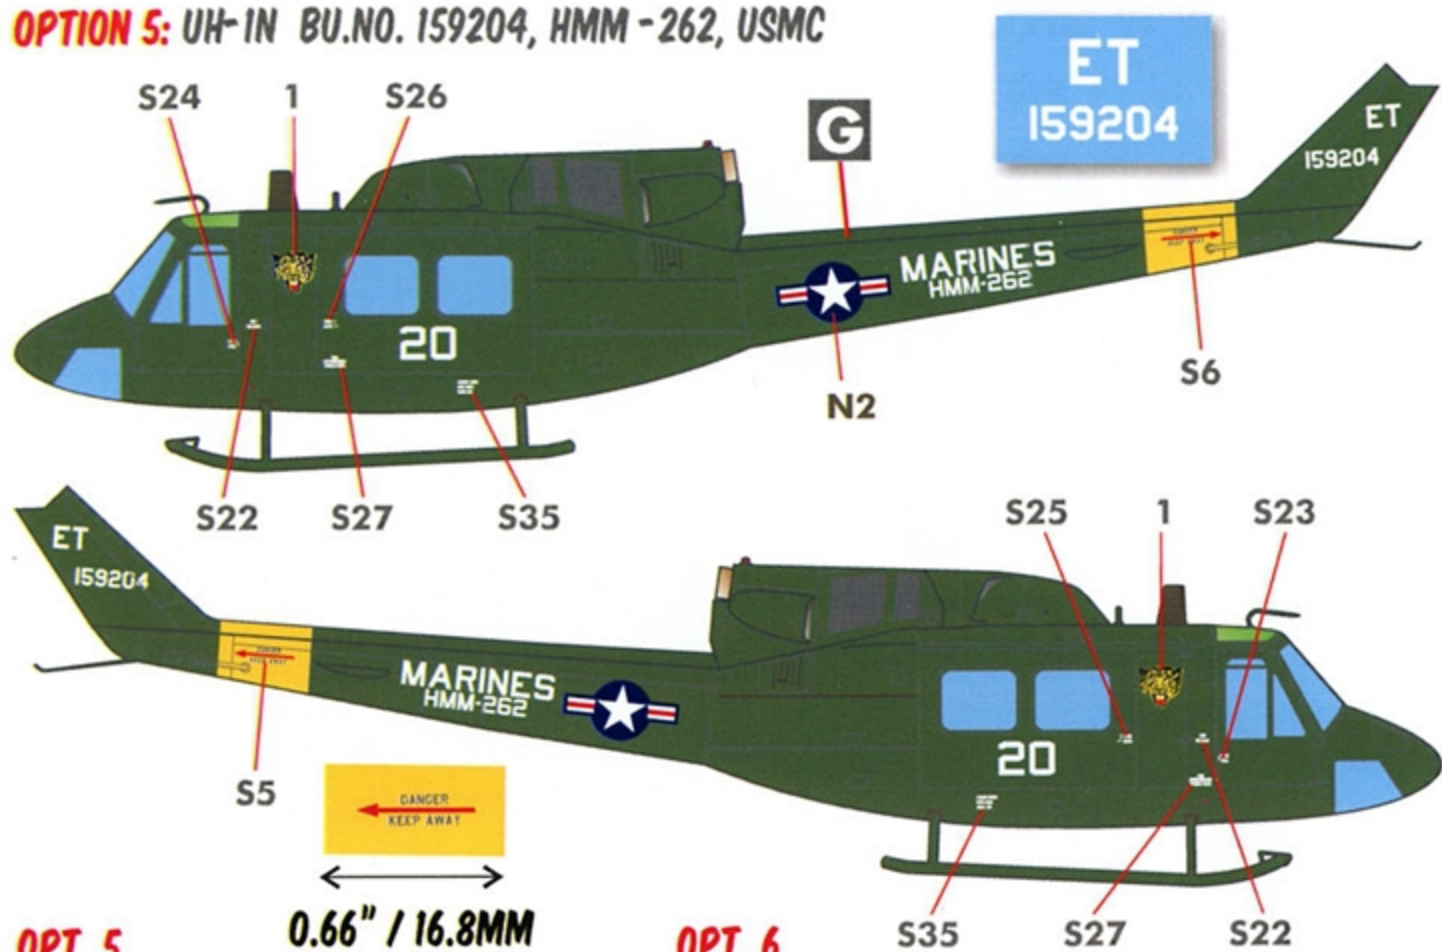

UH-1N

TWIN HUEY

**ELEVEN MARKING OPTIONS
FOR USAF / USN / USMC TWIN HUEYS**

1/48 SCALE

DECALS PRINTED BY

OPTION 1: UH-1N 69-6663, 1ST HELICOPTER SQUADRON - USAF

OPTION 2: UH-1N 69-6605, LANGLEY AFB - USAF

OPTION 3: UH-1N 69-6629, 54TH HS, MINOT AFB - USAF

OPTION 4: UH-1N 69-6634, EDWARDS AFB - USAF

OPTION 5: UH-1N BU.NO. 159204, HMM-262, USMC

ET
159204

OPT. 5

OPT. 6

NOTE ON OPTION 6:
WHILE THE COLORS SEEM TO BE THE SAME AS THE 1980S THREE-COLOR USMC CAMOUFLAGE SCHEME, WE BELIEVE THIS UH-1N HAD A TWO-COLOR SCHEME.

WE DO NOT HAVE ANY REFERENCES FOR THE TOP & BOTTOM VIEWS OF THIS HELICOPTER.

OPTION 6: UH-1N BU.NO. 160444, HMM-365, USMC

YM
160444

NOTE BLACK "160444" ON THIS SIDE

OPTION 7: UH-1N BU.NO. 158238, VXE-6, US NAVY

- A** FLAT BLACK (FS37038)
- B** GLOSS DARK BLUE (FS15052)
- C** SEMI-GLOSS WHITE (FS27875)
- D** SEMI-GLOSS ADC GRAY (FS26473)
- E** INTERNATIONAL ORANGE (FS12197)
- F** ENGINE GRAY (FS16081)

- G** GLOSS FIELD GREEN (FS14097)
- H** MATT FIELD GREEN (FS34097)
- I** EURO-1 MEDIUM GREEN (FS34102)
- J** EURO-1 DARK GREEN (FS34092)
- K** GUNSHIP GRAY (FS36118)
- L** DARK GHOST GRAY (FS36320)