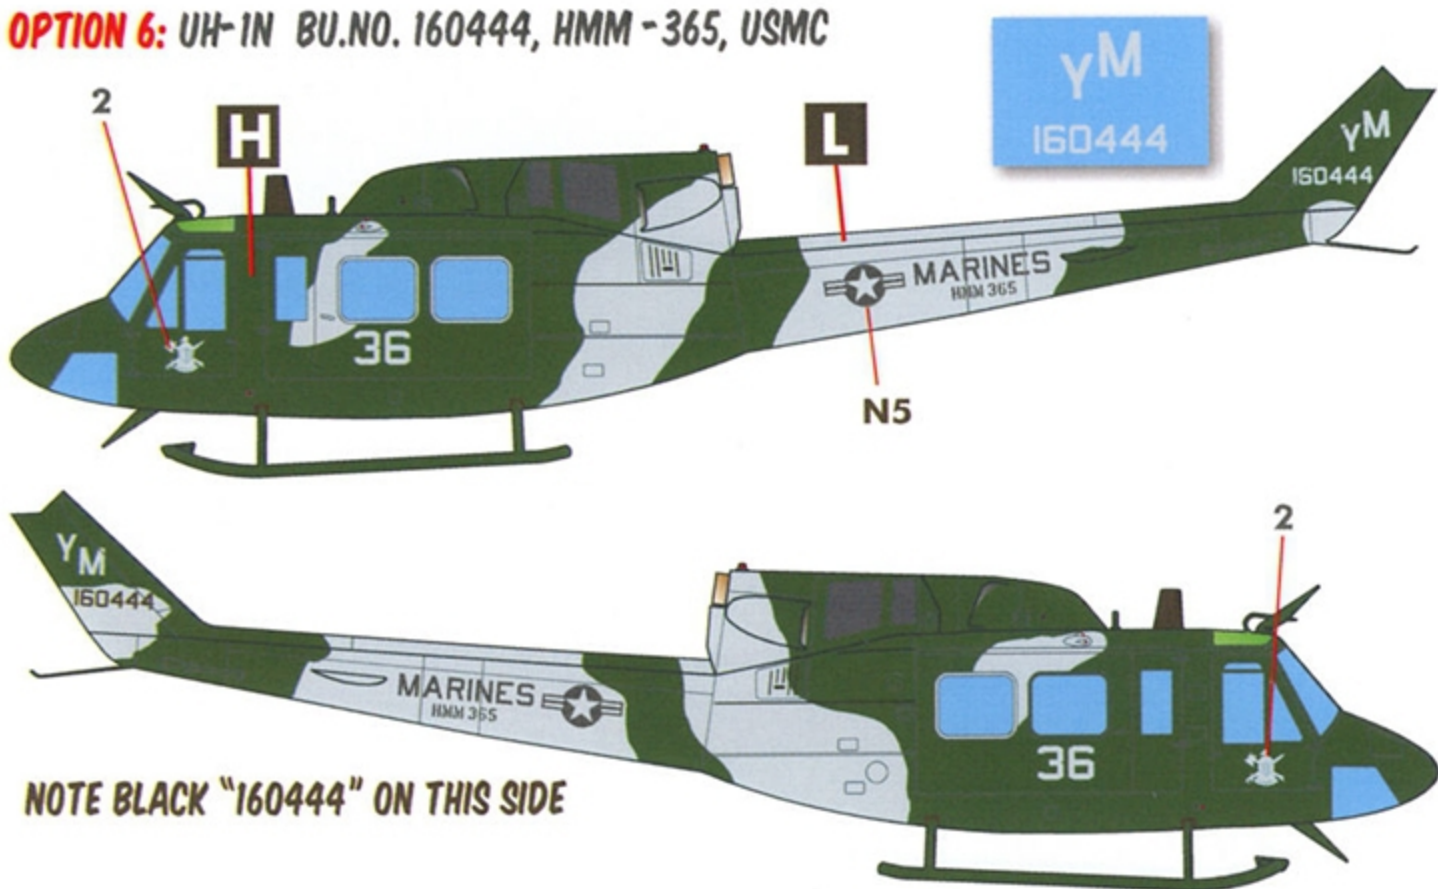

OPTION 4: UH-1N 69-6634, EDWARDS AFB - USAF

OPTION 5: UH-1N BU.NO. 159204, HMM-262, USMC

ET
159204

OPT. 5

OPT. 6

NOTE ON OPTION 6:
WHILE THE COLORS SEEM TO BE THE SAME AS THE 1980S THREE-COLOR USMC CAMOUFLAGE SCHEME, WE BELIEVE THIS UH-1N HAD A TWO-COLOR SCHEME.

WE DO NOT HAVE ANY REFERENCES FOR THE TOP & BOTTOM VIEWS OF THIS HELICOPTER.

OPTION 6: UH-1N BU.NO. 160444, HMM-365, USMC

YM
160444

NOTE BLACK "160444" ON THIS SIDE

OPTION 7: UH-1N BU.NO. 158238, VXE-6, US NAVY

- A** FLAT BLACK (FS37038)
- B** GLOSS DARK BLUE (FS15052)
- C** SEMI-GLOSS WHITE (FS27875)
- D** SEMI-GLOSS ADC GRAY (FS26473)
- E** INTERNATIONAL ORANGE (FS12197)
- F** ENGINE GRAY (FS16081)

- G** GLOSS FIELD GREEN (FS14097)
- H** MATT FIELD GREEN (FS34097)
- I** EURO-1 MEDIUM GREEN (FS34102)
- J** EURO-1 DARK GREEN (FS34092)
- K** GUNSHIP GRAY (FS36118)
- L** DARK GHOST GRAY (FS36320)