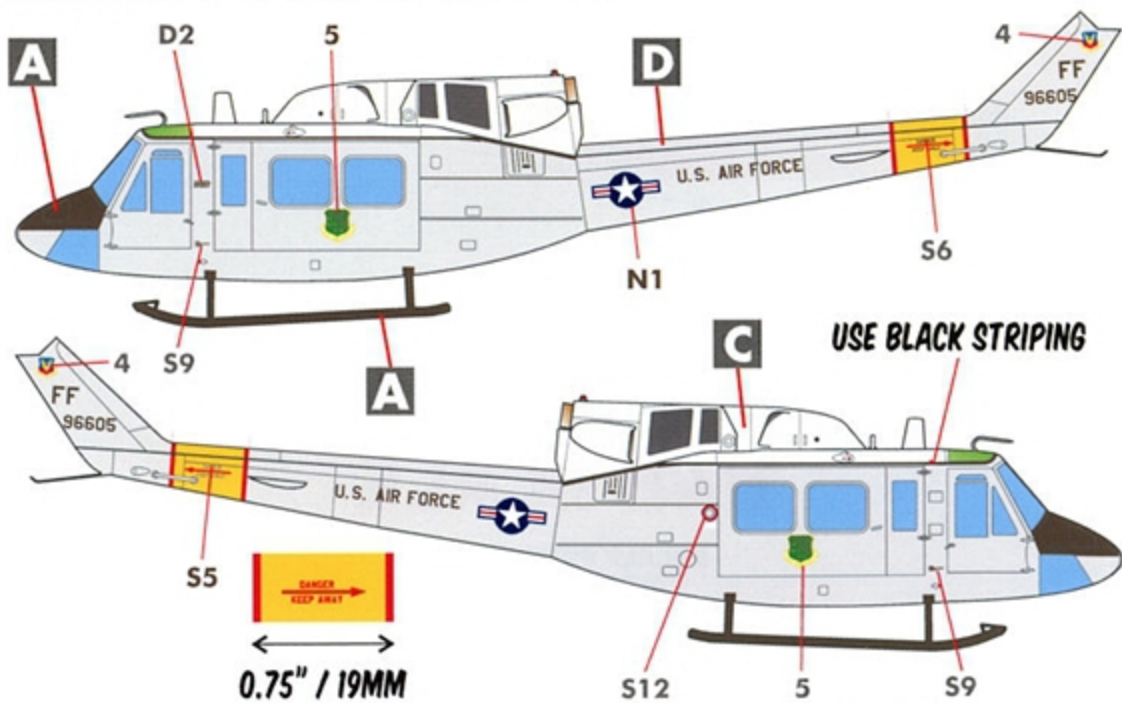

UH-1N

TWIN HUEY

**ELEVEN MARKING OPTIONS
FOR USAF / USN / USMC TWIN HUEYS**

1/48 SCALE

DECALS PRINTED BY

OPTION 1: UH-1N 69-6663, 1ST HELICOPTER SQUADRON - USAF

OPTION 2: UH-1N 69-6605, LANGLEY AFB - USAF

OPTION 3: UH-1N 69-6629, 54TH HS, MINOT AFB - USAF

OPTION 4: UH-1N 69-6634, EDWARDS AFB - USAF

OPTION 5: UH-1N BU.NO. 159204, HMM-262, USMC

ET
159204

OPT. 5

OPT. 6

NOTE ON OPTION 6:
WHILE THE COLORS SEEM TO BE THE SAME AS THE 1980S THREE-COLOR USMC CAMOUFLAGE SCHEME, WE BELIEVE THIS UH-1N HAD A TWO-COLOR SCHEME.

WE DO NOT HAVE ANY REFERENCES FOR THE TOP & BOTTOM VIEWS OF THIS HELICOPTER.

OPTION 6: UH-1N BU.NO. 160444, HMM-365, USMC

YM
160444

NOTE BLACK "160444" ON THIS SIDE

OPTION 7: UH-1N BU.NO. 158238, VXE-6, US NAVY