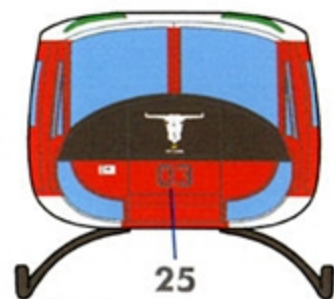

OPTION 9: UH-1N BU.NO. 158253, NAS MERIDIAN, US NAVY

STENCILLING ON ALL THREE US NAVY RESCUE OPTIONS ARE IDENTICAL TO THAT OF OPTION 7

OPTION 10: UH-1N BU.NO. 158258, NAS CORPUS CHRISTI, US NAVY

OPTION 11: UH-1N BU.NO. 158551, NAS FALLON, US NAVY

OPT.9

OPTIONS 9, 10 AND 11