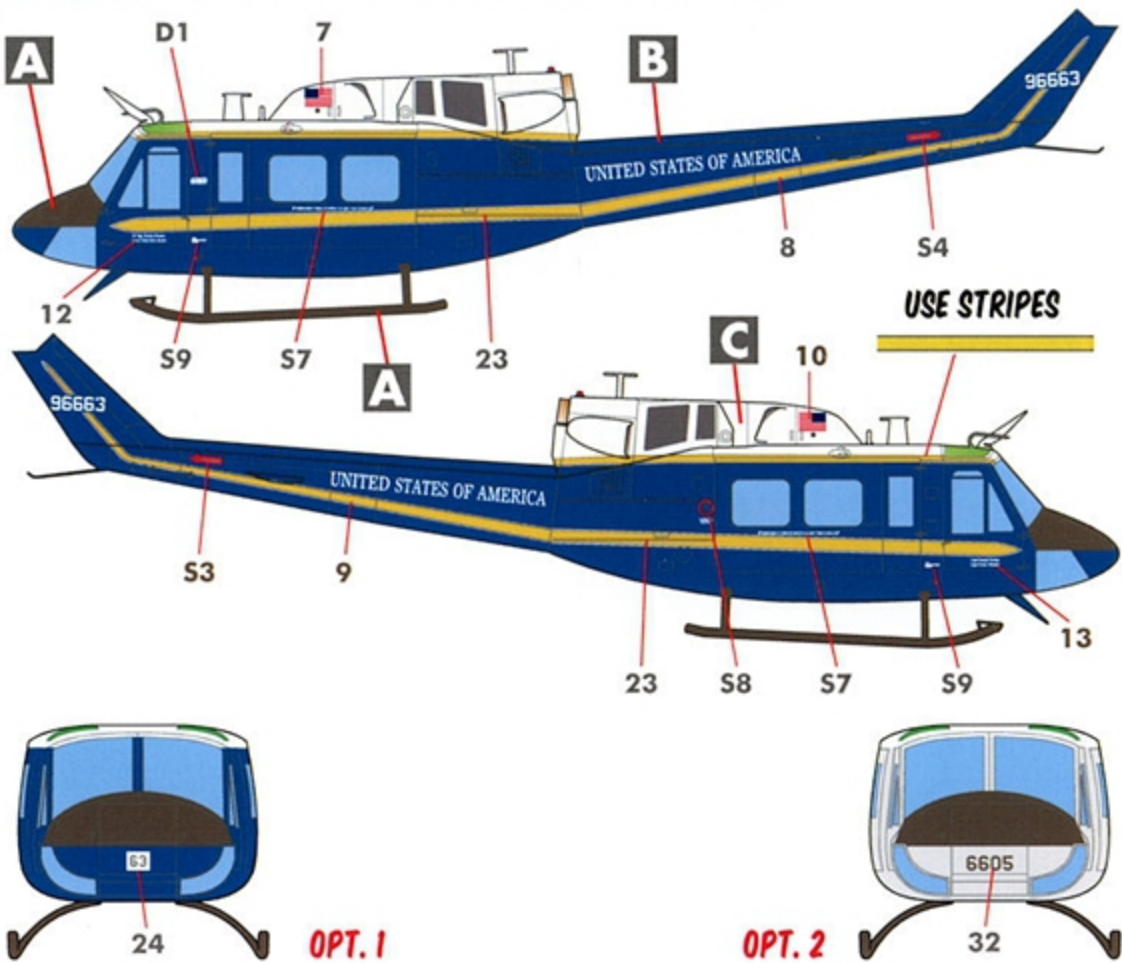

OPTION 1: UH-1N 69-6663, 1ST HELICOPTER SQUADRON - USAF