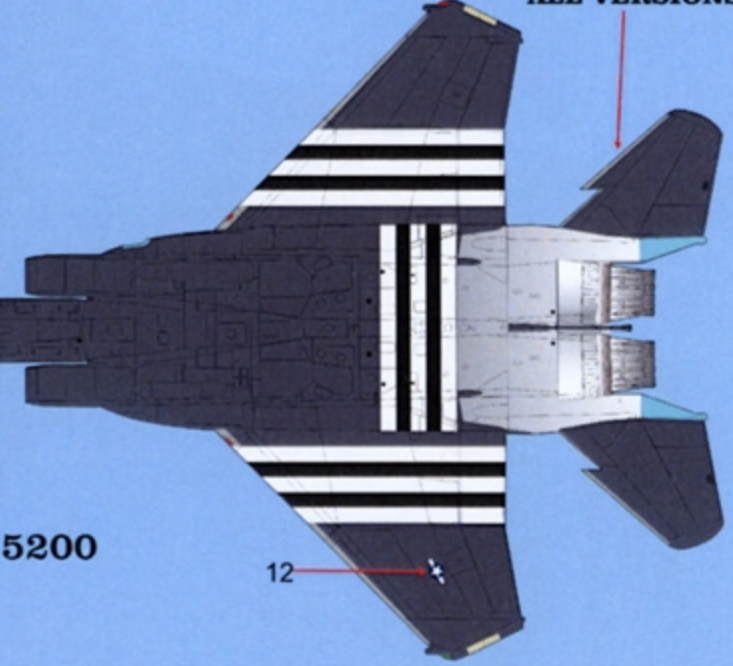

DECAL NUMBERS WITH AN "*" INDICATE REPEATED PLACEMENT ON THE RIGHT SIDE / DECAL NUMBERS MARKED () INDICATE PLACEMENT ON THE RIGHT SIDE

LEADING EDGES
FS 36251 FOR
ALL VERSIONS

INVASION STRIPES
ARE EACH 6.35MM
WIDE

LEADING EDGES
FS 36251 FOR
ALL VERSIONS

FS 36118

FS 34088

FS 11136

FS 13538

FS 15200

12

STENCIL AND DATA PLACEMENT