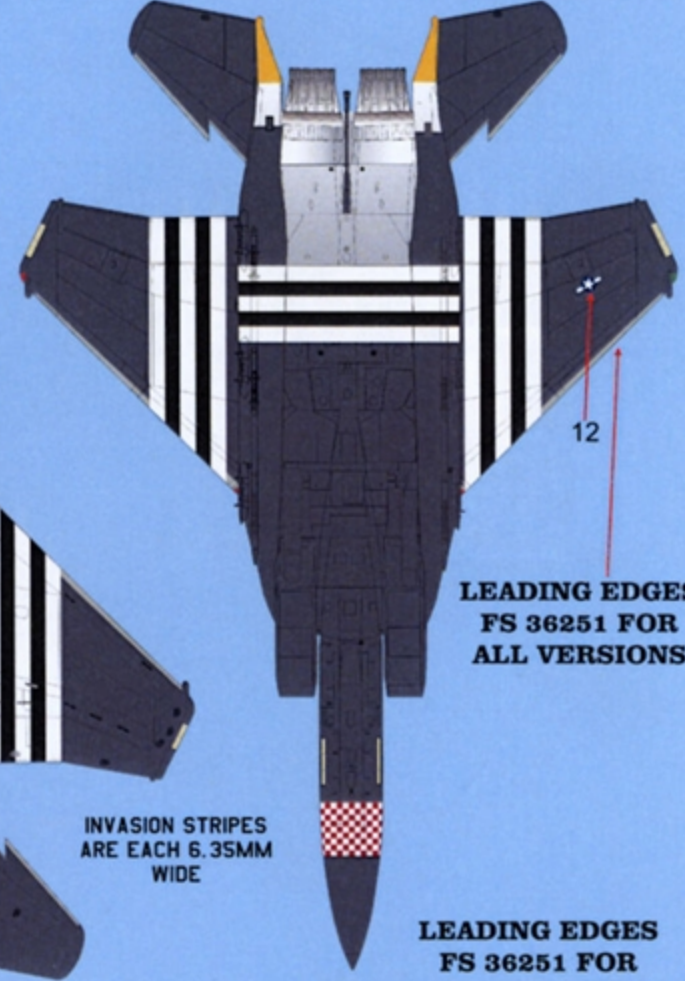

Heritage **EAGLES** 48-071

DECALS PRINTED BY
cartograf

OPTIONS FOR FOUR 1/48 COMMEMORATIVE-SCHEMED F-15C/E_s

DECALS SIZED TO WORK BEST
WITH THE GREAT WALL KIT

COPYRIGHT 2019 FURBALL AERO-DESIGN ALL RIGHTS RESERVED

DECAL NUMBERS WITH AN "*" INDICATE REPEATED PLACEMENT ON THE RIGHT SIDE / DECAL NUMBERS MARKED () INDICATE PLACEMENT ON THE RIGHT SIDE

LEADING EDGES
FS 36251 FOR
ALL VERSIONS

INVASION STRIPES
ARE EACH 6.35MM
WIDE