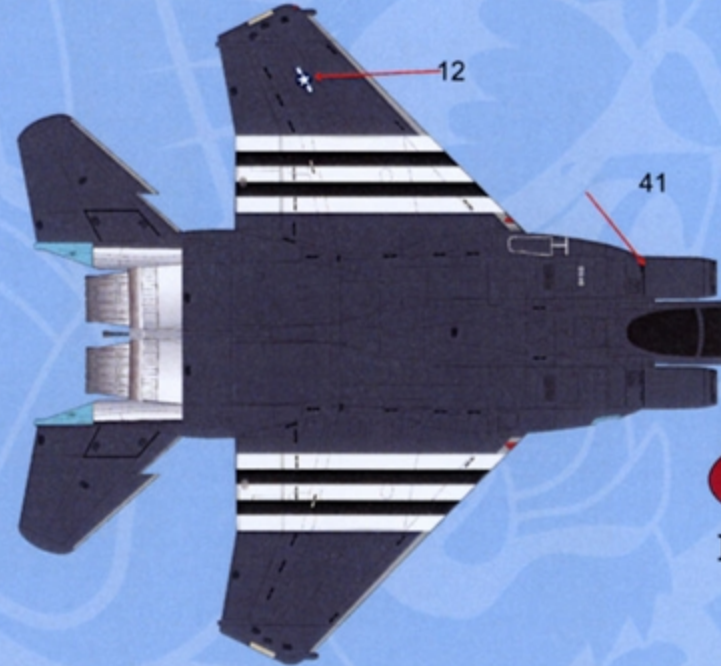

LEADING EDGES
FS 36251 FOR
ALL VERSIONS

INVASION STRIPES
ARE EACH 6.35MM
WIDE

LEADING EDGES
FS 36251 FOR
ALL VERSIONS

FS 36118

FS 34088

FS 11136

FS 13538

FS 15200

12