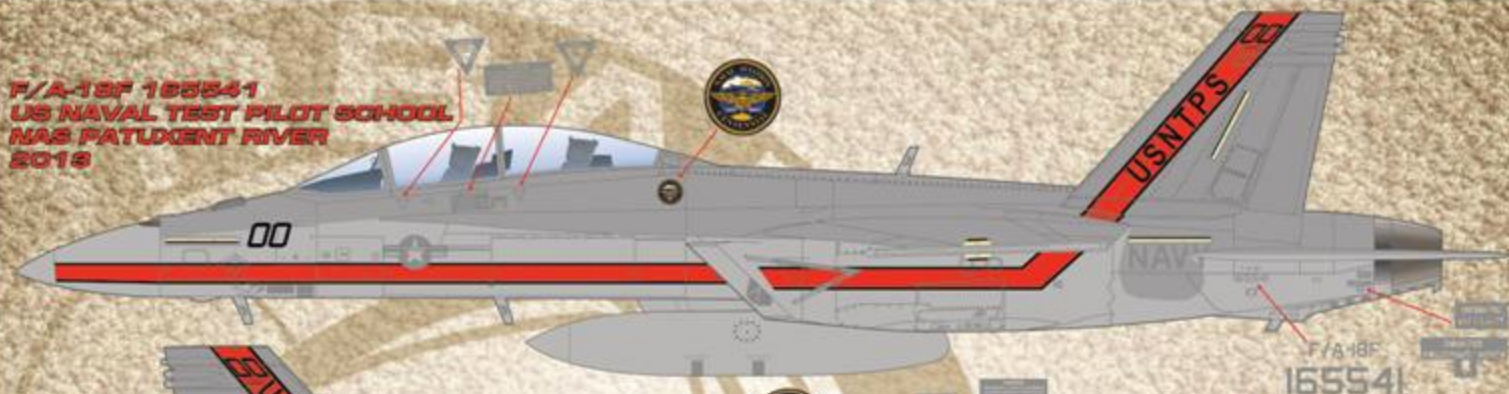

**F/A-18F 165541
US NAVAL TEST PILOT SCHOOL
NAS PATUXENT RIVER
2018**