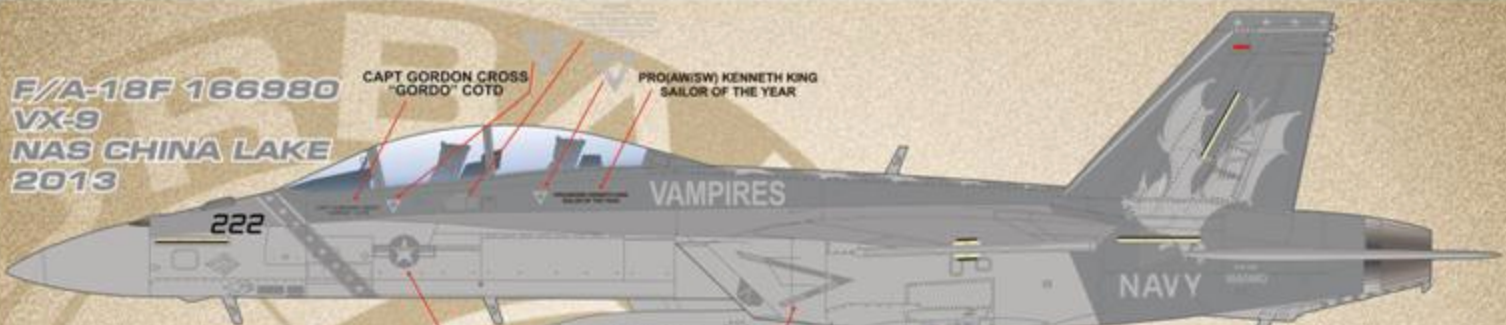

F/A-18E 166957
VX-9
NAS CHINA LAKE
2013

INSIDE PORT TAIL **INSIDE STARBOARD TAIL**

-  **DARK GHOST GRAY**
FS 36320
-  **LIGHT GHOST GRAY**
FS 36375
-  **GLOSS BLACK**
FS 17038

WRAP AROUND FUSELAGE

F/A-18F 166980
VX-9
NAS CHINA LAKE
2013

CAPT GORDON CROSS
"GORDO" COTD

PRO(AW/SW) KENNETH KING
SAILOR OF THE YEAR

USE 3 TONE GRAY
NATIONAL INSIGNIA

USE 3 TONE GRAY
INTERIOR SURFACING SYSTEM

PRO(AW/SW) KENNETH KING
SAILOR OF THE YEAR

CAPT GORDON CROSS
"GORDO" COTD