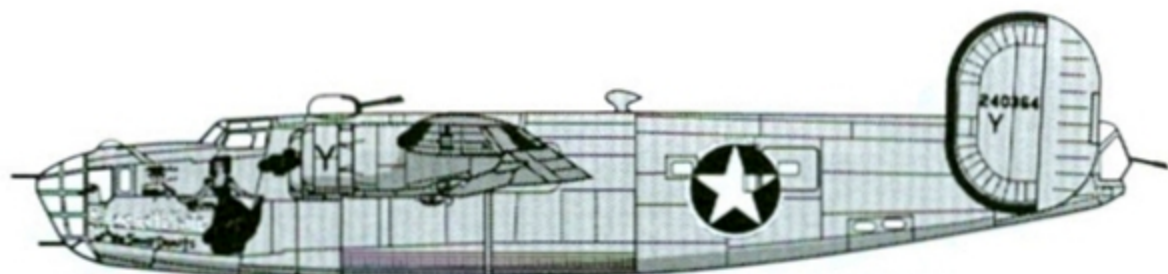

**PRO**  
**MODELER**  
**BY MONOGRAM**

88100100200

**DECALS**

THE MOST ACCURATE DECALS  
AVAILABLE TO THE SCALE MODELER

1/48 SCALE MASSTAB 1:48 ESCALA 1/48 1/48 ECHELLE

**B-24D LIBERATORS, 343rd BS, 98th BG, 9th AF  
DESIGNED SPECIFICALLY FOR THE  
PRO MODELER B-24D, KIT NUMBER 5932**

MARKINGS ARE PROVIDED FOR THREE  
AIRPLANES\*

\*SOME DECAL ELEMENTS SHOWN HERE ARE  
PROVIDED IN THE PROMODELER KIT. THESE  
ARE INDICATED BY AN ASTERISK

SNOW WHITE AND THE SEVEN DWARFS

PRINCE CHARMING

THE WITCH