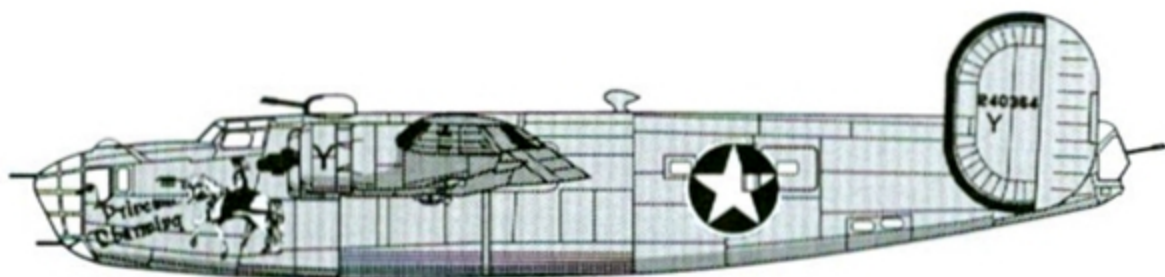

**PRO**  
**MODELER**  
**BY MONOGRAM**

88100100200

**DECALS**

THE MOST ACCURATE DECALS  
AVAILABLE TO THE SCALE MODELER

1/48 SCALE MASSTAB 1:48 ESCALA 1/48 1/48 ECHELLE

**B-24D LIBERATORS, 343rd BS, 98th BG, 9th AF  
DESIGNED SPECIFICALLY FOR THE  
PRO MODELER B-24D, KIT NUMBER 5932**

MARKINGS ARE PROVIDED FOR THREE  
AIRPLANES\*

\*SOME DECAL ELEMENTS SHOWN HERE ARE  
PROVIDED IN THE PROMODELER KIT. THESE  
ARE INDICATED BY AN ASTERISK

SNOW WHITE AND THE SEVEN DWARFS

PRINCE CHARMING

THE WITCH

### PRINCE CHARMING

B-24D, 42-40364 (Formerly Snow White) This aircraft was lost during Operation Tidal Wave, the famous attack on the Romanian oil fields.

NOTE: Rudder decals are parallel to the vertical of the rudder line. They tilt upward toward the front.