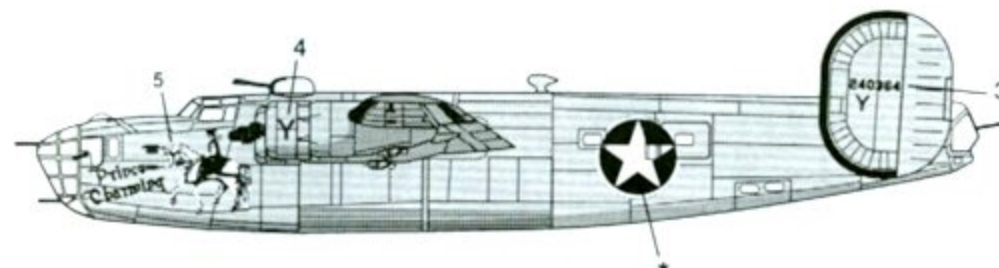

### PRINCE CHARMING

B-24D, 42-40364 (Formerly Snow White) This aircraft was lost during Operation Tidal Wave, the famous attack on the Romanian oil fields.

NOTE: Rudder decals are parallel to the vertical of the rudder line. They tilt upward toward the front.