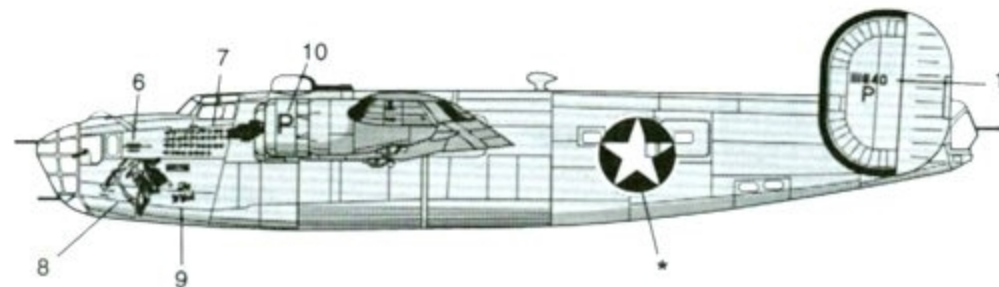

THE WITCH

B-24D, 41-11840