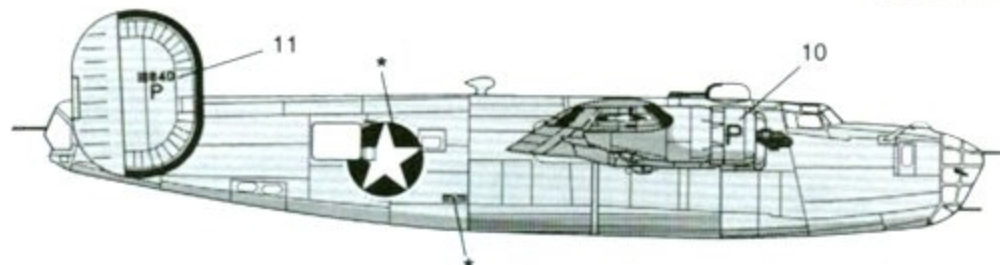

THE WITCH

B-24D, 41-11840