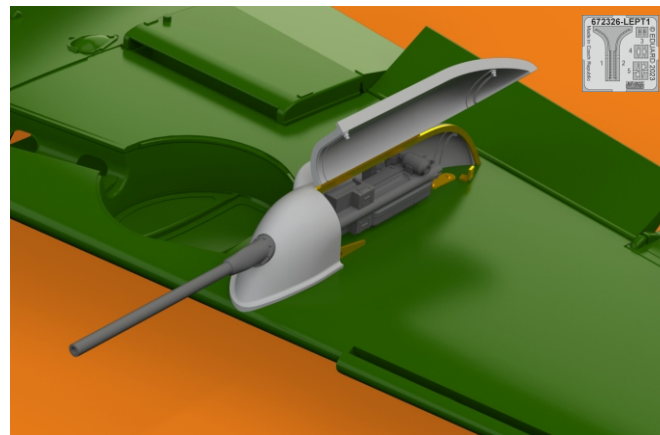

672 326 Bf 109F/G/K gun pods
for Eduard kit - pro stavebnici Eduard

1/72 scale

COLOURS

GSI Creos (GUNZE)		Mr.METAL COLOR	
AQUEOUS	Mr.COLOR		
[H 8]	[C 8]	SILVER	
[H12]	[C33]	FLAT BLACK	
[H70]	[C60]	RLM02 GRAY	

672 326 Bf 109F/G/K gun pods
for Eduard kit - pro stavebnici Eduard

1/72

eduard
435 21 Obrnice 170
Czech Republic

www.eduard.com
7,95

RIGHT WING: R24, R26, R28, R29

LEFT WING: R23, R25, R27, R29

	REMOVE ODSTRANIT		BEND OHNOUT		SYMMETRICAL ASSEMBLY SYMETRICKÁ MONTÁŽ
	GRIND OBROUSIT		OPTION VOLBA		SCRIBE THE PANEL AND HOLES RYTI
	DRILL HOLE VRTÁT OTVOR		REPLACE NAHRADIT		REVERSE SIDE OTOCIT