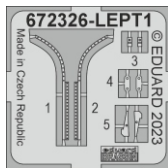

672 326 Bf 109F/G/K gun pods
for Eduard kit - pro stavebnici Eduard

1/72 scale

COLOURS

GSI Creos (GUNZE)		Mr.METAL COLOR	
AQUEOUS	Mr.COLOR		
[H 8]	[C 8]	SILVER	
[H12]	[C33]	FLAT BLACK	
[H70]	[C60]	RLM02 GRAY	

672 326 Bf 109F/G/K gun pods
for Eduard kit - pro stavebnici Eduard

1/72

eduard
435 21 Obrnice 170
Czech Republic

www.eduard.com
7,95

RIGHT WING: R24, R26, R28, R29

LEFT WING: R23, R25, R27, R29

	REMOVE ODSTRANIT		BEND OHNOUT		SYMMETRICAL ASSEMBLY SYMETRICKÁ MONTÁŽ
	GRIND OBROUSIT		OPTION VOLBA		SCRIBE THE PANEL AND HOLES RYTI
	DRILL HOLE VRTÁT OTVOR		REPLACE NAHRADIT		REVERSE SIDE OTOCIT