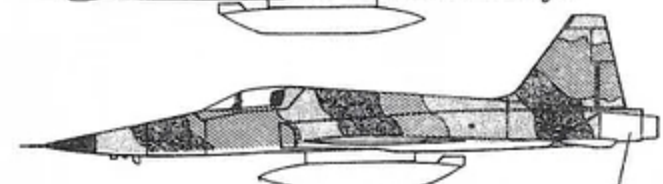

F-5E ETHIOPIA 432
 INSIGNIA UPPER AND LOWER WINGS
 DESERT SCHEME

USAF STANDARD CAMOUFLAGE

-  FS34079 GREEN
-  FS34102 GREEN
-  FS30219 TAN

 FS36622 GRAY

UPPER AND LOWER STARBOARD VIEWS

432

DESERT CAMOUFLAGE

-  FS30140 BROWN
-  FS34079 GREEN
-  FS20400 TAN SPECIAL

 FS36622 GRAY

1037

USAF AGGRESSOR 'GRAPE'

-  FS35414 BLUE
-  FS35109 BLUE
-  FS35164 BLUE

 FS35622 BLUE

74-01561 & 80-1543

00933