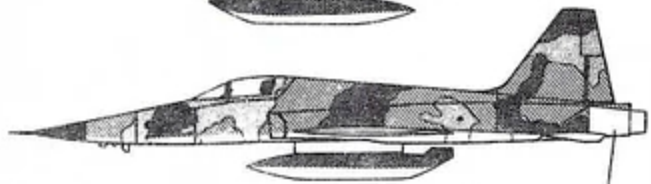

F-5E 74-01561 3rd TAC. FTR. WING/26th TFTAS
 CLARK AIR FORCE BASE, PHILLIPINES
 STANDARD AIR FORCE SCHEME

NATIONAL INSIGNIA UPPER PORT AND LOWER STARBOARD WINGS
 USAF UPPER STARBOARD AND LOWER PORT WINGS

F-5E 80-1543 10th TRW/527th TFTAS
 RAF ALCONBURY, ENGLAND
 GRAPE SCHEME

F-5E OF THE IMPERIAL IRANIAN AIR FORCE 00933
 INSIGNIA UPPER AND LOWER WING
 DESERT SCHEME

F-5E 1037 OF THE 7th SQUADRON, ROYAL SAUDI AIR FORCE
 INSIGNIAS UPPER WINGS ONLY
 DESERT SCHEME

F-5E ETHIOPIA 432
 INSIGNIA UPPER AND LOWER WINGS
 DESERT SCHEME

USAF STANDARD CAMOUFLAGE

-  FS34079 GREEN
-  FS34102 GREEN
-  FS30219 TAN

 FS36622 GRAY

UPPER AND LOWER STARBOARD VIEWS

432

DESERT CAMOUFLAGE