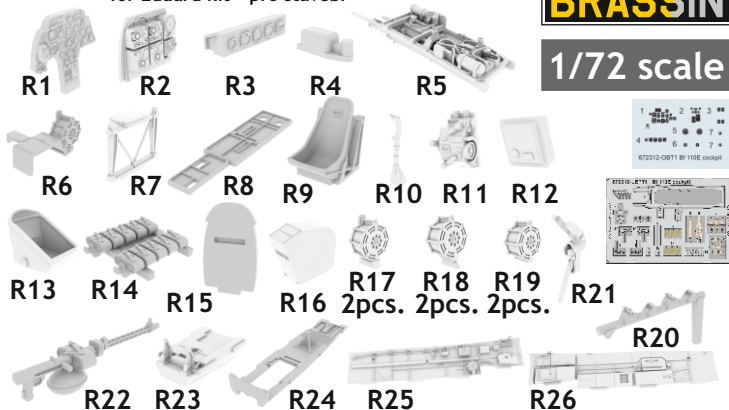

672 312 Bf 110E cockpit

for Eduard kit - pro stavebnici Eduard

1/72 scale

COLOURS

GSI Creos (GUNZE)		Mr.METAL COLOR	
AQUEOUS	Mr.COLOR		
[H 5]	[C 5]	BLUE	
[H 12]	[C 33]	FLAT BLACK	
[H 47]	[C 41]	RED BROWN	
[H 70]	[C 80]	RLM 02 GRAY	
[H416]	[C116]	RLM 66 BLACK GRAY	
		[MC214]	DARK IRON