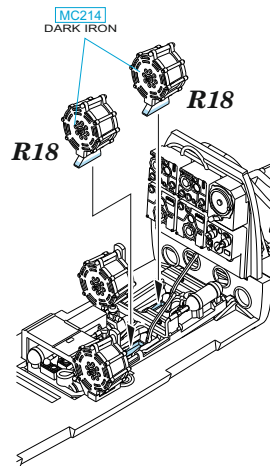

BEST ~~BRASS~~ RESIN AROUND!

DECAL

5

R2

REMOVE ODSTRANIT	BEND OHNOUT	SYMMETRICAL ASSEMBLY SYMETRICKÁ MONTÁŽ
GRIND OBROUSIT	OPTION VOLBA	SCRIBE THE PANEL AND HOLES RYTI
DRILL HOLE VRTAT OTVOR	REPLACE NAHRADIT	REVERSE SIDE OTOCIT

DECALS

1

3

R1

! closed ventral gun bay only

plastic
C1

R8 ! *closed ventral gun bay only*

MC214
DARK IRON