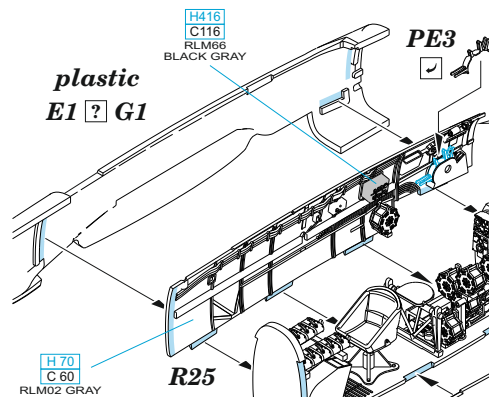

plastic
E1 **G1**

H416
C116
RLM66
BLACK GRAY

PE3

DECAL

R25

H70
C60
RLM02
GRAY

R25

DECAL

R26