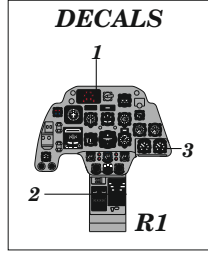

BEST ~~BRASS~~ RESIN AROUND!

DECAL

5

R2

REMOVE ODSTRANIT	BEND OHNOUT	SYMMETRICAL ASSEMBLY SYMETRICKÁ MONTÁŽ
GRIND OBROUSIT	OPTION VOLBA	SCRIBE THE PANEL AND HOLES RYTI
DRILL HOLE VRTAT OTVOR	REPLACE NAHRADIT	REVERSE SIDE OTOCIT

DECALS

1

3

R1

! closed ventral gun bay only

plastic
C1

R8 ! *closed ventral gun bay only*

MC214
DARK IRON