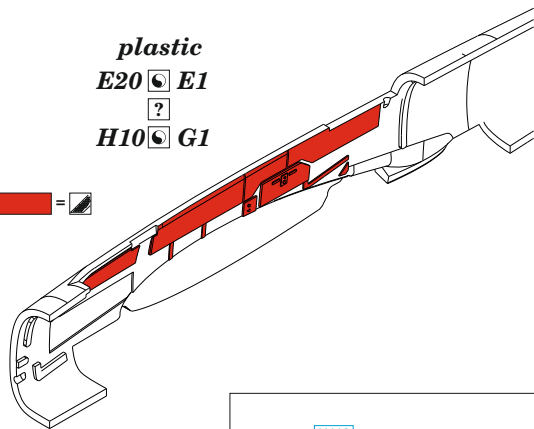

plastic
E20 **E1**
 H10 **G1**