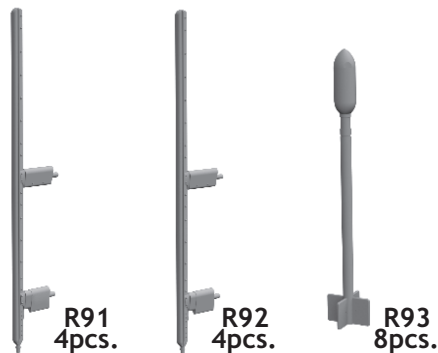

# 648 450 RP-3 60lb rockets for Tempest Mk.V

for Eduard kit - pro stavebnici Eduard

1/48 scale

This product contains metal and resin detail parts for upgrading scale plastic models. When selecting this set make sure that it is for the kit mentioned in product name as these sets are made specifically for that kit. When upgrading the model some cutting or corrections may be necessary for parts to fit accurately. **WARNING!** This set contains small and sharp parts. Work carefully in a ventilated and well-lit room. Safety glasses are recommended. This product is not suitable for children below 14 years of age.