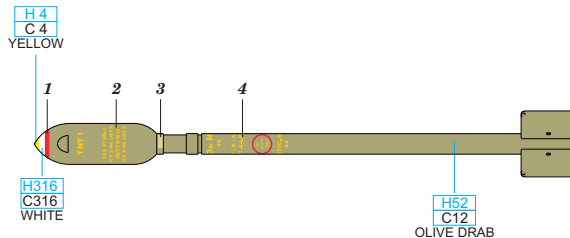

RP-3 60lb rockets for Tempest Mk.V

BEST BRASS RESIN AROUND!