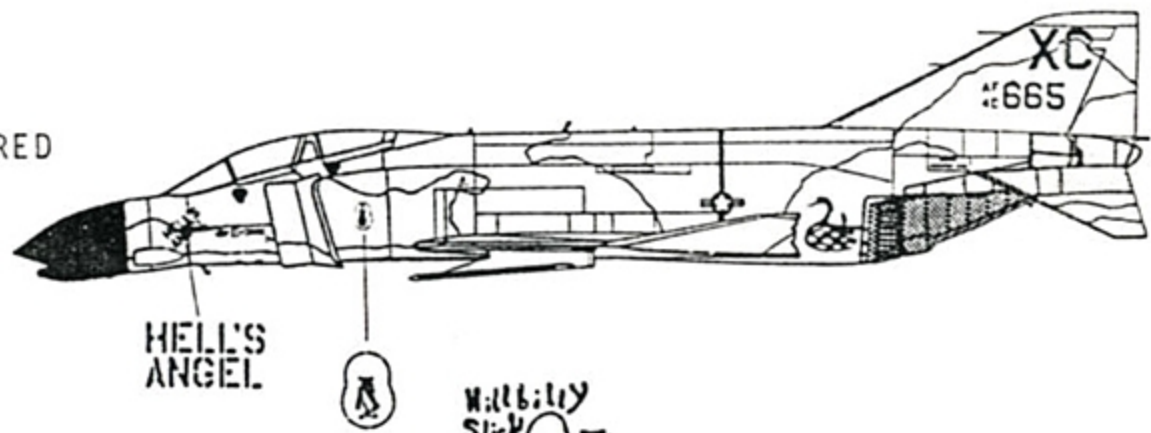

48-196
F-4C/E Phantoms
557th TFS/12th TFW, 432nd TRW, 5000th Phantom

F-4E 4th TFW
 STANDARD USAF CAMOUFLAGE

F-4C 557th TFS, 12th TFW
 STANDARD USAF CAMOUFLAGE
 STABILATOR AND FIN TIPS- RED
 RADOME- BLACK