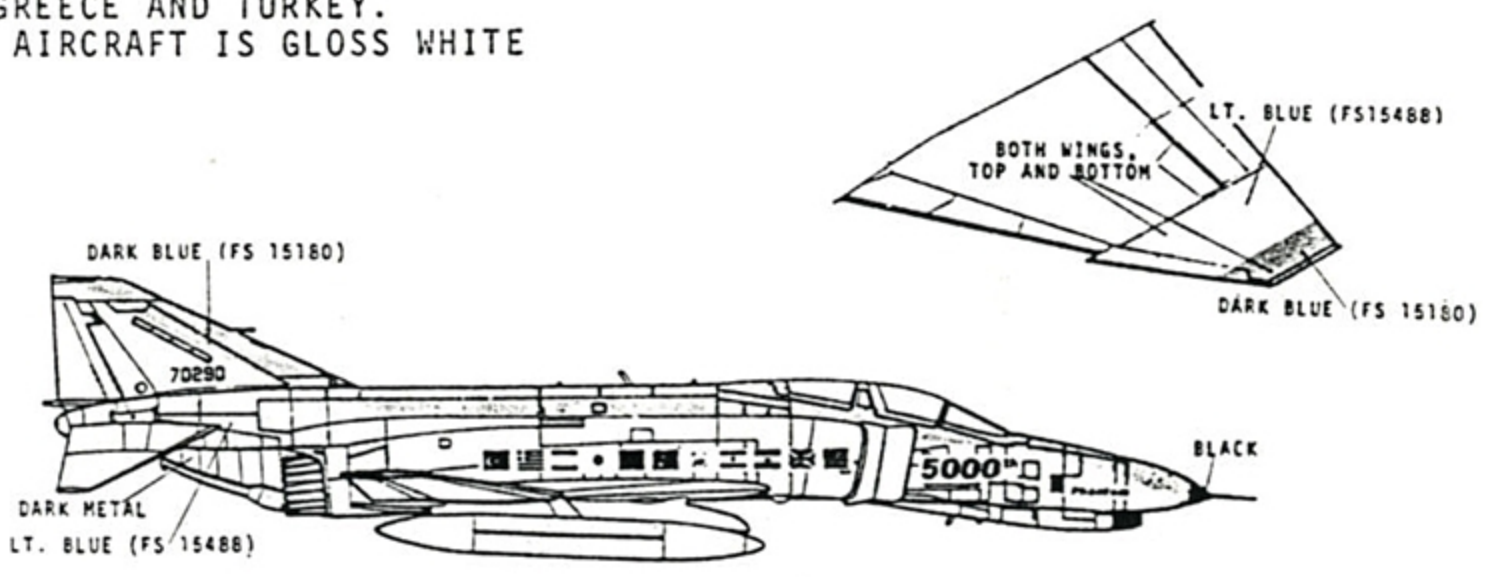

48-196
F-4C/E Phantoms
557th TFS/12th TFW, 432nd TRW, 5000th Phantom

F-4E 4th TFW
 STANDARD USAF CAMOUFLAGE

F-4C 557th TFS, 12th TFW
 STANDARD USAF CAMOUFLAGE
 STABILATOR AND FIN TIPS- RED
 RADOME- BLACK

F-4C 432nd TRW
 STANDARD USAF CAMOUFLAGE
 FIN TIP- BLACK
 RADOME- BLACK

F-4E 70290
 5000th PHANTOM
 FLAGS OF 11 COUNTRIES OPERATING PHANTOMS
 INCLUDING. USA, UK, IRAN, ISRAEL, SOUTH
 KOREA, AUSTRALIA. WEST GERMANY, JAPAN,
 SPAIN, GREECE AND TURKEY.
 OVERALL AIRCRAFT IS GLOSS WHITE

DATA USED ON ALL USAF PHANTOMS
FOR MORE COMPLETE DATA REFER TO
48-67 BLACK DATA, 48-76 WHITE DATA.

OFFICIAL USAF CAMOUFLAGE PATTERN FOR THE F-4

15" NATIONAL INSIGNIA UPPER PORT AND LOWER STARBOARD WINGS