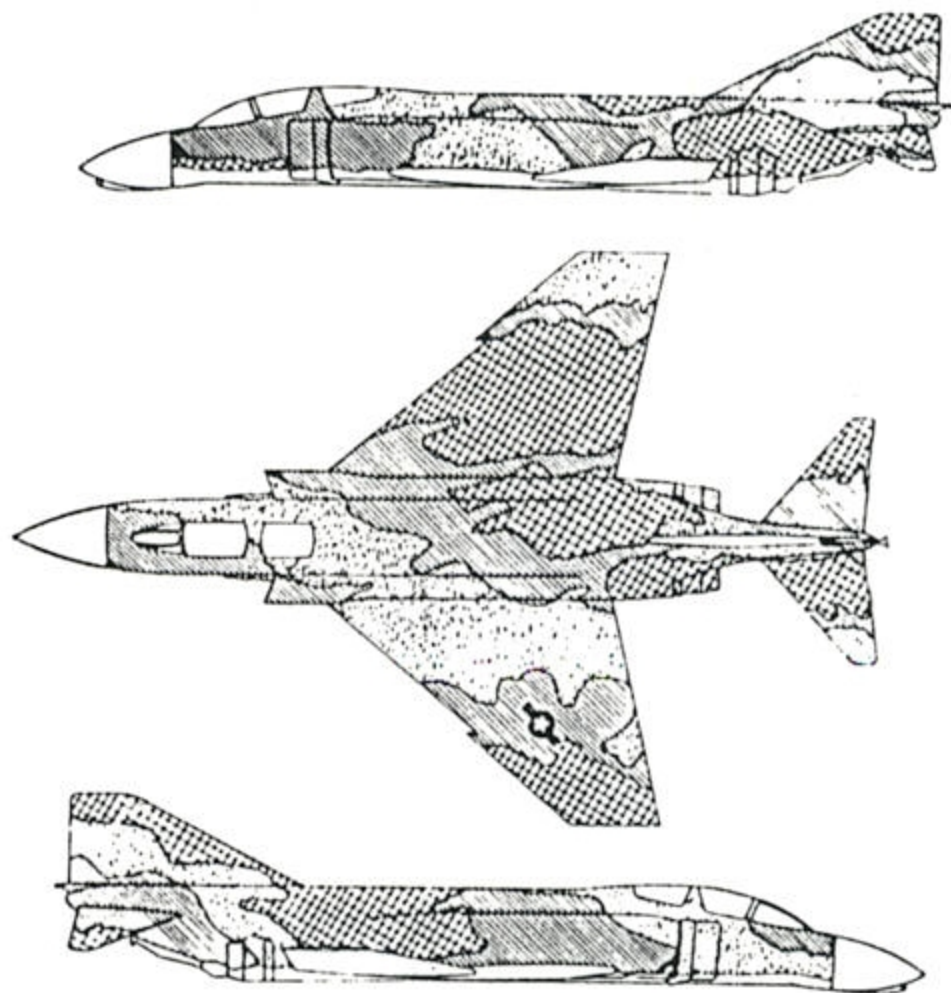

48-196
F-4C/E Phantoms
557th TFS/12th TFW, 432nd TRW, 5000th Phantom

F-4E 4th TFW
 STANDARD USAF CAMOUFLAGE

F-4C 557th TFS, 12th TFW
 STANDARD USAF CAMOUFLAGE
 STABILATOR AND FIN TIPS- RED
 RADOME- BLACK

F-4C 432nd TRW
 STANDARD USAF CAMOUFLAGE
 FIN TIP- BLACK
 RADOME- BLACK

F-4E 70290
 5000th PHANTOM
 FLAGS OF 11 COUNTRIES OPERATING PHANTOMS
 INCLUDING. USA, UK, IRAN, ISRAEL, SOUTH
 KOREA, AUSTRALIA. WEST GERMANY, JAPAN,
 SPAIN, GREECE AND TURKEY.
 OVERALL AIRCRAFT IS GLOSS WHITE

DATA USED ON ALL USAF PHANTOMS
FOR MORE COMPLETE DATA REFER TO
48-67 BLACK DATA, 48-76 WHITE DATA.

OFFICIAL USAF CAMOUFLAGE PATTERN FOR THE F-4

15" NATIONAL INSIGNIA UPPER PORT AND LOWER STARBOARD WINGS