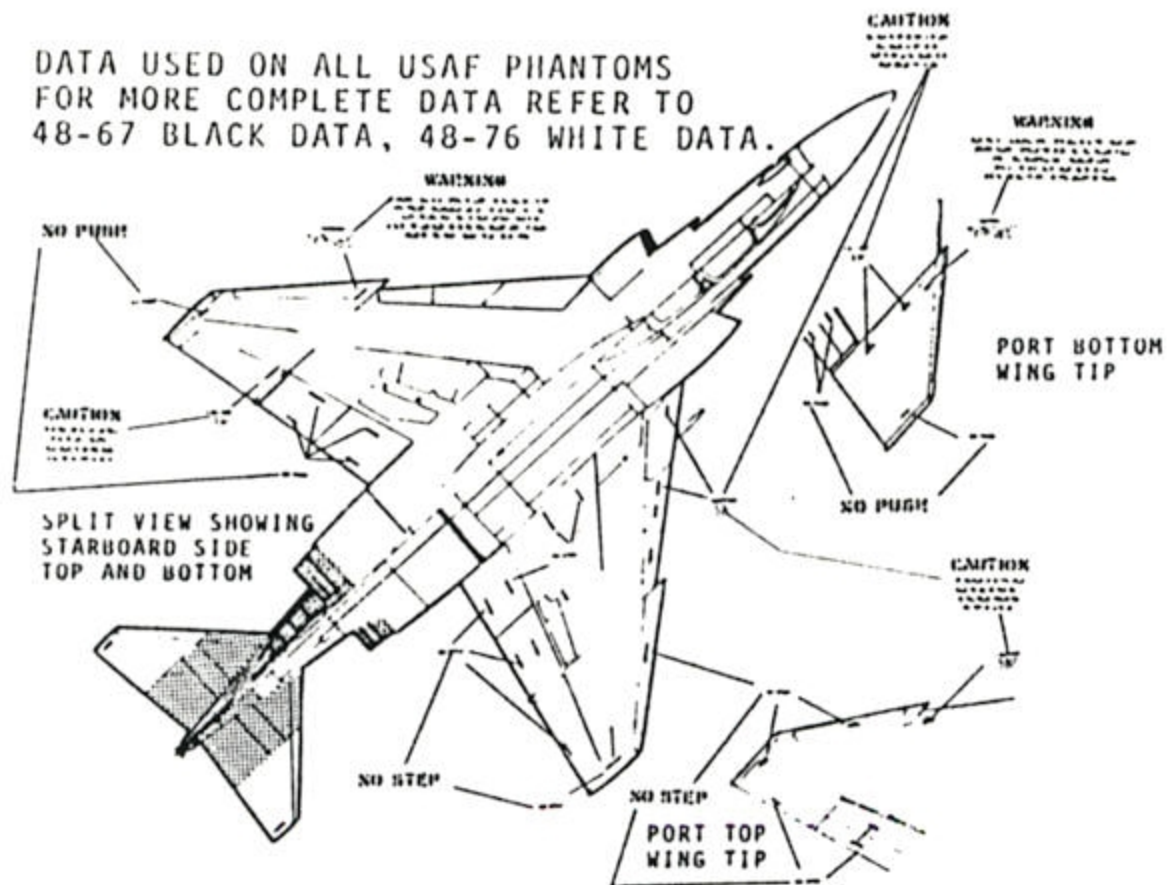

48-196
F-4C/E Phantoms
557th TFS/12th TFW, 432nd TRW, 5000th Phantom

F-4E 4th TFW
 STANDARD USAF CAMOUFLAGE

F-4C 557th TFS, 12th TFW
 STANDARD USAF CAMOUFLAGE
 STABILATOR AND FIN TIPS- RED
 RADOME- BLACK

F-4C 432nd TRW
 STANDARD USAF CAMOUFLAGE
 FIN TIP- BLACK
 RADOME- BLACK

F-4E 70290
 5000th PHANTOM
 FLAGS OF 11 COUNTRIES OPERATING PHANTOMS
 INCLUDING. USA, UK, IRAN, ISRAEL, SOUTH
 KOREA, AUSTRALIA. WEST GERMANY, JAPAN,
 SPAIN, GREECE AND TURKEY.
 OVERALL AIRCRAFT IS GLOSS WHITE

DATA USED ON ALL USAF PHANTOMS
FOR MORE COMPLETE DATA REFER TO
48-67 BLACK DATA, 48-76 WHITE DATA.

OFFICIAL USAF CAMOUFLAGE PATTERN FOR THE F-4

15" NATIONAL INSIGNIA UPPER PORT AND LOWER STARBOARD WINGS