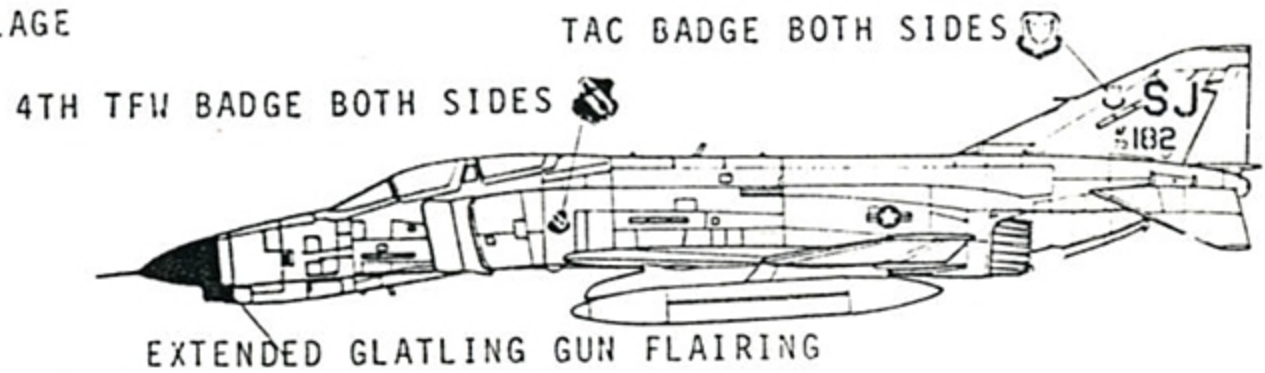

48-196
F-4C/E Phantoms
557th TFS/12th TFW, 432nd TRW, 5000th Phantom

F-4E 4th TFW
 STANDARD USAF CAMOUFLAGE

F-4C 557th TFS, 12th TFW
 STANDARD USAF CAMOUFLAGE
 STABILATOR AND FIN TIPS- RED
 RADOME- BLACK

DATA USED ON ALL USAF PHANTOMS
FOR MORE COMPLETE DATA REFER TO
48-67 BLACK DATA, 48-76 WHITE DATA.

OFFICIAL USAF CAMOUFLAGE PATTERN FOR THE F-4

15" NATIONAL INSIGNIA UPPER PORT AND LOWER STARBOARD WINGS