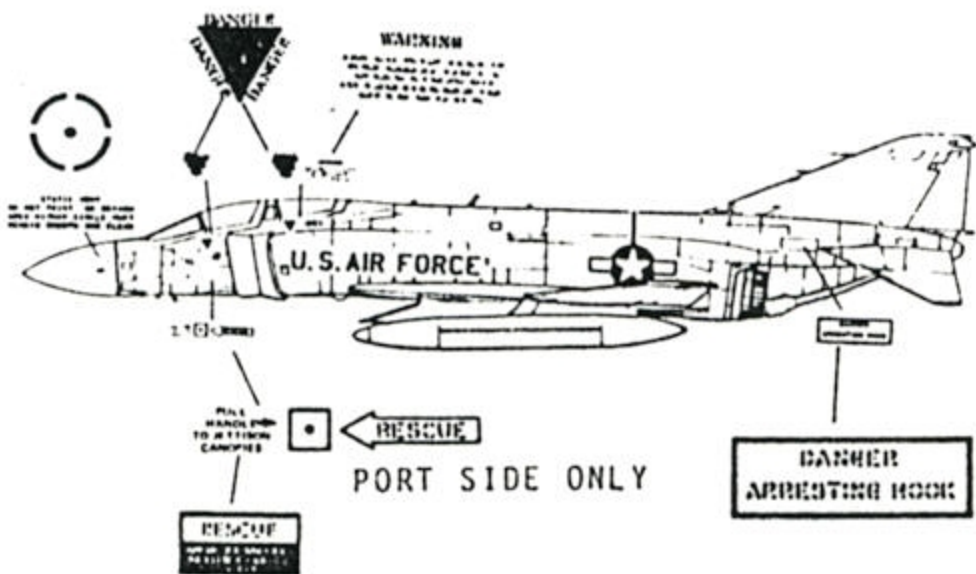

48-196
F-4C/E Phantoms
557th TFS/12th TFW, 432nd TRW, 5000th Phantom

F-4E 4th TFW
 STANDARD USAF CAMOUFLAGE

F-4C 557th TFS, 12th TFW
 STANDARD USAF CAMOUFLAGE
 STABILATOR AND FIN TIPS- RED
 RADOME- BLACK

F-4C 432nd TRW
 STANDARD USAF CAMOUFLAGE
 FIN TIP- BLACK
 RADOME- BLACK

F-4E 70290
 5000th PHANTOM
 FLAGS OF 11 COUNTRIES OPERATING PHANTOMS
 INCLUDING. USA, UK, IRAN, ISRAEL, SOUTH
 KOREA, AUSTRALIA. WEST GERMANY, JAPAN,
 SPAIN, GREECE AND TURKEY.
 OVERALL AIRCRAFT IS GLOSS WHITE

DATA USED ON ALL USAF PHANTOMS
FOR MORE COMPLETE DATA REFER TO
48-67 BLACK DATA, 48-76 WHITE DATA.

OFFICIAL USAF CAMOUFLAGE PATTERN FOR THE F-4

15" NATIONAL INSIGNIA UPPER PORT AND LOWER STARBOARD WINGS