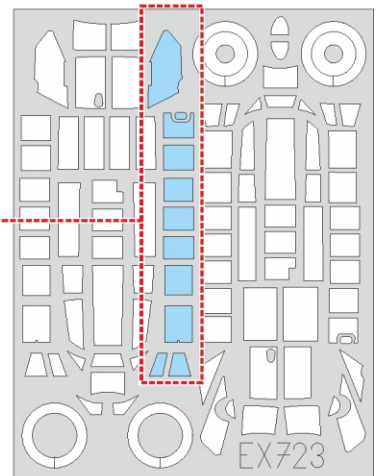

Bf 110E TFace

EX 723

for kit **DRAGON**

scale **1/48**

LIQUID MASK

OUTSIDE

INSIDE

INSIDE