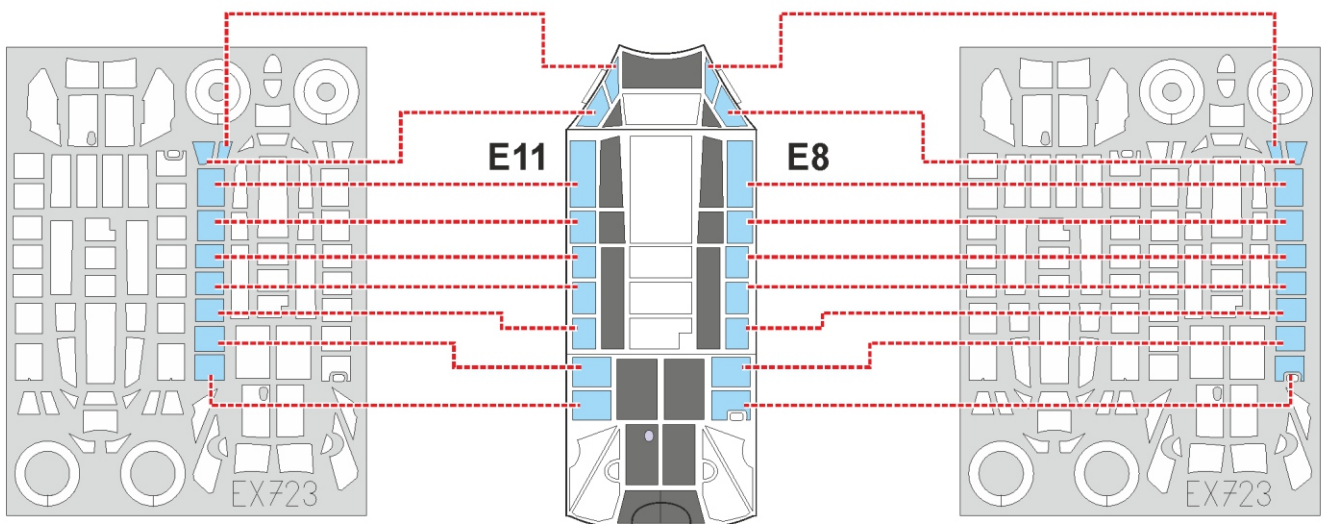

Bf 110E TFace

EX 723

for kit **DRAGON**

scale **1/48**

LIQUID MASK

OUTSIDE

INSIDE

INSIDE