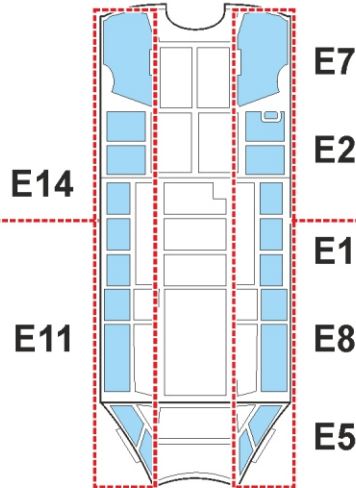

Bf 110E TFace

EX 723

for kit **DRAGON**

scale **1/48**

LIQUID MASK

OUTSIDE

INSIDE

INSIDE