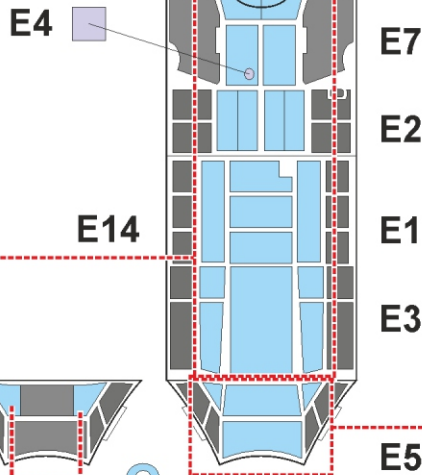

Bf 110E TFace

EX 723

for kit **DRAGON**

scale **1/48**

LIQUID MASK

OUTSIDE

INSIDE

INSIDE