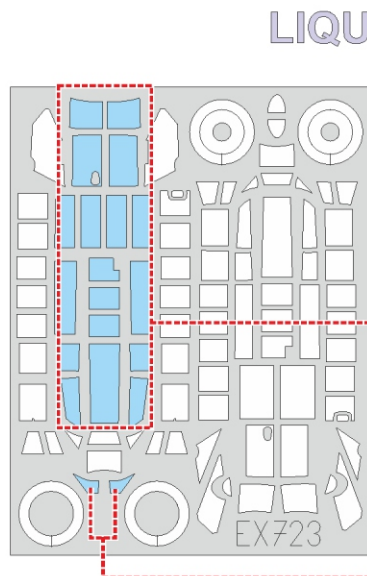

Bf 110E TFace

EX 723

for kit **DRAGON**

scale **1/48**

LIQUID MASK

OUTSIDE

INSIDE

INSIDE