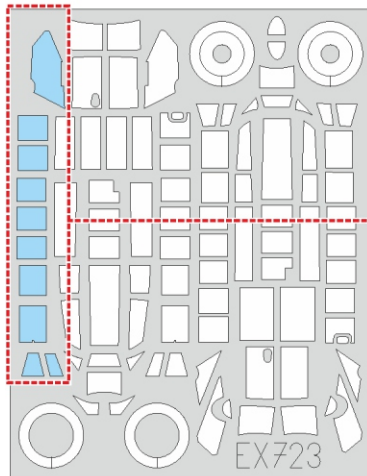

Bf 110E TFace

EX 723

for kit **DRAGON**

scale **1/48**

LIQUID MASK

OUTSIDE

INSIDE

INSIDE