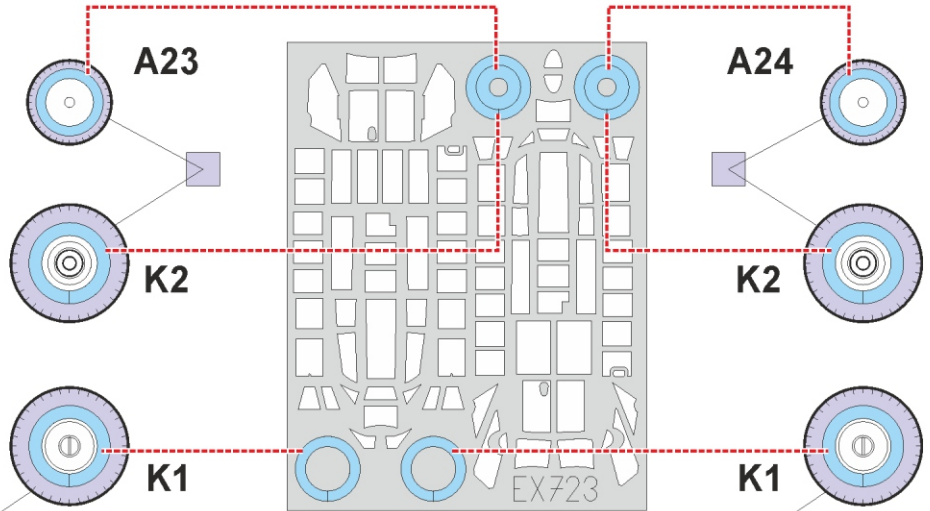

Bf 110E TFace

EX 723

for kit **DRAGON**

scale **1/48**

LIQUID MASK

OUTSIDE

INSIDE

INSIDE