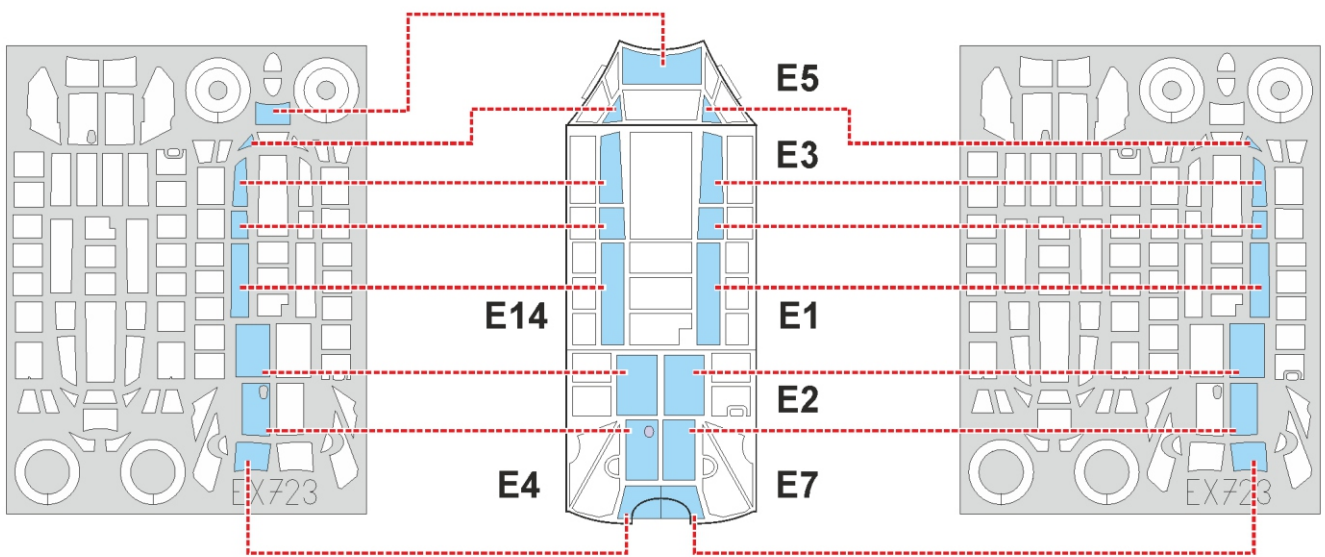

Bf 110E TFace

EX 723

for kit **DRAGON**

scale **1/48**

LIQUID MASK

OUTSIDE

INSIDE

INSIDE