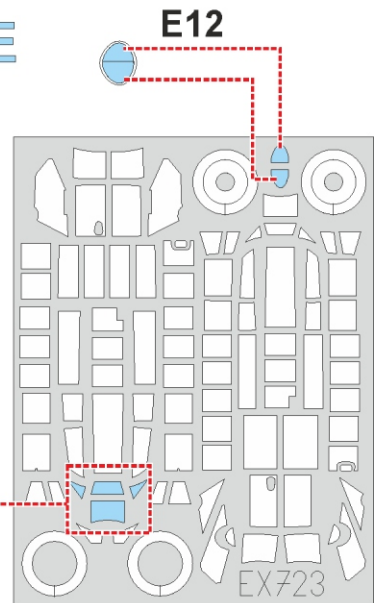

Bf 110E TFace

EX 723

for kit **DRAGON**

scale **1/48**

LIQUID MASK

OUTSIDE

INSIDE

INSIDE