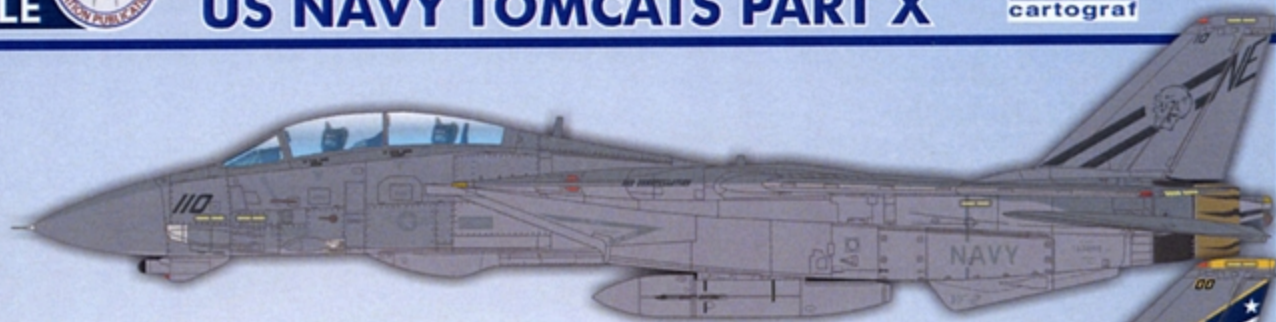

FURBALL
 *** AERO-DESIGN ***
DETAIL & SCALE

COLORS AND MARKINGS OF US NAVY TOMCATS PART X

F/D&S-4819

DECALS PRINTED BY
cartograf

RESEARCH MATERIALS
 PROVIDED BY
DETAIL & SCALE
 www.detailandscale.com

**OPTIONS
 FOR EIGHT
 F-14Ds**