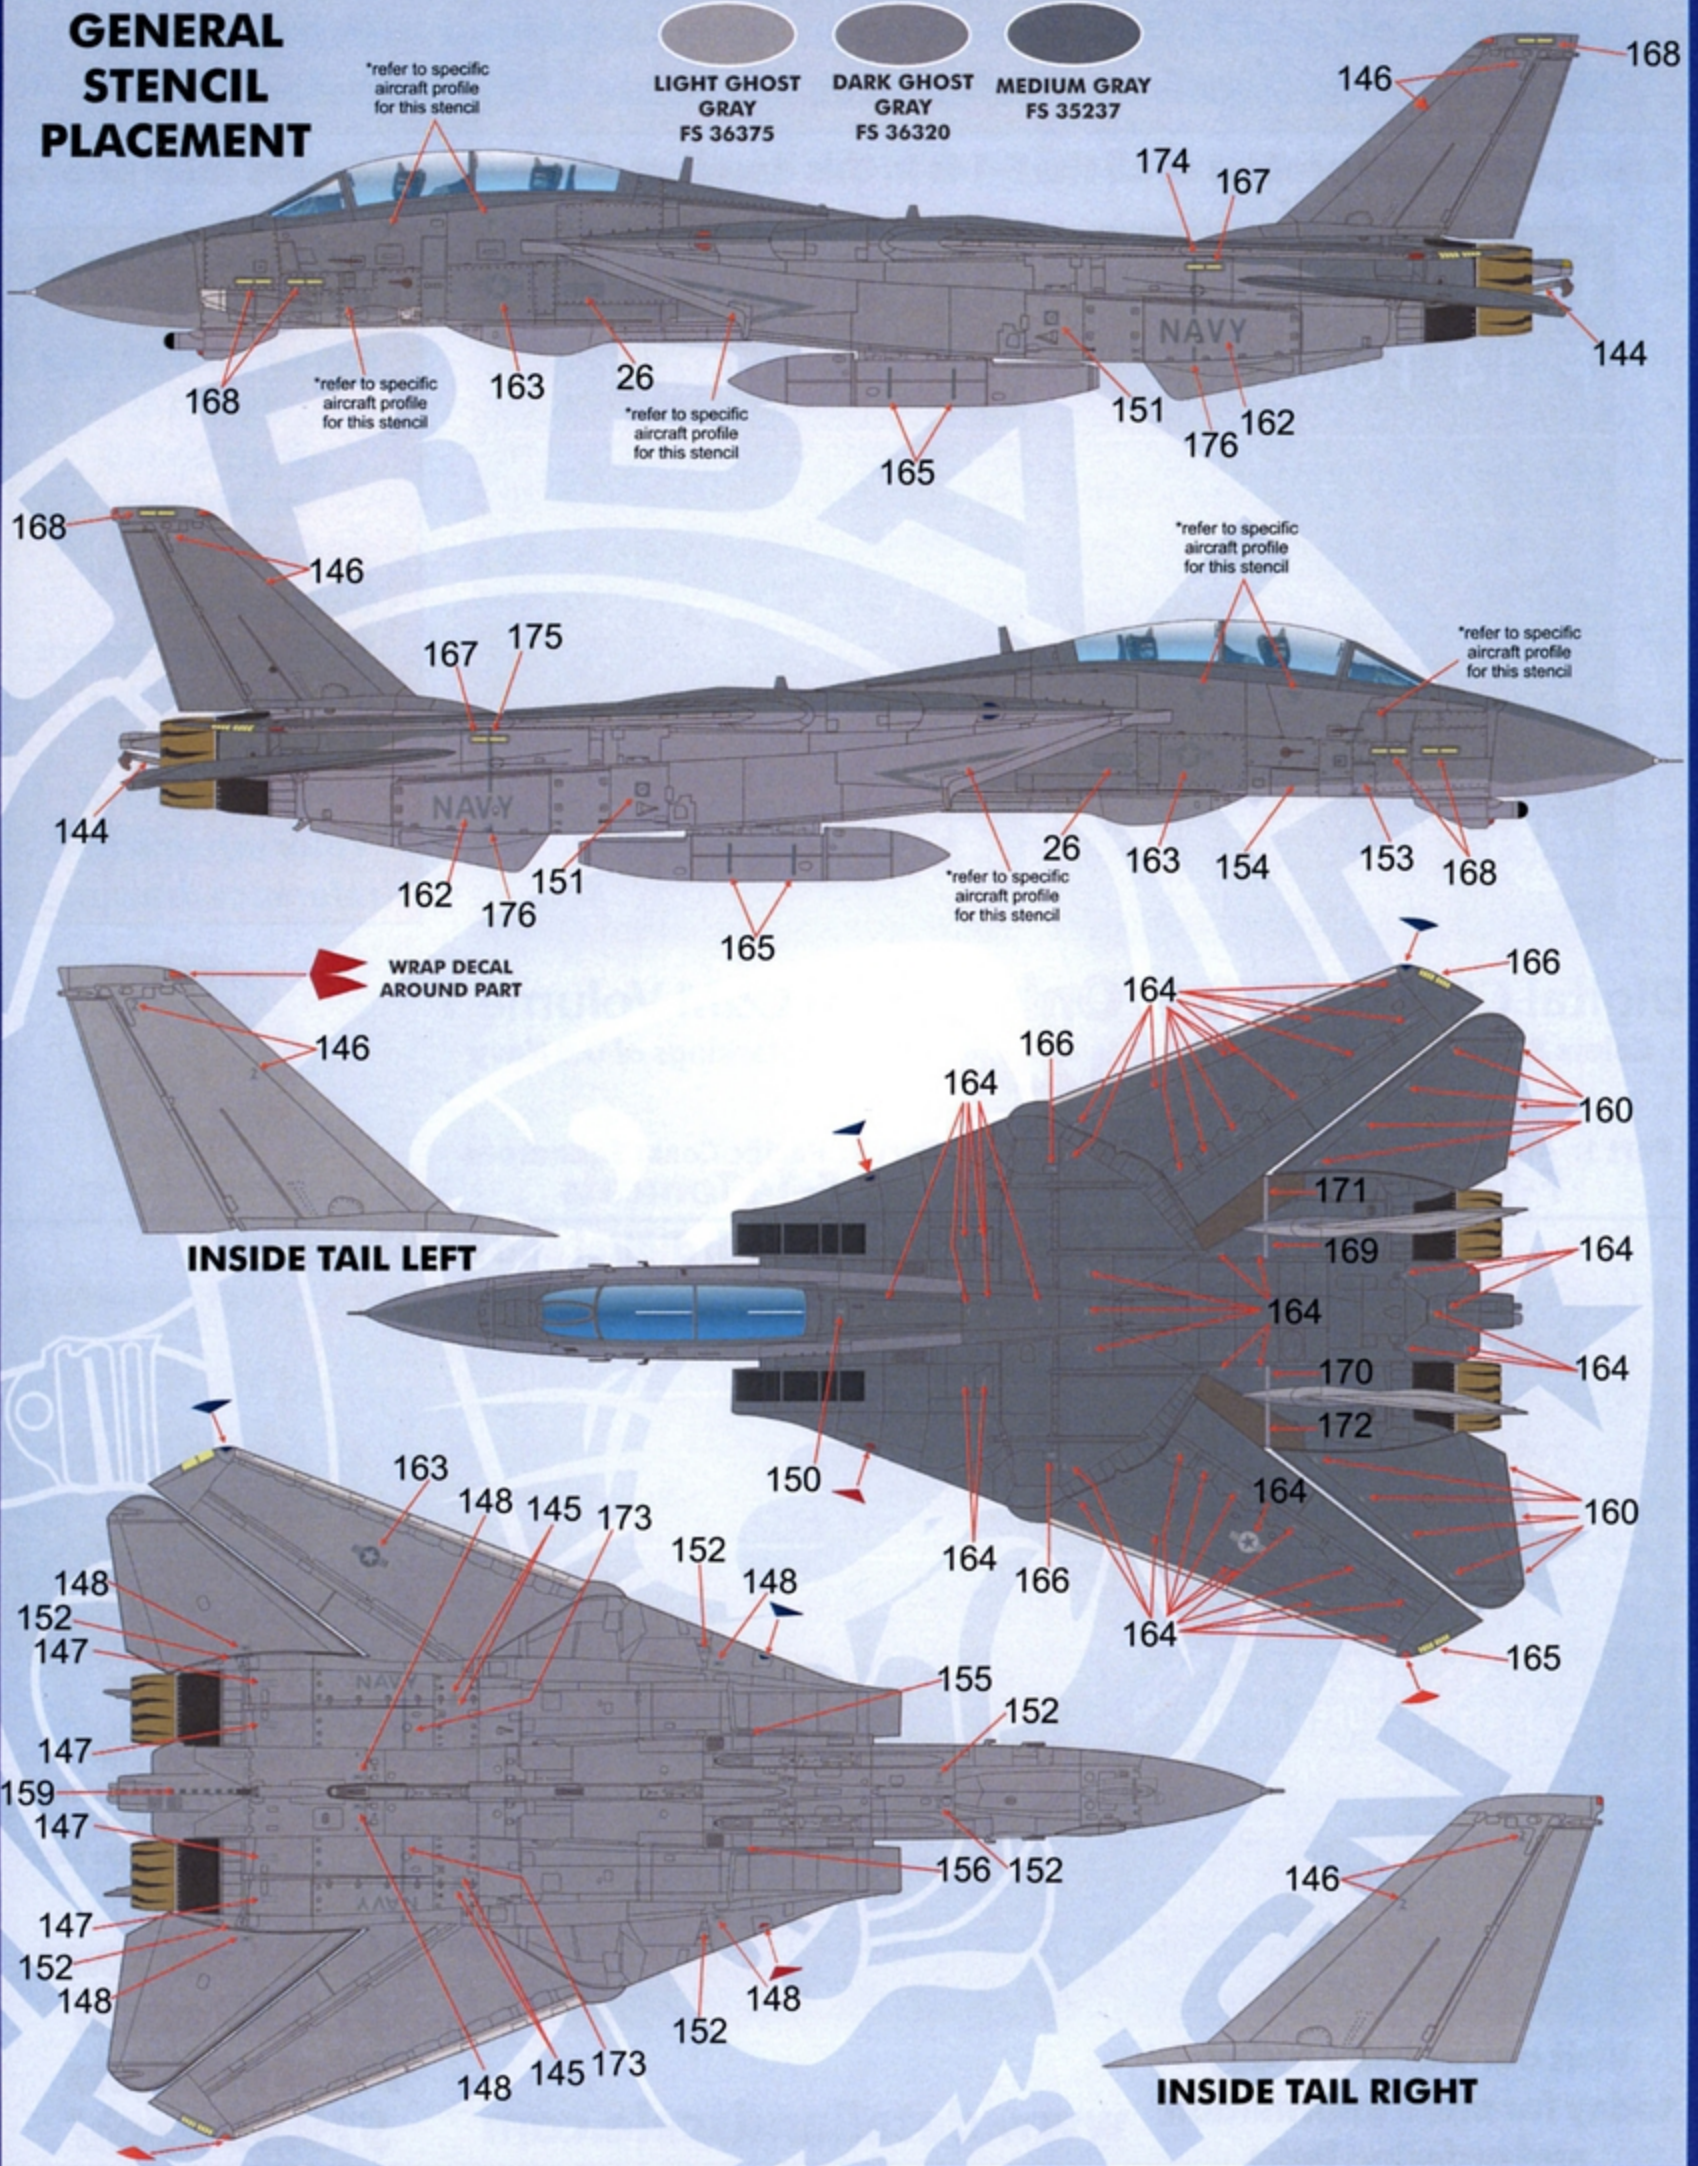

FURBALL
 *** AERO-DESIGN ***
DETAIL & SCALE

COLORS AND MARKINGS OF US NAVY TOMCATS PART X

F/D&S-4819

DECALS PRINTED BY
cartograf

RESEARCH MATERIALS
 PROVIDED BY
DETAIL & SCALE
 www.detailandscale.com

**OPTIONS
 FOR EIGHT
 F-14Ds**

COPYRIGHT 2020 FURBALL AERO-DESIGN ALL RIGHTS RESERVED

**NOTE-DECAL NUMBERS WITH AN "*" INDICATE REPEATED PLACEMENT ON THE RIGHT SIDE / DECAL NUMBERS MARKED IN () INDICATE PLACEMENT ON THE RIGHT SIDE.

VF-101 DET MIRAMAR
F-14D 163894
NAS MIRAMAR
1992

PACIFIC MISSILE TEST CENTER
NF-14D 163416
NAS POINT MUGU
1992

NAVAL WEAPONS TEST SQUADRON
NF-14D 163416
NAS POINT MUGU
1999

-  FS 36375
-  FS 36320
-  FS 35237
-  FS 36081

GENERAL STENCIL PLACEMENT

LIGHT GHOST GRAY FS 36375
 DARK GHOST GRAY FS 36320
 MEDIUM GRAY FS 35237

INSIDE TAIL LEFT

INSIDE TAIL RIGHT