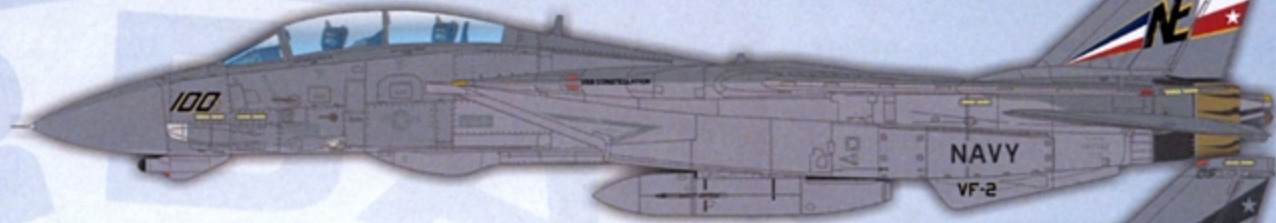

FURBALL
 *** AERO-DESIGN ***
DETAIL & SCALE

COLORS AND MARKINGS OF US NAVY TOMCATS PART X

F/D&S-4819

DECALS PRINTED BY
cartograf

RESEARCH MATERIALS
 PROVIDED BY
DETAIL & SCALE
 www.detailandscale.com

**OPTIONS
 FOR EIGHT
 F-14Ds**