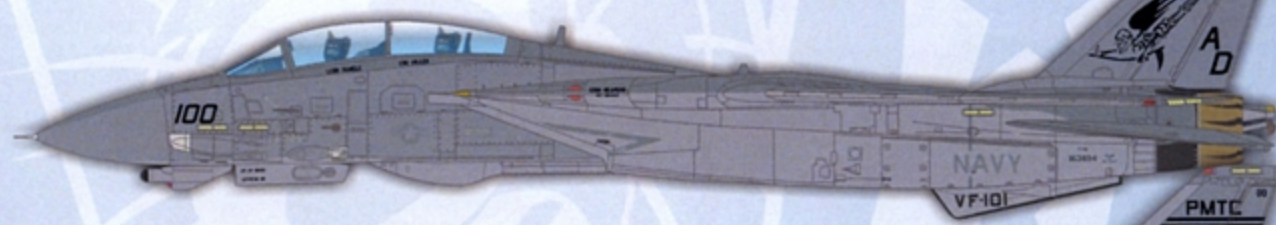

FURBALL
 *** AERO-DESIGN ***
DETAIL & SCALE

COLORS AND MARKINGS OF US NAVY TOMCATS PART X

F/D&S-4819

DECALS PRINTED BY
cartograf

RESEARCH MATERIALS
 PROVIDED BY
DETAIL & SCALE
 www.detailandscale.com

**OPTIONS
 FOR EIGHT
 F-14Ds**