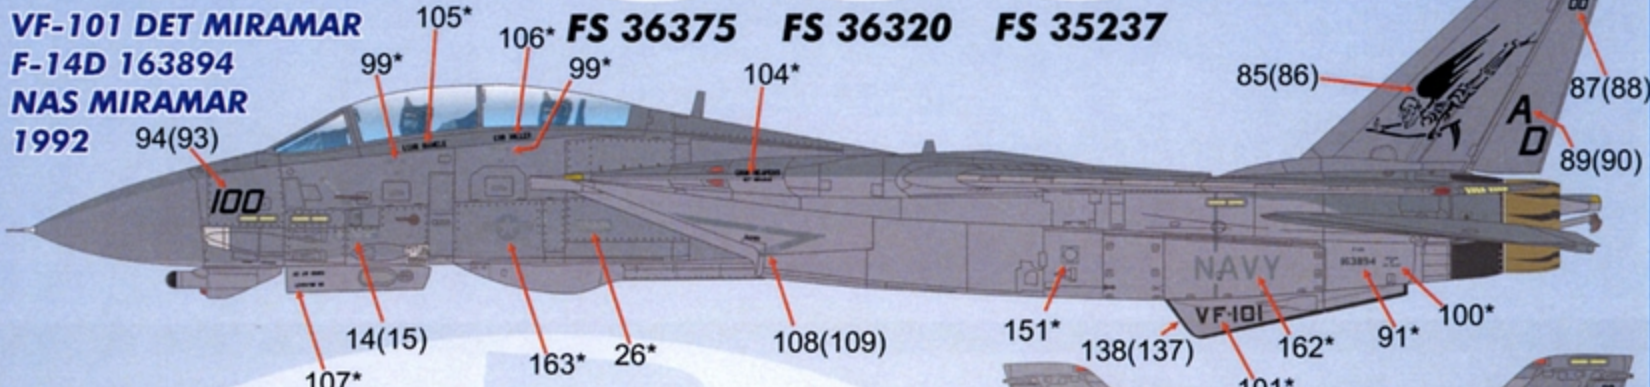

VF-101 DET MIRAMAR
F-14D 163894
NAS MIRAMAR
1992