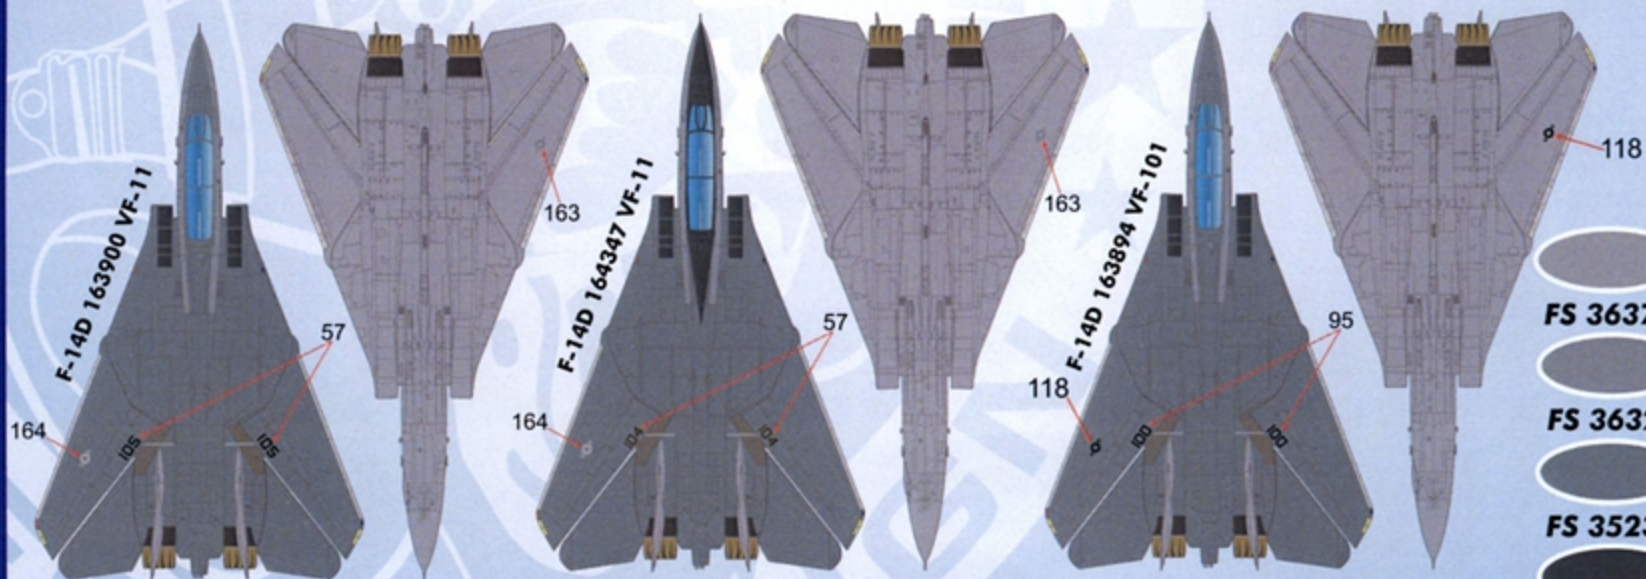

- FS 36375
- FS 36320
- FS 35237
- FS 36081