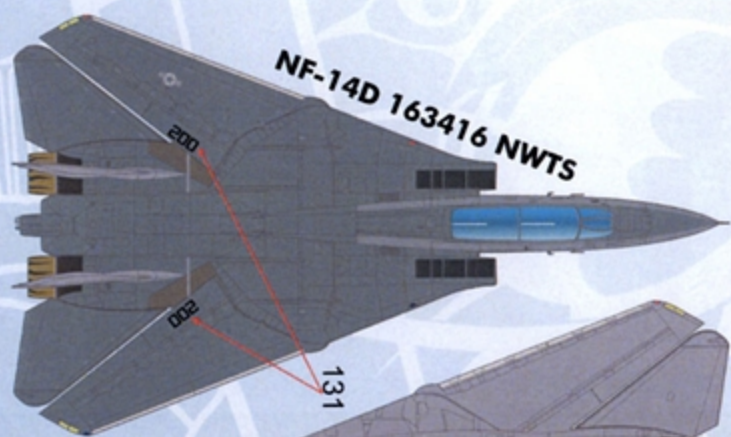

NAVAL WEAPONS TEST SQUADRON
NF-14D 163416
NAS POINT MUGU
1999