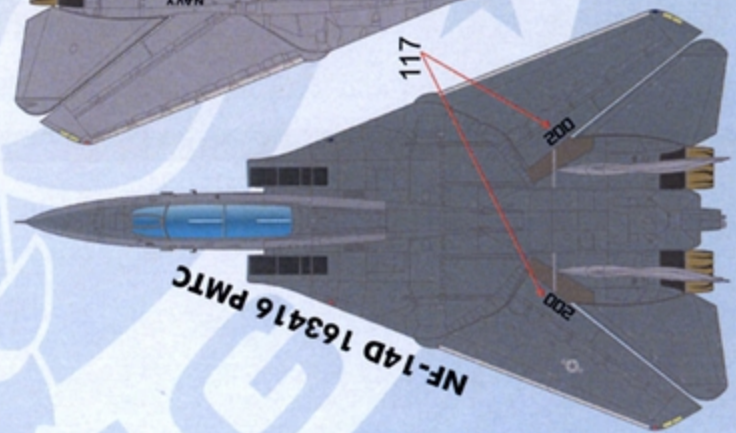

NAVAL WEAPONS TEST SQUADRON
NF-14D 163416
NAS POINT MUGU
1999