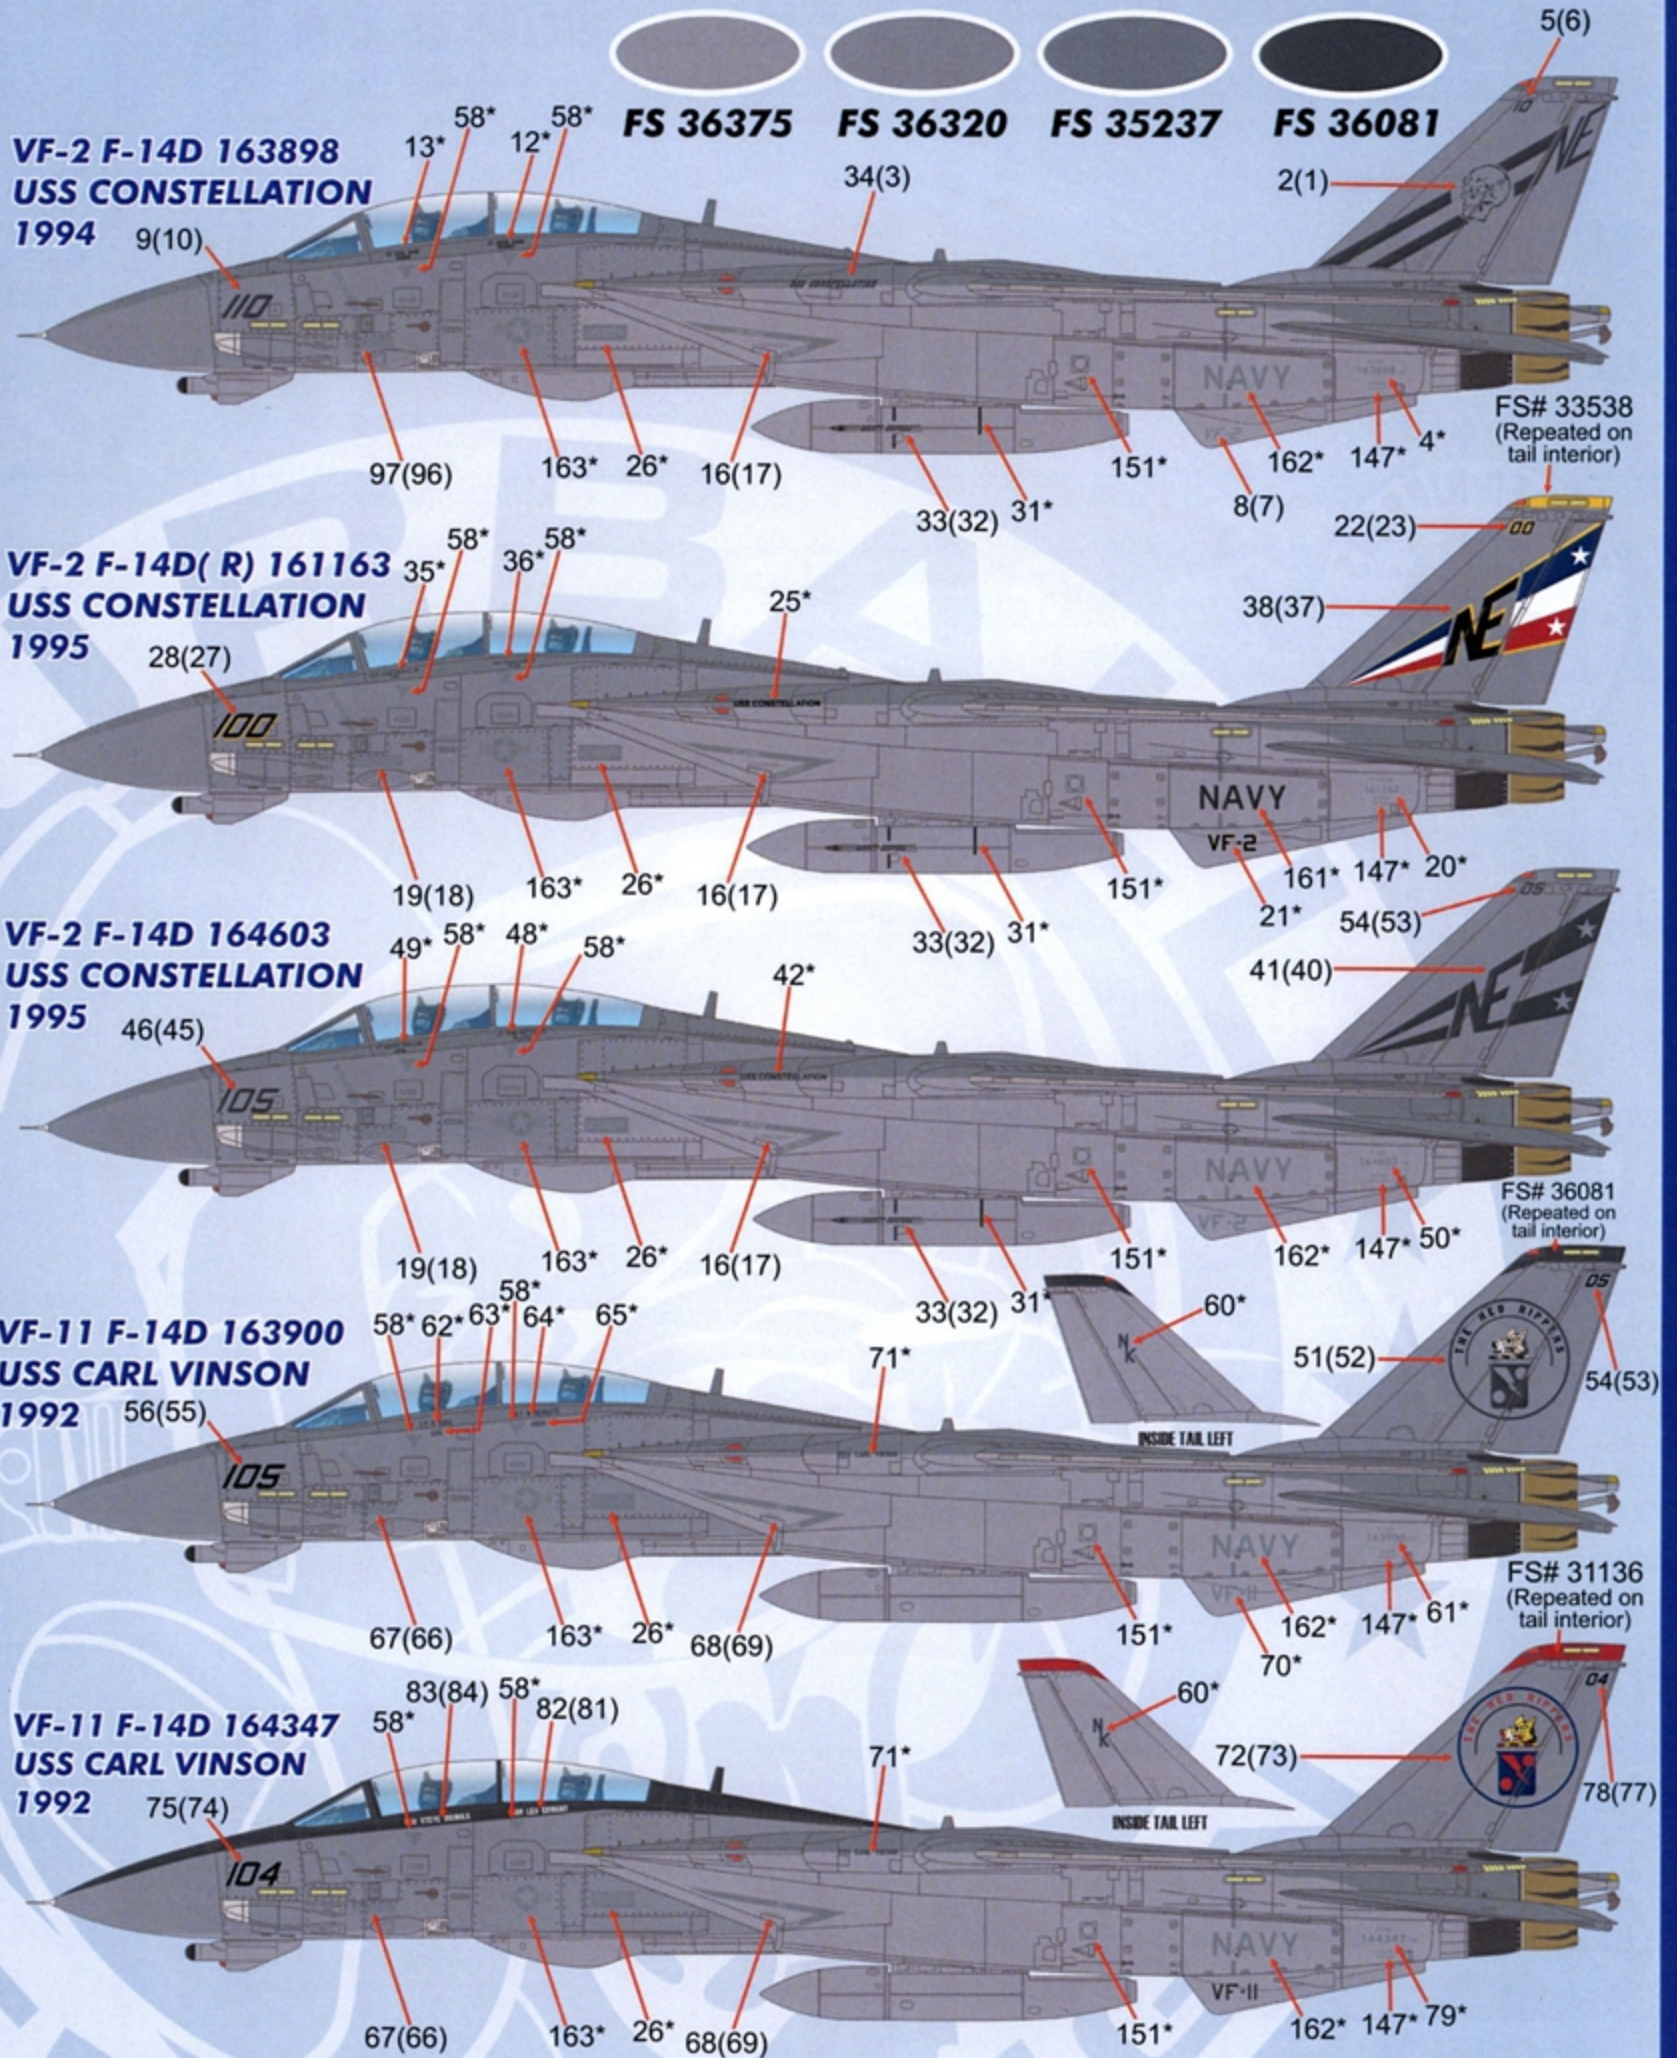

FURBALL
 *** AERO-DESIGN ***
DETAIL & SCALE

COLORS AND MARKINGS OF US NAVY TOMCATS PART X

F/D&S-4819

DECALS PRINTED BY
cartograf

RESEARCH MATERIALS
 PROVIDED BY
DETAIL & SCALE
 www.detailandscale.com

**OPTIONS
 FOR EIGHT
 F-14Ds**

COPYRIGHT 2020 FURBALL AERO-DESIGN ALL RIGHTS RESERVED

**NOTE-DECAL NUMBERS WITH AN "*" INDICATE REPEATED PLACEMENT ON THE RIGHT SIDE / DECAL NUMBERS MARKED IN () INDICATE PLACEMENT ON THE RIGHT SIDE.

VF-101 DET MIRAMAR
F-14D 163894
NAS MIRAMAR
1992

PACIFIC MISSILE TEST CENTER
NF-14D 163416
NAS POINT MUGU
1992

NAVAL WEAPONS TEST SQUADRON
NF-14D 163416
NAS POINT MUGU
1999

-  FS 36375
-  FS 36320
-  FS 35237
-  FS 36081

GENERAL STENCIL PLACEMENT

LIGHT GHOST GRAY FS 36375
 DARK GHOST GRAY FS 36320
 MEDIUM GRAY FS 35237

INSIDE TAIL LEFT

INSIDE TAIL RIGHT