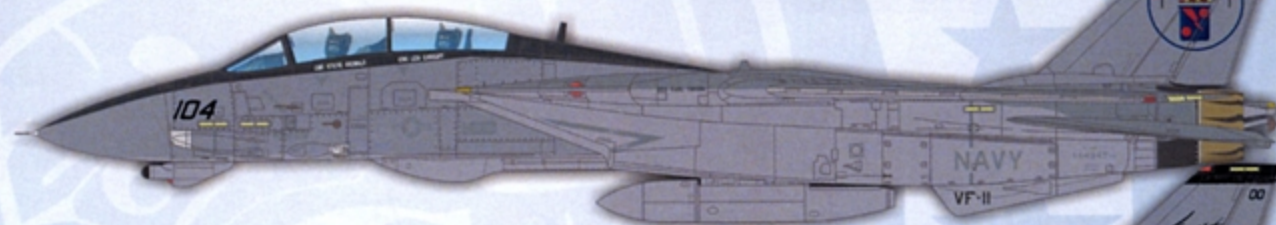

FURBALL
 *** AERO-DESIGN ***
DETAIL & SCALE

COLORS AND MARKINGS OF US NAVY TOMCATS PART X

F/D&S-4819

DECALS PRINTED BY
cartograf

RESEARCH MATERIALS
 PROVIDED BY
DETAIL & SCALE
 www.detailandscale.com

**OPTIONS
 FOR EIGHT
 F-14Ds**