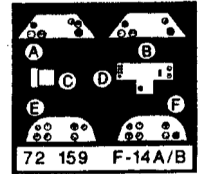

GRUMMAN F-14A/B TOMCAT

72 159

1/72 scale detail set for Italeri kit

- BEND
- REPLACE
- GRIND
- OPPOSITE SIDE
- REMOVE
- OPTION

A EJECTION SEAT

B COCKPIT

C CANOPY & CANOPY LOCKS

D AIR BRAKES