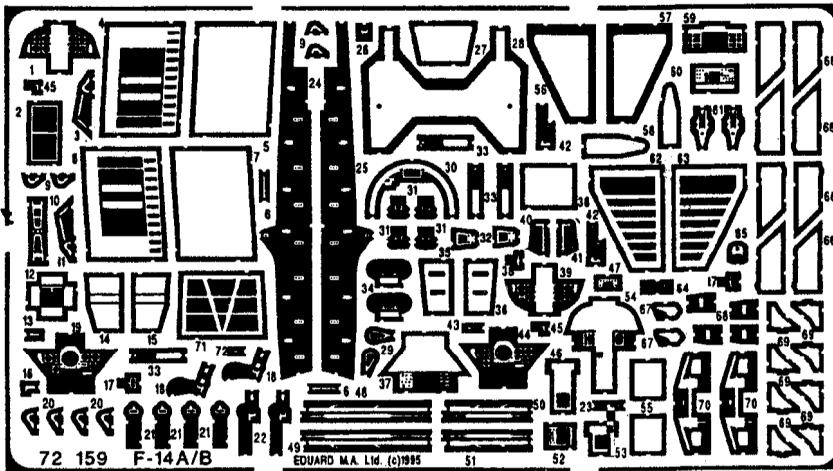

GRUMMAN F-14A/B TOMCAT

72 159

1/72 scale detail set for Italeri kit

- BEND
- REPLACE
- GRIND
- OPPOSITE SIDE
- REMOVE
- OPTION

A EJECTION SEAT

B COCKPIT

C CANOPY & CANOPY LOCKS

D AIR BRAKES

E AIR INTAKE NACELLE

F MAIN UNDERCARRIAGE

G NOSE UNDERCARRIAGE

H AERIALS

I ARRESTOR HOOK

J AIM-9+ ADAPTER