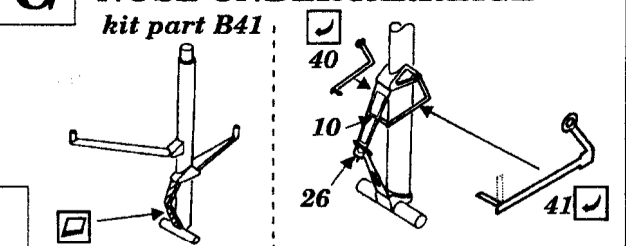

G NOSE UNDERCARRIAGE