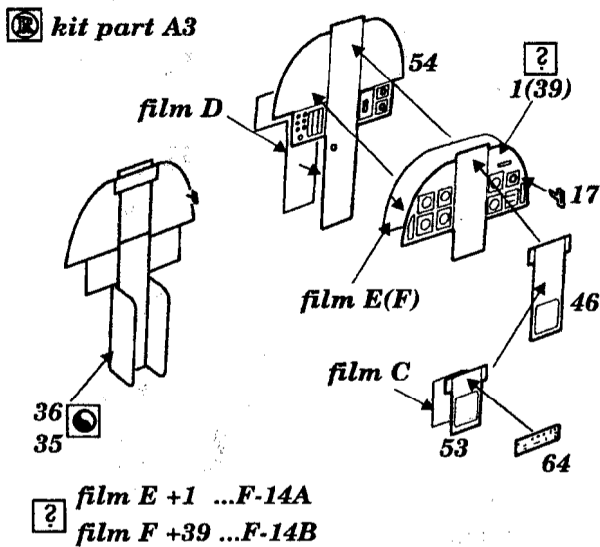

GRUMMAN F-14A/B TOMCAT

72 159

1/72 scale detail set for Italeri kit

- BEND
- REPLACE
- GRIND
- OPPOSITE SIDE
- REMOVE
- OPTION

A EJECTION SEAT

B COCKPIT

C CANOPY & CANOPY LOCKS

D AIR BRAKES

E AIR INTAKE NACELLE

F MAIN UNDERCARRIAGE

G NOSE UNDERCARRIAGE

H AERIALS

I ARRESTOR HOOK

J AIM-9+ ADAPTER