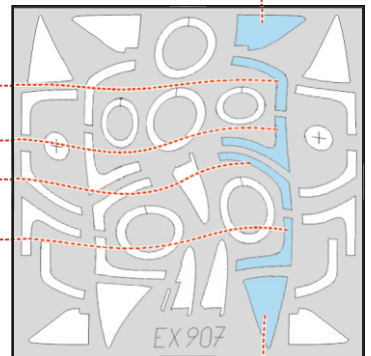

Buccaneer S.2C/D TFace

for kit **AIRFIX**

scale **1/48**

LIQUID MASK

OUTSIDE

19

13 ? 14

11 ? 12

113

113

INSIDE

11 ? 12

LIQUID MASK 

13 ? 14

19