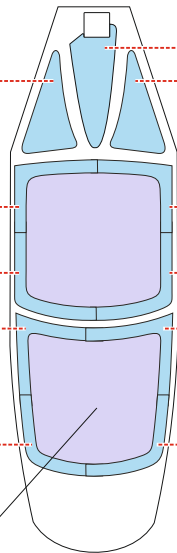

Buccaneer S.2C/D TFace

for kit **AIRFIX**

scale **1/48**

LIQUID MASK

OUTSIDE

19

13 ? 14

11 ? 12

113

113

INSIDE

11 ? 12

LIQUID MASK 

13 ? 14

19