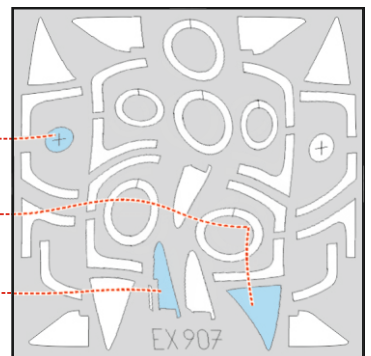

Buccaneer S.2C/D TFace

for kit **AIRFIX**

scale **1/48**

LIQUID MASK

OUTSIDE

19

13 ? 14

11 ? 12

113

113

INSIDE

11 ? 12

LIQUID MASK 

13 ? 14

19