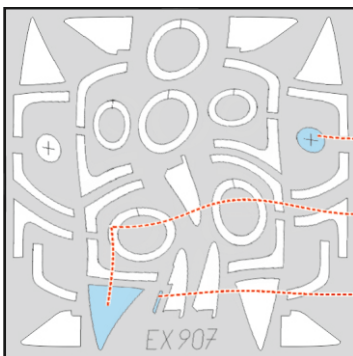

Buccaneer S.2C/D TFace

for kit **AIRFIX**

scale **1/48**

LIQUID MASK

OUTSIDE

19

13 ? 14

11 ? 12

113

113

INSIDE

11 ? 12

LIQUID MASK 

13 ? 14

19