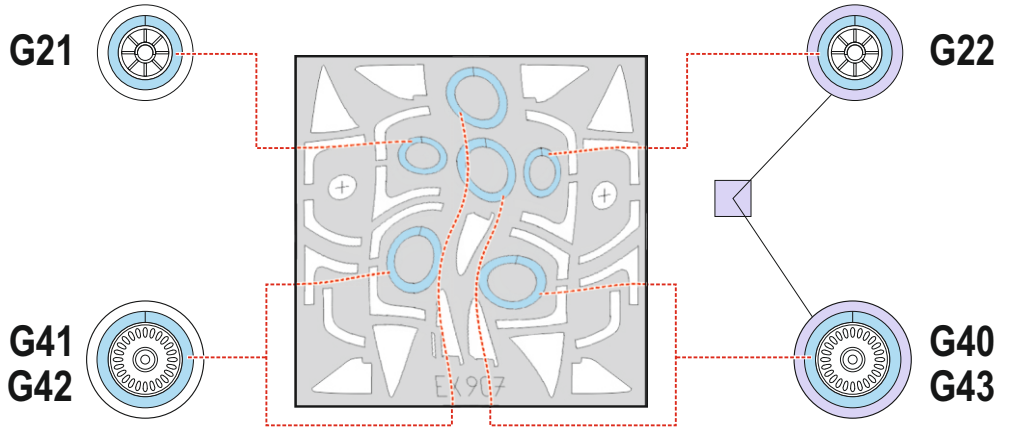

Buccaneer S.2C/D TFace

for kit **AIRFIX**

scale **1/48**

LIQUID MASK

OUTSIDE

19

13 ? 14

11 ? 12

113

113

INSIDE

11 ? 12

LIQUID MASK 

13 ? 14

19