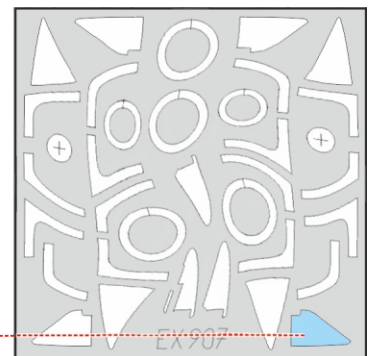

Buccaneer S.2C/D TFace

for kit **AIRFIX**

scale **1/48**

LIQUID MASK

OUTSIDE

19

13 ? 14

11 ? 12

113

113

INSIDE

11 ? 12

LIQUID MASK 

13 ? 14

19