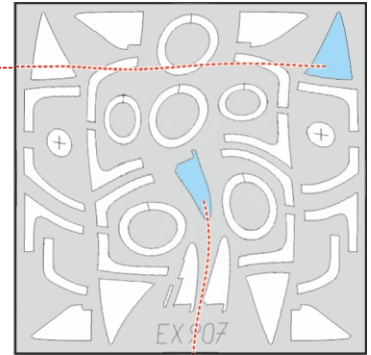

Buccaneer S.2C/D TFace

for kit **AIRFIX**

scale **1/48**

LIQUID MASK

OUTSIDE

19

13 ? 14

11 ? 12

113

113

INSIDE

11 ? 12

LIQUID MASK 

13 ? 14

19