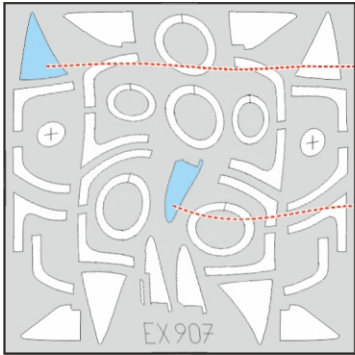

Buccaneer S.2C/D TFace

for kit **AIRFIX**

scale **1/48**

LIQUID MASK

OUTSIDE

19

13 ? 14

11 ? 12

113

113

INSIDE

11 ? 12

LIQUID MASK 

13 ? 14

19