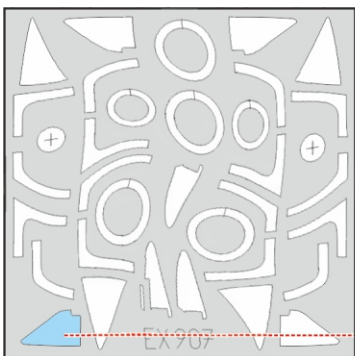

Buccaneer S.2C/D TFace

for kit **AIRFIX**

scale **1/48**

LIQUID MASK

OUTSIDE

19

13 ? 14

11 ? 12

113

113

INSIDE

11 ? 12

LIQUID MASK 

13 ? 14

19