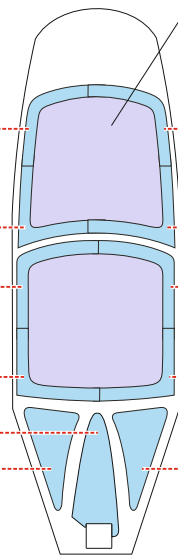

Buccaneer S.2C/D TFace

for kit **AIRFIX**

scale **1/48**

LIQUID MASK

OUTSIDE

19

13 ? 14

11 ? 12

113

113

INSIDE

11 ? 12

LIQUID MASK 

13 ? 14

19