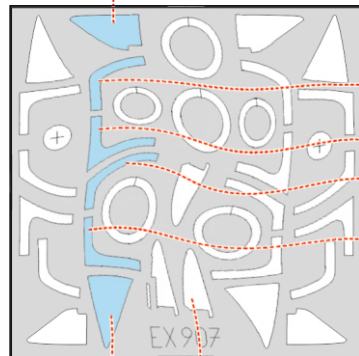

Buccaneer S.2C/D TFace

for kit **AIRFIX**

scale **1/48**

LIQUID MASK

OUTSIDE

19

13 ? 14

11 ? 12

113

113

INSIDE

11 ? 12

LIQUID MASK 

13 ? 14

19