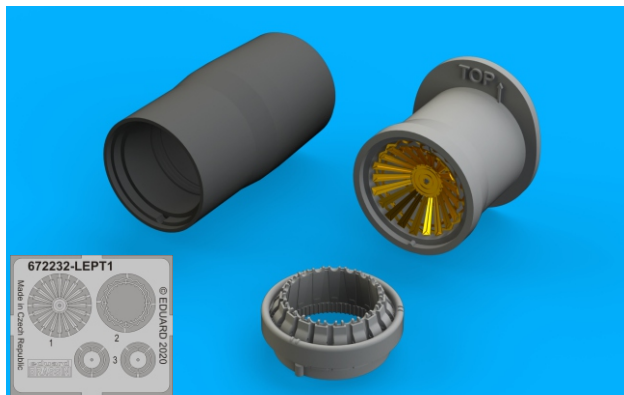

RELATED PRODUCTS

672 232 MiG-21PF/PFM exhaust nozzle