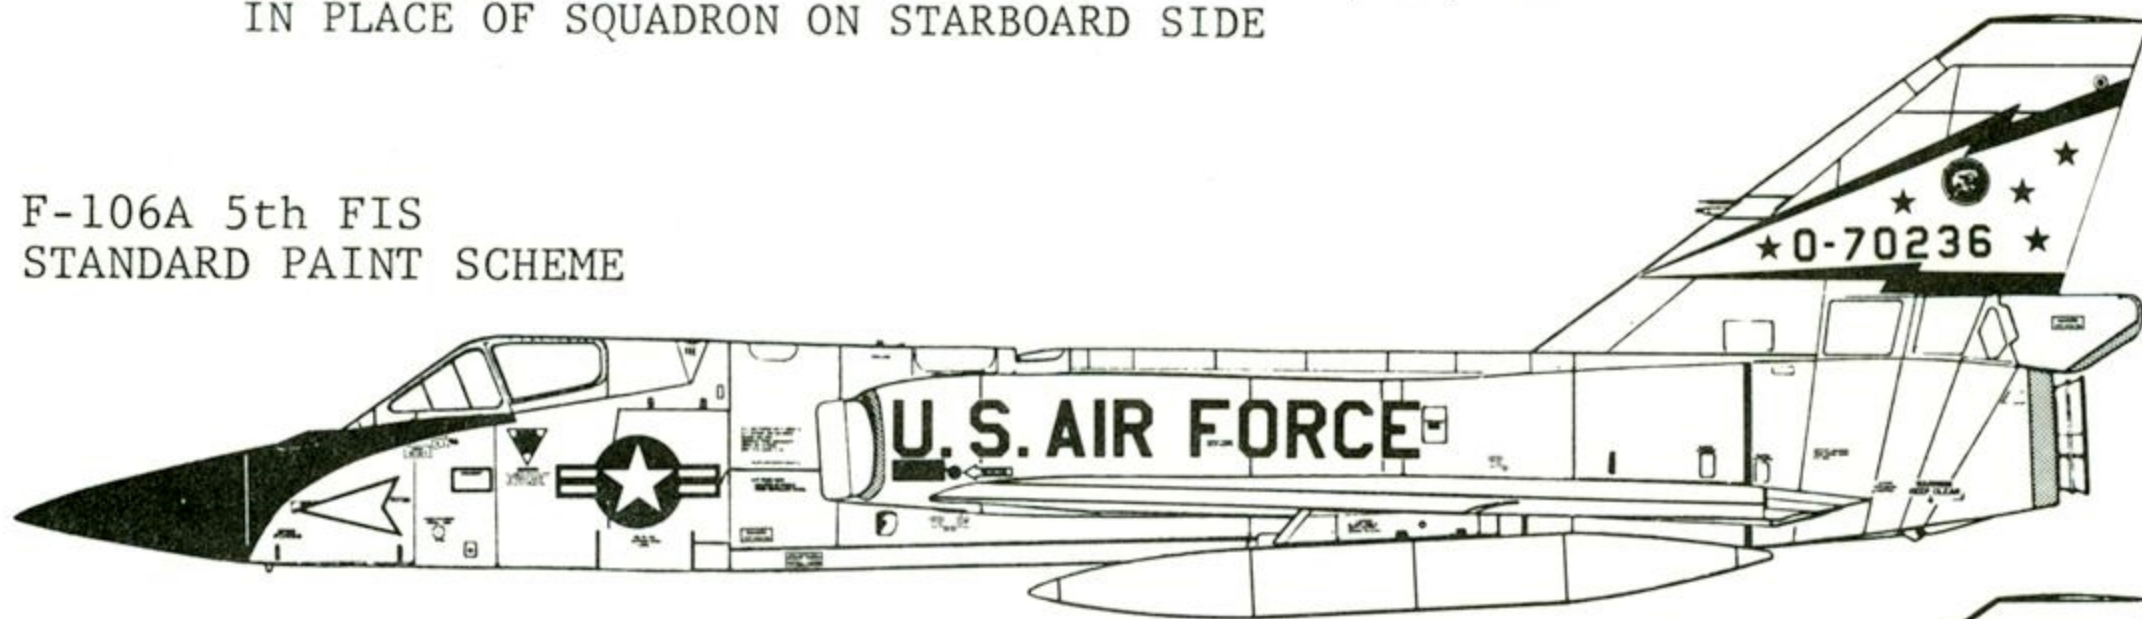

NOTE: ALL AIRCRAFT CARRY AIR DEFENCE COMMAND (ADC) BADGE
IN PLACE OF SQUADRON ON STARBOARD SIDE

F-106A 5th FIS
STANDARD PAINT SCHEME

F-106A 49th FIS
STANDARD PAINT SCHEME

GENERAL PAINT SCHEME INFORMATION
FOR USAF F-106 DELTA DARTS

DK. GULL GRAY- ENTIRE AIRCRAFT AND AUX. FUEL TANKS
BLACK- ANTI GLARE PANEL AND LEADING EDGE OF FIN TIP
VERY DK. BROWN- RADOME
YELLOW- COCKPIT GALSS TRIM
BARE METAL- LEADING EDGES OF INTAKES, TRAILING EDGES
OF DIVE BRAKES, EXHAUST RING AND BURNER CONE, GEAR STRUTS
AND WHEEL CENTERS
RED- TURBINE WARNING STRIPES
NATIONAL INSIGNIAS- FUSELAGE 30", WINGS 40".