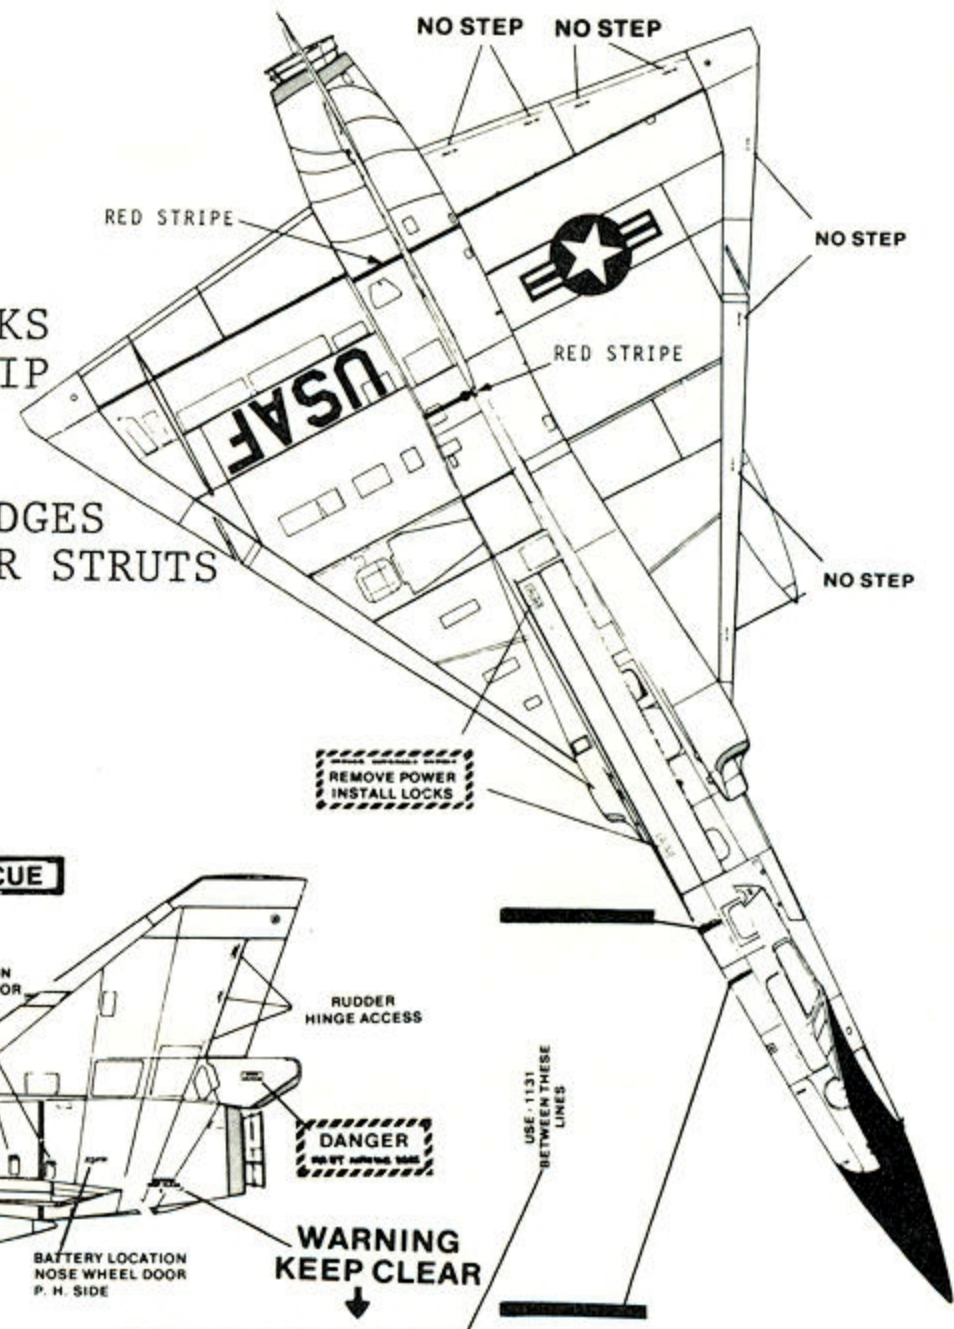

NOTE: ALL AIRCRAFT CARRY AIR DEFENCE COMMAND (ADC) BADGE
IN PLACE OF SQUADRON ON STARBOARD SIDE

F-106A 5th FIS
STANDARD PAINT SCHEME

F-106A 49th FIS
STANDARD PAINT SCHEME

GENERAL PAINT SCHEME INFORMATION
FOR USAF F-106 DELTA DARTS

DK. GULL GRAY- ENTIRE AIRCRAFT AND AUX. FUEL TANKS
BLACK- ANTI GLARE PANEL AND LEADING EDGE OF FIN TIP
VERY DK. BROWN- RADOME
YELLOW- COCKPIT GALSS TRIM
BARE METAL- LEADING EDGES OF INTAKES, TRAILING EDGES
OF DIVE BRAKES, EXHAUST RING AND BURNER CONE, GEAR STRUTS
AND WHEEL CENTERS
RED- TURBINE WARNING STRIPES
NATIONAL INSIGNIAS- FUSELAGE 30", WINGS 40".