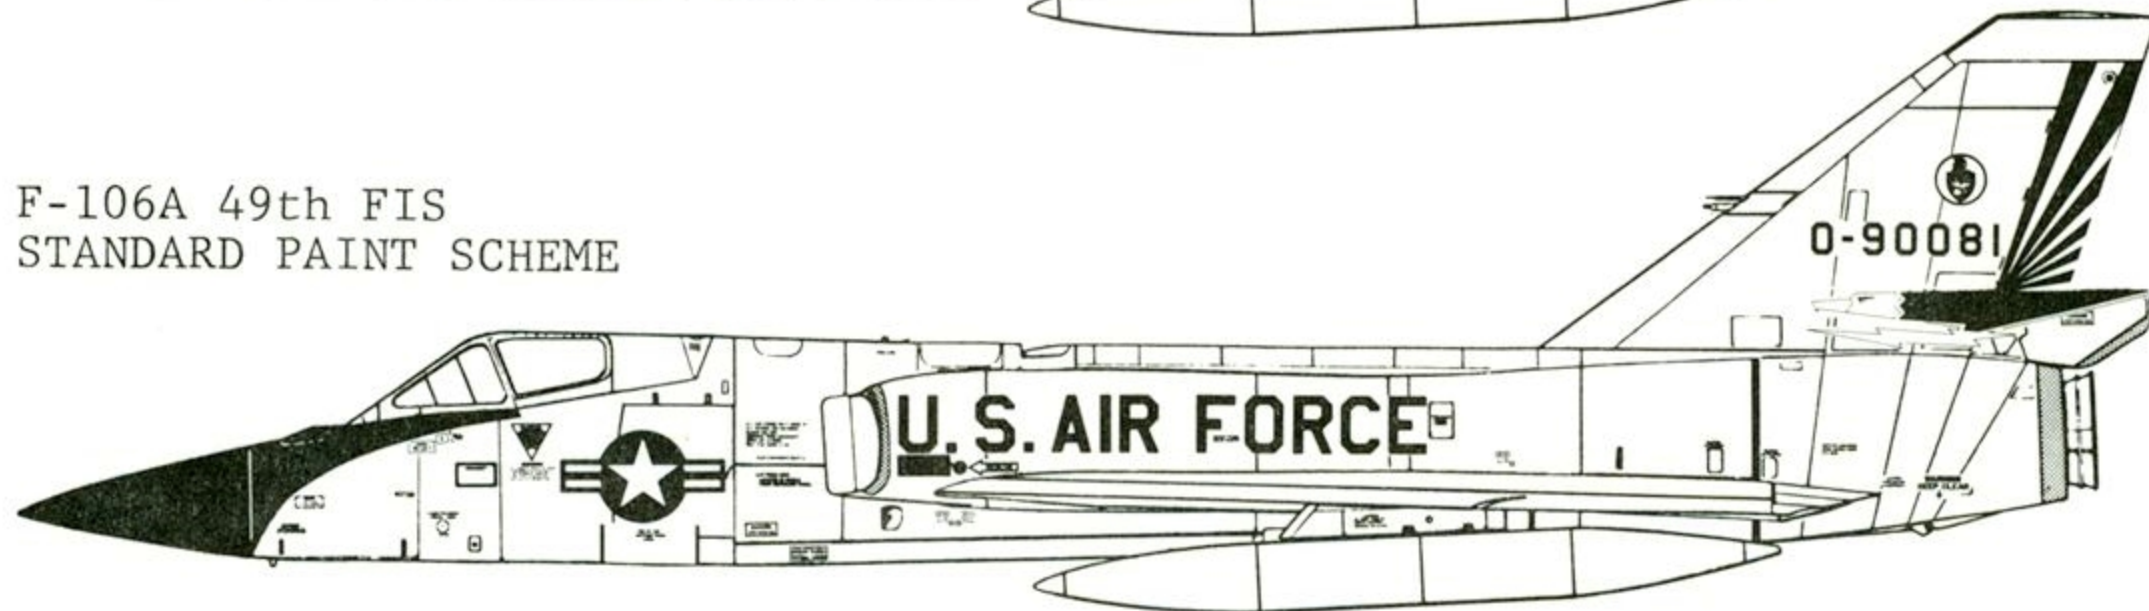

NOTE: ALL AIRCRAFT CARRY AIR DEFENCE COMMAND (ADC) BADGE
IN PLACE OF SQUADRON ON STARBOARD SIDE

F-106A 5th FIS
STANDARD PAINT SCHEME

F-106A 49th FIS
STANDARD PAINT SCHEME

GENERAL PAINT SCHEME INFORMATION
FOR USAF F-106 DELTA DARTS

DK. GULL GRAY- ENTIRE AIRCRAFT AND AUX. FUEL TANKS
BLACK- ANTI GLARE PANEL AND LEADING EDGE OF FIN TIP
VERY DK. BROWN- RADOME
YELLOW- COCKPIT GALSS TRIM
BARE METAL- LEADING EDGES OF INTAKES, TRAILING EDGES
OF DIVE BRAKES, EXHAUST RING AND BURNER CONE, GEAR STRUTS
AND WHEEL CENTERS
RED- TURBINE WARNING STRIPES
NATIONAL INSIGNIAS- FUSELAGE 30", WINGS 40".