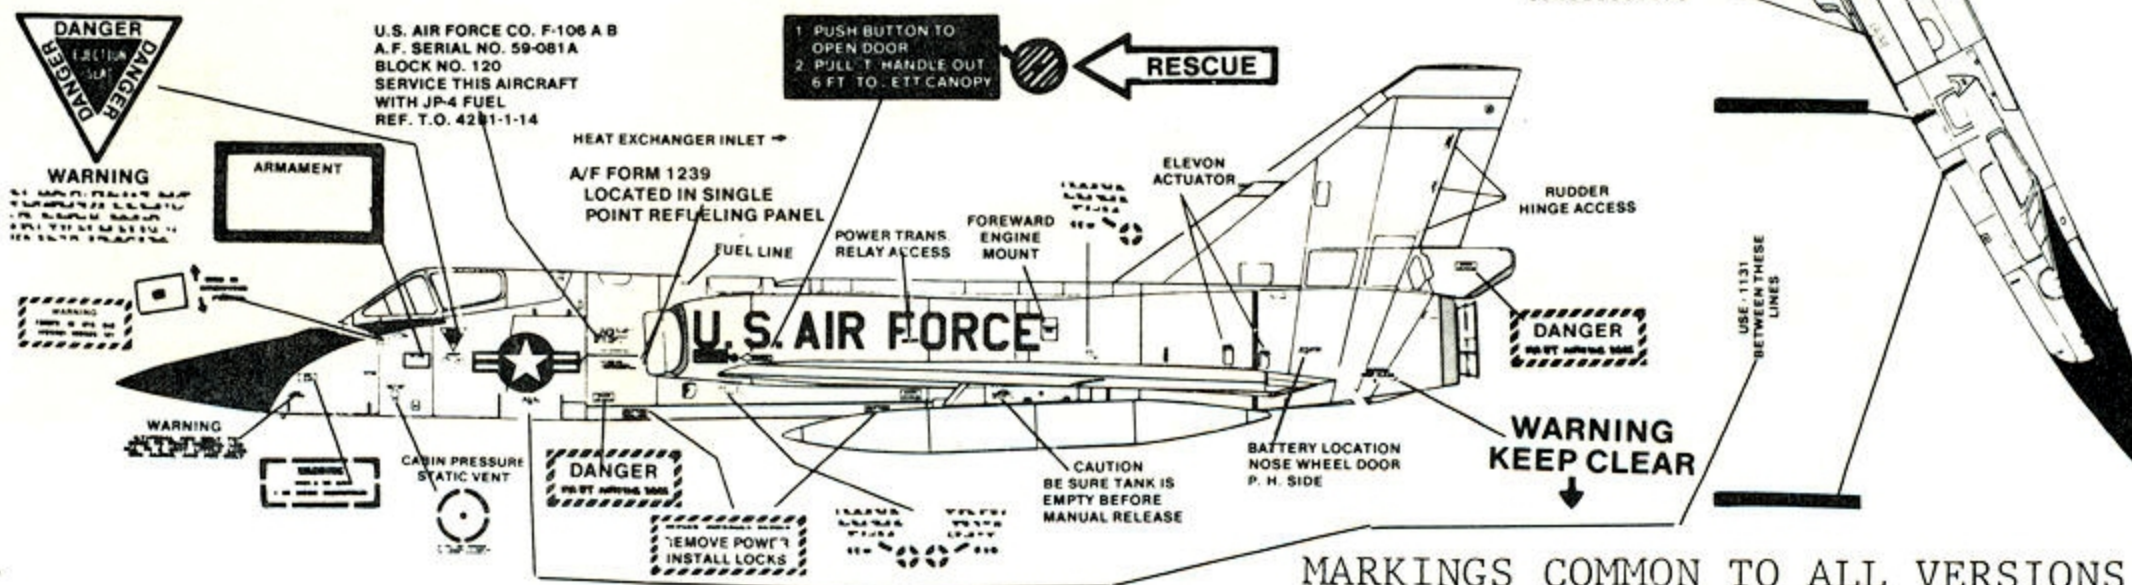

NOTE: ALL AIRCRAFT CARRY AIR DEFENCE COMMAND (ADC) BADGE
IN PLACE OF SQUADRON ON STARBOARD SIDE

F-106A 5th FIS
STANDARD PAINT SCHEME

F-106A 49th FIS
STANDARD PAINT SCHEME

GENERAL PAINT SCHEME INFORMATION
FOR USAF F-106 DELTA DARTS

DK. GULL GRAY- ENTIRE AIRCRAFT AND AUX. FUEL TANKS
BLACK- ANTI GLARE PANEL AND LEADING EDGE OF FIN TIP
VERY DK. BROWN- RADOME
YELLOW- COCKPIT GALSS TRIM
BARE METAL- LEADING EDGES OF INTAKES, TRAILING EDGES
OF DIVE BRAKES, EXHAUST RING AND BURNER CONE, GEAR STRUTS
AND WHEEL CENTERS
RED- TURBINE WARNING STRIPES
NATIONAL INSIGNIAS- FUSELAGE 30", WINGS 40".