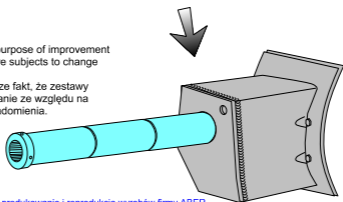

Please note that, for purpose of improvement ABER sets designs are subjects to change without notice.

Proszę mieć na uwadze fakt, że zestawy ABER mogą ulec zmianie ze względu na ulepszenia, bez powiadomienia.