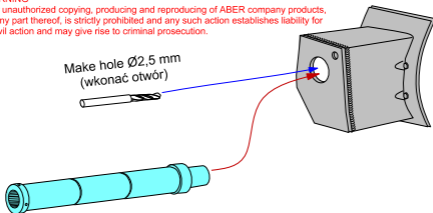

Russian 152,4 mm M-10S tank barrel for KV-II

Lufa do czołgu KW-II

1/56 scale update for Italeri model

ABER®

56 L-03

WWW.ABER.NET.PL

Made in Poland © 2019

WARNING

Any unauthorized copying, producing and reproducing of ABER company products, or any part thereof, is strictly prohibited and any such action establishes liability for a civil action and may give rise to criminal prosecution.