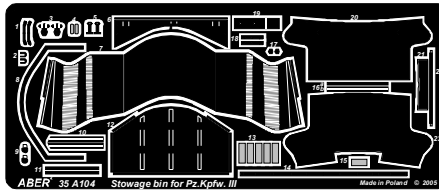

Turret stowage bin for Pz.Kpfw. III

(Tylny wieżowe zasobnik
do czołgu typu Panzer III)

1/35 scale update fit to all Panzer III models

ABER® 35 A104

WWW.ABER.NET.PL

Made in Poland © 2005