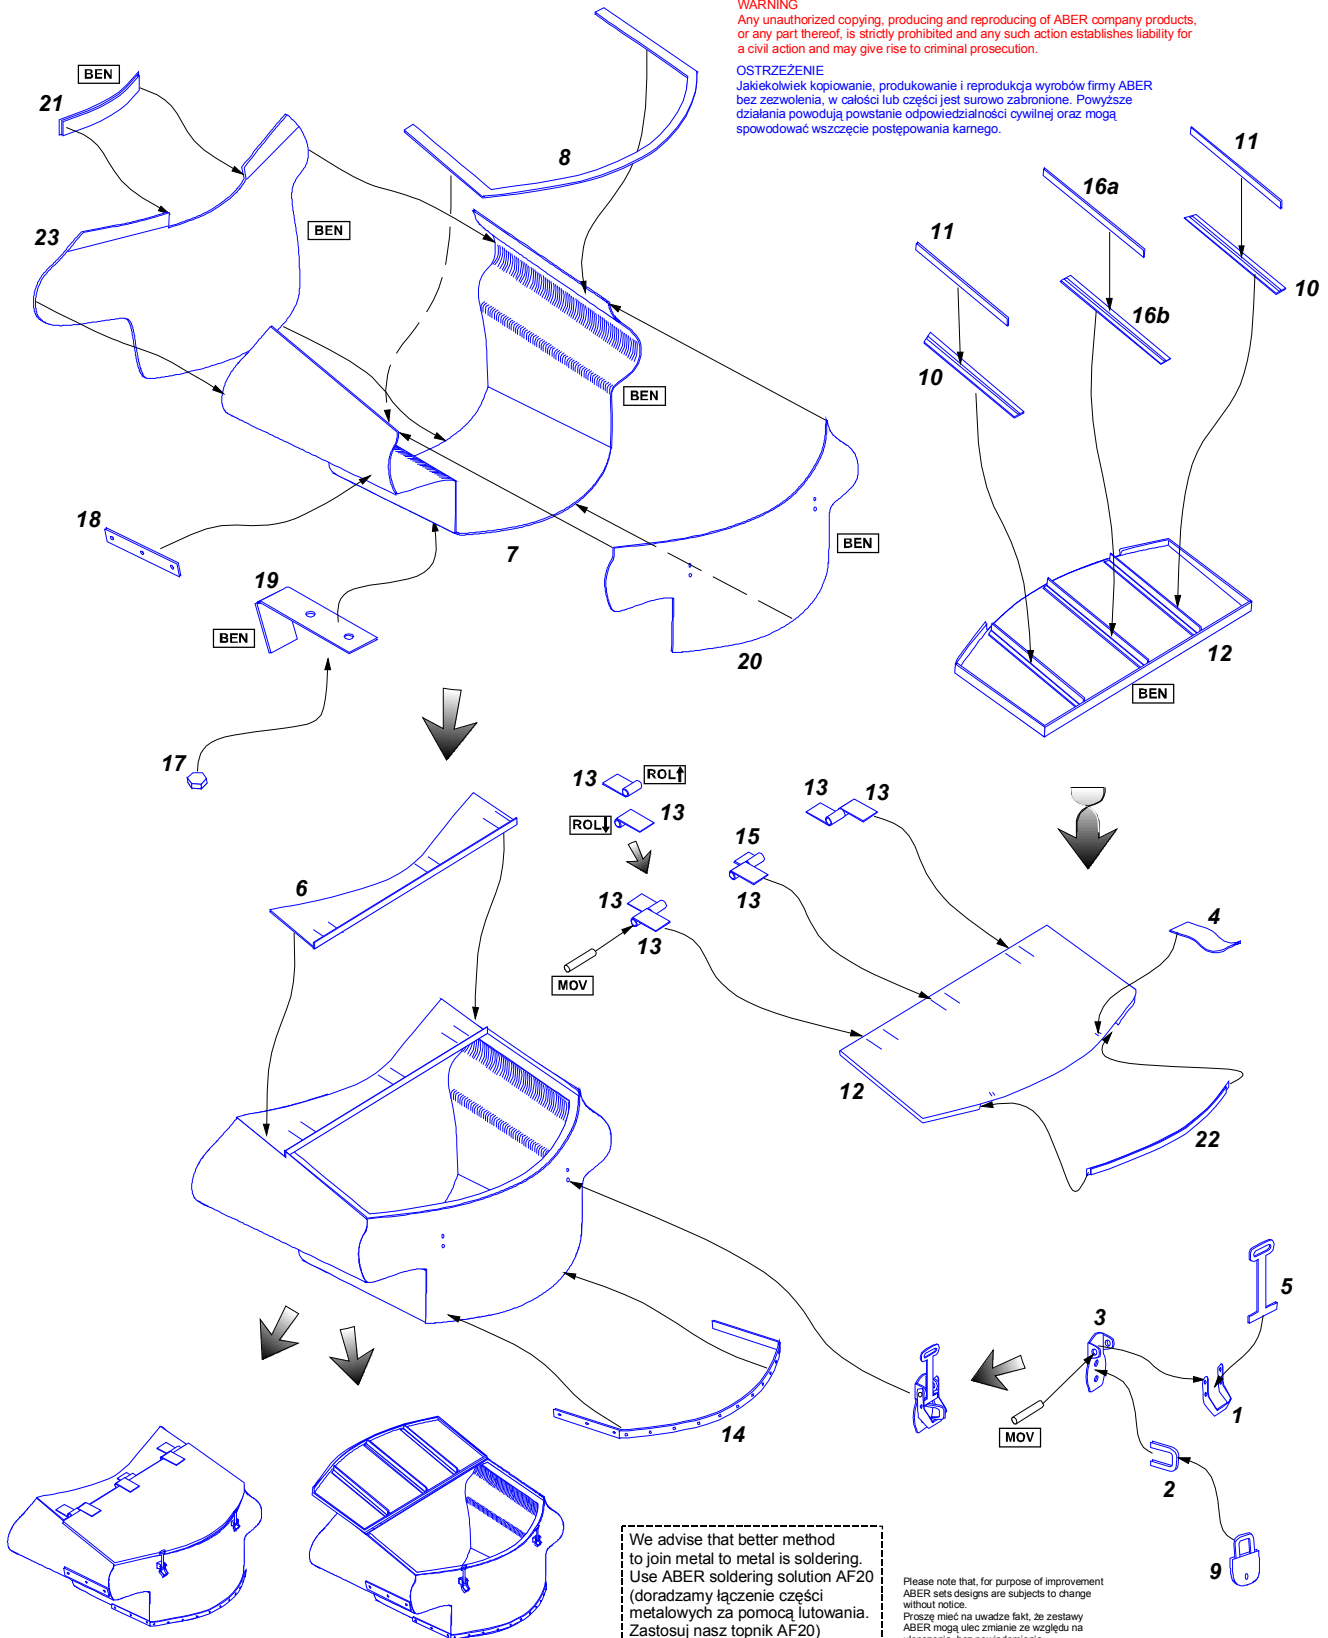

WARNING

OSTRZEZENIE

We advise that better method to join metal to metal is soldering. Use ABER soldering solution AF20 (doradzamy łączenie części metalowych za pomocą lutowania. Zastosuj nasz topnik AF20)