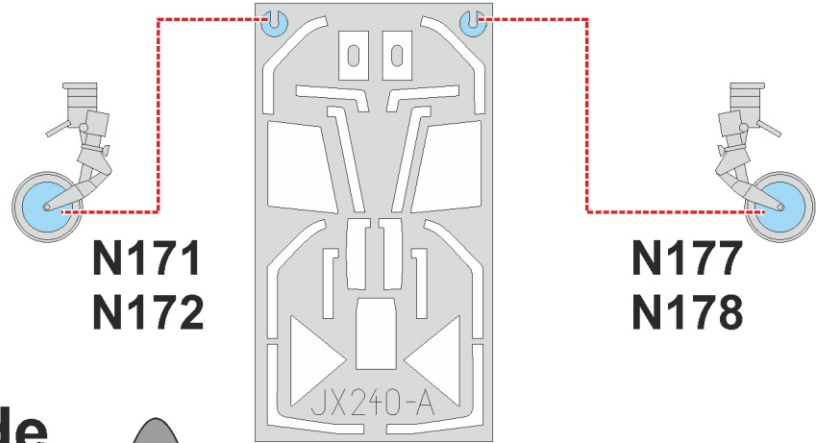

Fw 190A-8/R2 TFace

JX 240

for kit **REVELL**

scale **1/32**

outside

outside

inside

inside