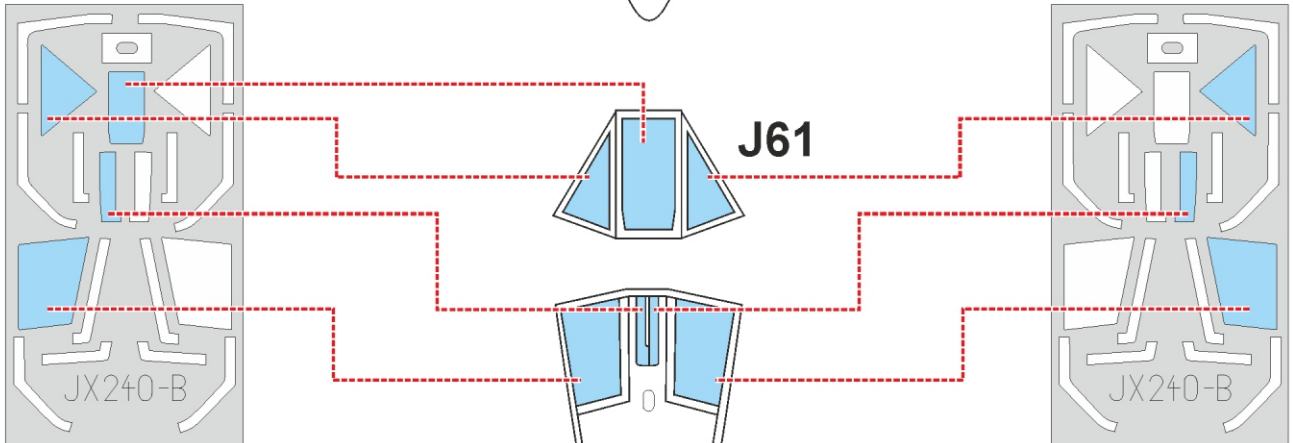

Fw 190A-8/R2 TFace

JX 240

for kit **REVELL**

scale **1/32**

outside

outside

inside

inside