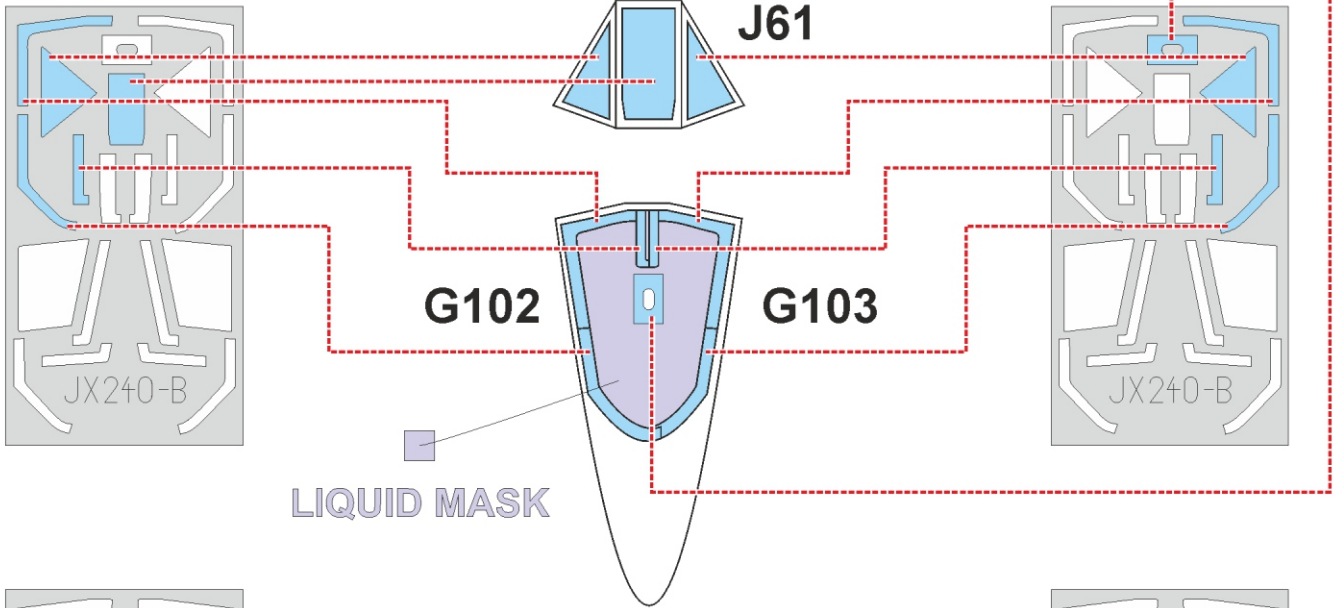

Fw 190A-8/R2 TFace

JX 240

for kit **REVELL**

scale **1/32**

outside

outside

inside

inside