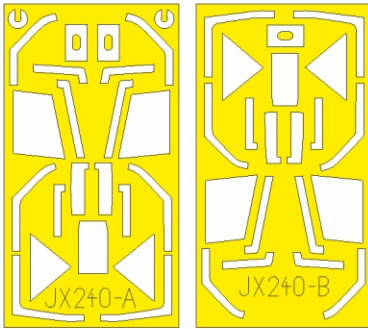

Fw 190A-8/R2 TFace

JX 240

for kit **REVELL**

scale **1/32**

outside

outside

inside

inside