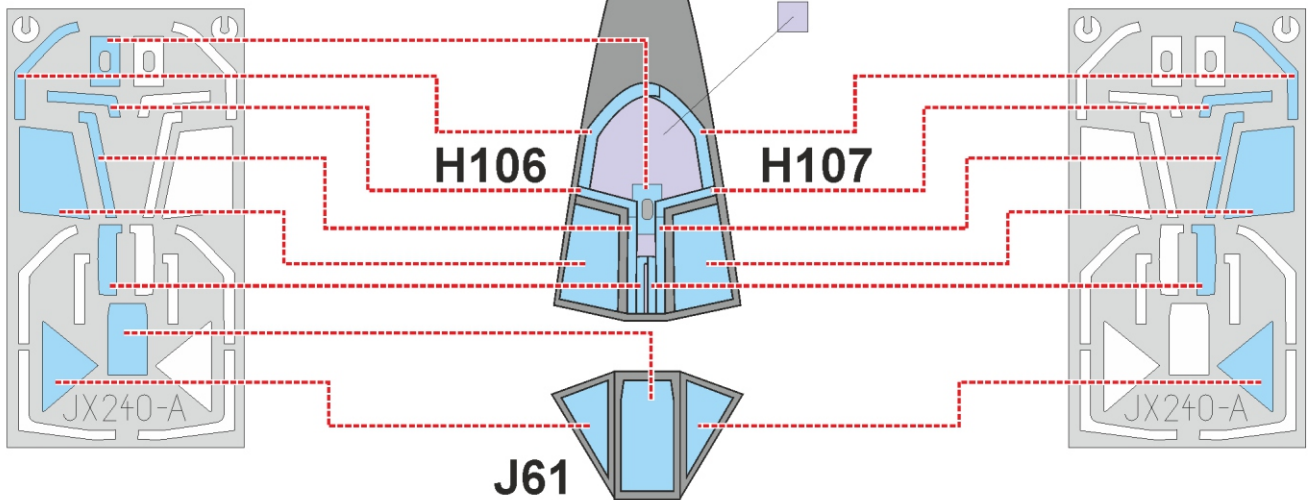

Fw 190A-8/R2 TFace

JX 240

for kit **REVELL**

scale **1/32**

outside

outside

inside

inside