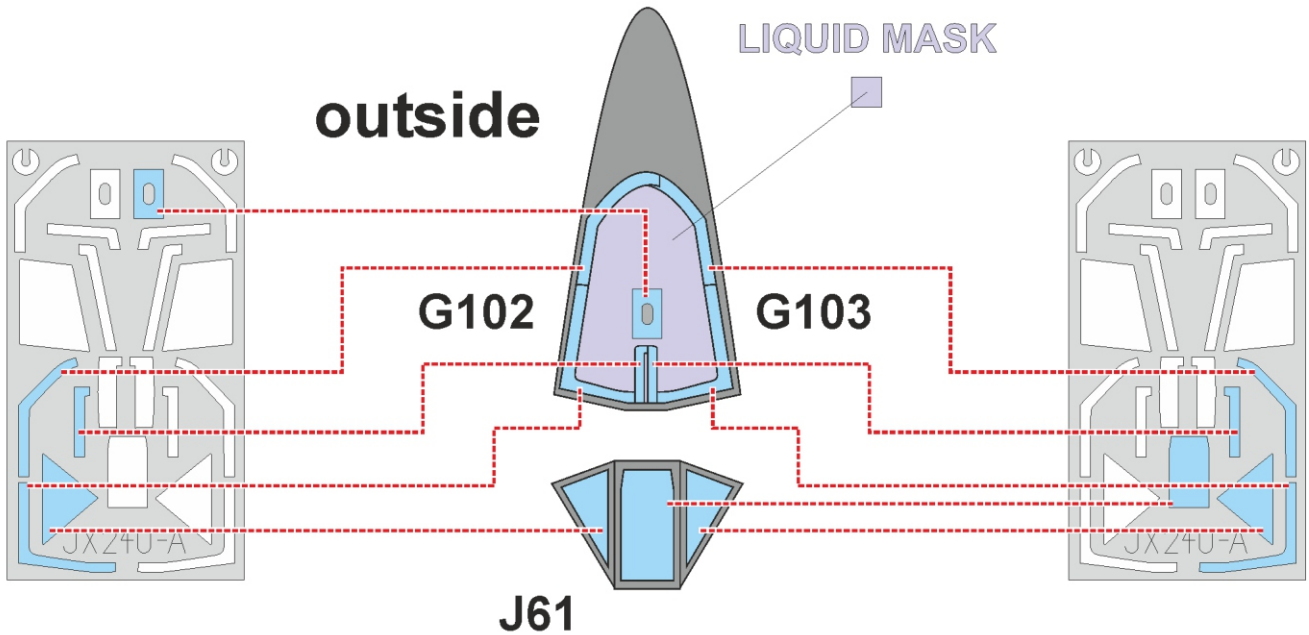

Fw 190A-8/R2 TFace

JX 240

for kit **REVELL**

scale **1/32**

outside

outside

inside

inside