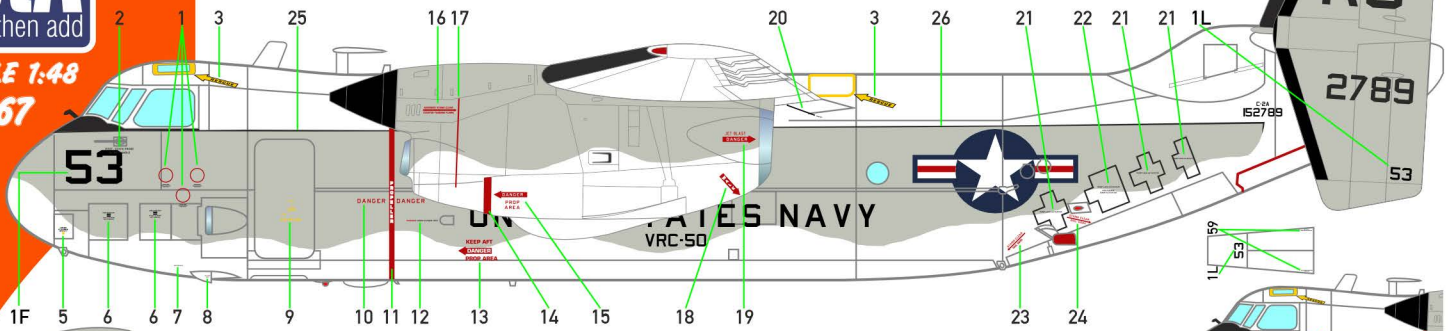

SCALE 1:48  
No.67

# Grumman C-2 Greyhound

C-2A, 152789, RG53, VRC-50 Foo Dogs, USS Bennington, Yankee Station, October 1968.

C-2A, 152786, RG401, VRC-50 Foo Dogs, USS Kitty Hawk, Yankee Station, January 1971.

Add technical stencil decals to the internal surfaces of the engine nacelles and main landing gear doors

C-2A, 152794, RG421, VRC-50 Foo Dogs, USS John F. Kennedy, March 1982.

C-2A(R), 162155, JM26, VR-24 Lifting Eagles, USS Saratoga, "Eldorado Canyon" April 1986.

For experienced modellers  
Use photos and /or your  
kit's manual for reference.

FS 595 Color Chart    17875    16440    33613    27038

C-2A(R), 162170, 46, VRC-30 (DET 5 We Deliver), USS Ranger, "Desert Storm" January 1991.

SCALE 1:48