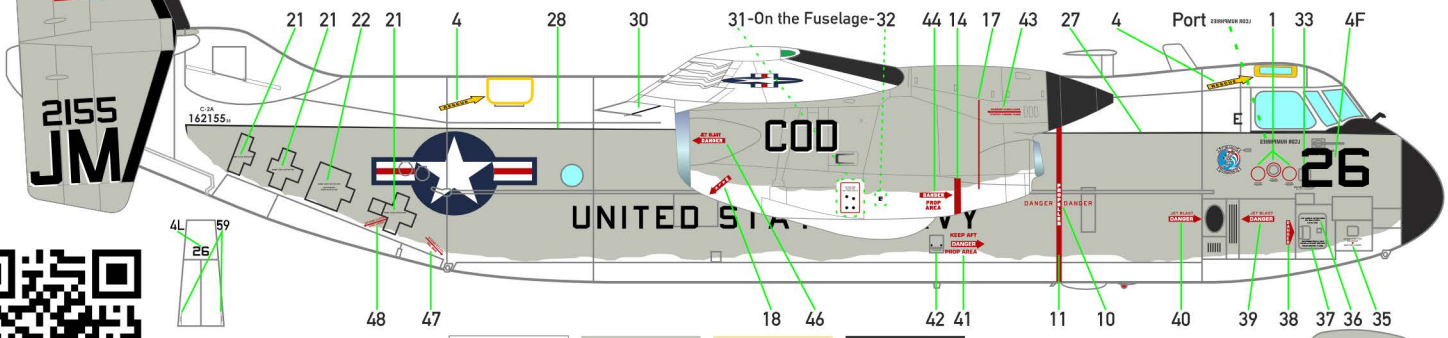

SCALE 1:48  
No.67

# Grumman C-2 Greyhound

C-2A, 152789, RG53, VRC-50 Foo Dogs, USS Bennington, Yankee Station, October 1968.

C-2A, 152786, RG401, VRC-50 Foo Dogs, USS Kitty Hawk, Yankee Station, January 1971.

Add technical stencil decals to the internal surfaces of the engine nacelles and main landing gear doors

C-2A, 152794, RG421, VRC-50 Foo Dogs, USS John F. Kennedy, March 1982.

C-2A(R), 162155, JM26, VR-24 Lifting Eagles, USS Saratoga, "Eldorado Canyon" April 1986.

For experienced modellers  
Use photos and /or your  
kit's manual for reference.

FS 595 Color Chart    17875    16440    33613    27038

C-2A(R), 162170, 46, VRC-30 (DET 5 We Deliver), USS Ranger, "Desert Storm" January 1991.

SCALE 1:48