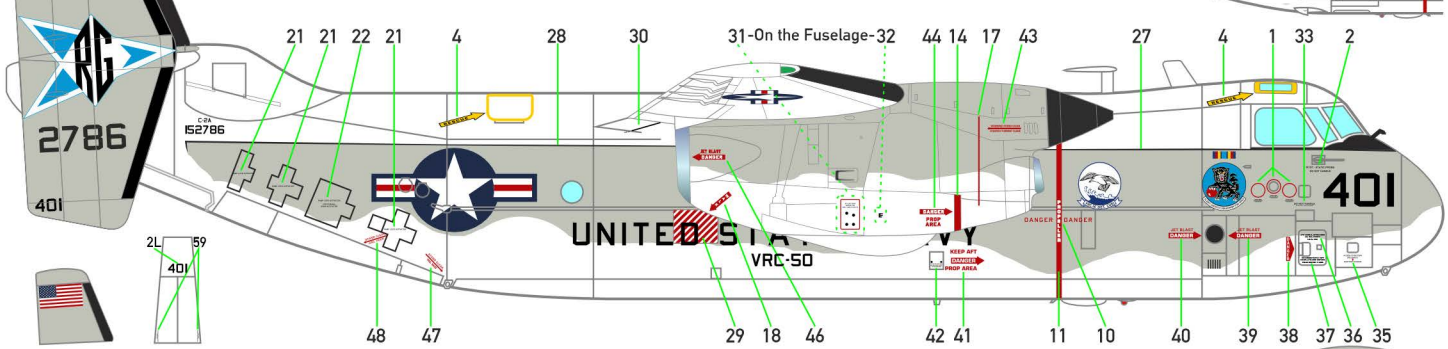

SCALE 1:48  
No.67

# Grumman C-2 Greyhound

C-2A, 152789, RG53, VRC-50 Foo Dogs, USS Bennington, Yankee Station, October 1968.

C-2A, 152786, RG401, VRC-50 Foo Dogs, USS Kitty Hawk, Yankee Station, January 1971.

Add technical stencil decals to the internal surfaces of the engine nacelles and main landing gear doors

C-2A, 152794, RG421, VRC-50 Foo Dogs, USS John F. Kennedy, March 1982.

C-2A(R), 162155, JM26, VR-24 Lifting Eagles, USS Saratoga, "Eldorado Canyon" April 1986.

For experienced modellers  
Use photos and /or your  
kit's manual for reference.

FS 595 Color Chart    17875    16440    33613    27038

C-2A(R), 162170, 46, VRC-30 (DET 5 We Deliver), USS Ranger, "Desert Storm" January 1991.

SCALE 1:48