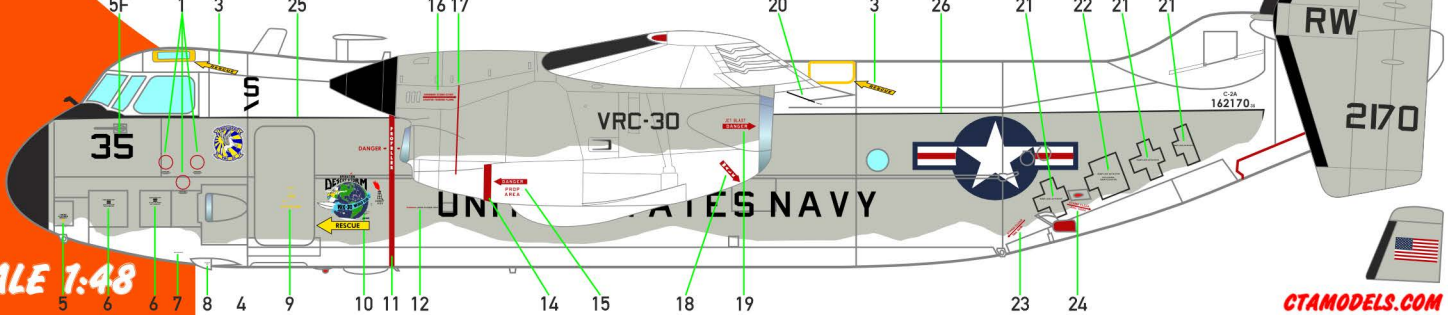

C-2A, 152794, RG421, VRC-50 Foo Dogs, USS John F. Kennedy, March 1982.

C-2A(R), 162155, JM26, VR-24 Lifting Eagles, USS Saratoga, "Eldorado Canyon" April 1986.

For experienced modellers  
Use photos and /or your  
kit's manual for reference.

FS 595 Color Chart    17875    16440    33613    27038

C-2A(R), 162170, 46, VRC-30 (DET 5 We Deliver), USS Ranger, "Desert Storm" January 1991.

SCALE 1:48