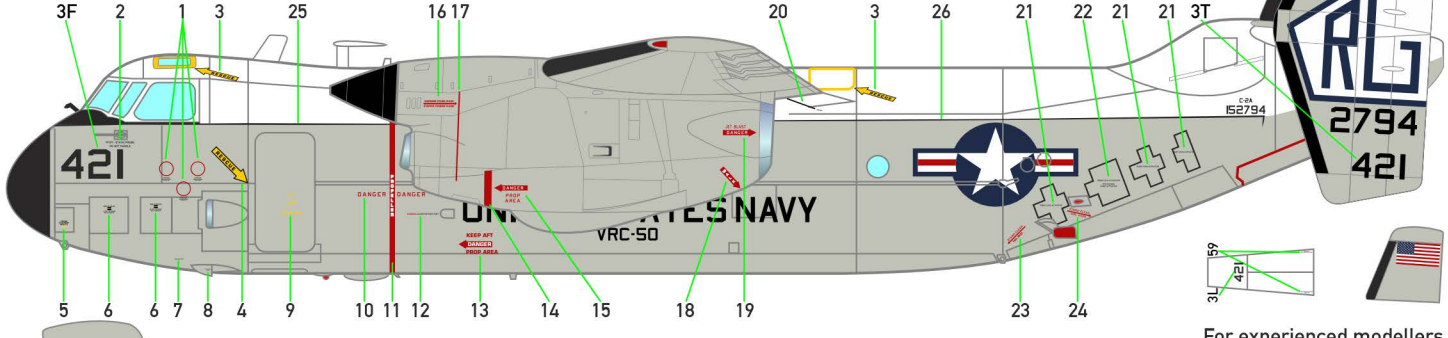

# Grumman C-2 Greyhound

C-2A, 152789, RG53, VRC-50 Foo Dogs, USS Bennington, Yankee Station, October 1968.

C-2A, 152786, RG401, VRC-50 Foo Dogs, USS Kitty Hawk, Yankee Station, January 1971.

Add technical stencil decals to the internal surfaces of the engine nacelles and main landing gear doors

C-2A, 152794, RG421, VRC-50 Foo Dogs, USS John F. Kennedy, March 1982.

C-2A(R), 162155, JM26, VR-24 Lifting Eagles, USS Saratoga, "Eldorado Canyon" April 1986.

For experienced modellers  
Use photos and /or your  
kit's manual for reference.

FS 595 Color Chart    17875    16440    33613    27038

C-2A(R), 162170, 46, VRC-30 (DET 5 We Deliver), USS Ranger, "Desert Storm" January 1991.

SCALE 1:48