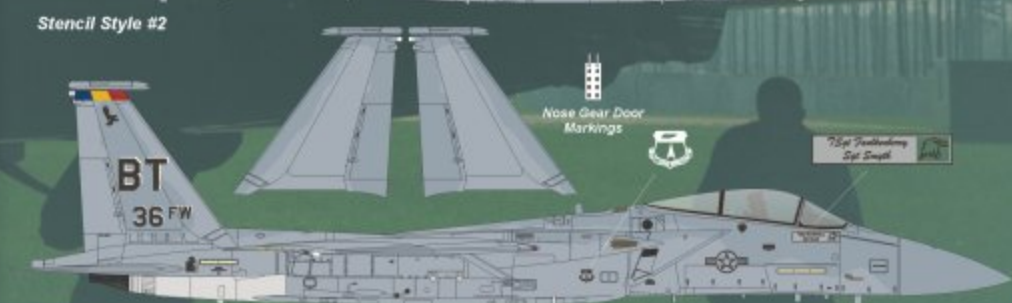

F-15C Eagle
S/N 84-0009
36th FW, Bitburg AFB
May 1993

Stencil Style #2