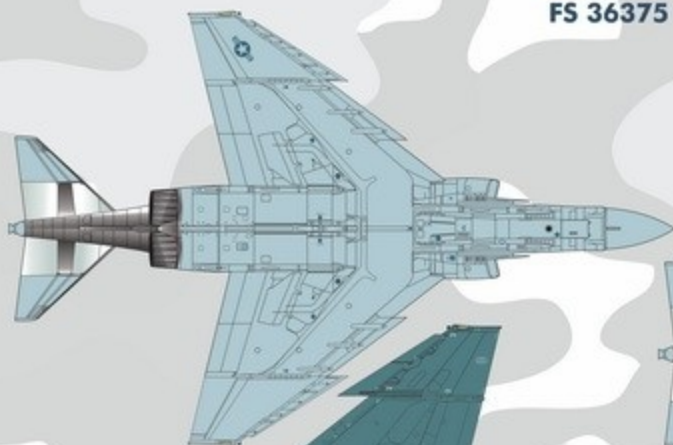

FS 36375

FS 36320

FS 35237

FS 36118

VMFA-212 F-4S 153780