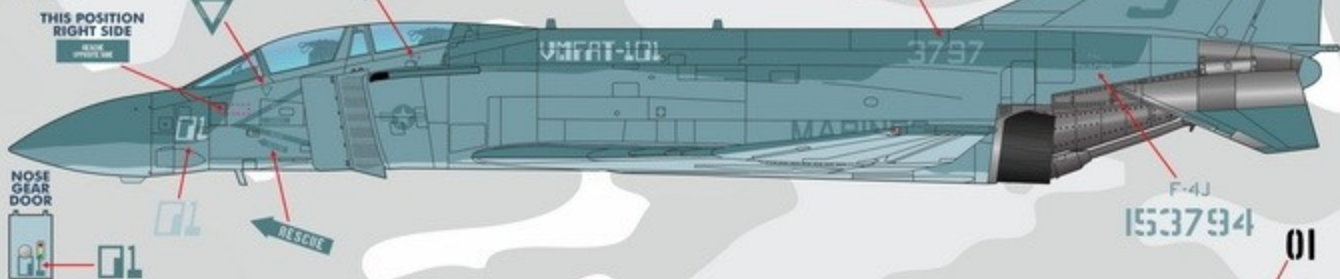

FS 36375

FS 36320

FS 35237

FS 36118

VMFAT-101 F-4J 153797
MCAS YUMA
1983