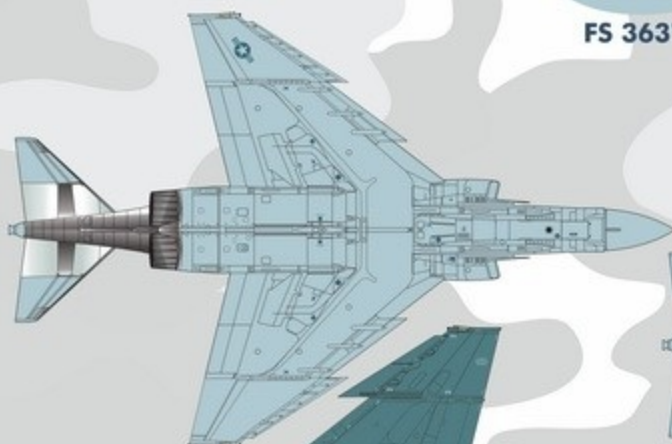

FS 36375

FS 36320

FS 35237

FS 36118

VMFA-312 F-4S 155879