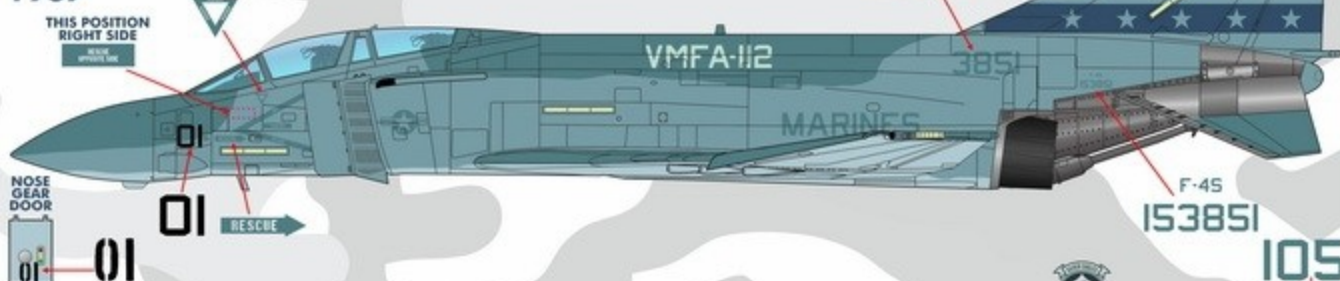

VMFA-112 F-4S 153851
NAS DALLAS
1987