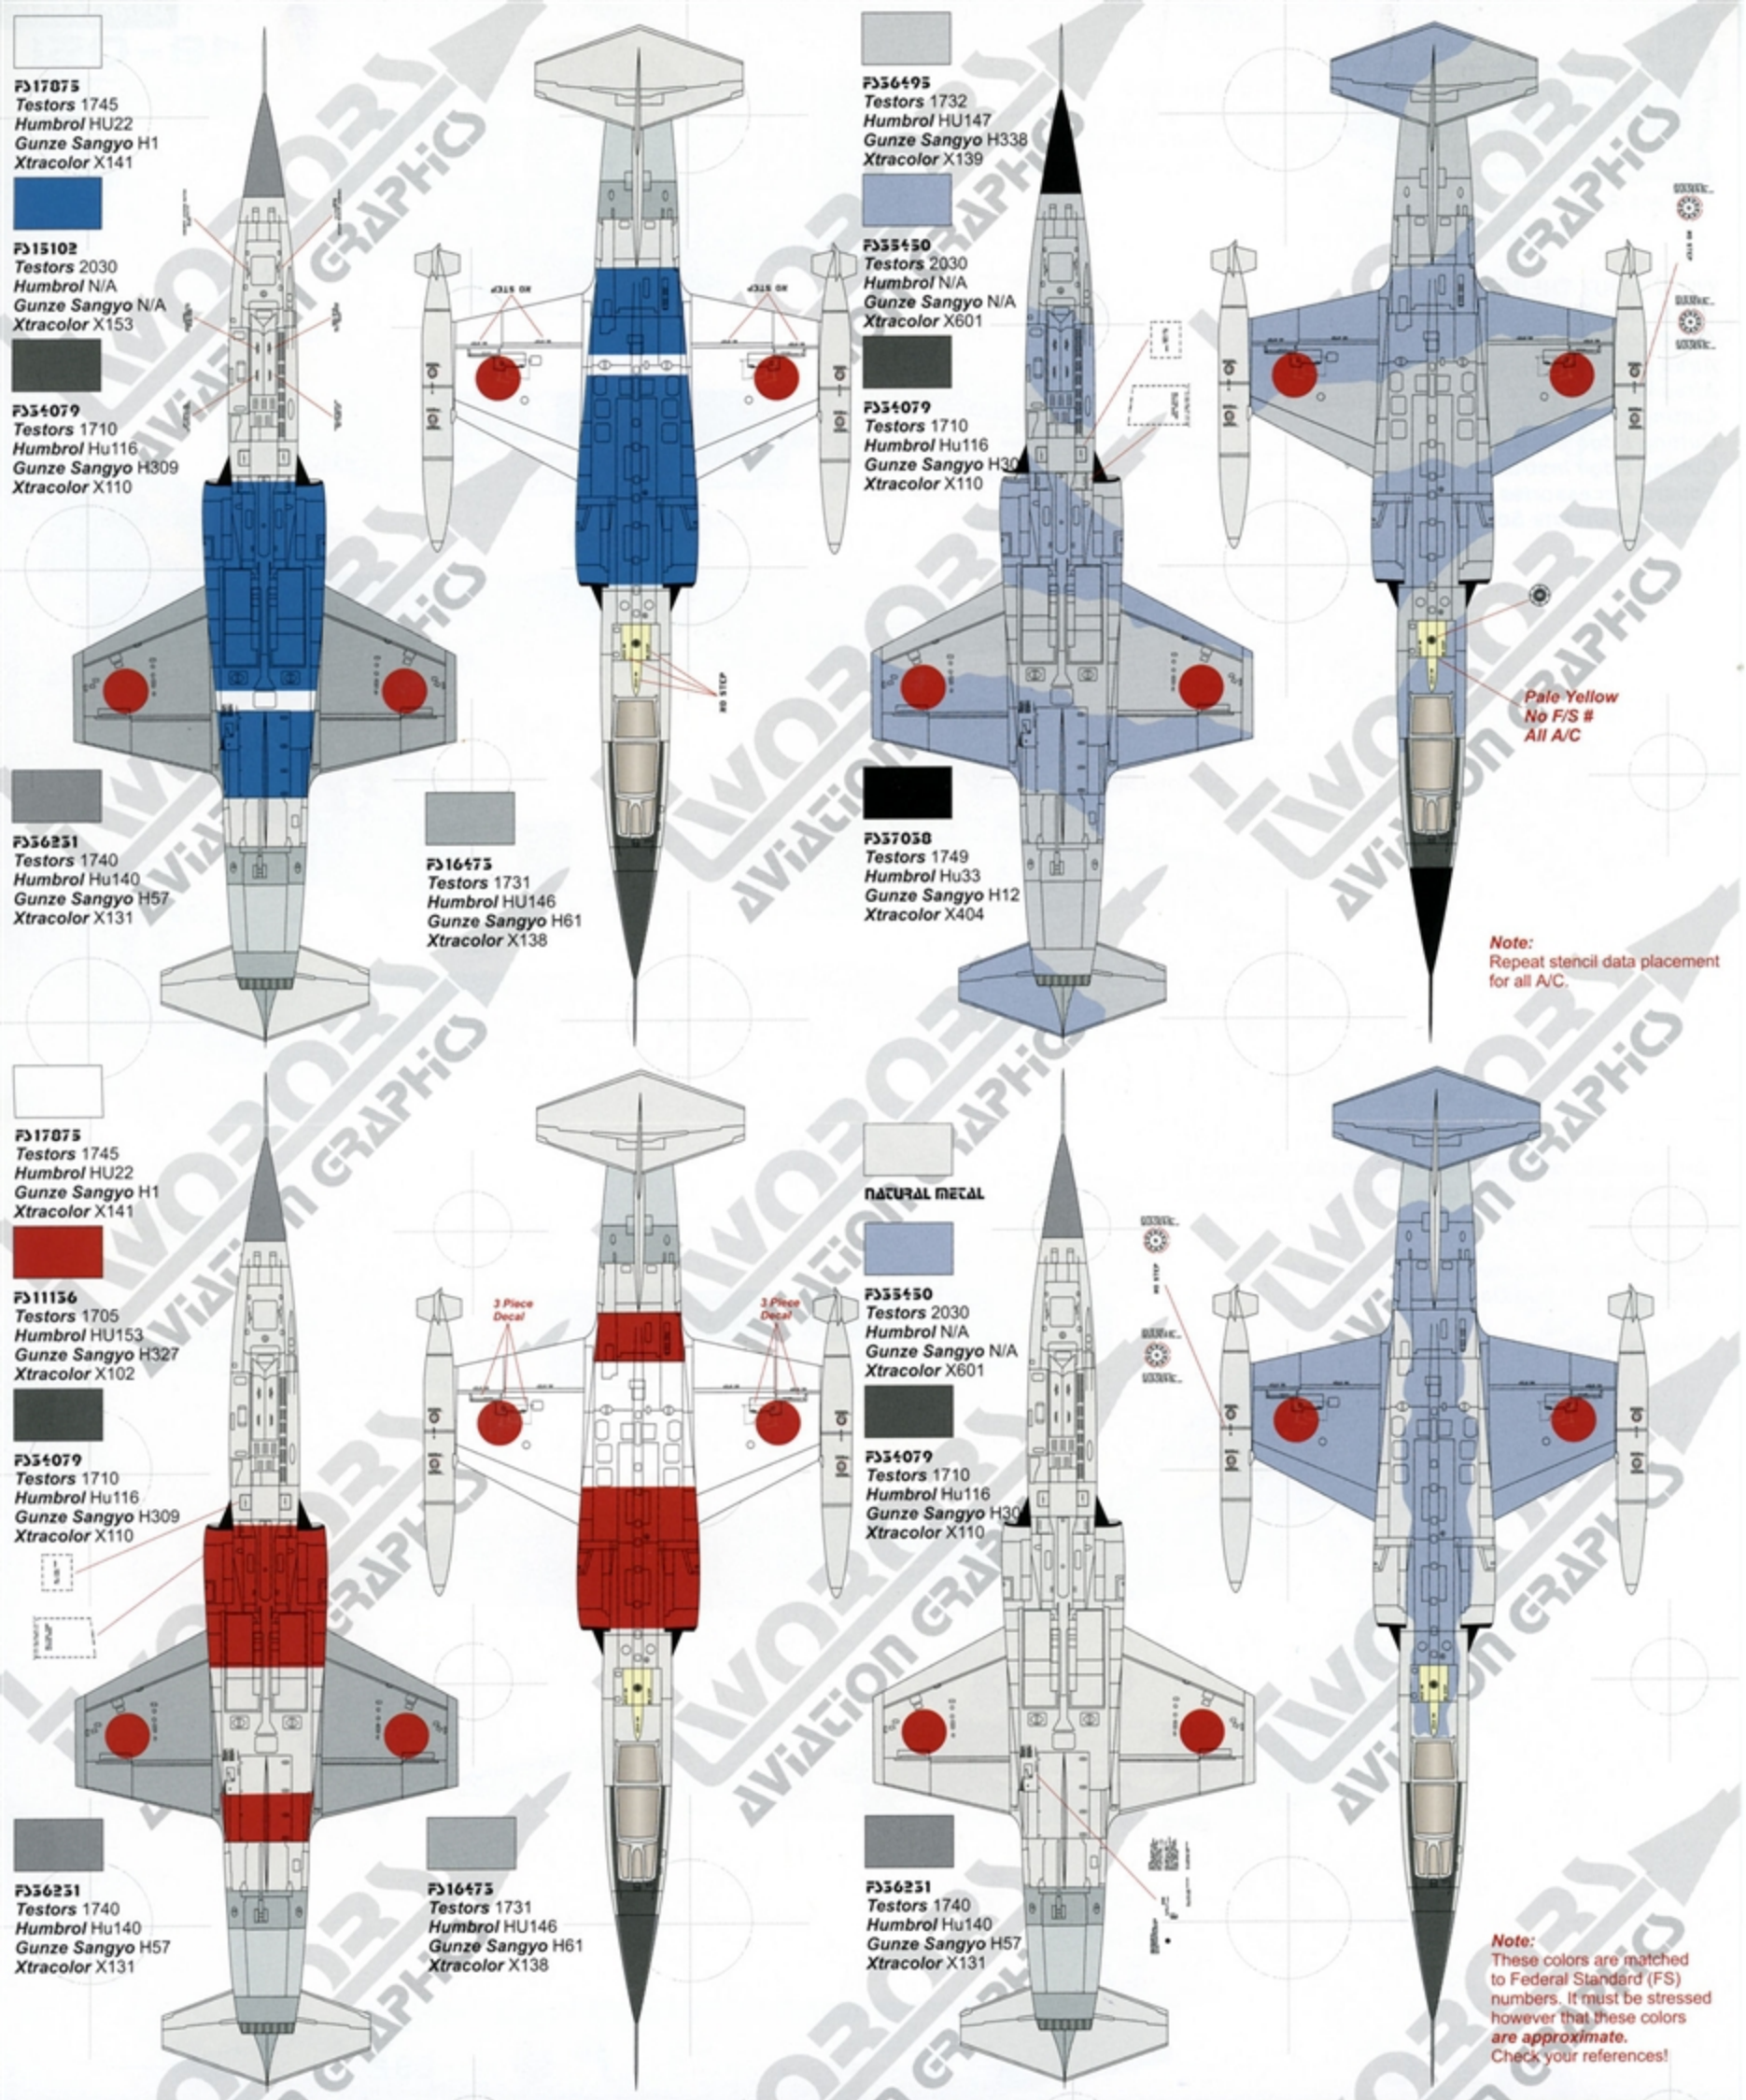

F317875
Testors 1745
Humbrol HU22
Gunze Sangyo H1
Xtracolor X141

F315102
Testors 2030
Humbrol N/A
Gunze Sangyo N/A
Xtracolor X153

F354079
Testors 1710
Humbrol Hu116
Gunze Sangyo H309
Xtracolor X110

F356251
Testors 1740
Humbrol Hu140
Gunze Sangyo H57
Xtracolor X131

F316475
Testors 1731
Humbrol HU146
Gunze Sangyo H61
Xtracolor X138

F356495
Testors 1732
Humbrol HU147
Gunze Sangyo H338
Xtracolor X139

F355450
Testors 2030
Humbrol N/A
Gunze Sangyo N/A
Xtracolor X601

F334079
Testors 1710
Humbrol Hu116
Gunze Sangyo H309
Xtracolor X110

F337038
Testors 1749
Humbrol Hu33
Gunze Sangyo H12
Xtracolor X404

F317875
Testors 1745
Humbrol HU22
Gunze Sangyo H1
Xtracolor X141

F311156
Testors 1705
Humbrol HU153
Gunze Sangyo H327
Xtracolor X102

F354079
Testors 1710
Humbrol Hu116
Gunze Sangyo H309
Xtracolor X110

F356251
Testors 1740
Humbrol Hu140
Gunze Sangyo H57
Xtracolor X131

F316475
Testors 1731
Humbrol HU146
Gunze Sangyo H61
Xtracolor X138

NATURAL METAL

F355450
Testors 2030
Humbrol N/A
Gunze Sangyo N/A
Xtracolor X601

F354079
Testors 1710
Humbrol Hu116
Gunze Sangyo H309
Xtracolor X110

F356251
Testors 1740
Humbrol Hu140
Gunze Sangyo H57
Xtracolor X131

Note:
Repeat stencil data placement
for all A/C.

Note:
These colors are matched to
Federal Standard (FS)
numbers. It must be stressed
however that these colors
are approximate.
Check your references!

Twobobs' goal is to provide you with the most thoroughly researched decals that money can buy. We go beyond using traditional reference resources and many times speak with the actual aircrews and maintainers of our subject matter. Being modelers ourselves, we understand that there is no substitute for this painstaking research and we are proud to offer, what we feel, are the best decals on the market. If you have any subject matter that you feel should be the next Twobobs creation, let us know. We'll be happy to listen to any and all customer input.