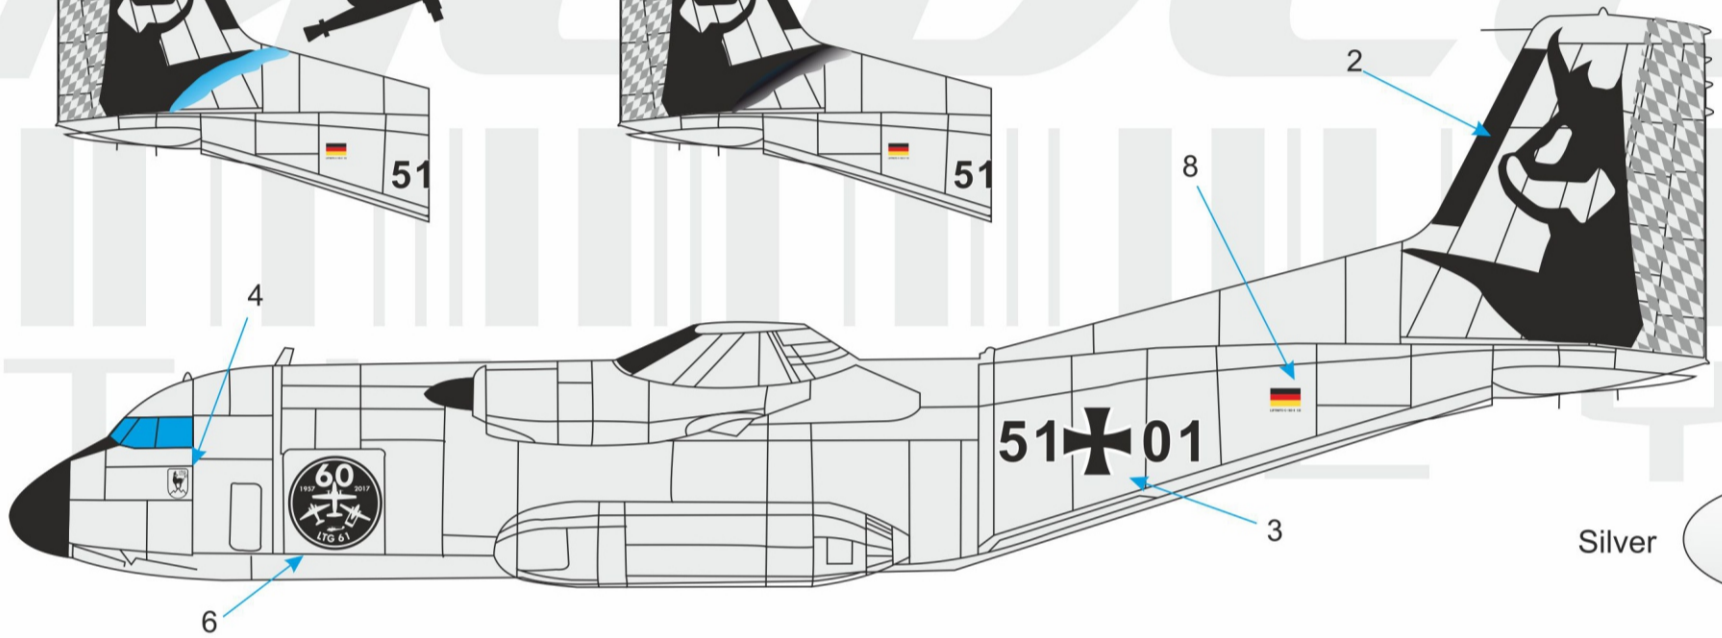

C-160 Transall TURAF Ex-Ankara Museum Turkey

Transall C-160 51+01 "Silberne Gams" Germany

Paint with airbrush freehand with black after decal applied on both sides.
(recommended Tamiya x-1 or similar)

Last view after airbrushing.
Please check reference photos before painting.

Silver