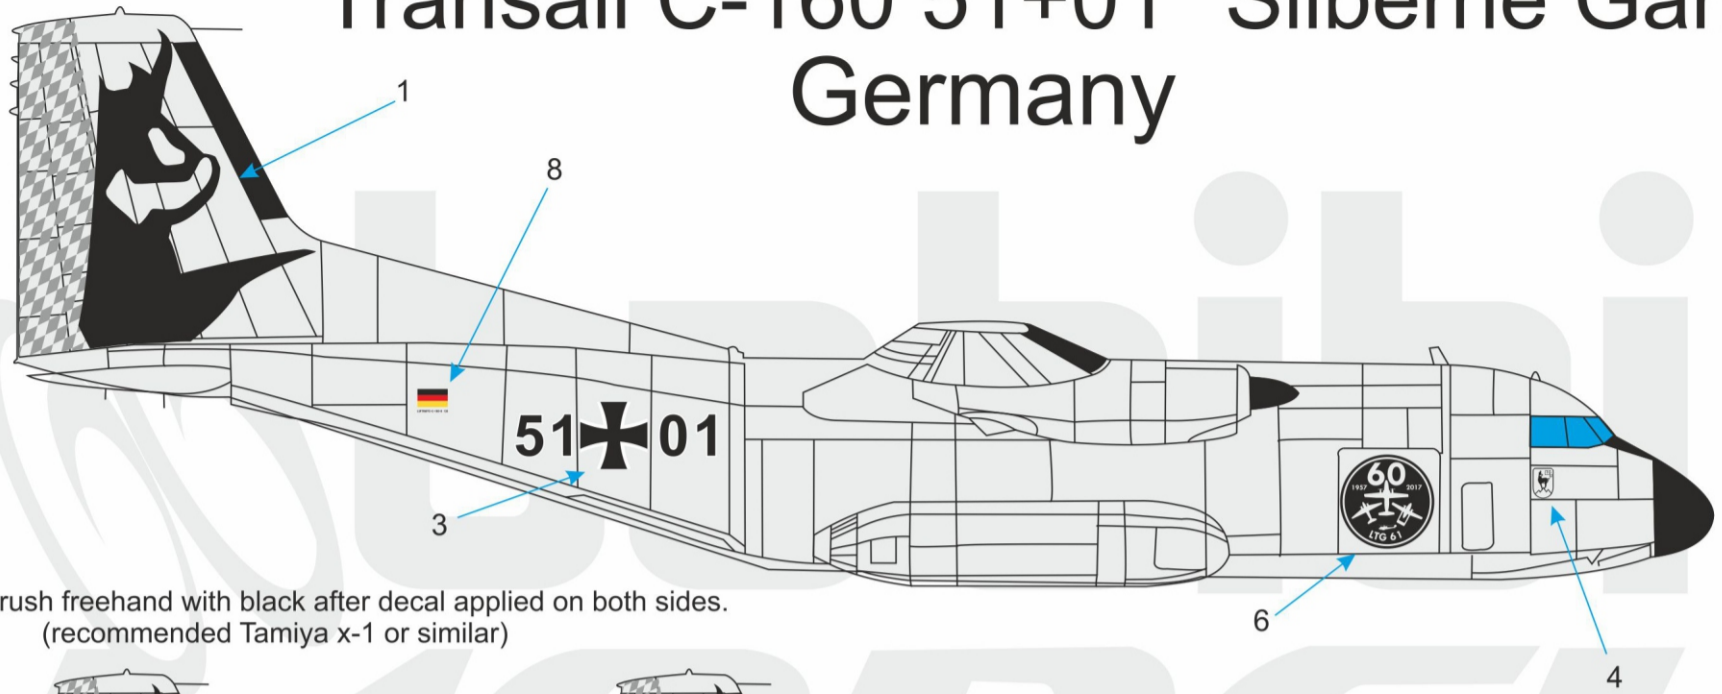

C-160 Transall TURAF Ex-Ankara Museum Turkey

Transall C-160 51+01 "Silberne Gams" Germany

Paint with airbrush freehand with black after decal applied on both sides.
(recommended Tamiya x-1 or similar)

Last view after airbrushing.
Please check reference photos before painting.