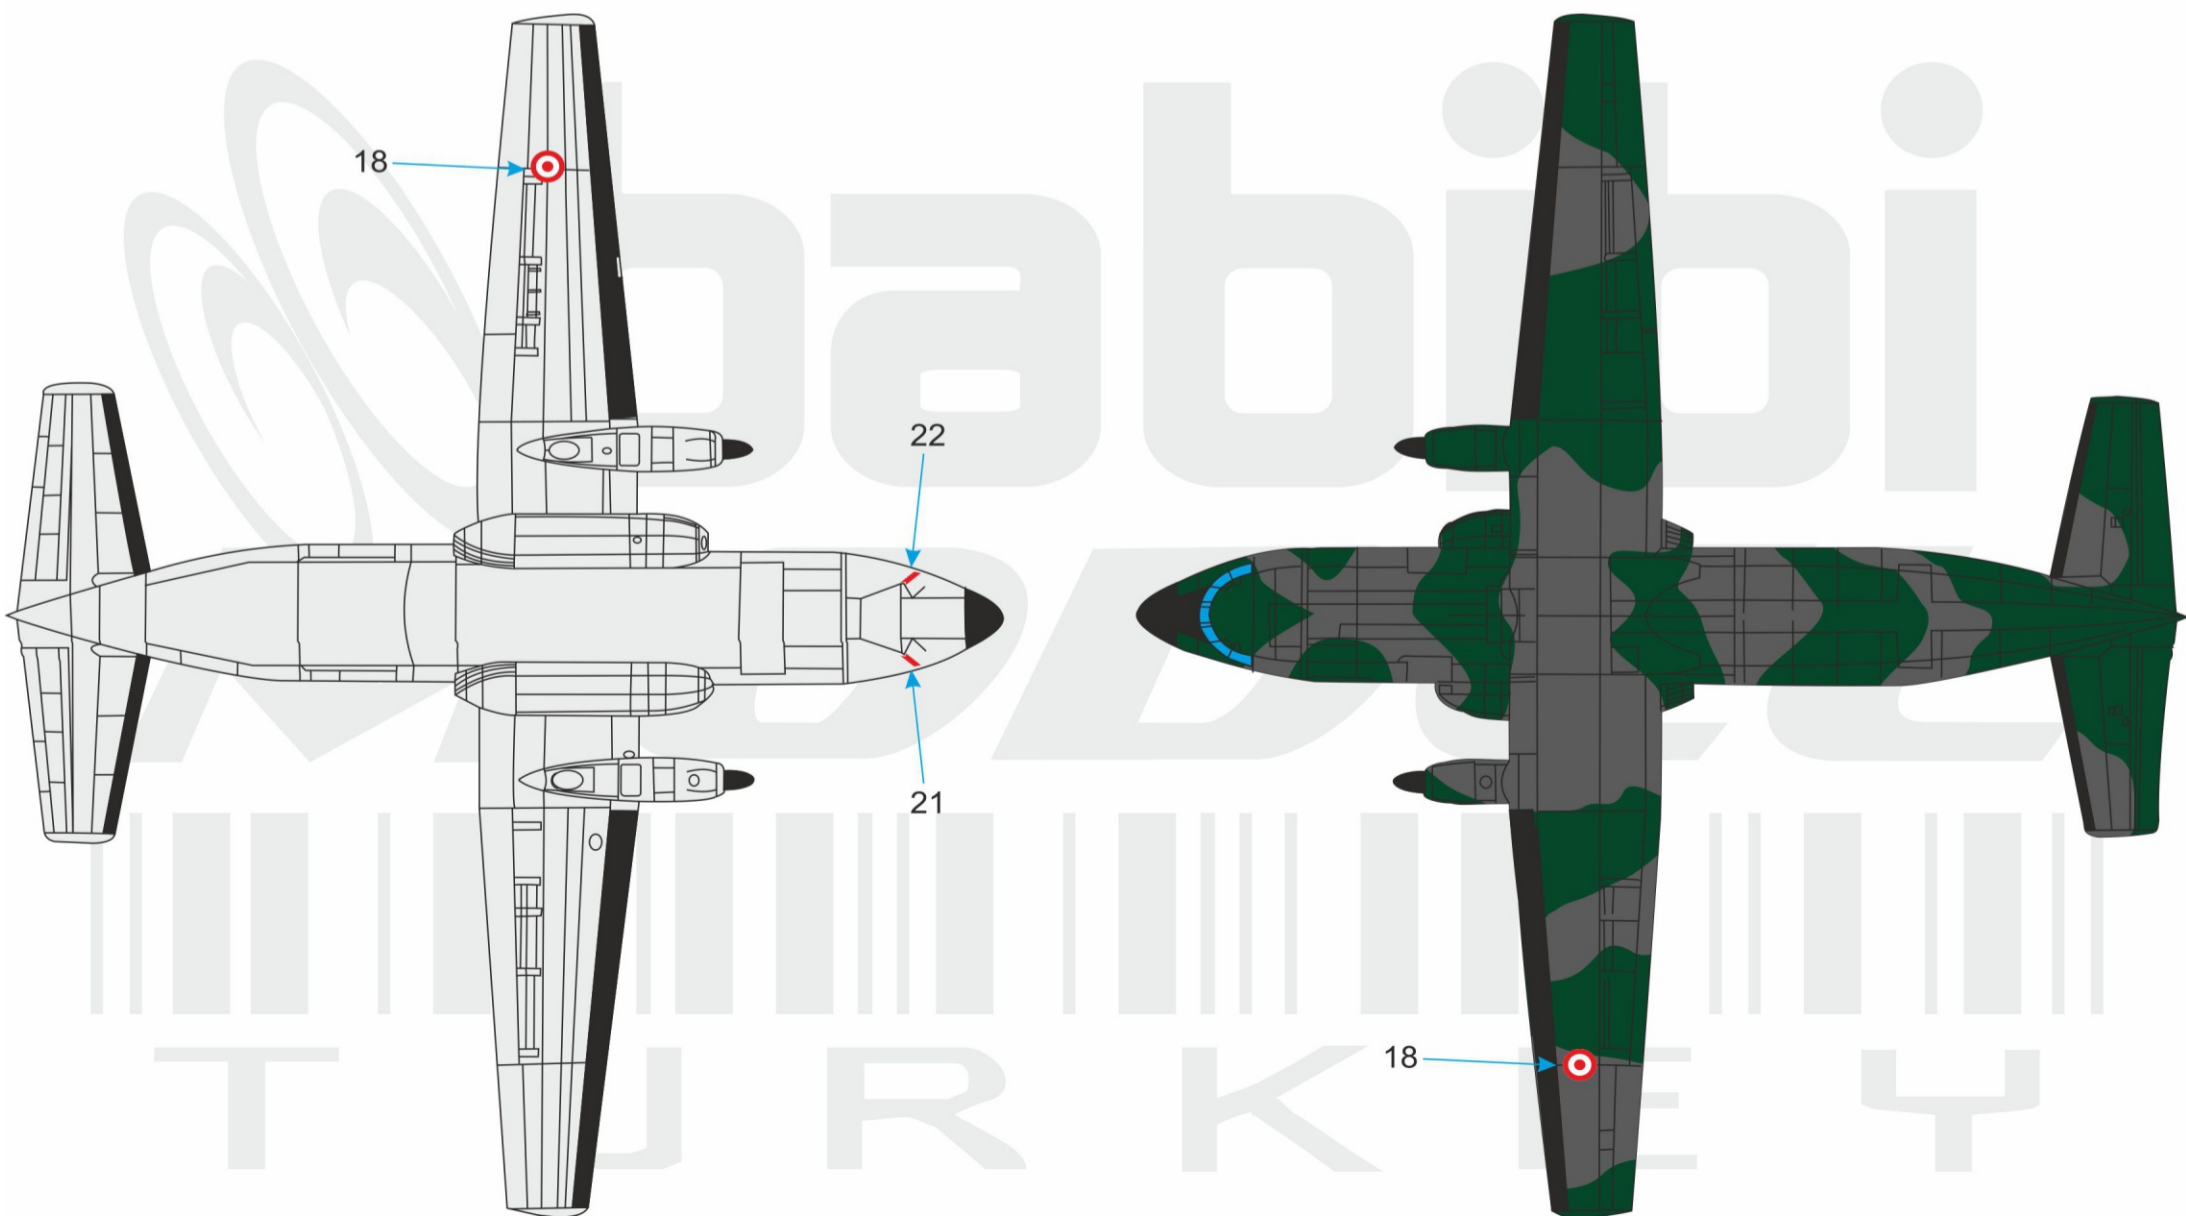

C-160 Transall TURAF Ex-Ankara Museum Turkey

Transall C-160 51+01 "Silberne Gams" Germany

Paint with airbrush freehand with black after decal applied on both sides.
(recommended Tamiya x-1 or similar)

Last view after airbrushing.
Please check reference photos before painting.

Silver