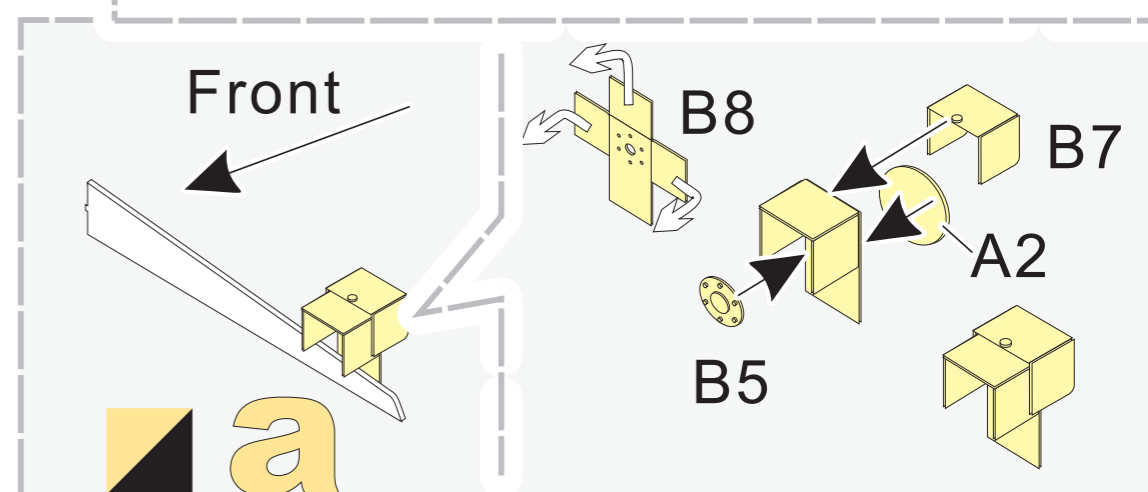

British Conqueror MK.II Heavy Tank MK2 Lenses and taillights

現代英國征服者Mk.II型重型坦克車燈改造件

(For DRAGON 3555)

↑ 安装 install
A1 改造件零件编号 PE/resin part number

钻孔 drill

x2

制作若干组 multiple assembly

另一侧相同制作 repeat on opposite side

VOYAGERMODEL[®]
The Best Upgrade Solution

Recommended item

Pe35817	British Conqueror MK.II Heavy Tank MK2 basic(smoke discharger include)
Pe35818	British Conqueror MK.II Heavy Tank MK2 Fenders and Track covers