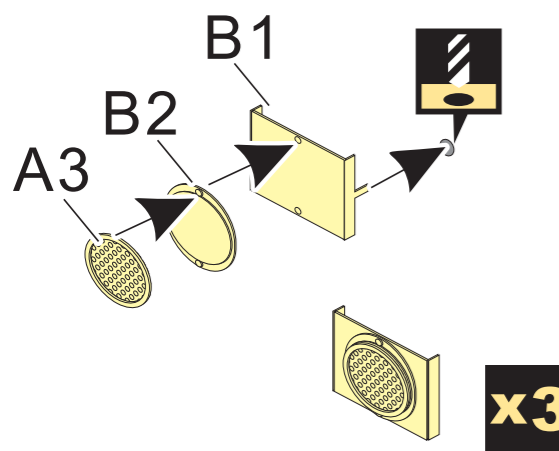

British Conqueror MK.II Heavy Tank MK2 Lenses and taillights

現代英國征服者Mk.II型重型坦克車燈改造件

(For DRAGON 3555)

↑ 安装 install
A1 改造件零件编号 PE/resin part number

钻孔 drill

x2

制作若干组 multiple assembly

另一侧相同制作 repeat on opposite side

VOYAGERMODEL[®]
The Best Upgrade Solution

Recommended item

Pe35817	British Conqueror MK.II Heavy Tank MK2 basic(smoke discharger include)
Pe35818	British Conqueror MK.II Heavy Tank MK2 Fenders and Track covers