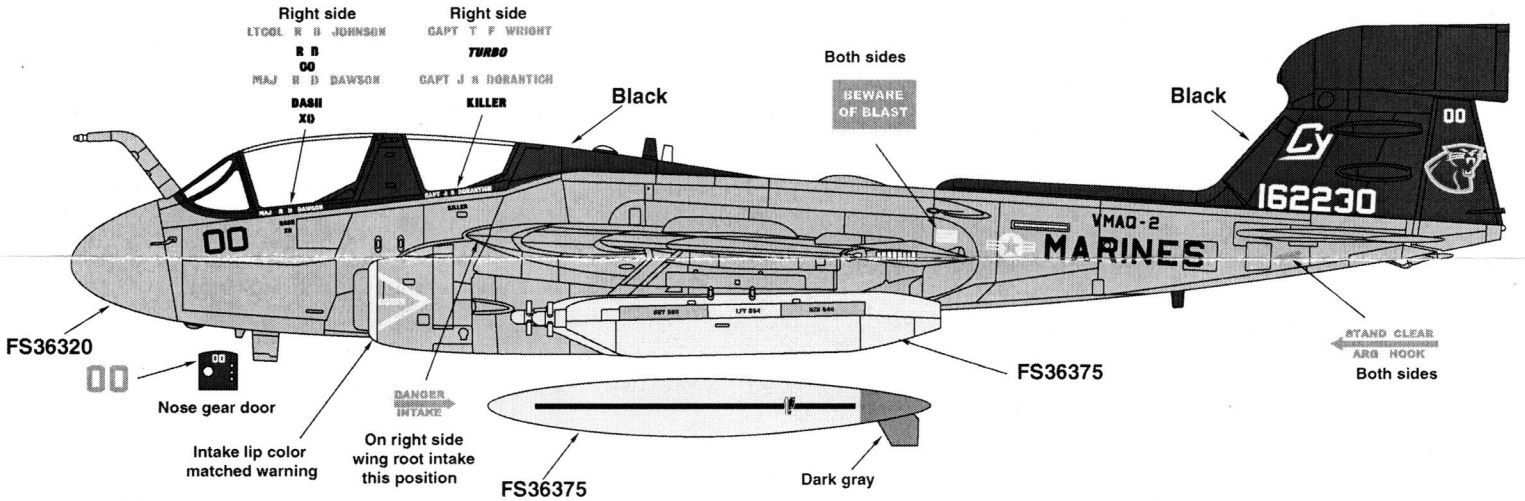

VMAQ-2 "Panthers"

Research
Norris Graser
Photos: The Graser Collection