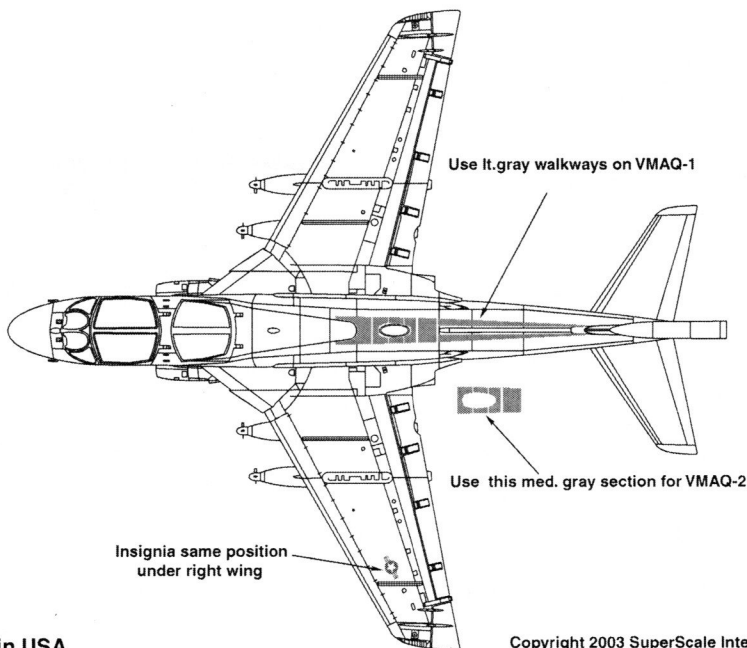

VMAQ-2 "Panthers"

Research
Norris Graser
Photos: The Graser Collection