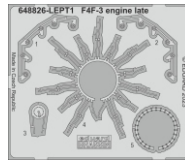

648 826 F4F-3 engine late

for Eduard kit - pro stavěbnici Eduard

eduard
BRASSIN
Print

1/48 scale

648 826

F4F-3 engine late

for Eduard kit - pro stavěbnici Eduard

1/48