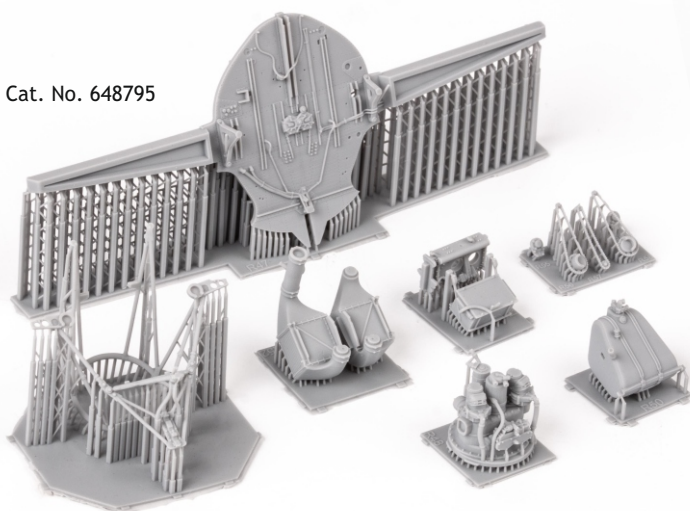

Cat. No. 648795