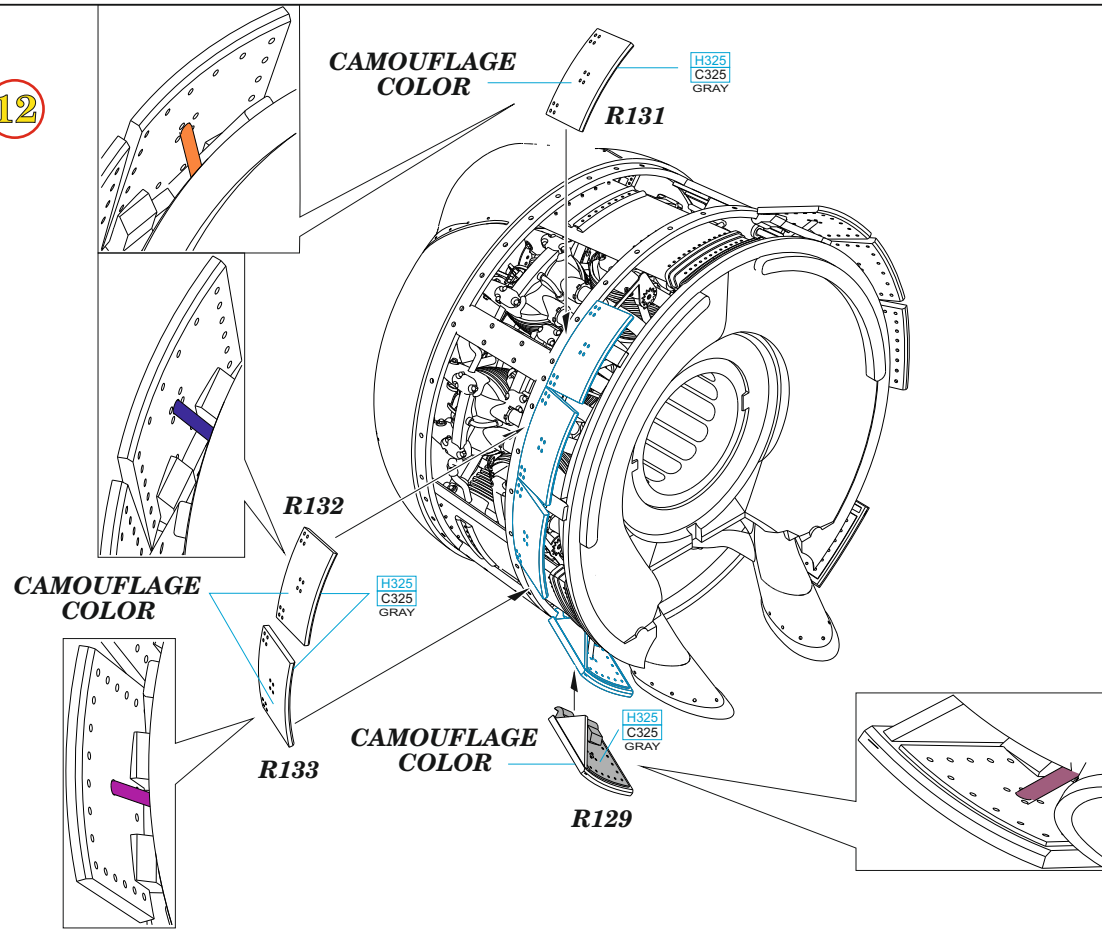

8

wire
Ø - 0,4mm
l - 8,6mm

wire
Ø - 0,4mm
l - 8,6mm

H8
C8
SILVER

H8
C8
SILVER

9

wire
Ø - 0,35mm
l - 5,2mm

H8
C8
SILVER

wire
Ø - 0,35mm
l - 5mm

H8
C8
SILVER

wire
Ø - 0,35mm
l - 4,8mm

wire
Ø - 0,35mm
l - 5,1mm

H8
C8
SILVER

10

wire
Ø - 0,35mm
l - 5,2mm

H8
C8
SILVER

wire
Ø - 0,35mm
l - 5mm

H8
C8
SILVER

wire
Ø - 0,35mm
l - 4,9mm

wire
Ø - 0,35mm
l - 5,2mm

H8
C8
SILVER

11

12

13

RELATED PRODUCTS

- 481086 F4F-3 landing flaps (PE-Set)
- FE1290 F4F seatbelts STEEL (PE-Set)
- 644172 F4F-3 late LööK (Brassin)
- 648792 F4F-3 engine early PRINT (Brassin)
- 648756 F4F 42gal ventral drop tank PRINT (Brassin)
- 648766 F4F-3 exhausts PRINT (Brassin)
- 648768 F4F-3 wheels late (Brassin)
- 648769 F4F gun barrels PRINT (Brassin)
- 648770 F4F-3 life raft PRINT (Brassin)
- 648777 F4F-3 cockpit w/ reflector gun sight PRINT (Brassin)
- 648779 F4F undercarriage legs BRONZE (Brassin)
- 648793 F4F-3 gun bays PRINT (Brassin)
- 648794 F4F-3 landing flaps PRINT (Brassin)
- 648795 F4F-3 wheel bay PRINT (Brassin)
- 3DL48076 F4F-3 late SPACE (3D Decal Set)
- EX878 F4F-3 TFace (Mask)