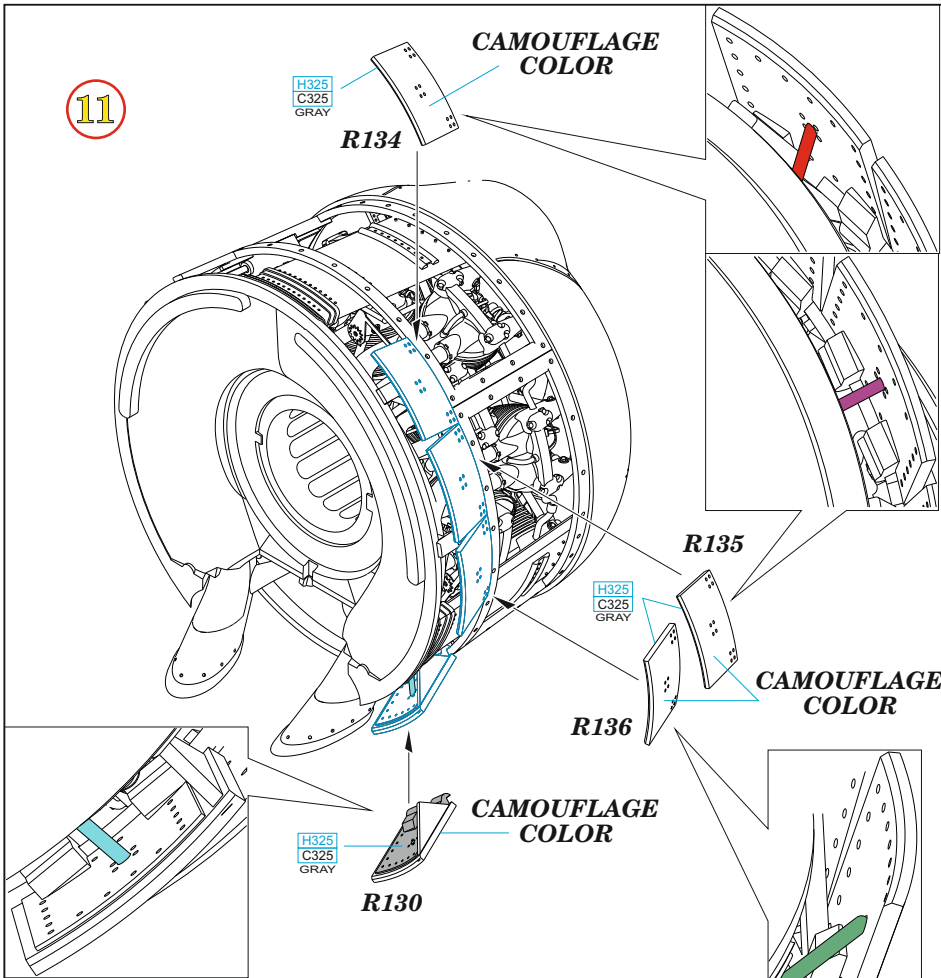

8

wire
Ø - 0,4mm
l - 8,6mm

wire
Ø - 0,4mm
l - 8,6mm

H8
C8
SILVER

H8
C8
SILVER

9

wire
Ø - 0,35mm
l - 5,2mm

H8
C8
SILVER

wire
Ø - 0,35mm
l - 5mm

H8
C8
SILVER

wire
Ø - 0,35mm
l - 4,8mm

wire
Ø - 0,35mm
l - 5,1mm

H8
C8
SILVER

10

wire
Ø - 0,35mm
l - 5,2mm

H8
C8
SILVER

wire
Ø - 0,35mm
l - 5mm

H8
C8
SILVER

wire
Ø - 0,35mm
l - 4,9mm

wire
Ø - 0,35mm
l - 5,2mm

H8
C8
SILVER

11

12

13

RELATED PRODUCTS

- 481086 F4F-3 landing flaps (PE-Set)
- FE1290 F4F seatbelts STEEL (PE-Set)
- 644172 F4F-3 late LööK (Brassin)
- 648792 F4F-3 engine early PRINT (Brassin)
- 648756 F4F 42gal ventral drop tank PRINT (Brassin)
- 648766 F4F-3 exhausts PRINT (Brassin)
- 648768 F4F-3 wheels late (Brassin)
- 648769 F4F gun barrels PRINT (Brassin)
- 648770 F4F-3 life raft PRINT (Brassin)
- 648777 F4F-3 cockpit w/ reflector gun sight PRINT (Brassin)
- 648779 F4F undercarriage legs BRONZE (Brassin)
- 648793 F4F-3 gun bays PRINT (Brassin)
- 648794 F4F-3 landing flaps PRINT (Brassin)
- 648795 F4F-3 wheel bay PRINT (Brassin)
- 3DL48076 F4F-3 late SPACE (3D Decal Set)
- EX878 F4F-3 TFace (Mask)