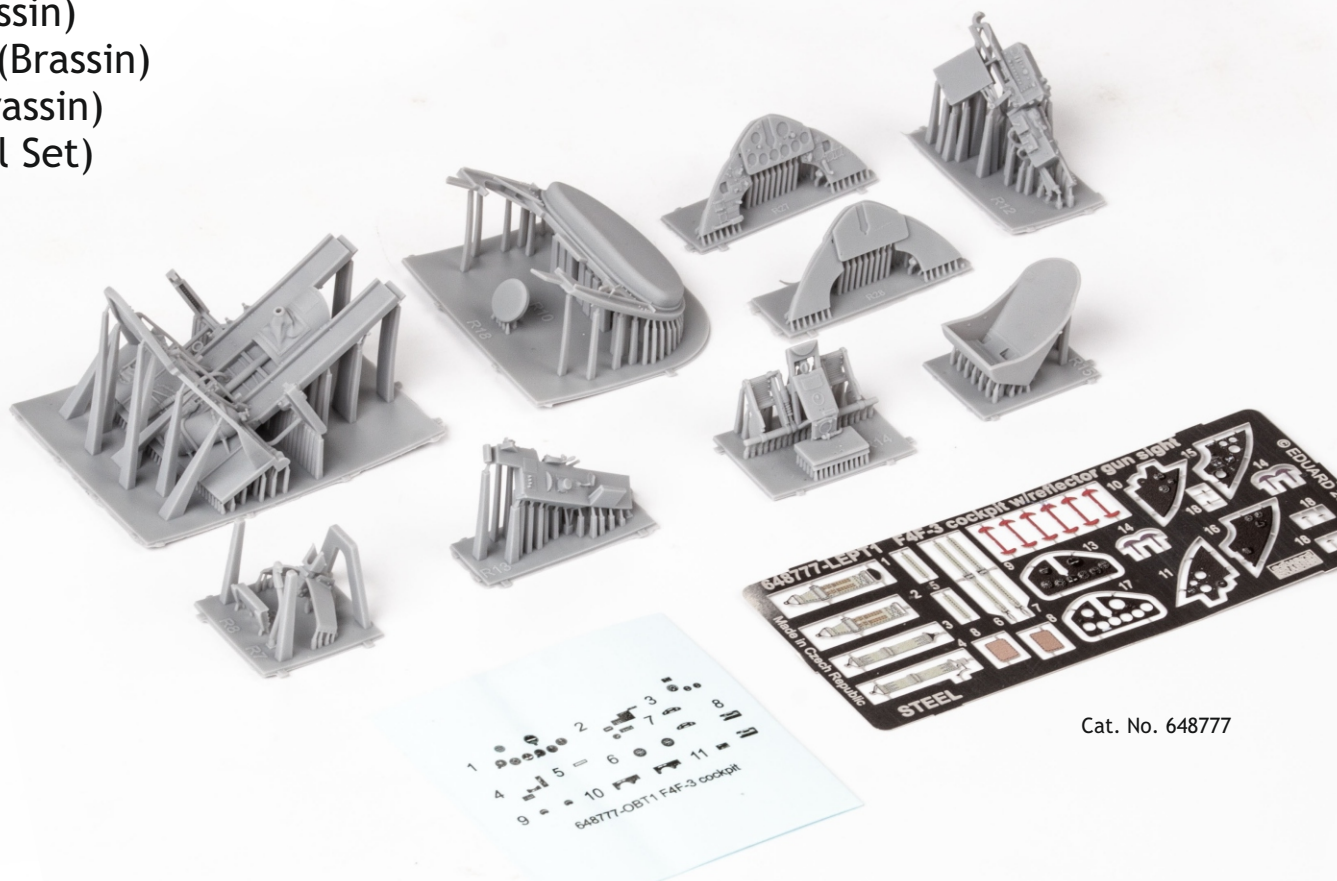

Cat. No. 648777