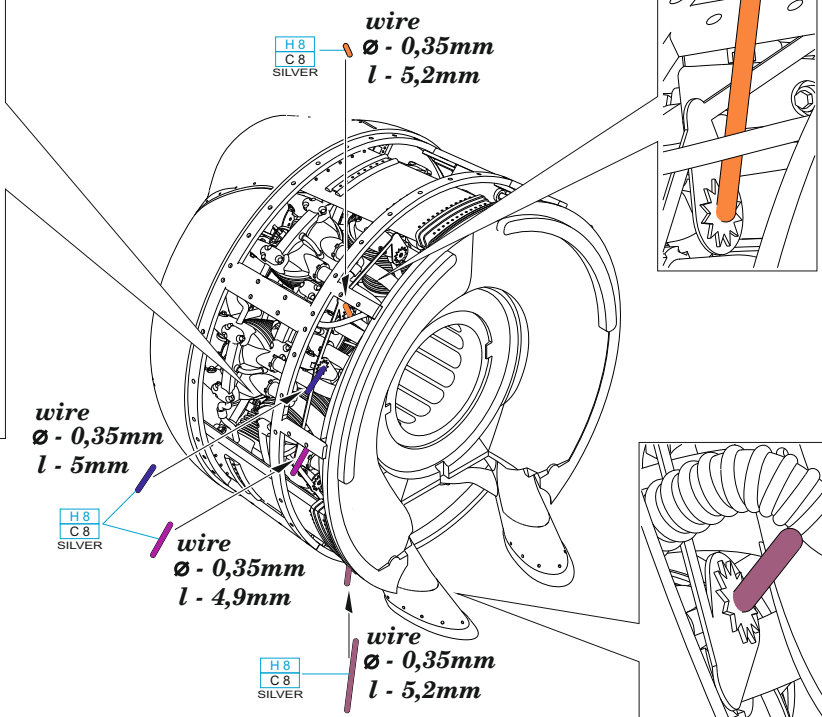

8

wire
Ø - 0,4mm
l - 8,6mm

wire
Ø - 0,4mm
l - 8,6mm

H8
C8
SILVER

H8
C8
SILVER

9

wire
Ø - 0,35mm
l - 5,2mm

H8
C8
SILVER

wire
Ø - 0,35mm
l - 5mm

H8
C8
SILVER

wire
Ø - 0,35mm
l - 4,8mm

wire
Ø - 0,35mm
l - 5,1mm

H8
C8
SILVER

10

wire
Ø - 0,35mm
l - 5,2mm

H8
C8
SILVER

wire
Ø - 0,35mm
l - 5mm

H8
C8
SILVER

wire
Ø - 0,35mm
l - 4,9mm

wire
Ø - 0,35mm
l - 5,2mm

H8
C8
SILVER

11

12

13