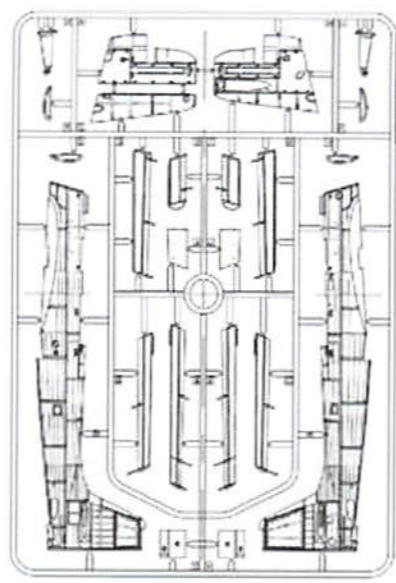

BORDER MODEL BF002 Ju87 STUKA

WWW.BORDERMODEL.COM

JASON 2021

BORDER MODEL PRESENT REPLACEMENT LINE ENGRAVER

JU87G STUKA

BORDER MODEL REF: XXXXX 1944, RUDOLPH JU87 G-2 without Zvastika

PAINTING AND MARKING GUIDE