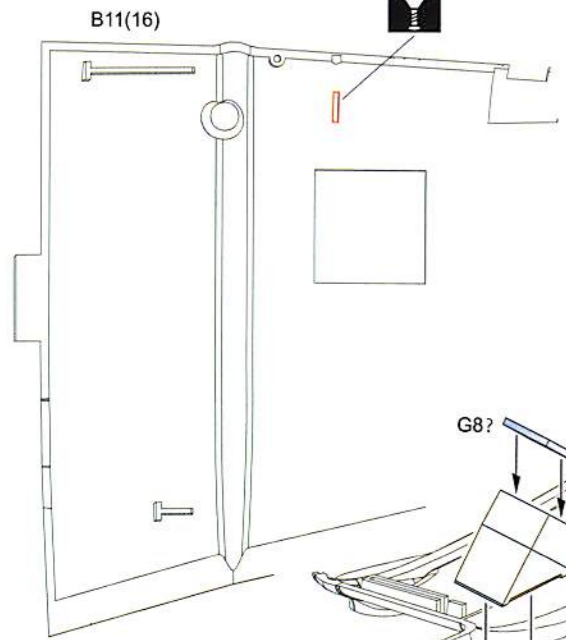

6 **?**
Optional
可选