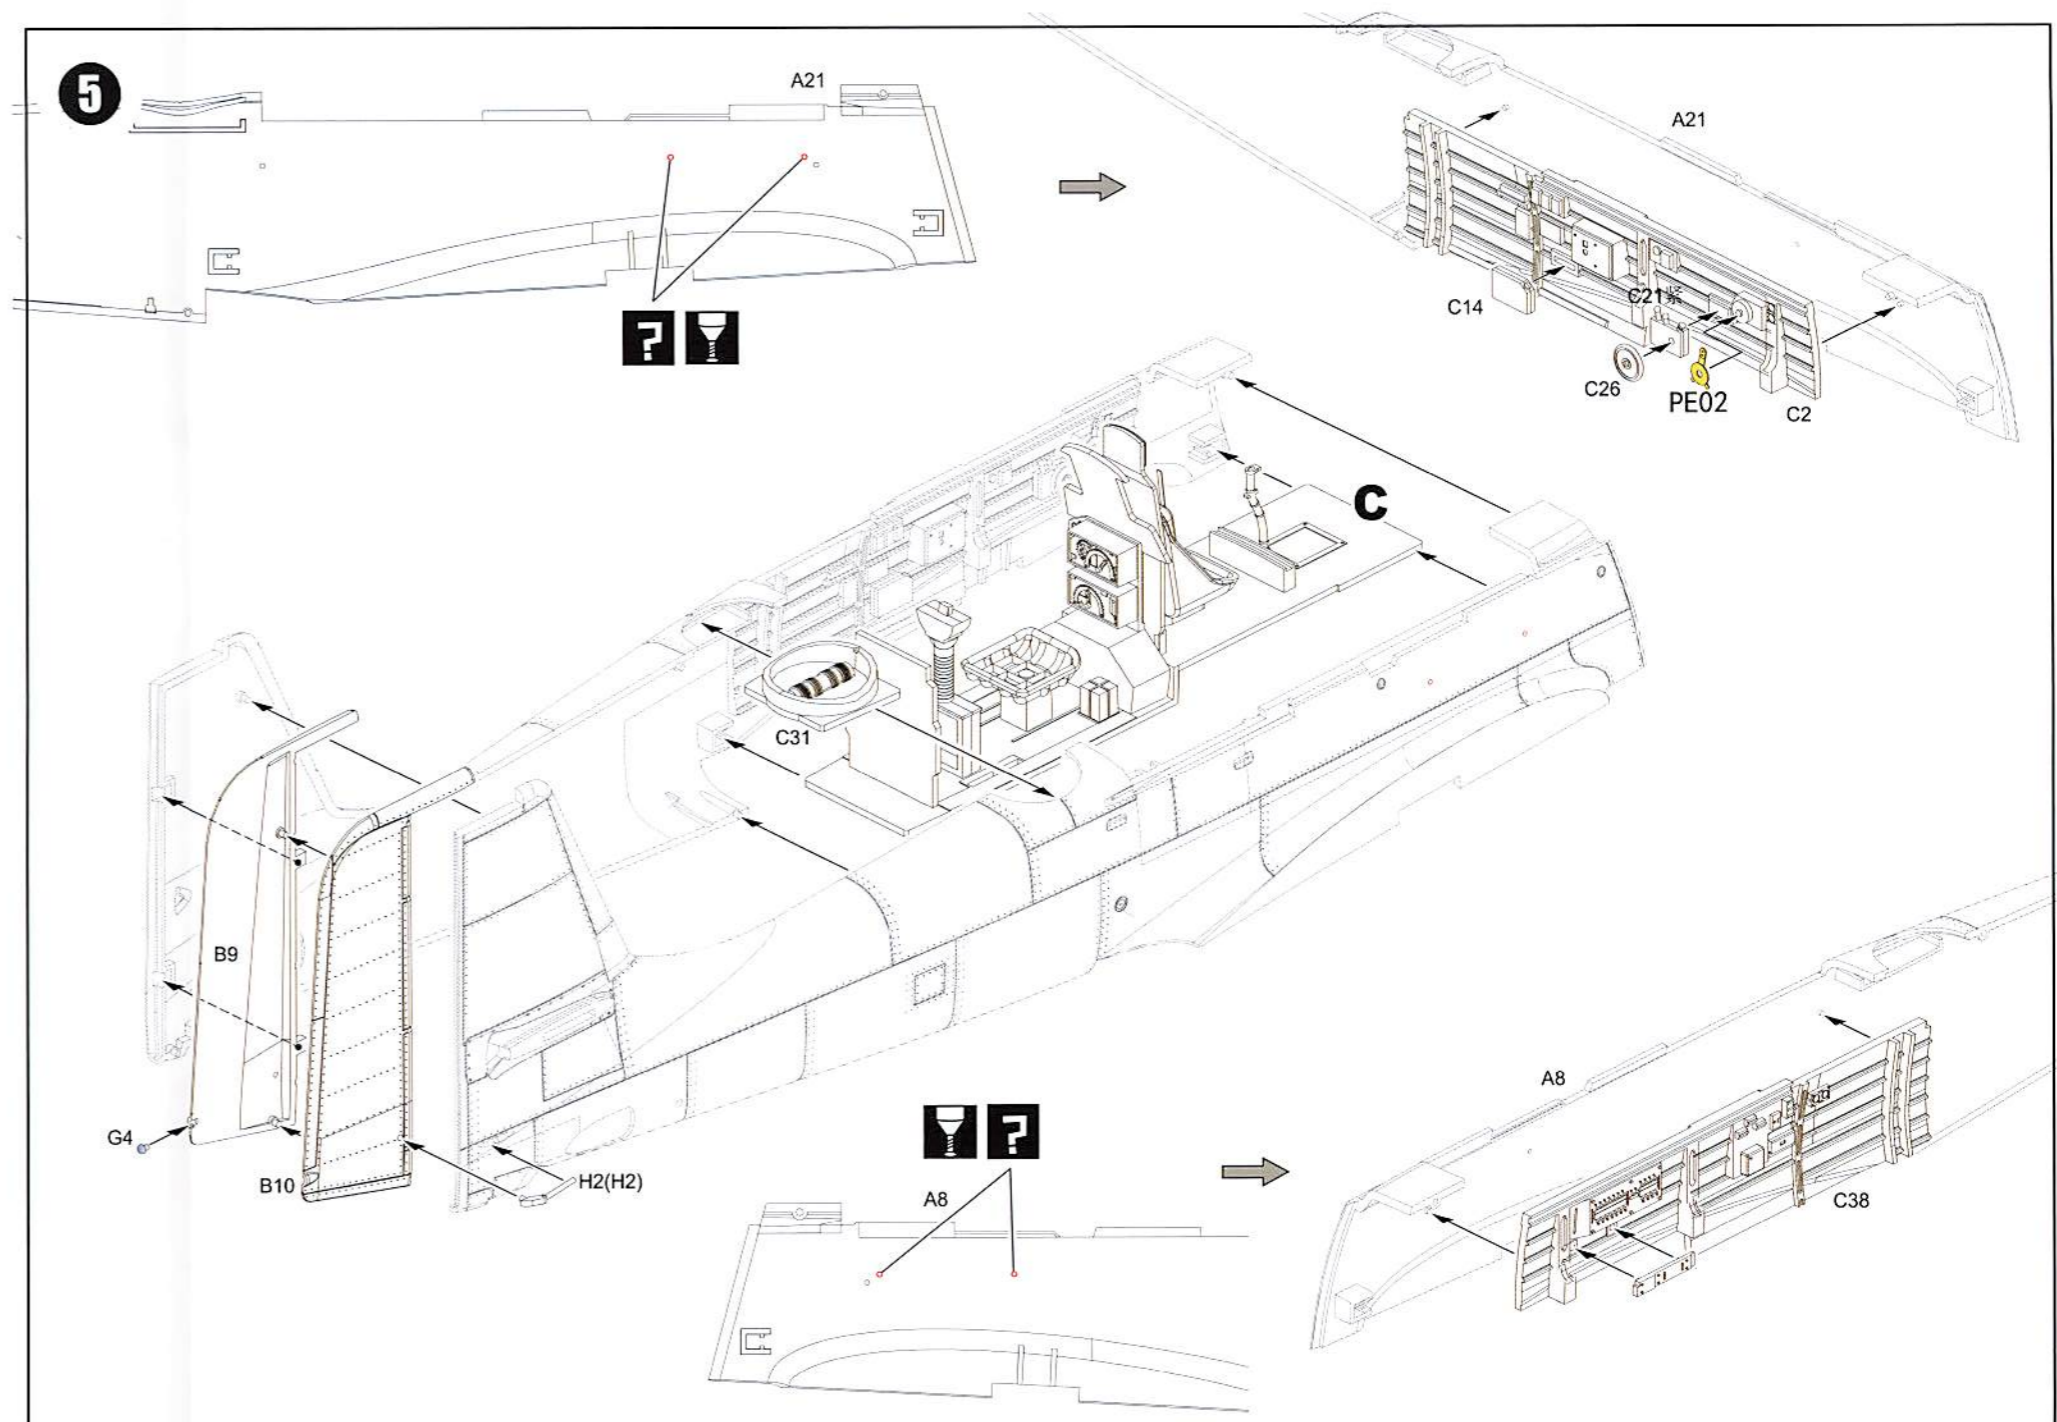

P5

10

Assemble left and right parts

Outside
 注意两侧轮毂红色特征朝外, 其他相同
 Left/ right wheel face outside and the other parts are the same

J/R
J/L

6

Optional
可选