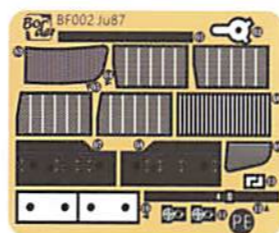

BORDER MODEL BF002 Ju87 STUKA

WWW.BORDERMODEL.COM

JASON 2021

BORDER MODEL PRESENT REPLACEMENT LINE ENGRAVER

JU87G STUKA

BORDER MODEL REF: XXXXX 1944, RUDOLPH JU87 G-2 without Zvastika

PAINTING AND MARKING GUIDE