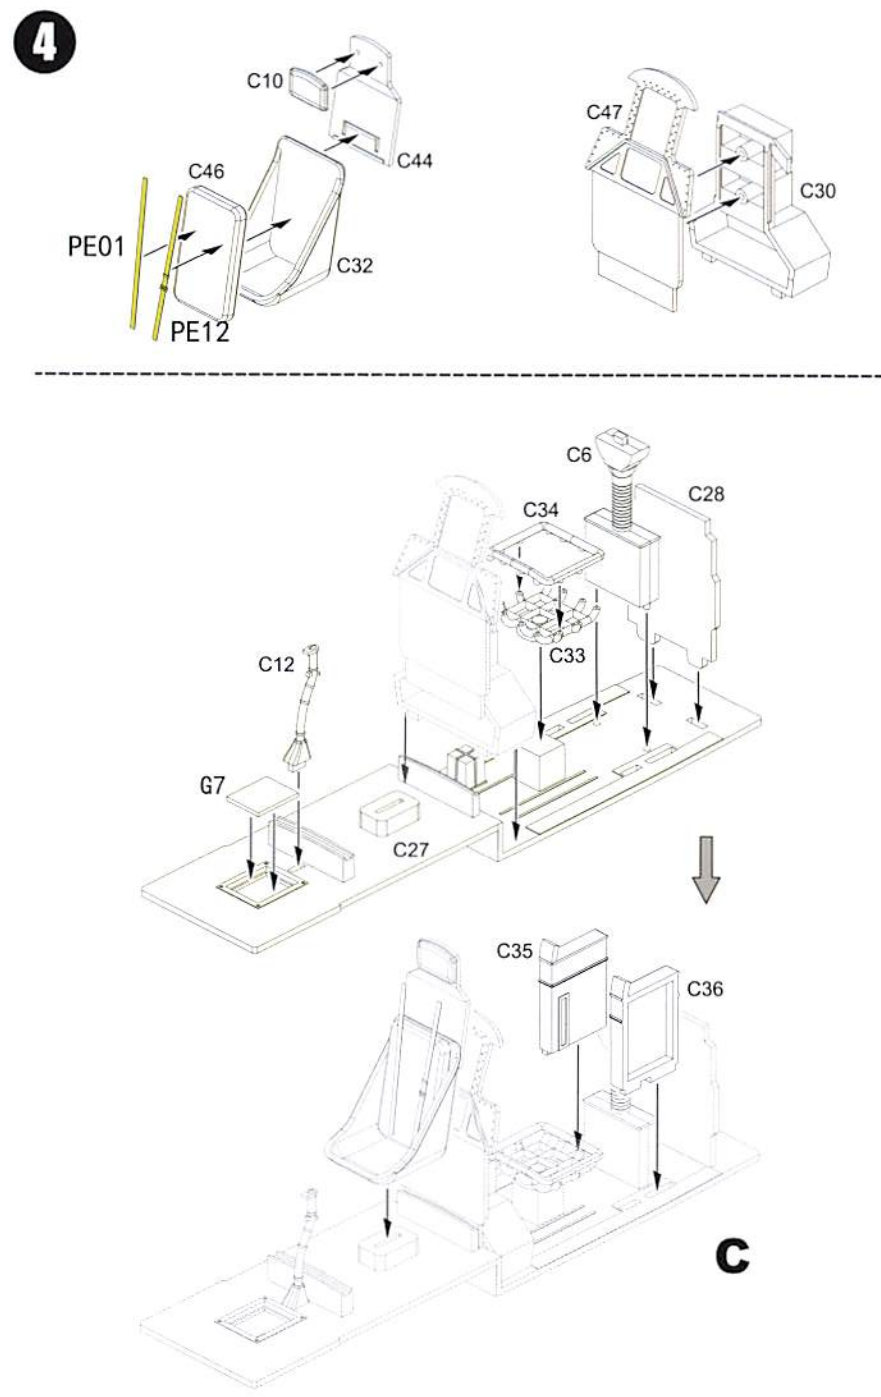

P4

JU87G STUKA

PAINTING AND MARKING GUIDE

BORDER MODEL REF: XXXXXX 1943. KURSK RUDEL JU87 G-1 without Zvastika

- A.MIG-0033 Rubber & Tires
- A.MIG-0034 Rust Tracks
- A.MIG-0045 Gun Metal
- A.MIG-0050 Matt White
- A.MIG-0125 RLM 04 GELB Gold Yellow
- RLM 04 GELB
- RLM 65 Heitblau
- A.MIG-0231 RLM 71 Dunkelgrün
- A.MIG-0233 RLM 71 Dunkelgrün
- A.MIG-0254 RLM 75 Graublau

WEATHERING STEPS WITH AMMO PRODUCTS

- **1 COCKPIT** Enamel Odourless Thinner
- **2 INTERIOR WASH** A.MIG-0218 Interior Wash
- **3 PLW RLM 65** Panel Line Wash
- **4 PLW RLM 70** Panel Line Wash
- **5 PLW RLM 71** Panel Line Wash
- **6 SHADERS RLM 65** Marine Blue Shader
- **7 SHADERS RLM 70** Ash Black Shader
- **8 SHADERS RLM 71** Dark Green Shader
- **9 PIGMENTS** A.MIG-3014 Russian Earth
- **10 FUEL STAINS** A.MIG-1253 Smokestain

www.ammo.es