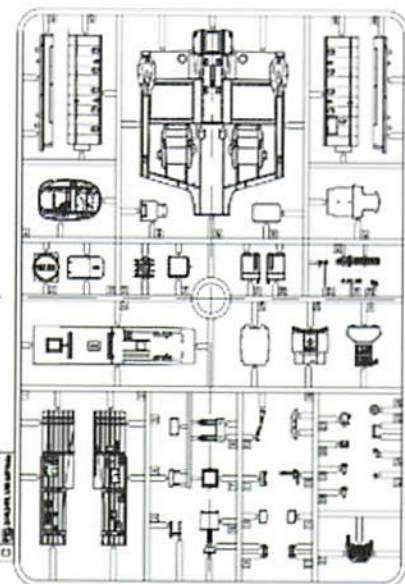

BORDER MODEL BF002 Ju87 STUKA

WWW.BORDERMODEL.COM

JASON 2021

BORDER MODEL PRESENT REPLACEMENT LINE ENGRAVER

JU87G STUKA

BORDER MODEL REF: XXXXX 1944, RUDOLPH JU87 G-2 without Zvastika

PAINTING AND MARKING GUIDE

P5

10

Assemble left and right parts

Outside
 注意两侧轮毂红色特征朝外, 其他相同
 Left/ right wheel face outside and the other parts are the same

J/R
J/L

6

Optional
可选