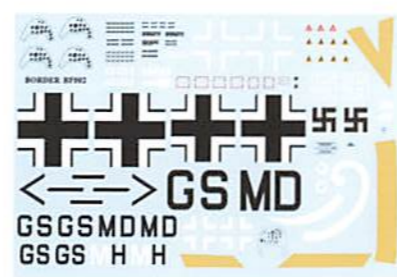

BORDER MODEL BF002 Ju87 STUKA

WWW.BORDERMODEL.COM

JASON 2021

BORDER MODEL PRESENT REPLACEMENT LINE ENGRAVER

JU87G STUKA

BORDER MODEL REF: XXXXX 1944, RUDOLPH JU87 G-2 without Zvastika

PAINTING AND MARKING GUIDE

WEATHERING STEPS WITH AMMO PRODUCTS

- 1 COCCICIT** Enamel Odourless
- 2 INTERIOR WASH** Thinner
- 3 PLV RLM 65** Panel Line Wash Blue Grey
- 4 PLV RLM 70** Panel Line Wash Deep Brown
- 5 PLV RLM 71** Panel Line Wash Green Brown
- 6 SHADERS RLM 65** Marine Blue Shader
- 7 SHADERS RLM 70** Ash Black Shader
- 8 SHADERS RLM 71** Dark Green Shader
- 9 PIGMENTS** Russian Earth
- 10 FLEA STAINS** Stenhydratstör Gene
- AMIG-1008 Dark Wash
- AMIG-1613 Panel Line Wash Blue Grey
- AMIG-1618 Panel Line Wash Deep Brown
- AMIG-0861 Marine Blue Shader
- AMIG-0866 Dark Green Shader
- AMIG-3014 Russian Earth
- AMIG-1253 Stenhydratstör Gene

P4

JU87G STUKA

PAINTING AND MARKING GUIDE

BORDER MODEL REF: XXXXXX 1943. KURSK RUDEL JU87 G-1 without Zvastika

- A.MIG-0033 Rubber & Tires
- A.MIG-0034 Rust Tracks
- A.MIG-0045 Gun Metal
- A.MIG-0050 Matt White
- A.MIG-0125 RLM 04 GELB Gold Yellow
- RLM 04 GELB
- RLM 65 Heitblau
- A.MIG-0231 RLM 71 Dunkelgrün
- A.MIG-0233 RLM 71 Dunkelgrün
- A.MIG-0254 RLM 75 Graublau