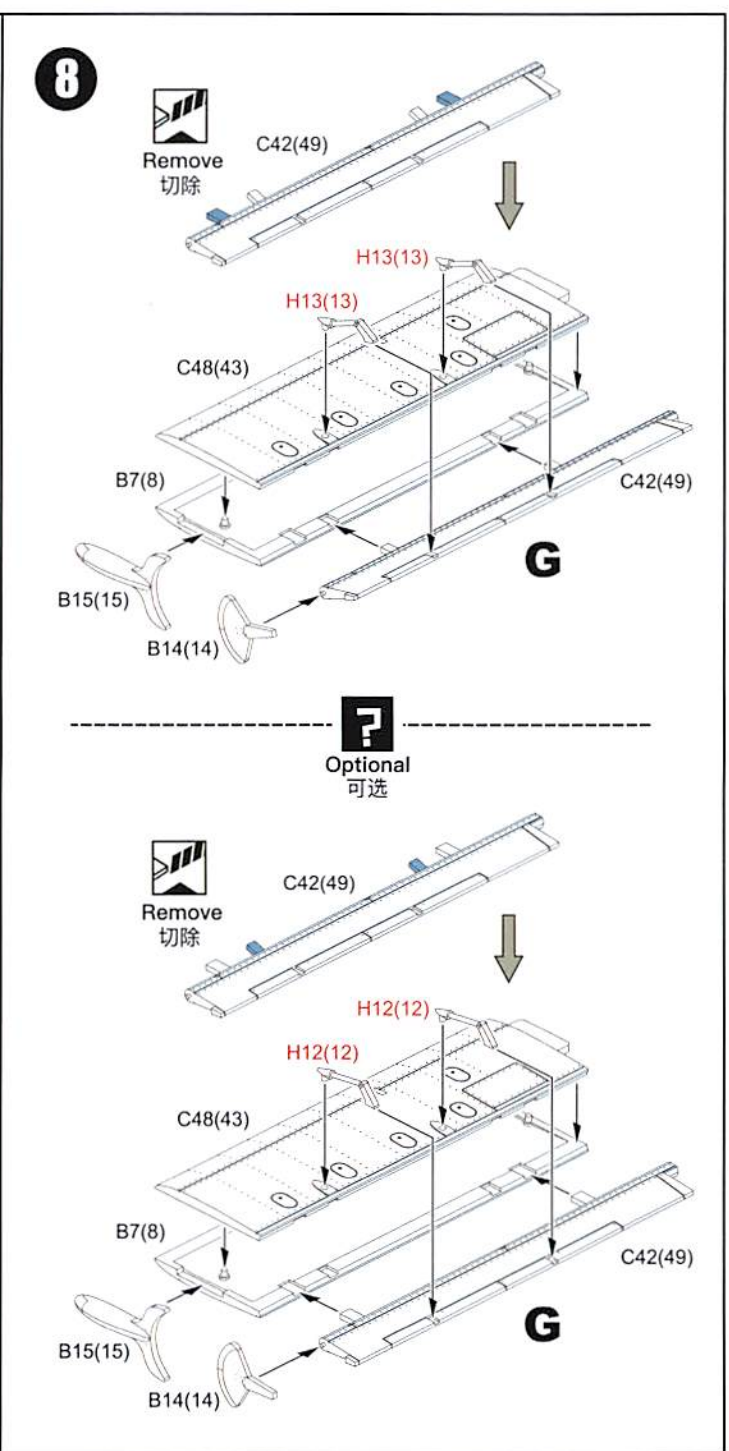

P5

10

Assemble left and right parts

Outside
 注意两侧轮毂红色特征朝外, 其他相同
 Left/ right wheel face outside and the other parts are the same

J/R
J/L

6

Optional
可选