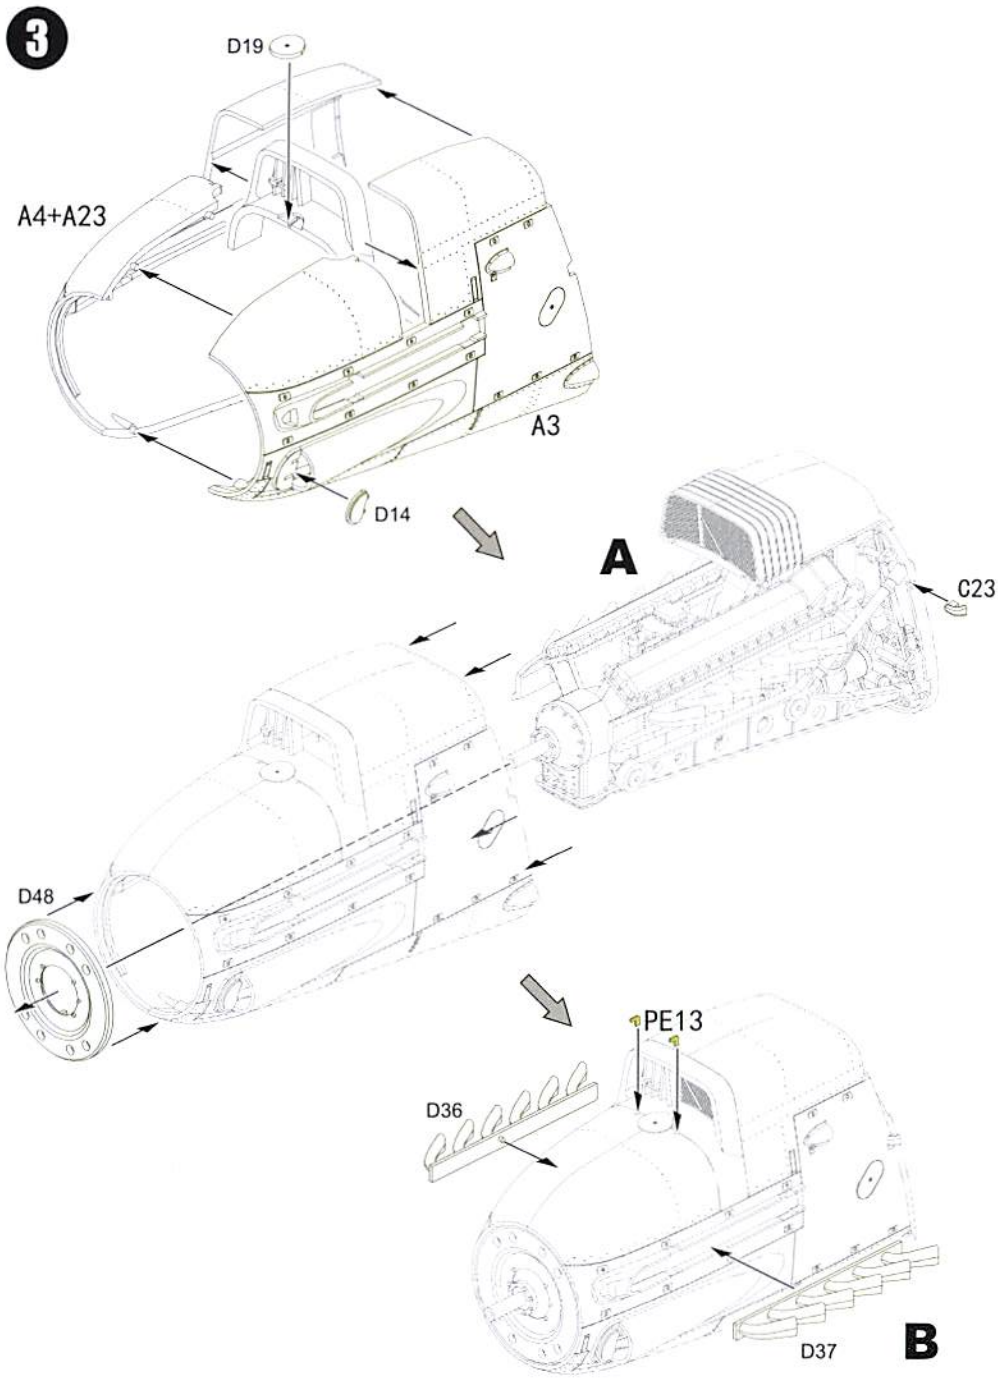

P4

JU87G STUKA

PAINTING AND MARKING GUIDE

BORDER MODEL REF: XXXXXX 1943. KURSK RUDEL JU87 G-1 without Zvastika

- A.MIG-0033 Rubber & Tires
- A.MIG-0034 Rust Tracks
- A.MIG-0045 Gun Metal
- A.MIG-0050 Matt White
- A.MIG-0125 RLM 04 GELB Gold Yellow
- RLM 04 GELB
- RLM 65 Heitblau
- A.MIG-0231 RLM 71 Dunkelgrün
- A.MIG-0233 RLM 71 Dunkelgrün
- A.MIG-0254 RLM 75 Graublau

WEATHERING STEPS WITH AMMO PRODUCTS

- **1 COCKPIT** Enamel Odourless Thinner
- **2 INTERIOR WASH** A.MIG-0218 Interior Wash
- **3 PLW RLM 65** Panel Line Wash
- **4 PLW RLM 70** Panel Line Wash
- **5 PLW RLM 71** Panel Line Wash
- **6 SHADERS RLM 65** Marine Blue Shader
- **7 SHADERS RLM 70** Ash Black Shader
- **8 SHADERS RLM 71** Dark Green Shader
- **9 PIGMENTS** A.MIG-3014 Russian Earth
- **10 FUEL STAINS** A.MIG-1253 Smokestain

www.ammo.es