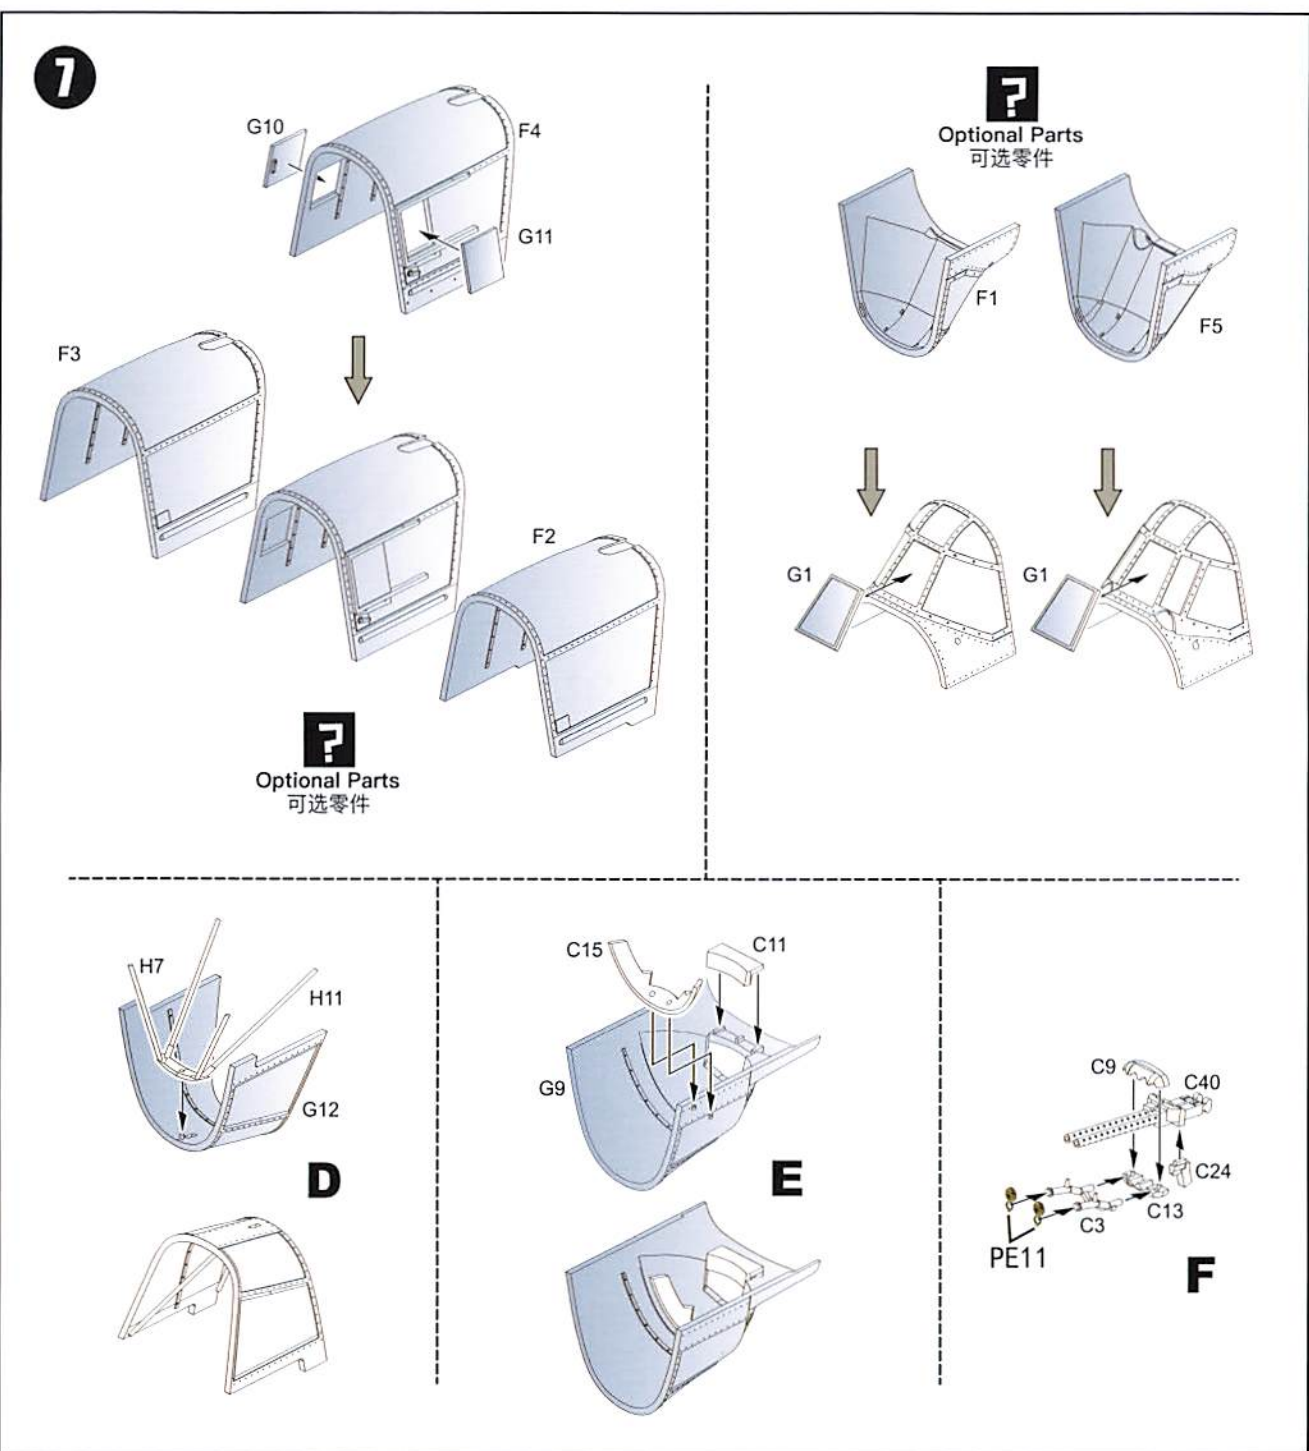

P5

10

Assemble left and right parts

Outside
 注意两侧轮毂红色特征朝外, 其他相同
 Left/ right wheel face outside and the other parts are the same

J/R
J/L

6

Optional
可选