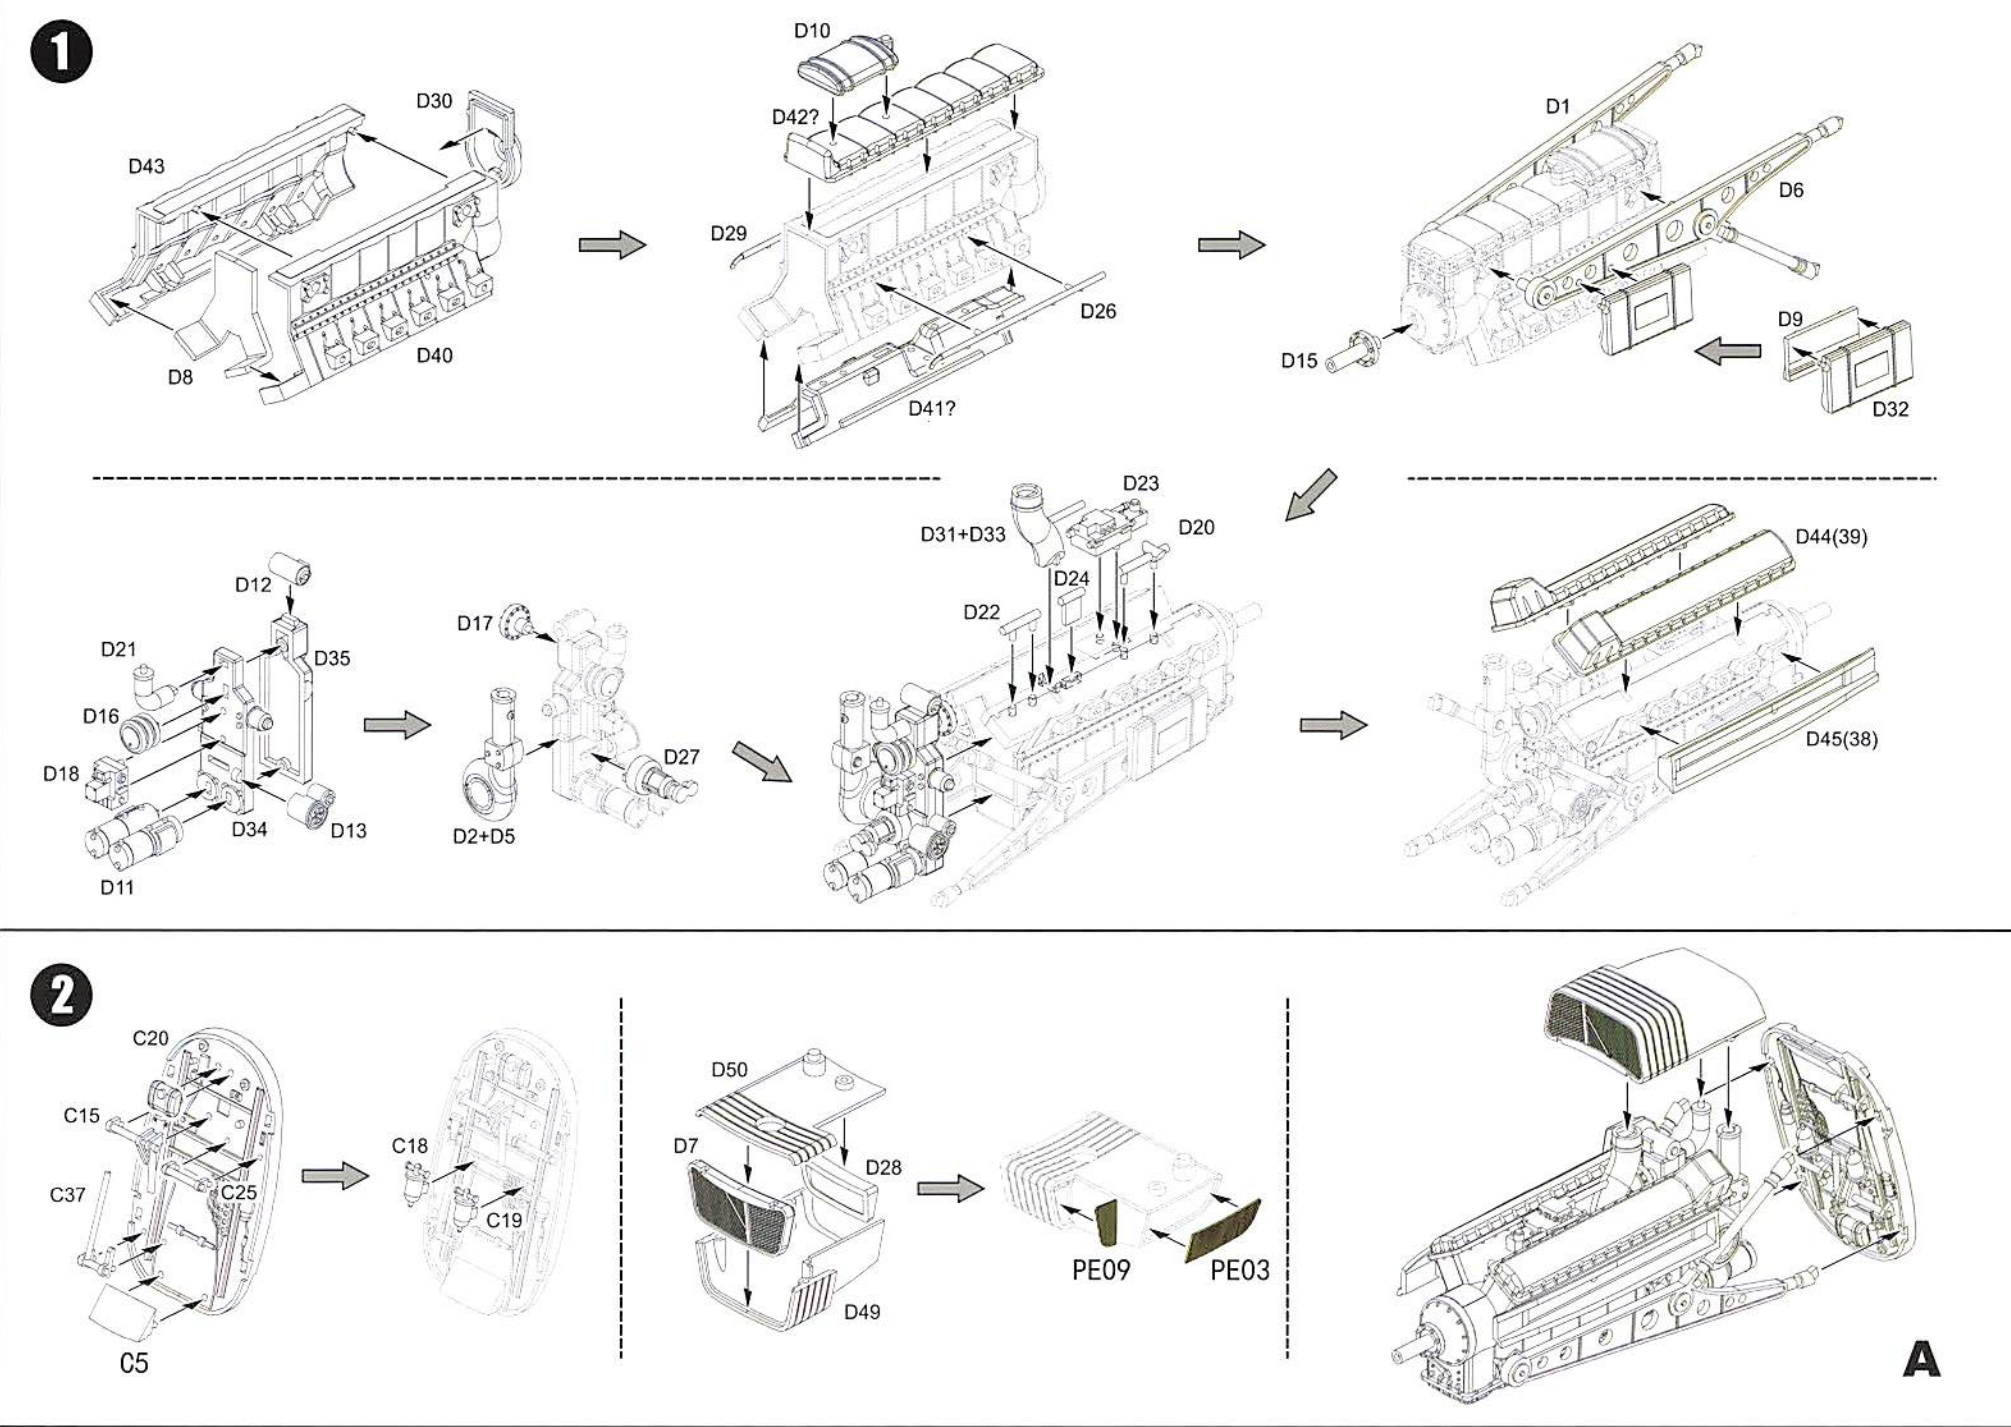

JU87G STUKA

BORDER MODEL REF: XXXXX 1944, RUDOLPH JU87 G-2 without Zvastika

PAINTING AND MARKING GUIDE

- AMIG-0033 Rubber & Tires
- AMIG-0034 Rust Tracks
- AMIG-0045 Gun Metal
- AMIG-0050 Matt White
- AMIG-0125 RLM 04 GELB
- AMIG-0231 RLM 65 Hellblau
- AMIG-0233 RLM 71 Dunkelgrün
- AMIG-0254 RLM 75 Graublau

WEATHERING STEPS WITH AMMO PRODUCTS

- **1 COCCICIT** Enamel Odourless
- **2 INTERIOR WASH** Thinner
- **3 PLV RLM 65** Panel Line Wash Blue Grey
- **4 PLV RLM 70** Panel Line Wash Deep Brown
- **5 PLV RLM 71** Panel Line Wash Green Brown
- **6 SHADERS RLM 65** Marine Blue Shader
- **7 SHADERS RLM 70** Ash Black Shader
- **8 SHADERS RLM 71** Dark Green Shader
- **9 PIGMENTS** Russian Earth
- **10 FLEA STAINS** Stenhydratstör Gene
- AMIG-1008 Dark Wash
- AMIG-1613 Panel Line Wash Blue Grey
- AMIG-1618 Panel Line Wash Deep Brown
- AMIG-0861 Marine Blue Shader
- AMIG-0866 Dark Green Shader
- AMIG-3014 Russian Earth
- AMIG-1253 Stenhydratstör Gene