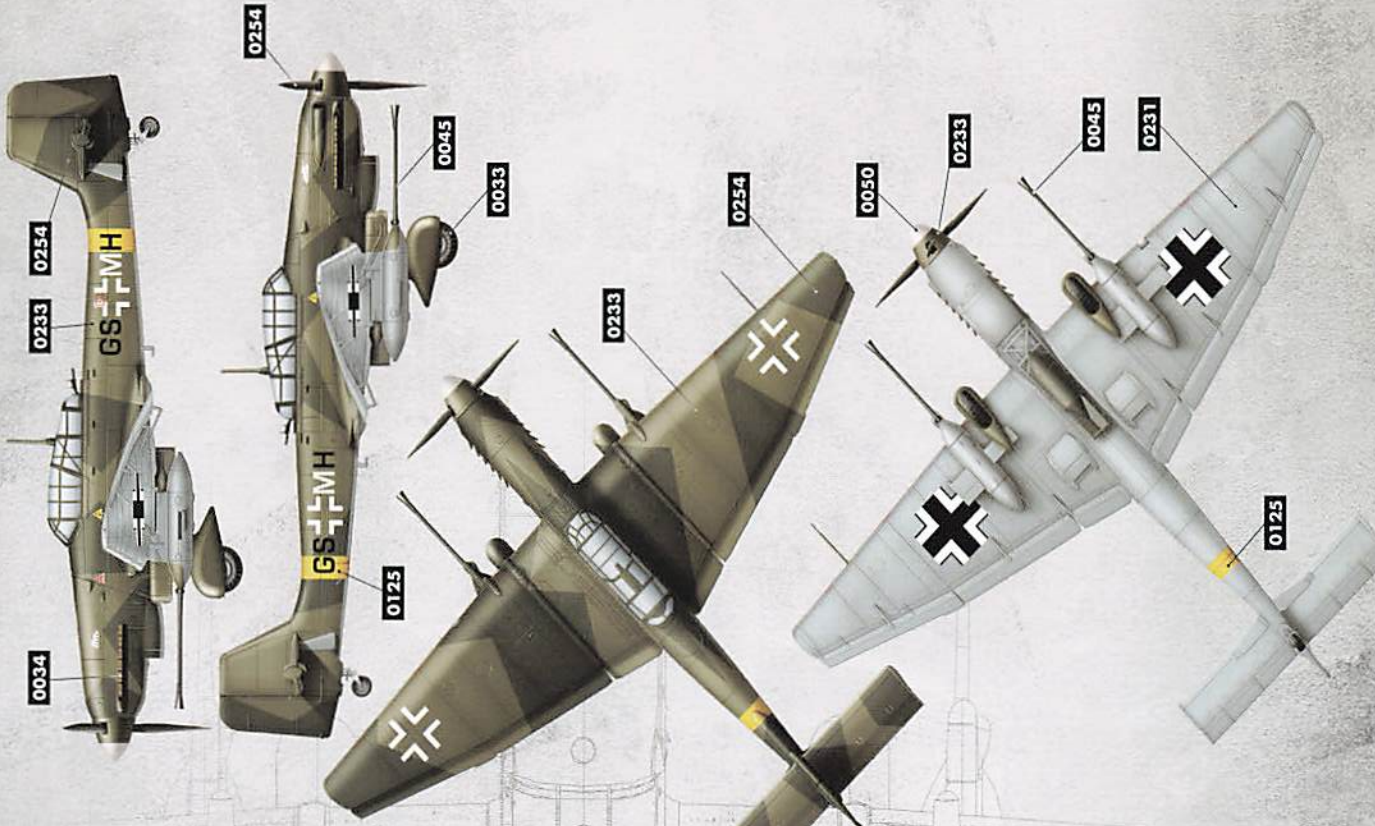

JU87G STUKA

PAINTING AND MARKING GUIDE

BORDER MODEL REF: XXXXXX 1943. KURSK RUDEL JU87 G-1 without Zvastika

- A.MIG-0033 Rubber & Tires
- A.MIG-0034 Rust Tracks
- A.MIG-0045 Gun Metal
- A.MIG-0050 Matt White
- A.MIG-0125 RLM 04 GELB Gold Yellow
- RLM 04 GELB
- RLM 65 Heitblau
- A.MIG-0231 RLM 71 Dunkelgrün
- A.MIG-0233 RLM 71 Dunkelgrün
- A.MIG-0254 RLM 75 Graublau