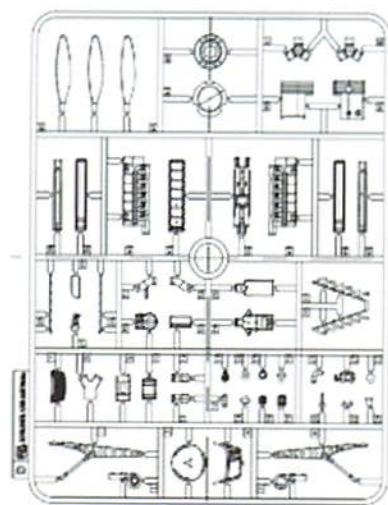

BORDER MODEL BF002 Ju87 STUKA

WWW.BORDERMODEL.COM

JASON 2021

BORDER MODEL PRESENT REPLACEMENT LINE ENGRAVER

JU87G STUKA

BORDER MODEL REF: XXXXX 1944, RUDOLPH JU87 G-2 without Zvastika

PAINTING AND MARKING GUIDE

P5

10

Assemble left and right parts

Outside
 注意两侧轮毂红色特征朝外, 其他相同
 Left/ right wheel face outside and the other parts are the same

J/R
J/L

6

Optional
可选