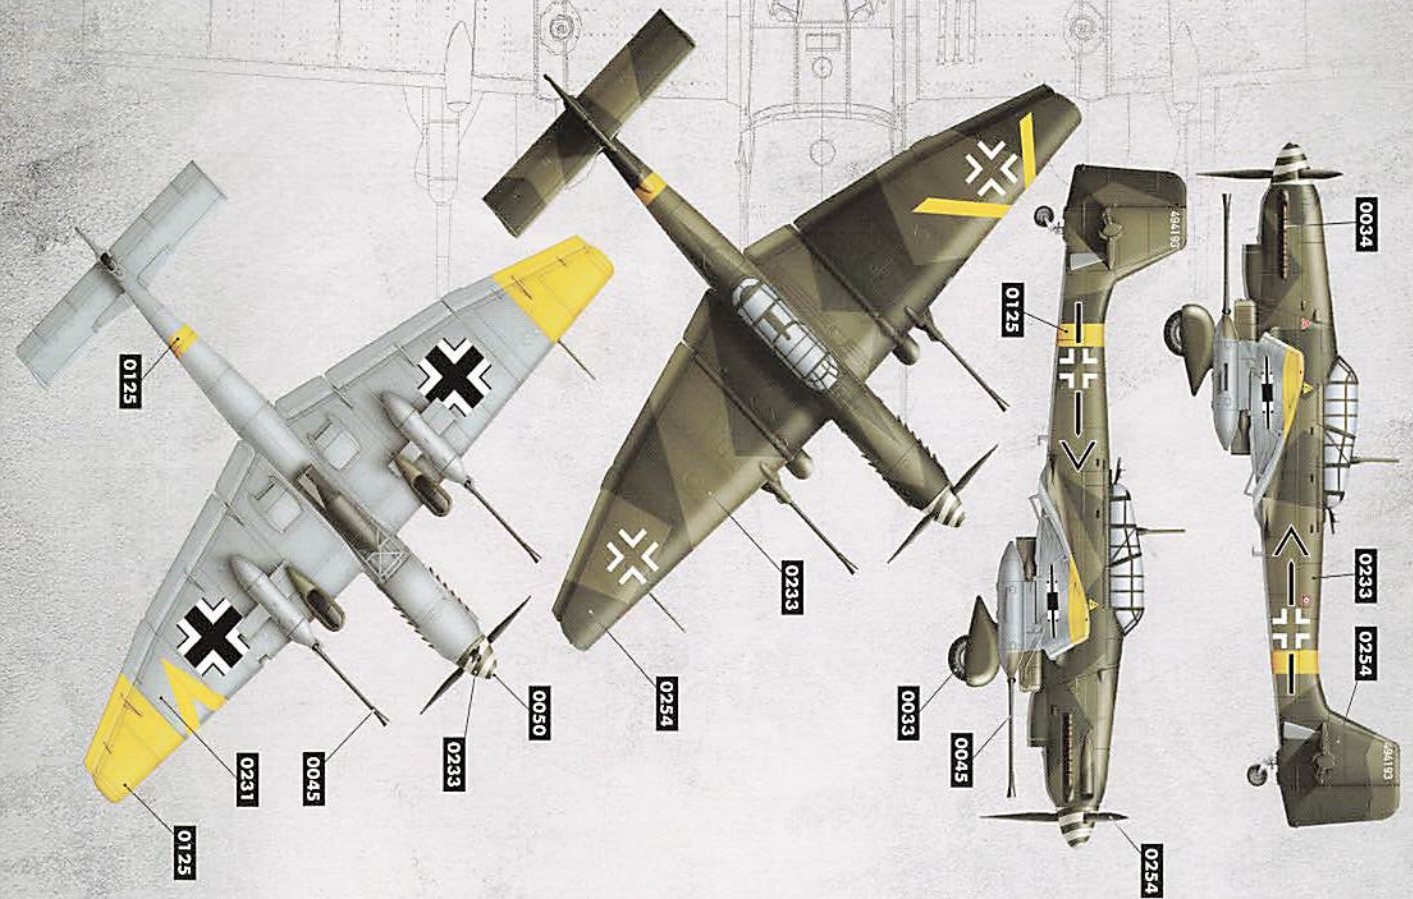

JU87G STUKA

BORDER MODEL REF: XXXXX 1944, RUDOLPH JU87 G-2 without Zvastika

PAINTING AND MARKING GUIDE

- AMIG-0033 Rubber & Tires
- AMIG-0034 Rust Tracks
- AMIG-0045 Gun Metal
- AMIG-0050 Matt White
- AMIG-0125 RLM 04 GELB
- AMIG-0231 RLM 65 Hellblau
- AMIG-0233 RLM 71 Dunkelgrün
- AMIG-0254 RLM 75 Graublau

WEATHERING STEPS WITH AMMO PRODUCTS

- **1 COCCICIT** Enamel Odourless
- **2 INTERIOR WASH** Thinner
- **3 PLV RLM 65** Panel Line Wash Blue Grey
- **4 PLV RLM 70** Panel Line Wash Deep Brown
- **5 PLV RLM 71** Panel Line Wash Green Brown
- **6 SHADERS RLM 65** Marine Blue Shader
- **7 SHADERS RLM 70** Ash Black Shader
- **8 SHADERS RLM 71** Dark Green Shader
- **9 PIGMENTS** Russian Earth
- **10 FLEA STAINS** Stenhydratstör Gene
- AMIG-1008 Dark Wash
- AMIG-1613 Panel Line Wash Blue Grey
- AMIG-1618 Panel Line Wash Deep Brown
- AMIG-0861 Marine Blue Shader
- AMIG-0866 Dark Green Shader
- AMIG-3014 Russian Earth
- AMIG-1253 Stenhydratstör Gene