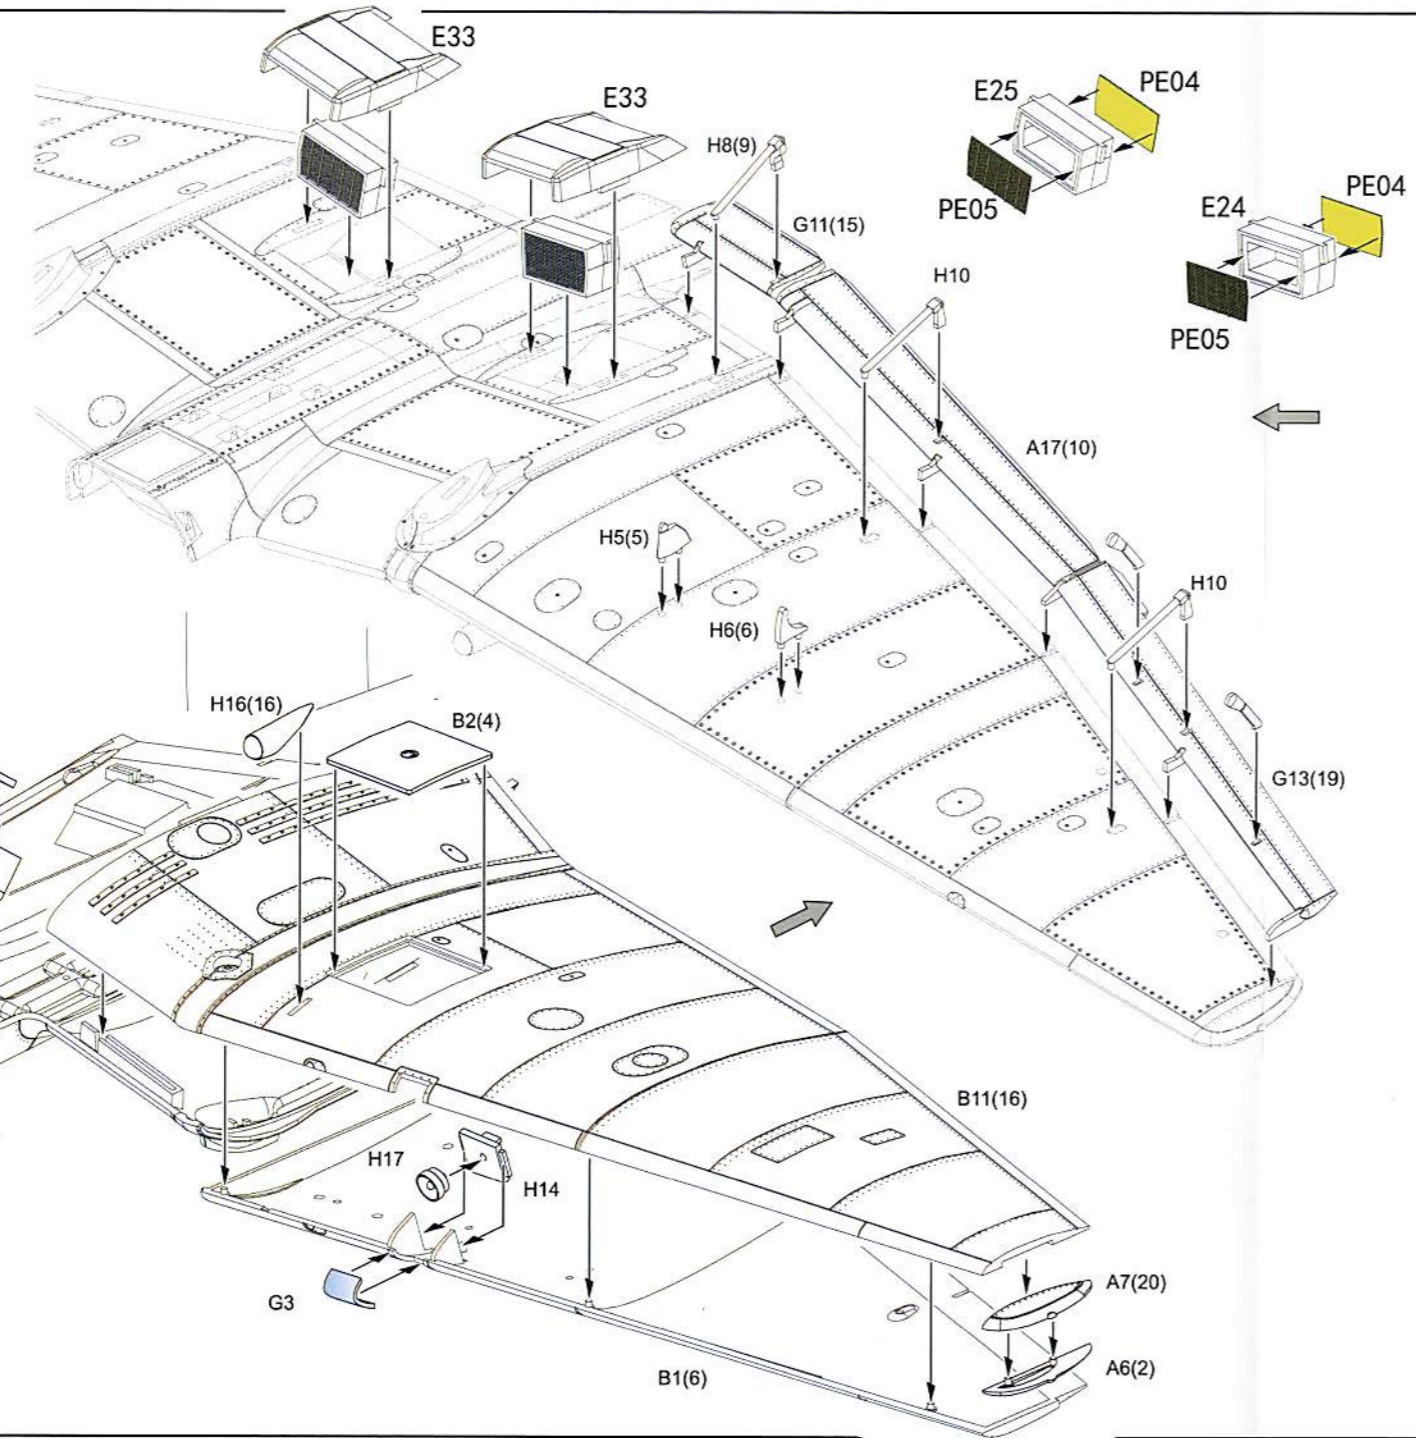

6 **?**
Optional
可选