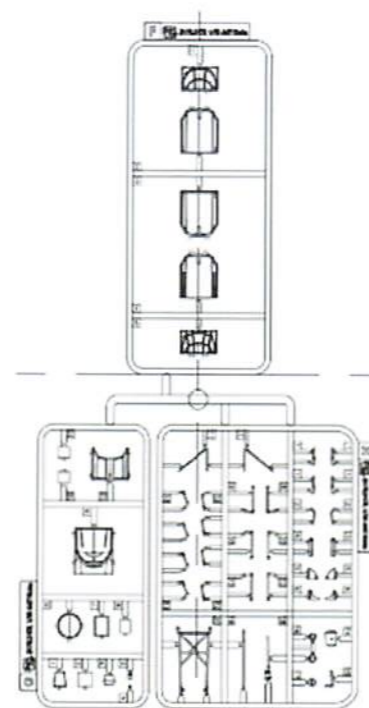

BORDER MODEL BF002 Ju87 STUKA

WWW.BORDERMODEL.COM

JASON 2021

BORDER MODEL PRESENT REPLACEMENT LINE ENGRAVER

JU87G STUKA

BORDER MODEL REF: XXXXX 1944, RUDOLPH JU87 G-2 without Zvastika

PAINTING AND MARKING GUIDE

P5

10

Assemble left and right parts

Outside
 注意两侧轮毂红色特征朝外, 其他相同
 Left/ right wheel face outside and the other parts are the same

J/R
J/L

6

Optional
可选