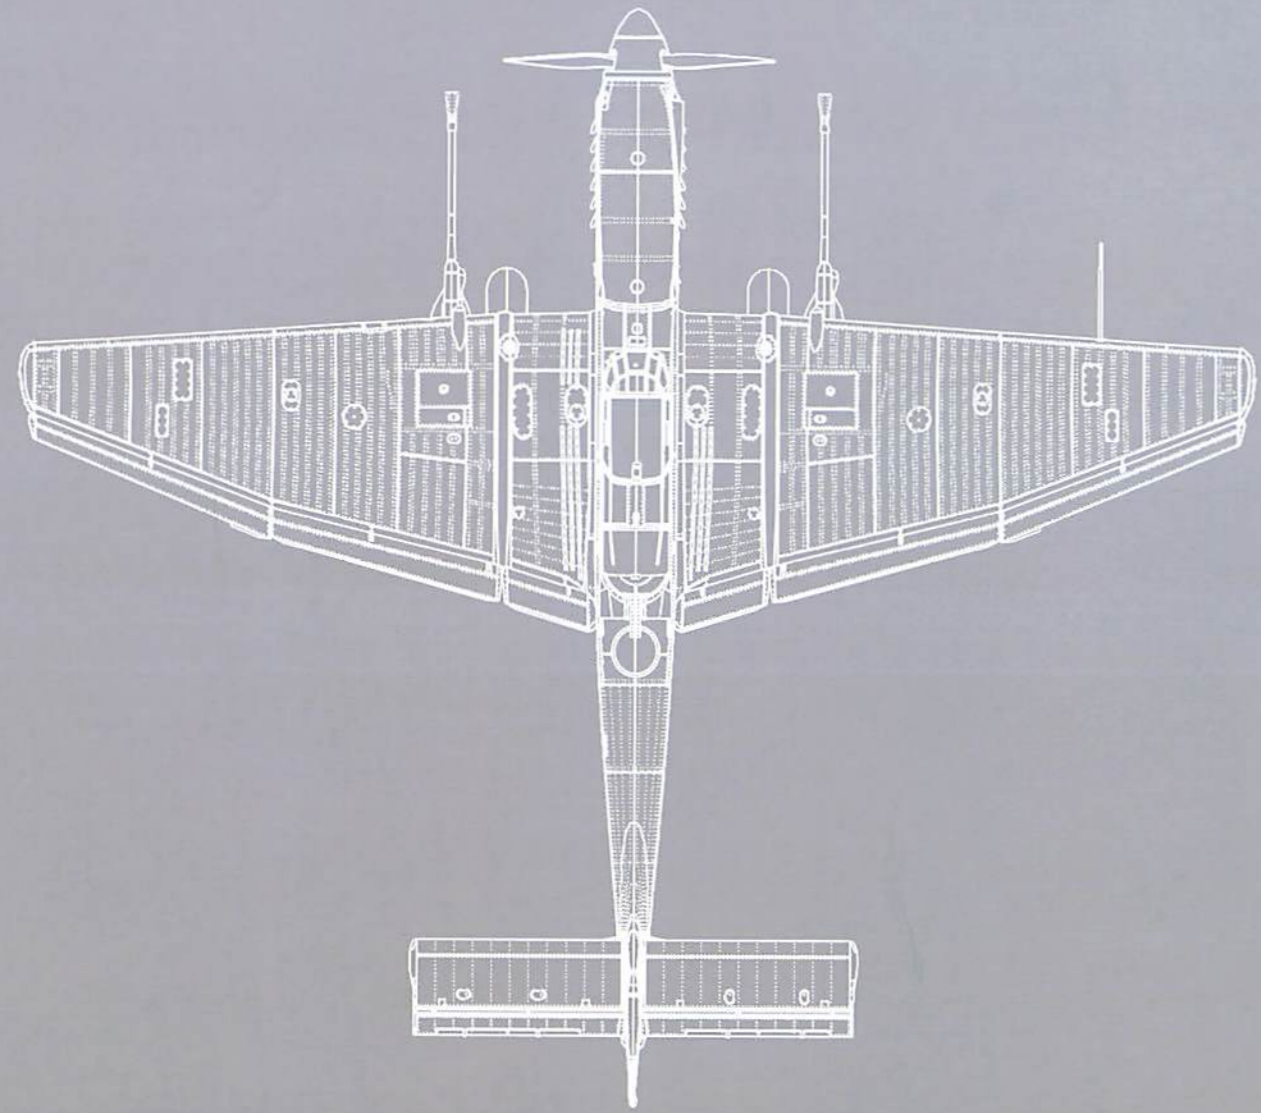

BORDER MODEL BF002 Ju87 STUKA

WWW.BORDERMODEL.COM

JASON 2021

BORDER MODEL PRESENT REPLACEMENT LINE ENGRAVER

JU87G STUKA

BORDER MODEL REF: XXXXX 1944, RUDOLPH JU87 G-2 without Zvastika

PAINTING AND MARKING GUIDE