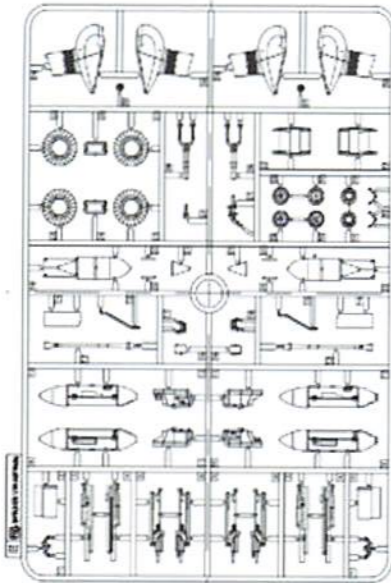

BORDER MODEL BF002 Ju87 STUKA

WWW.BORDERMODEL.COM

JASON 2021

BORDER MODEL PRESENT REPLACEMENT LINE ENGRAVER

JU87G STUKA

BORDER MODEL REF: XXXXX 1944, RUDOLPH JU87 G-2 without Zvastika

PAINTING AND MARKING GUIDE

P5

10

Assemble left and right parts

Outside
 注意两侧轮毂红色特征朝外, 其他相同
 Left/ right wheel face outside and the other parts are the same

J/R
J/L

6

Optional
可选