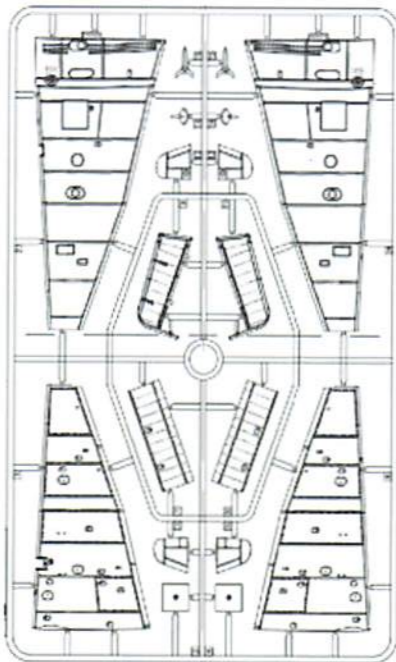

BORDER MODEL BF002 Ju87 STUKA

WWW.BORDERMODEL.COM

JASON 2021

BORDER MODEL PRESENT REPLACEMENT LINE ENGRAVER

JU87G STUKA

BORDER MODEL REF: XXXXX 1944, RUDOLPH JU87 G-2 without Zvastika

PAINTING AND MARKING GUIDE