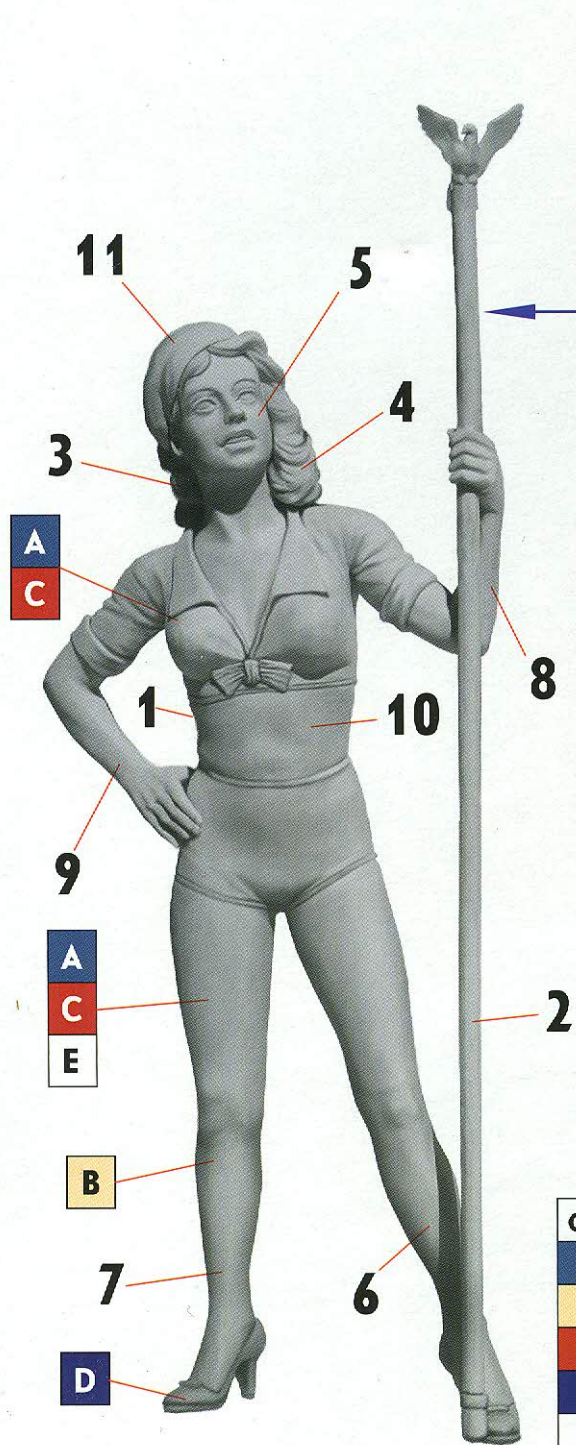

Pin-up series, Kit № 2. Betty

№MB24002

Color	Vallejo	Lifecolor
A	809	LC 10
B	815	LC 41
C	817	LC 06
D	925	LC 10
E	951	LC 01