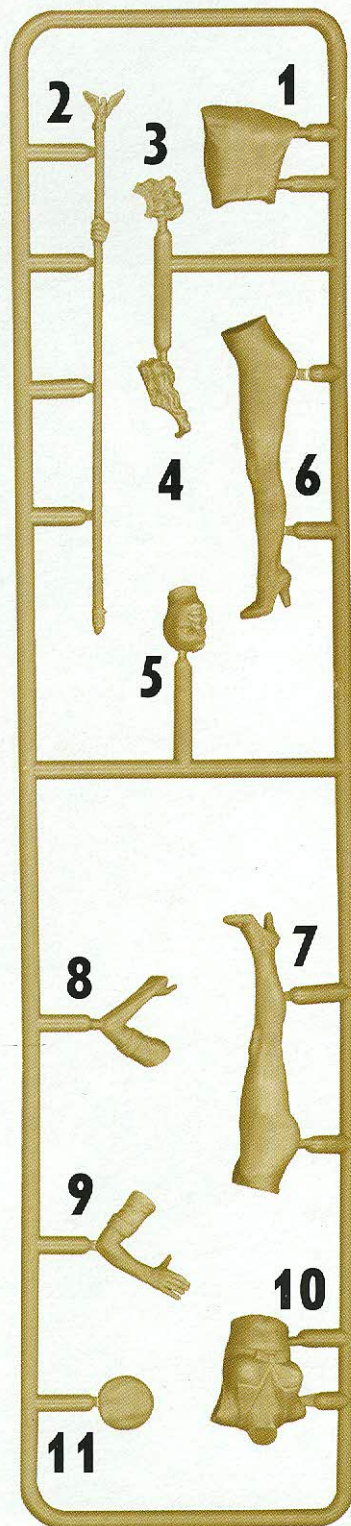

Pin-up series, Kit № 2. Betty

№MB24002

Color	Vallejo	Lifecolor
A	809	LC 10
B	815	LC 41
C	817	LC 06
D	925	LC 10
E	951	LC 01